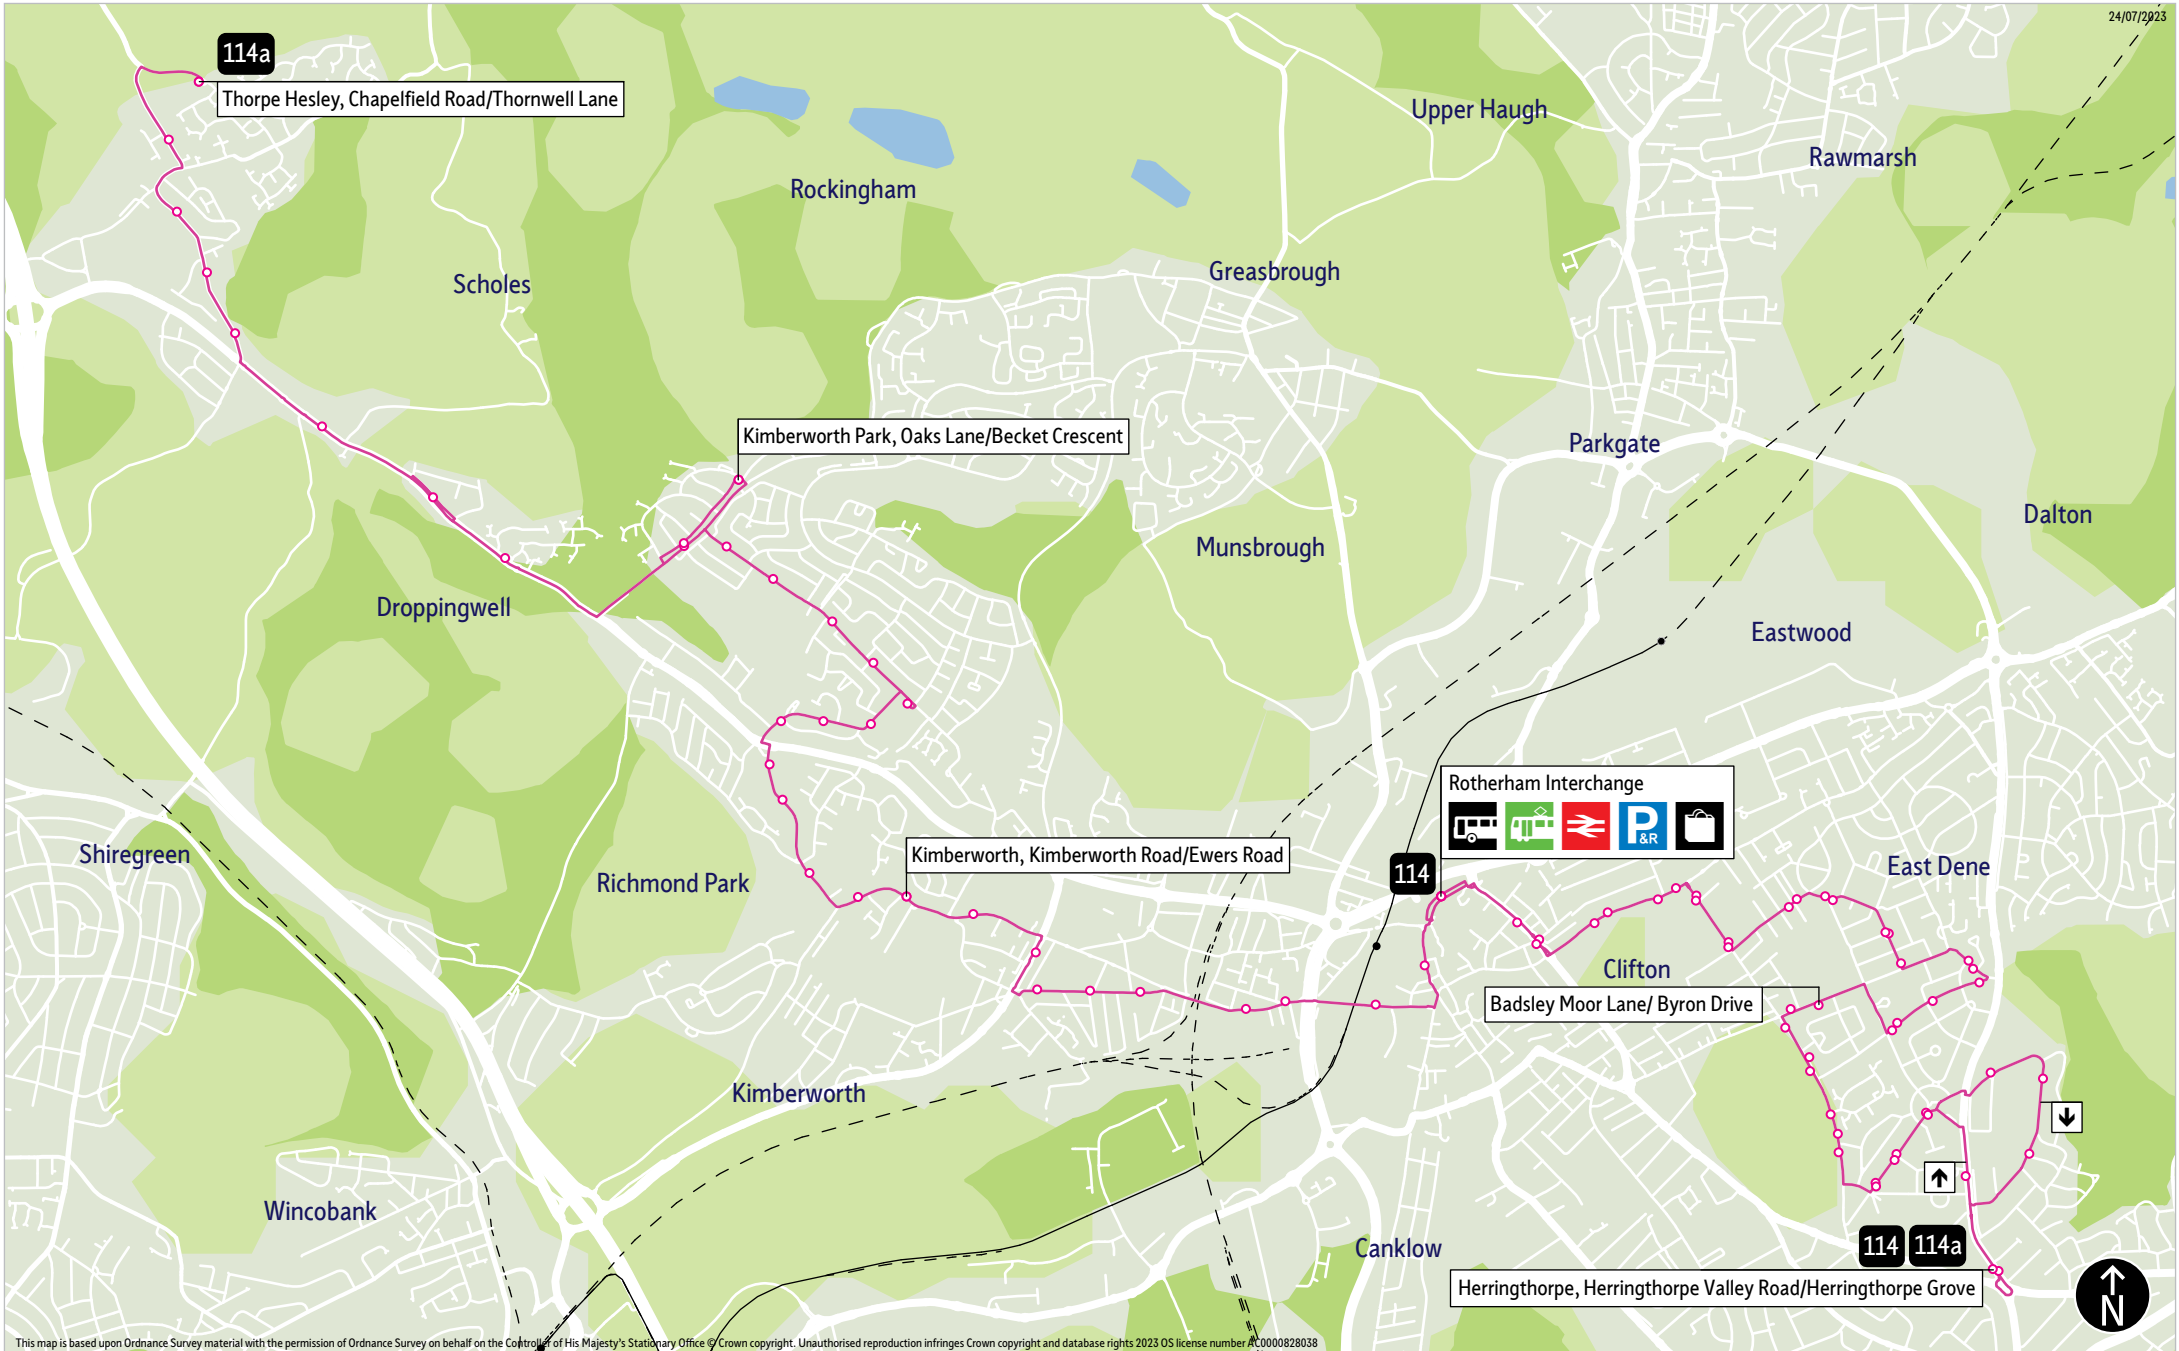

Bus route map for services 114 and 114a

24/07/2023

- = Terminus point
- = Public transport
- = Shopping area
- = Bus route & stops
- = Rail line & station
- = Tram route & stop