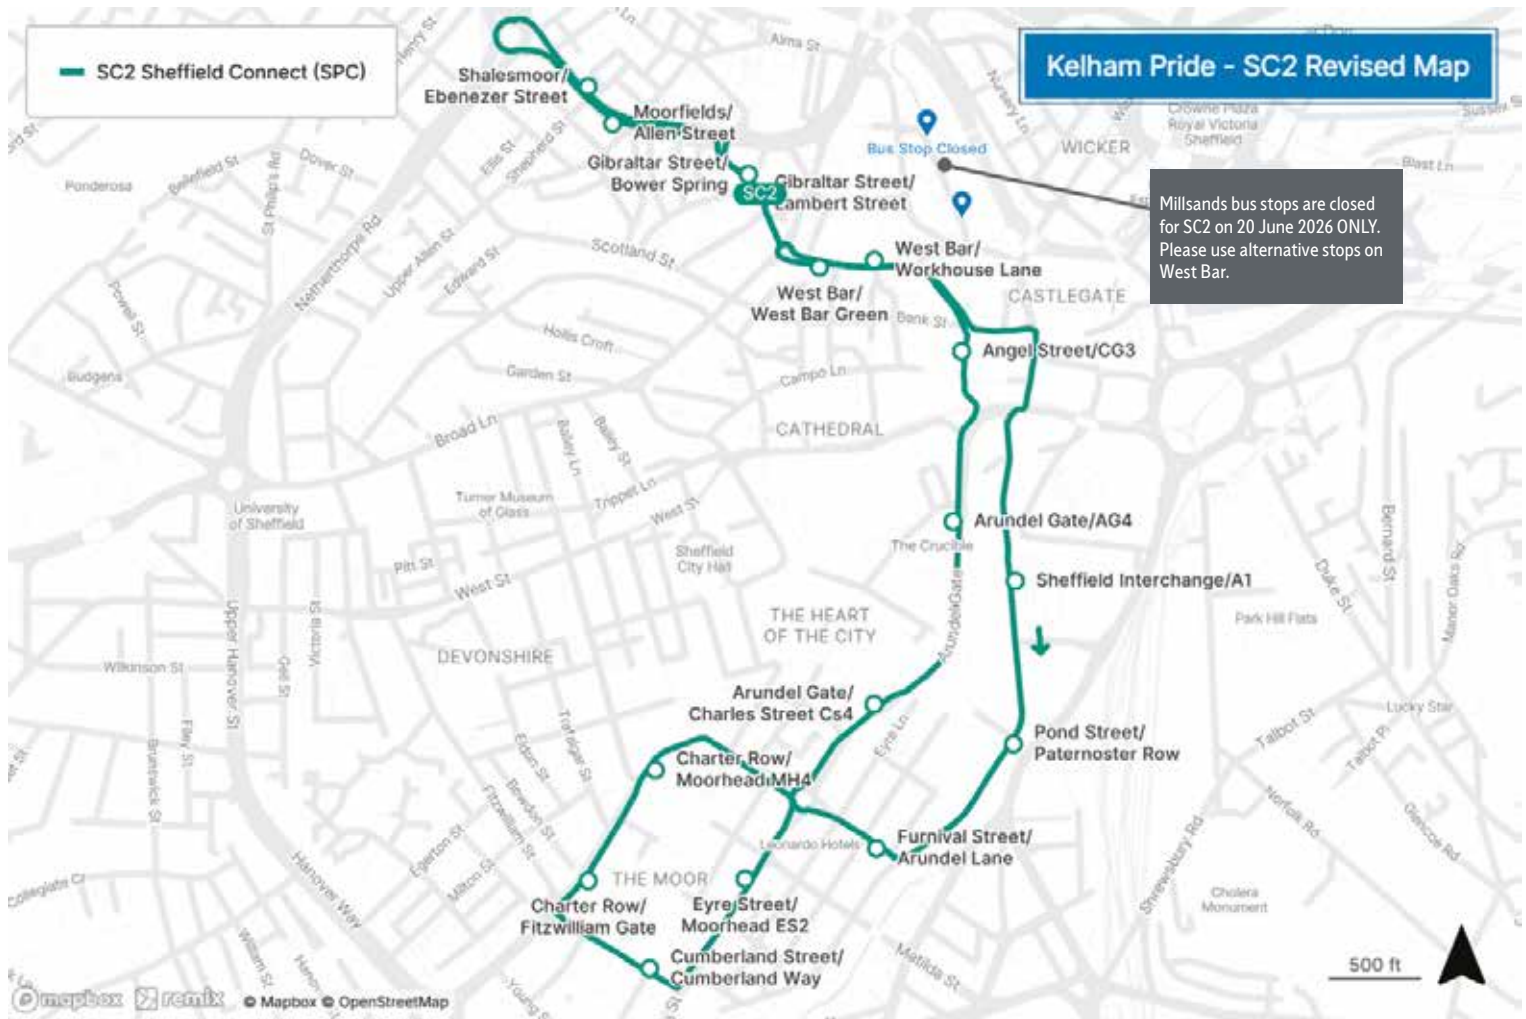

Bus service(s)

SC1 SC2 Sheffield Connect

Kelham Pride – Saturday 20 June

Service SC2 will not run along Bridge Street or Millsands

The route will be extended to Shalesmoor, serving the following bus stops:

West Bar/West Bar Green (37022889)

Gibraltar Street/Lambert Street (37027294)

Moorfields/Allen Street (37022893)

Shalesmoor/Ebenezer Street (37020662)

Gibraltar Street/Bower Spring (37022789)

West Bar/Workhouse Lane (37027175)

What's changed

There will be changes to **Sheffield Connect services SC1 and SC2** on **Saturday 20 June 2026** only, to help support the **Kelham Pride 2026** event taking place at Kelham Island and Neepsend.

Bus route map for service SC1

SHEFFIELD **CONNECT 1** free city centre bus link

Revised route for service SC2

SC1 ▶ Kelham Island Pride Event				Sheffield Centre ▶ Sheffield Centre								
Sheffield, Interchange	0700	0710	then at these mins past the hour	00	10	20	30	40	50	until	1850	1900
Sheffield, Leopold St/Orchard Ln	0706	0716		06	16	26	36	46	56		1856	1906
Sheffield, Cumberland St/Moor Mkt MF7	0710	0720		10	20	30	40	50	00		1900	1910
Sheffield, Paternoster Row/Sheffield Stn SS2	0714	0724		14	24	34	44	54	04		1904	1914
Sheffield, Interchange	0716	0726		16	26	36	46	56	06		1906	1916