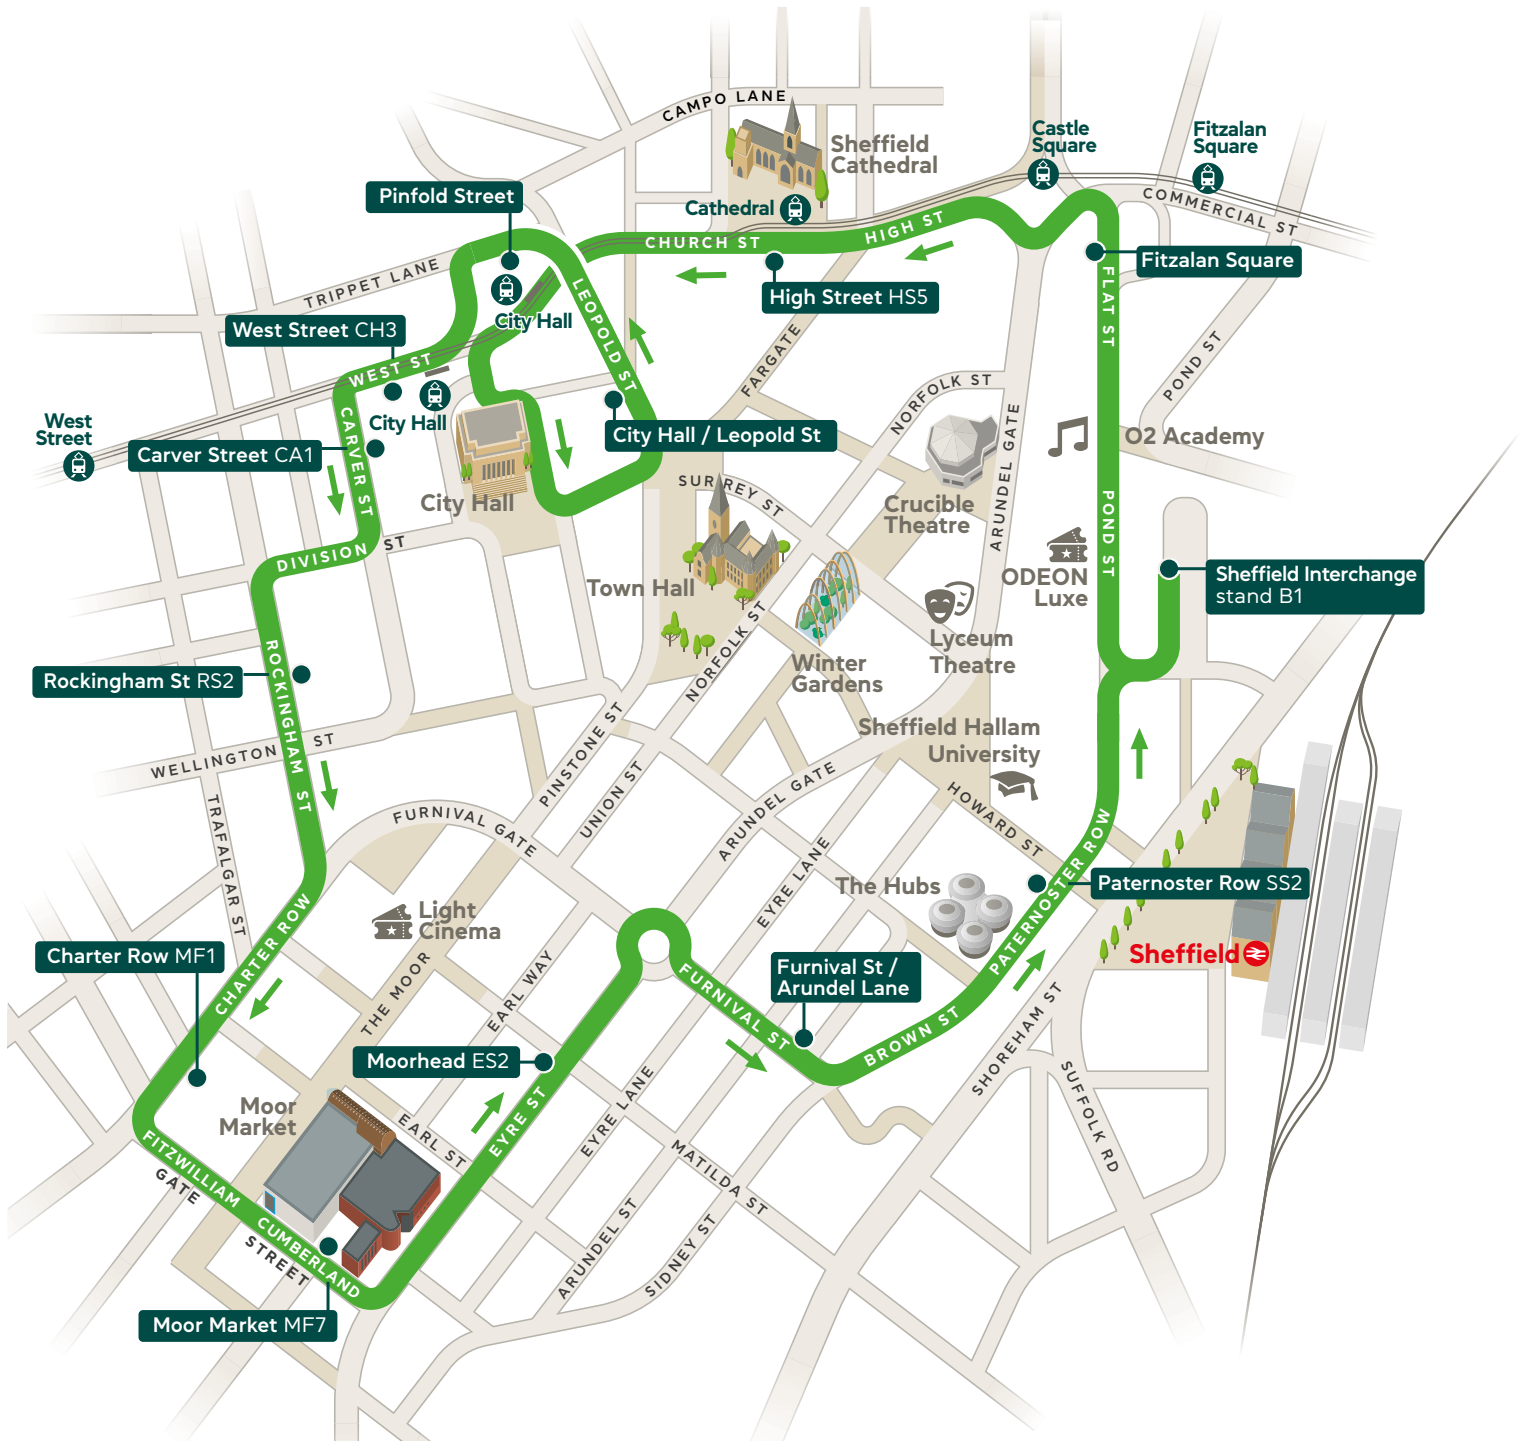

West Bar/West Bar Green (37022889)

Gibraltar Street/Lambert Street (37027294)

Moorfields/Allen Street (37022893)

Shalesmoor/Ebenezer Street (37020662)

Gibraltar Street/Bower Spring (37022789)

West Bar/Workhouse Lane (37027175)

Bus route map for service SC1

SHEFFIELD **CONNECT 1** free city centre bus link

Revised route for service SC2

SC1 ▶ Kelham Island Pride Event				Sheffield Centre ▶ Sheffield Centre								
Sheffield, Interchange	0700	0710	then at these mins past the hour	00	10	20	30	40	50	until	1850	1900
Sheffield, Leopold St/Orchard Ln	0706	0716		06	16	26	36	46	56		1856	1906
Sheffield, Cumberland St/Moor Mkt MF7	0710	0720		10	20	30	40	50	00		1900	1910
Sheffield, Paternoster Row/Sheffield Stn SS2	0714	0724		14	24	34	44	54	04		1904	1914
Sheffield, Interchange	0716	0726		16	26	36	46	56	06		1906	1916