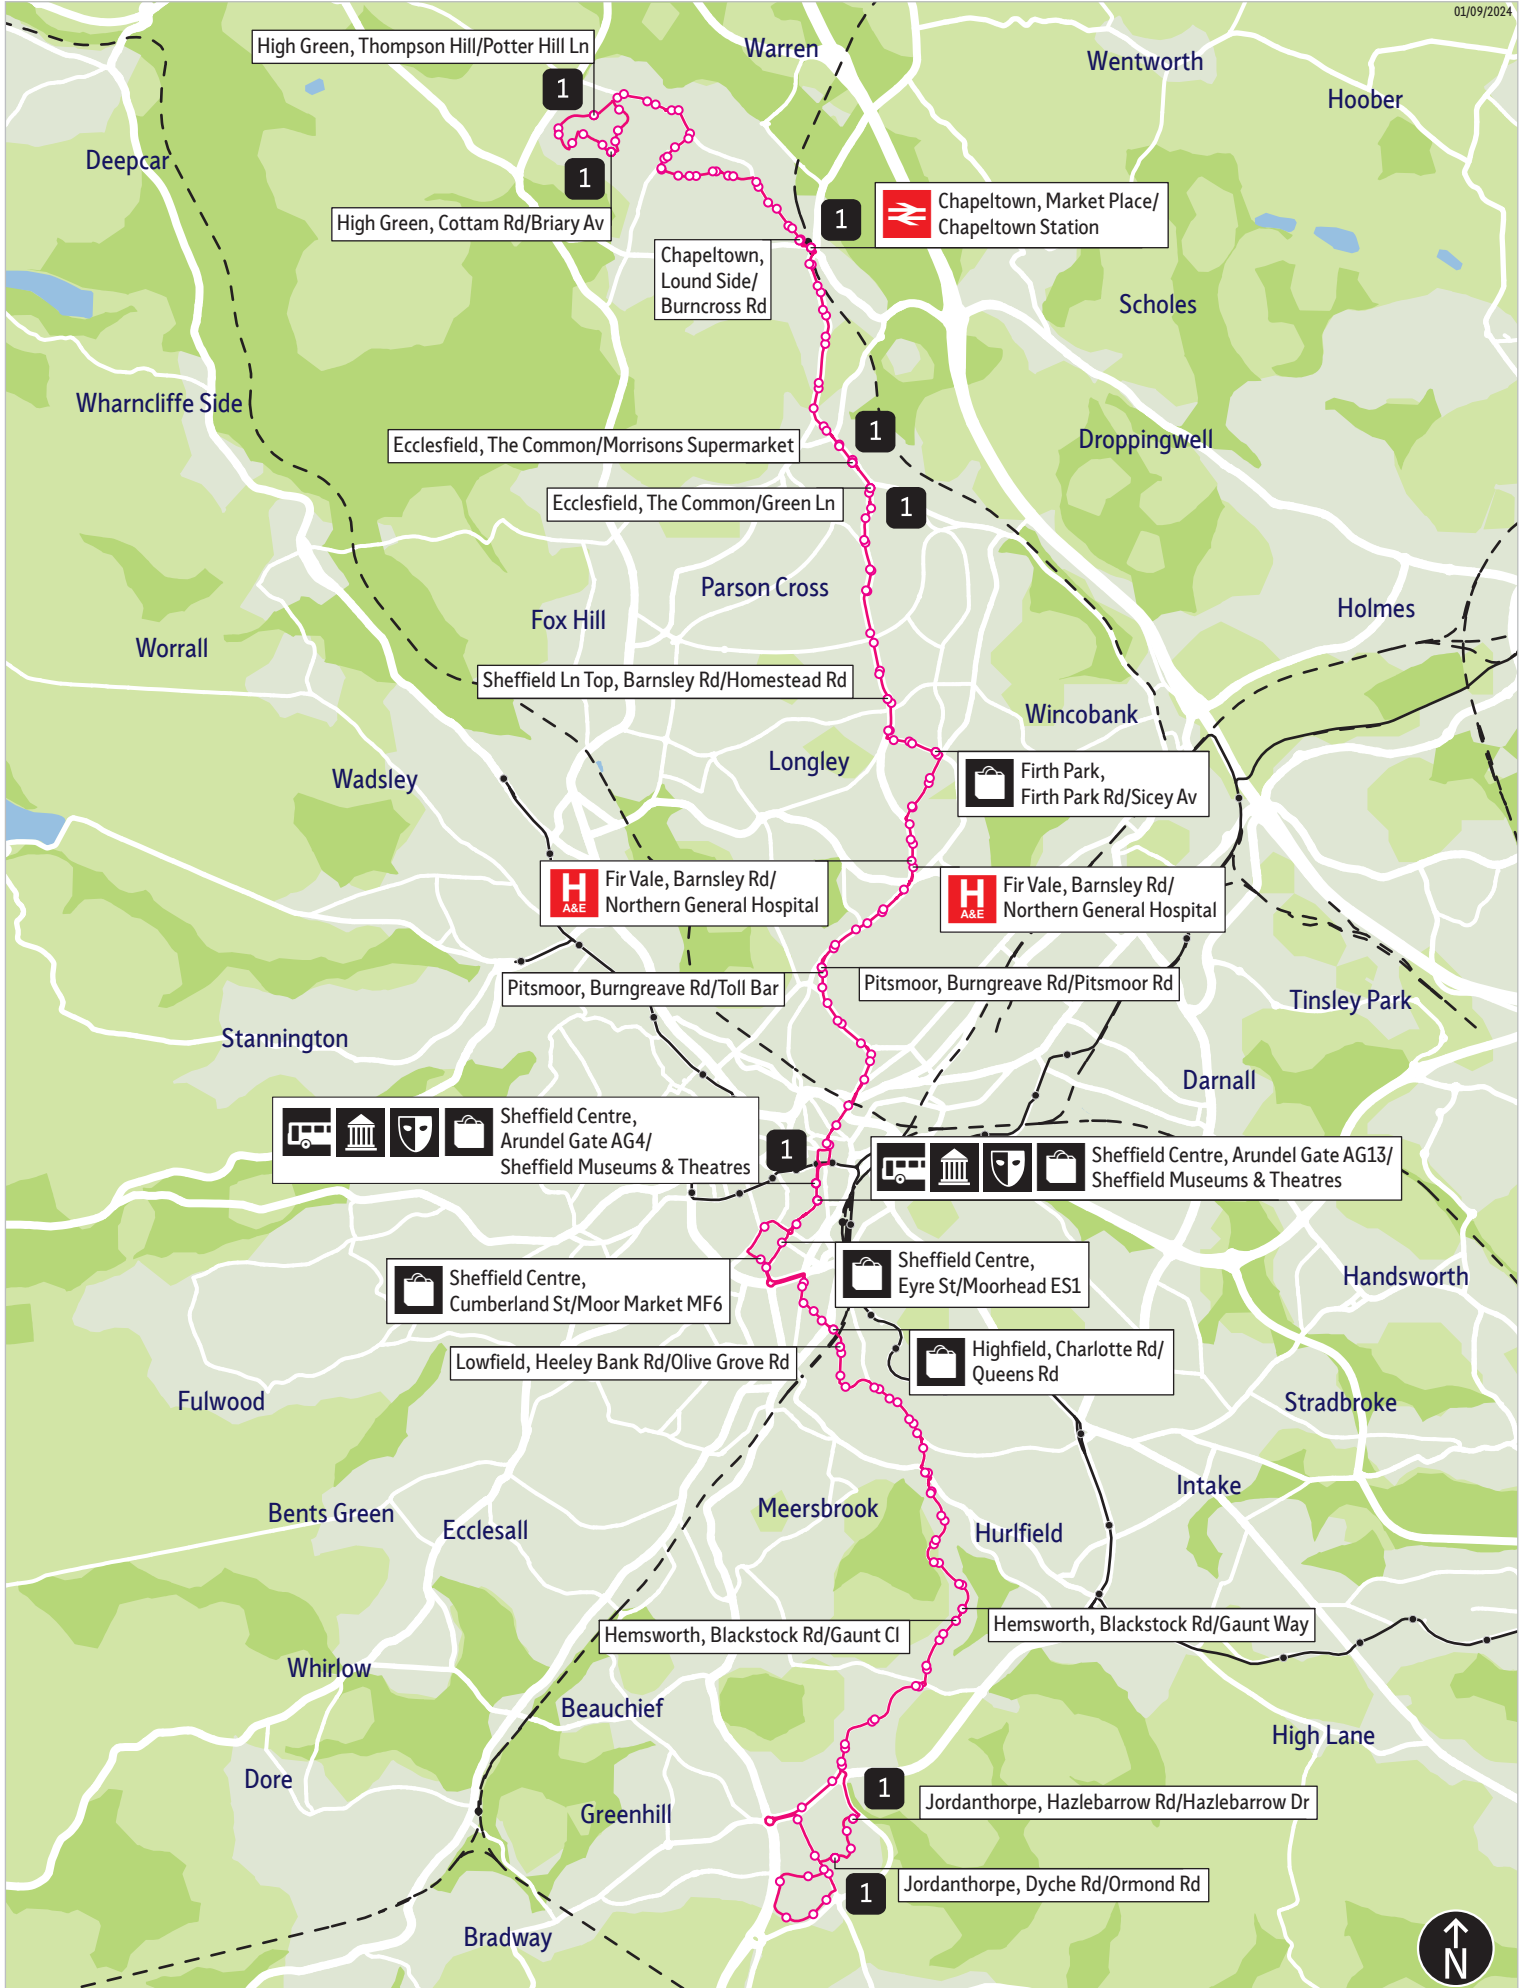

Bus service(s)

1

Valid from: 27 April 2025

Areas served

High Green
Chapelton
Ecclesfield
Shiregreen
Firth Park
Sheffield
Newfield Green
Hemsworth
Jordanthorpe

Places on the route

 Chapelton Station
 Northern General Hospital
  Sheffield Museums & Theatres
 The Moor Market

[@TravelSYorks](https://twitter.com/TravelSYorks)

[0800 9520002](tel:08009520002)

Bus route map for service 1

01/09/2024

Stopping points for service 1

High Green, Cottam Road ▶ Foster Way ▶ Wortley Road ▶ Mortomley Lane ▶ Greengate Lane ▶
 Chapeltown ▶ Worrall Road ▶ School Road ▶ Lane End ▶ Lound Side ▶ Market Place ▶
 Ecclesfield Road ▶ Chapeltown Road ▶ Ecclesfield ▶ The Common ▶ Cross Hill ▶ Highgreave ▶
 Shiregreen ▶ Barnsley Road ▶ Sheffield Lane Top ▶ Firth Park ▶ Stubbin Lane ▶ Firth Park Road ▶
 Hucklow Road ▶ Fir Vale ▶ Barnsley Road ▶ Firshill ▶ Pitsmoor ▶ Burngreave Road ▶ Burngreave ▶
 Spital Hill ▶ Sheffield ▶ Wicker ▶ Waingate ▶ Arundel Gate ▶ Charter Row ▶ Cumberland Street ▶
 Highfield ▶ Shoreham Street ▶ Charlotte Road ▶ Lowfield ▶ Heeley Bank Road ▶ Norfolk Park ▶
 East Bank Road ▶ Arbourthorne ▶ Daresbury Road ▶ Newfield Green ▶ Gleadless Road ▶
 Blackstock Road ▶ Gleadless Valley ▶ Hemsworth ▶ Norton Lane ▶ Norton ▶ Hazlebarrow Road ▶
 Jordanthorpe, Dyche Road