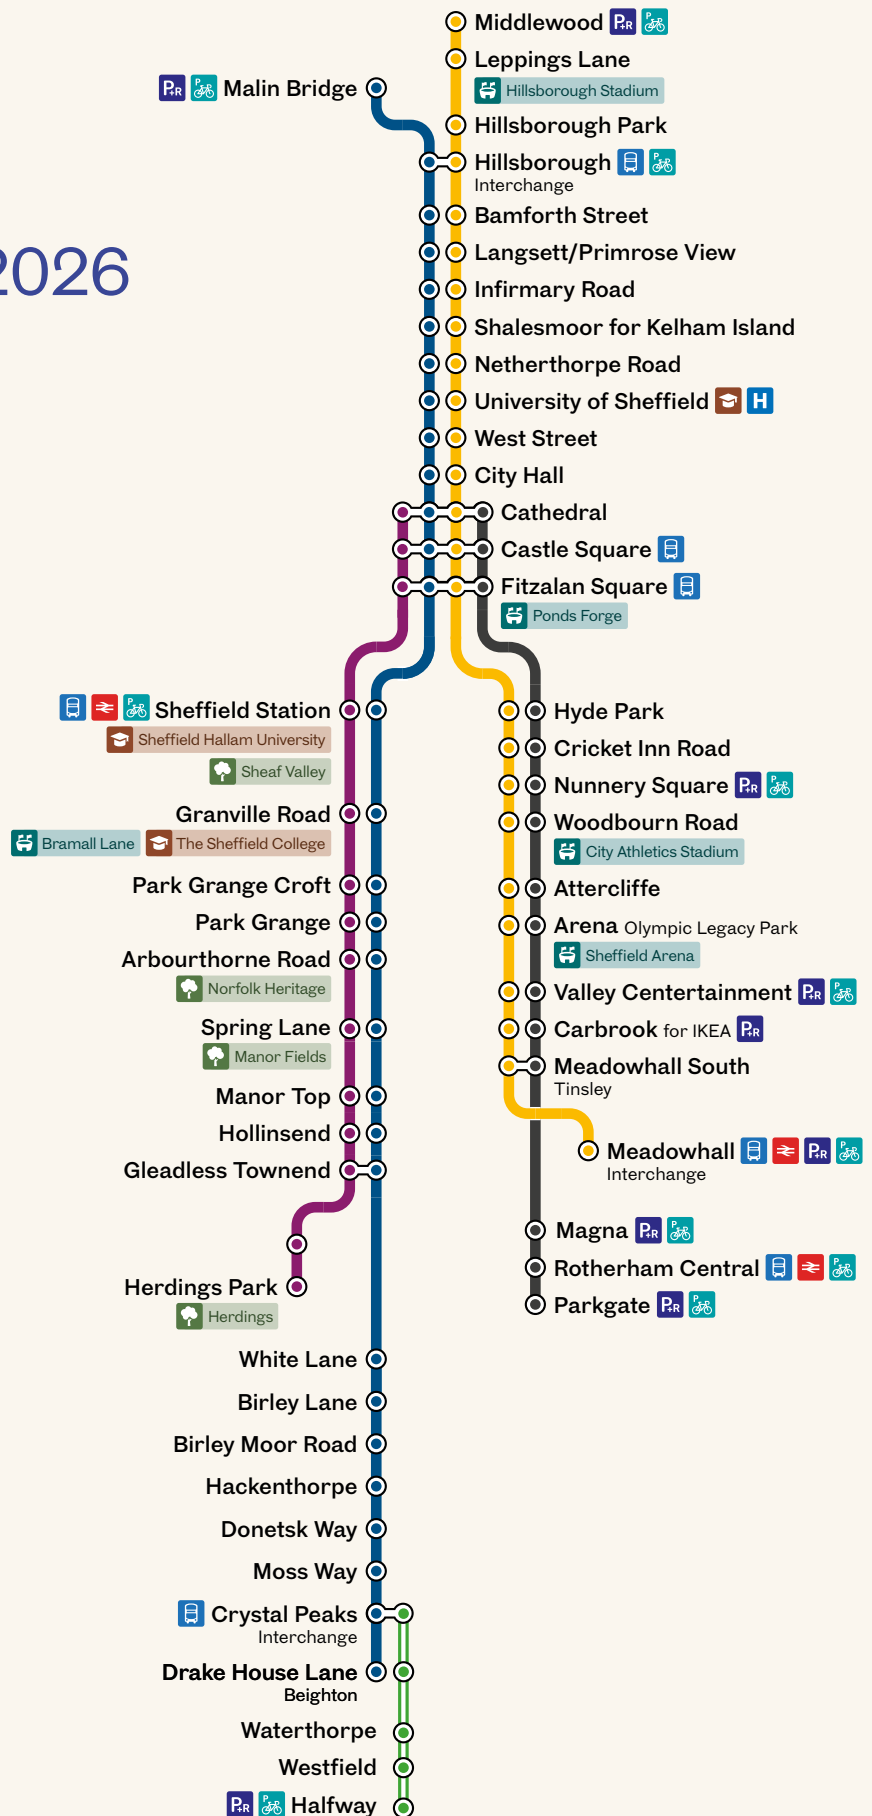

Blue

Blue route

Network improvement works
temporary timetable

27 to 28 June 2026

Supertram Network Map: Saturday 27 to Sunday 28 June 2026

Buses will replace trams between Crystal Peaks and Halfway for 2 days.

This is so that we can safely complete essential renewal works near Waterthorpe tram stop.

Normal service is expected to resume on **Monday 29 June 2026**

Routes

- █ Blue
- █ Purple
- █ Tram Train
- █ Yellow
- █ BL1 Bus

Key

-  Bus Interchange
-  Train Interchange
-  Park and Ride
-  Cycle Parking
-  Stadiums
-  Universities/Colleges
-  West End Hospitals

Any valid tram ticket can be used for travel on Supertram replacement bus services. Purchase tickets using the TSY Mobile app or from a conductor on your connecting tram service.

Plan ahead and find out more information at:
travelsouthyorkshire.com/Waterthorpe

Replacement buses operate between Crystal Peaks and Halfway. Tram and bus connections are shown on the replacement bus timetable. To download the replacement bus timetable and view more information including bus stop locations, please visit: travelsouthyorkshire.com/Waterthorpe