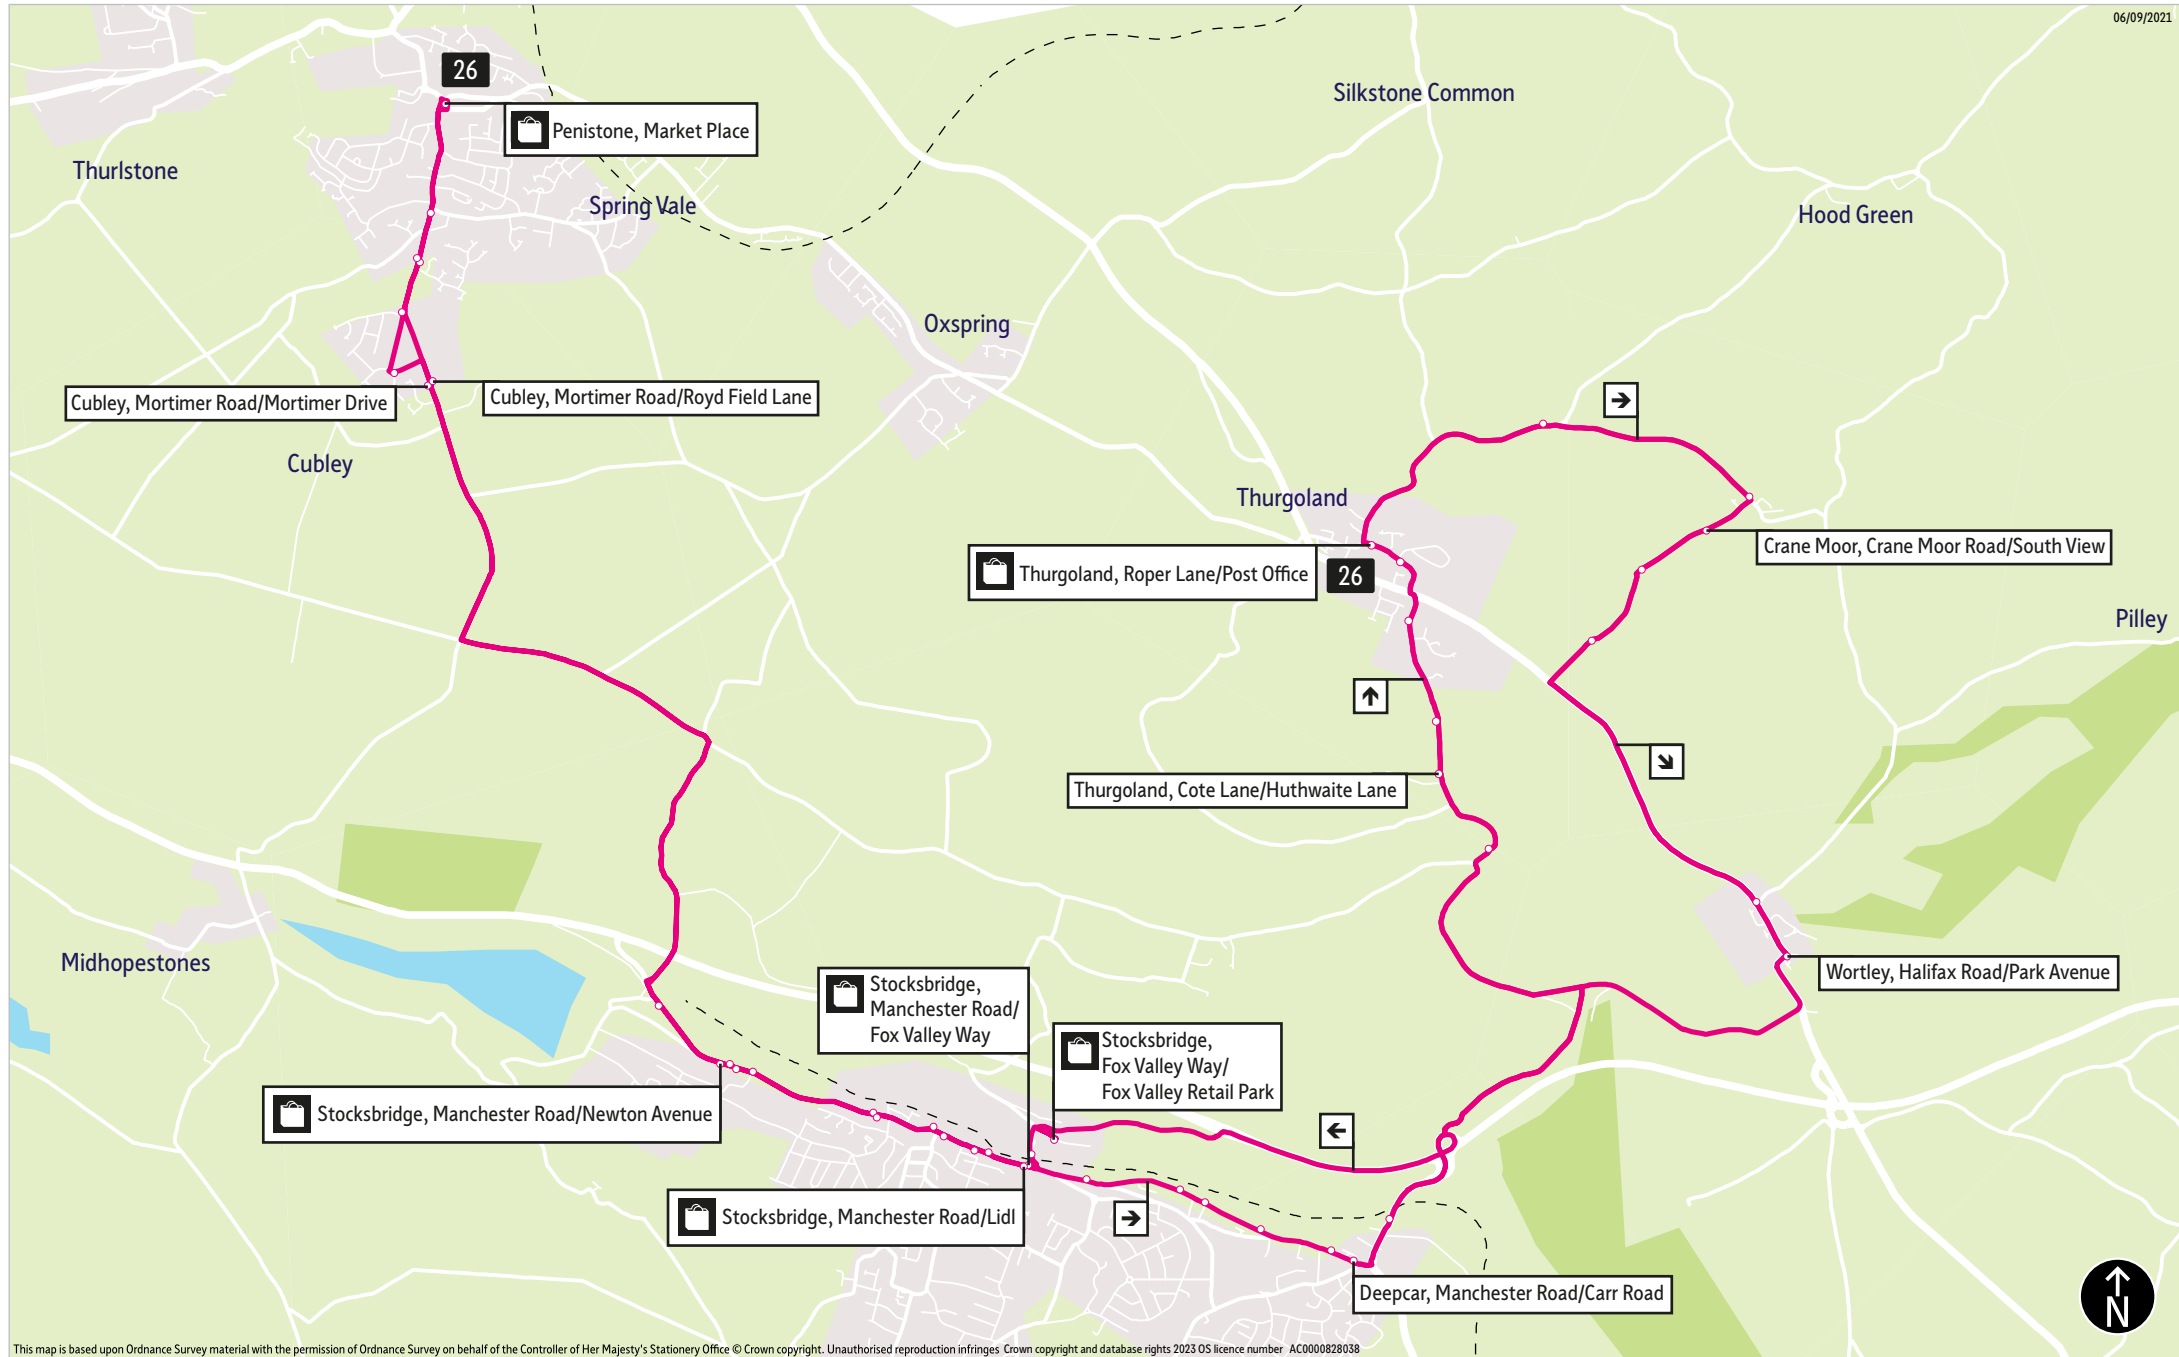

Bus route map for service 26

06/09/2021

= Terminus point = Public transport = Shopping area = Bus route & stops = Rail line & station = Tram route & stop