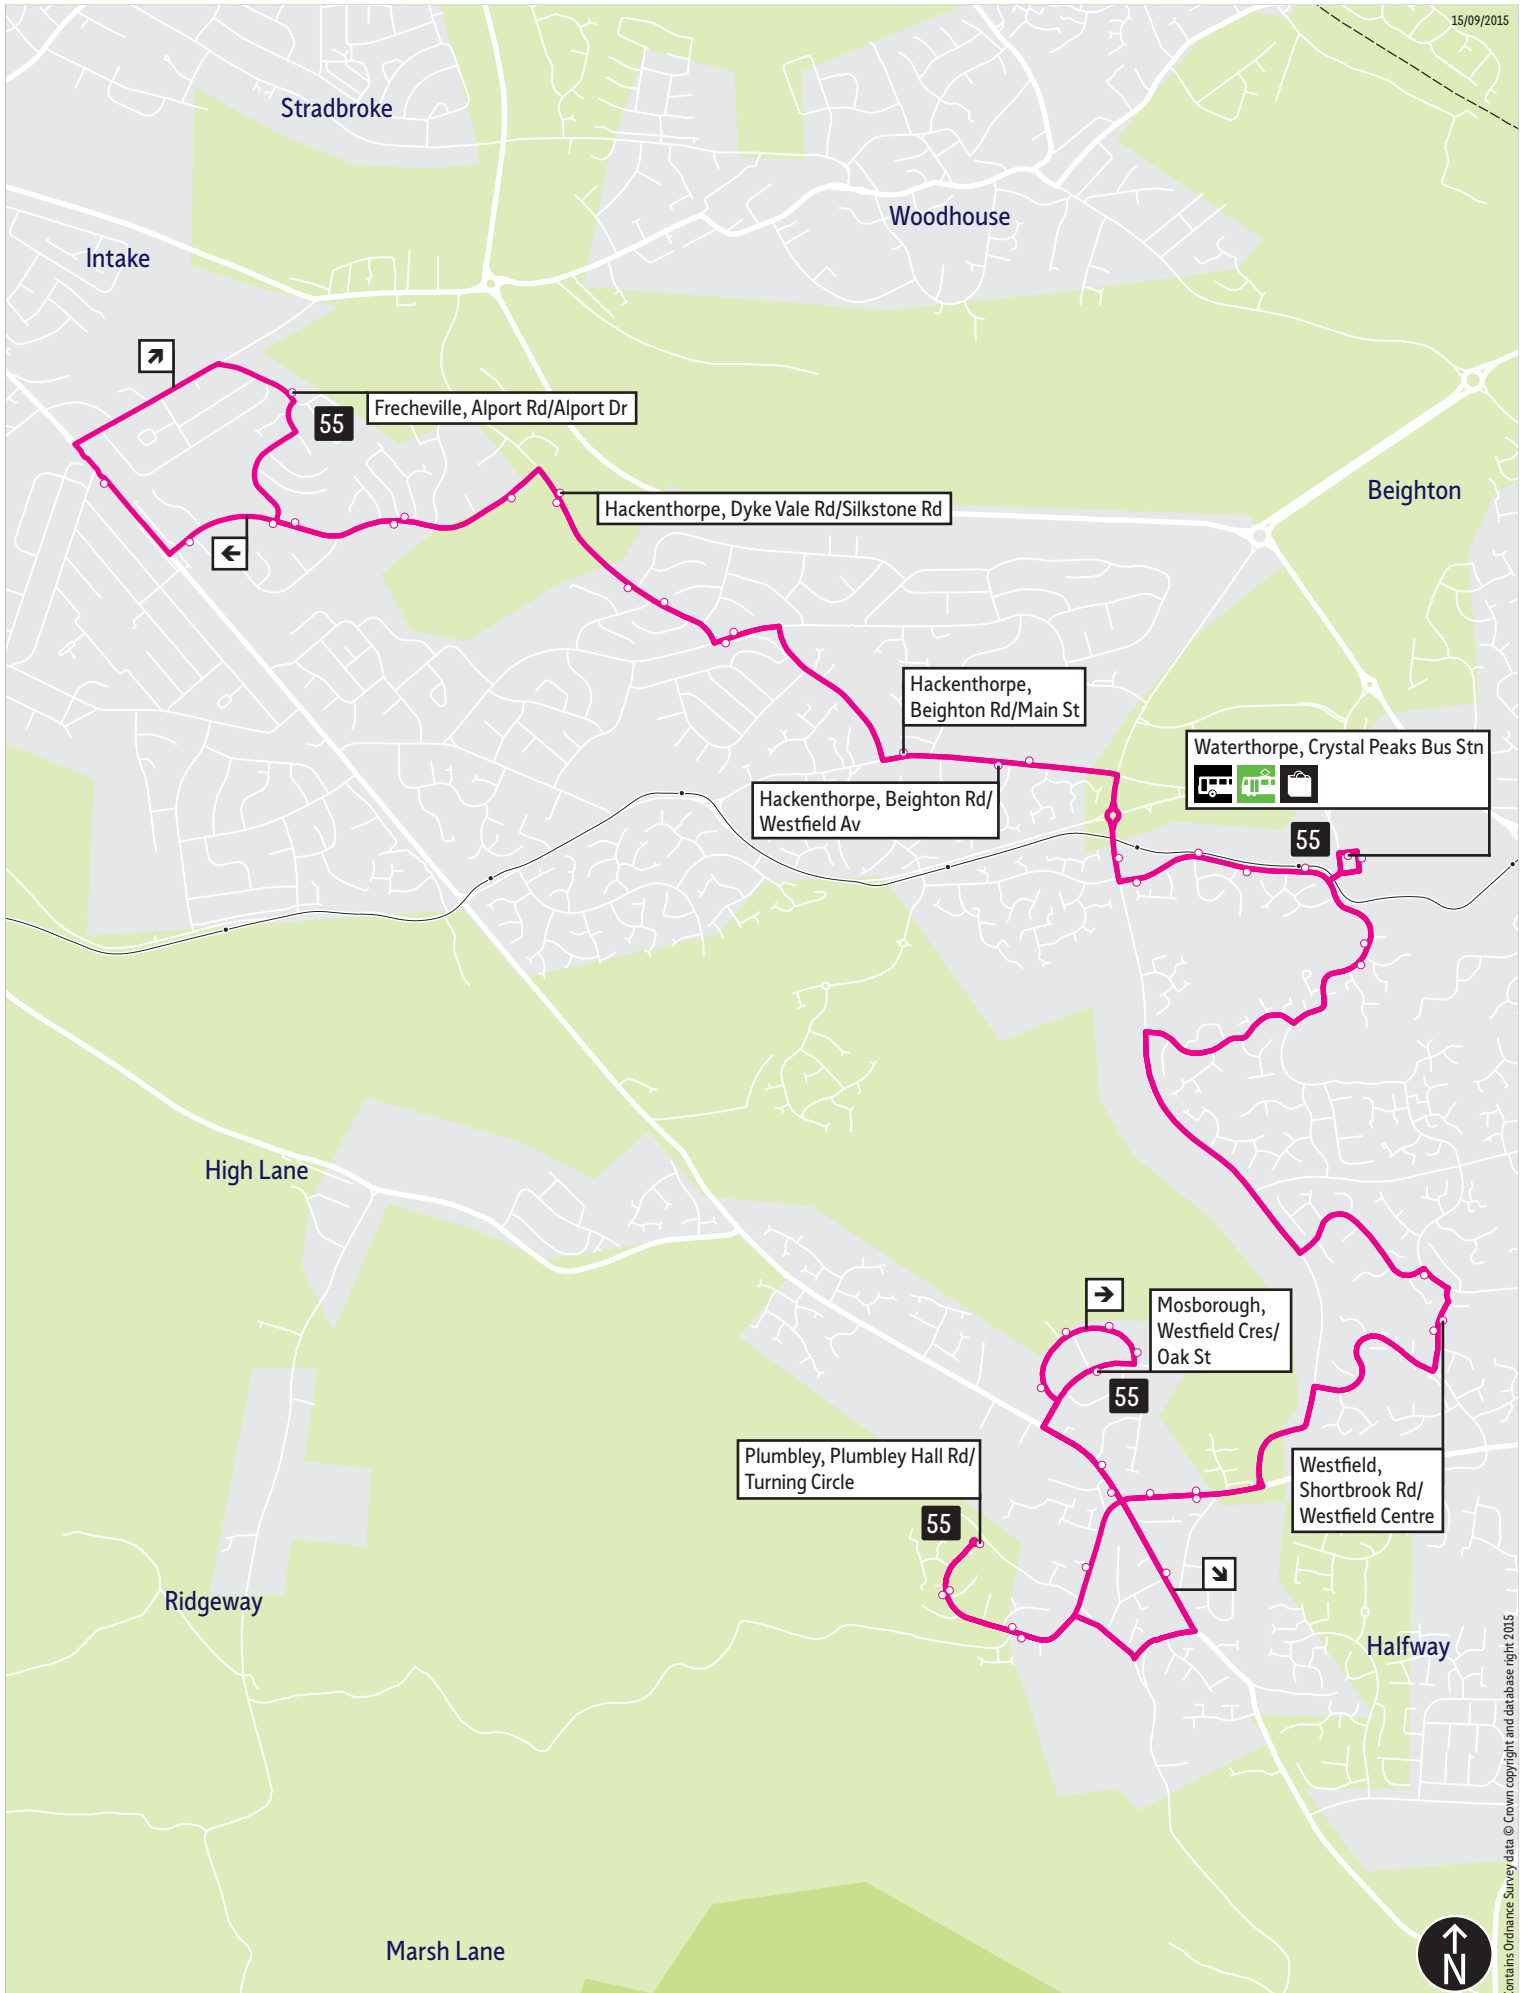

Bus route map for service 55

15/09/2015

- = Terminus point
- = Public transport
- = Shopping area
- = Bus route & stops
- = Rail line & station
- = Tram route & stop