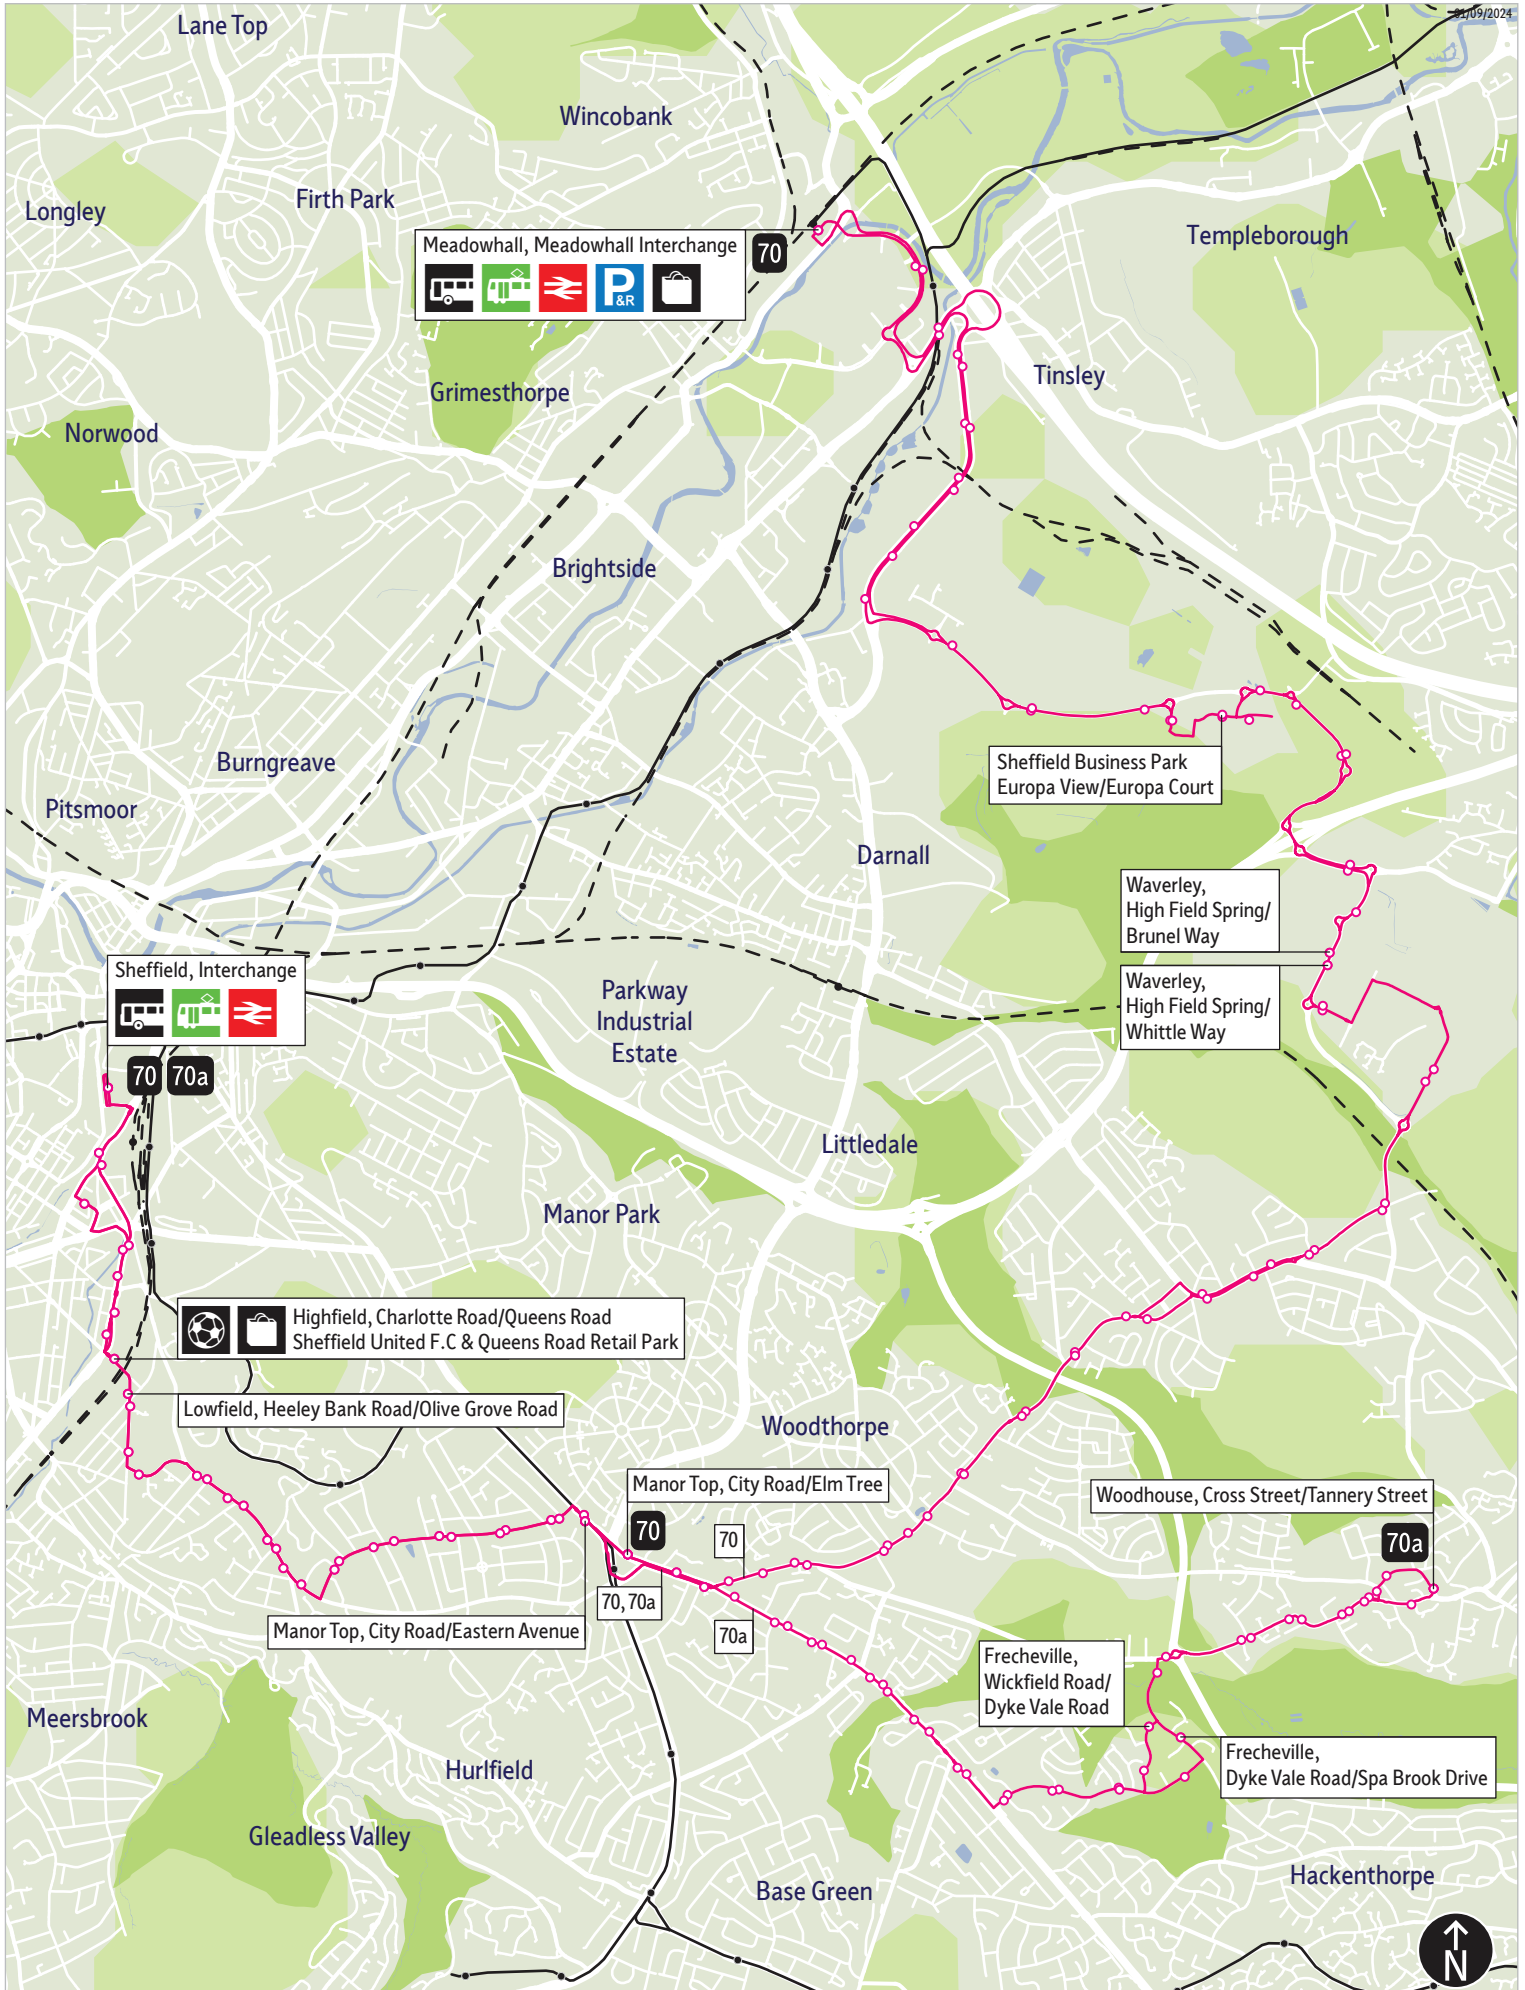

# Bus route map for services 70 & 70a

This map is based upon Ordnance Survey material with the permission of Ordnance Survey on behalf of the Controller of Her Majesty's Stationery Office © Crown copyright. Unauthorised reproduction infringes Crown copyright and database rights 2024 OS licence number AC0000828038

= Terminus point  
 

 = Public transport  
  = Shopping area  
  = Bus route & stops  
 - - - - = Rail line & station  
 - - - - = Tram route & stop

## Stopping points for service 70

Sheffield, Interchange ▶ Suffolk Road ▶ Queens Road ▶ **Highfield** ▶ Charlotte Road ▶ **Lowfield** ▶ Heeley Bank Road ▶ **Norfolk Park** ▶ East Bank Road ▶ **Arbourthorne** ▶ Eastern Avenue ▶ **Manor Top** ▶ City Road ▶ Mansfield Road ▶ **Intake** ▶ Woodhouse Road ▶ **Woodthorpe** ▶ **Richmond** ▶ Richmond Road ▶ **Handsworth** ▶ Handsworth Road ▶ Orgreave Lane ▶ **Waverley** ▶ Highfield Lane ▶ Mitchell Way ▶ High Field Spring ▶ **Catcliffe** ▶ Poplar Way ▶ **Tinsley Park** ▶ Europa Link ▶ Europa Court ▶ Europa View ▶ Europa Link ▶ **Tinsley** ▶ Shepcote Lane ▶ Sheffield Road ▶ Meadowhall Way ▶ **Meadowhall, Interchange**

**Meadowhall, Interchange** ▶ Meadowhall Way ▶ **Tinsley** ▶ Sheffield Road ▶ Shepcote Lane ▶ **Tinsley Park** ▶ Europa Link ▶ Europa View ▶ Europa Court ▶ Europa Link ▶ **Catcliffe** ▶ Poplar Way ▶ **Waverley** ▶ High Field Spring ▶ Mitchell Way ▶ Highfield Lane ▶ **Handsworth** ▶ Orgreave Lane ▶ Handsworth Road ▶ Richmond Road ▶ **Richmond** ▶ **Woodthorpe** ▶ Woodhouse Road ▶ **Manor Top** ▶ Mansfield Road ▶ City Road ▶ **Arbourthorne** ▶ Eastern Avenue ▶ East Bank Road ▶ **Norfolk Park** ▶ **Lowfield** ▶ East Road ▶ Heeley Bank Road ▶ **Highfield** ▶ Queens Road ▶ Leadmill Street ▶ Sheaf Street ▶ **Sheffield, Interchange**