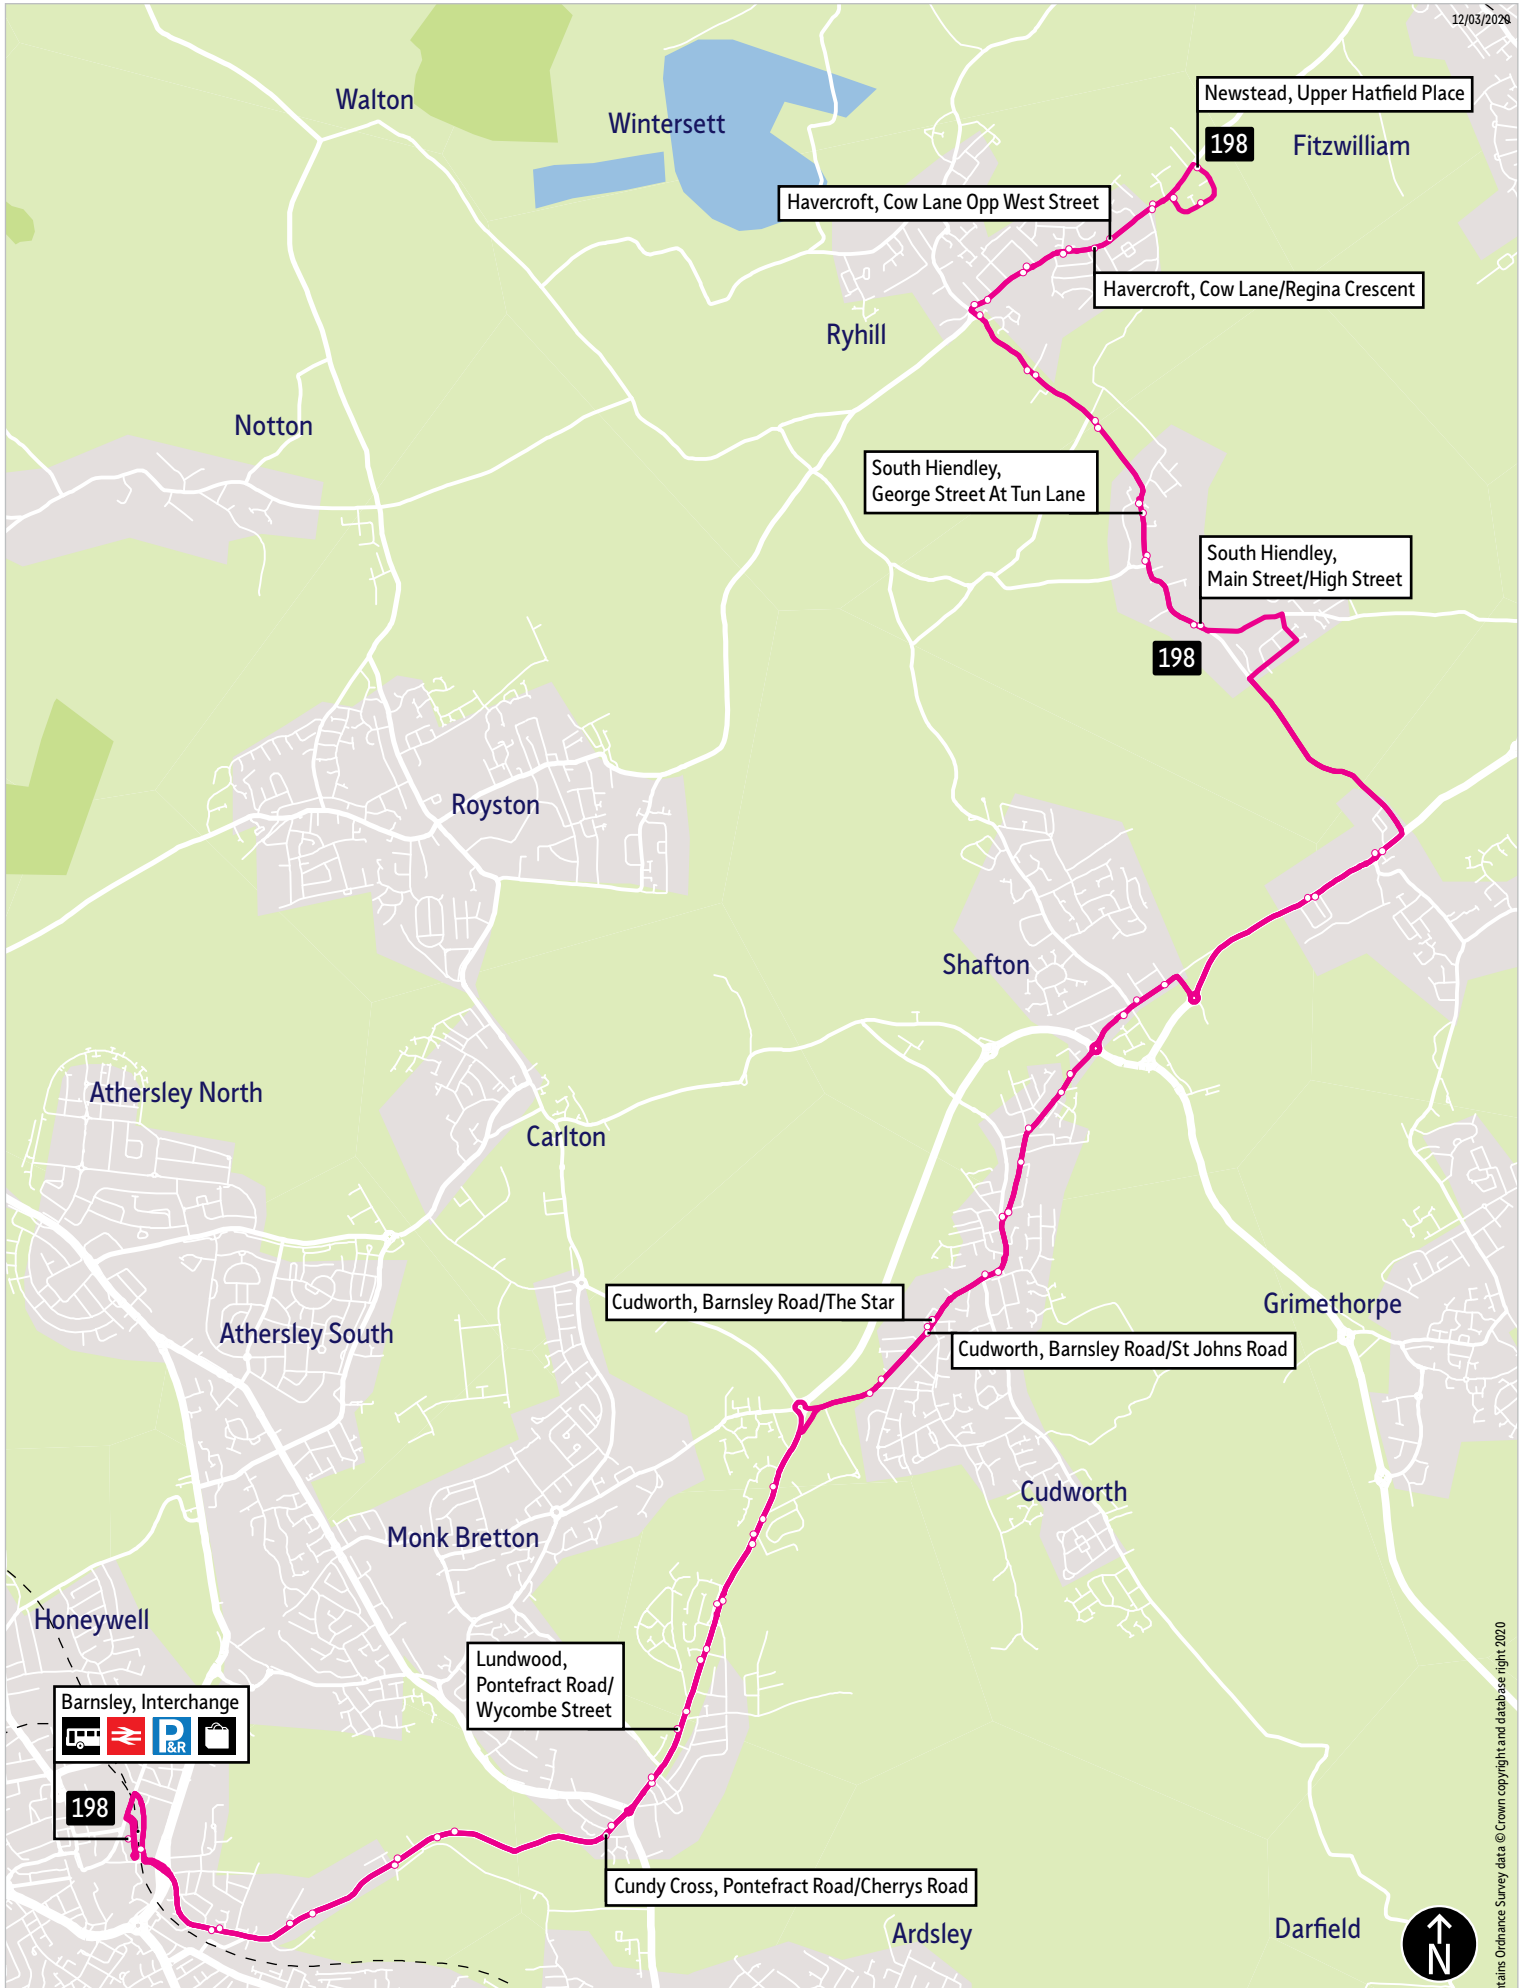

Bus route map for service 198

12/03/2020

Contains Ordnance Survey data © Crown copyright and database right 2020

- = Terminus point
- = Public transport
- = Shopping area
- = Bus route & stops
- = Rail line & station
- = Tram route & stop