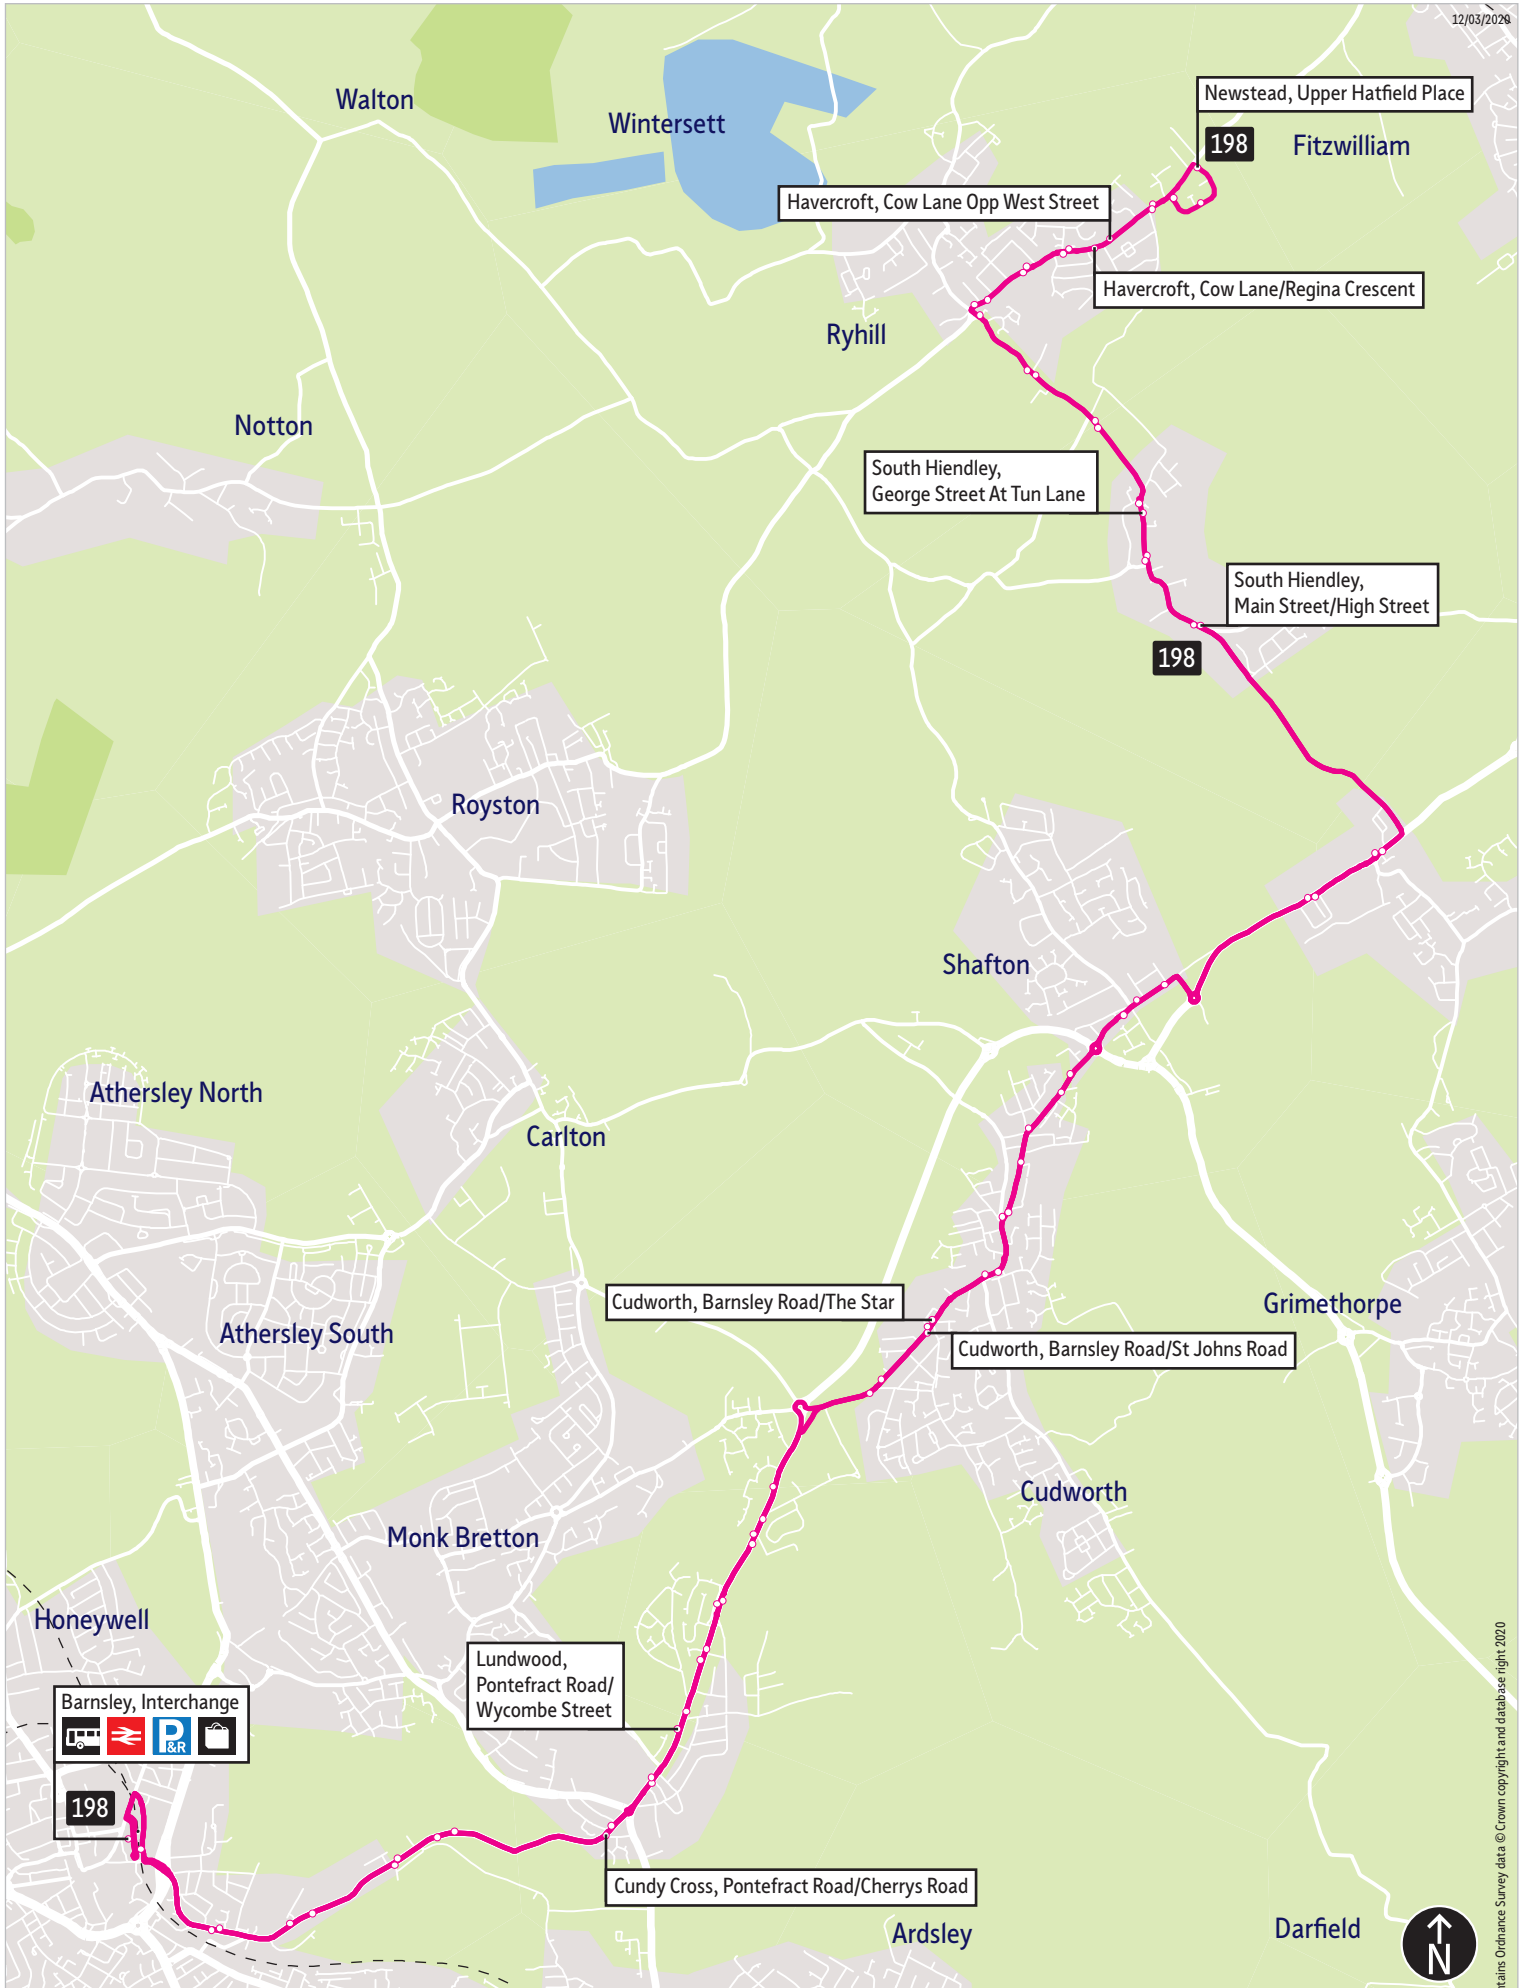

Bus route map for service 198

12/03/2020

■ = Terminus point
🚏 = Public transport
🛒 = Shopping area
🚚 = Bus route & stops
--- = Rail line & station
—●— = Tram route & stop