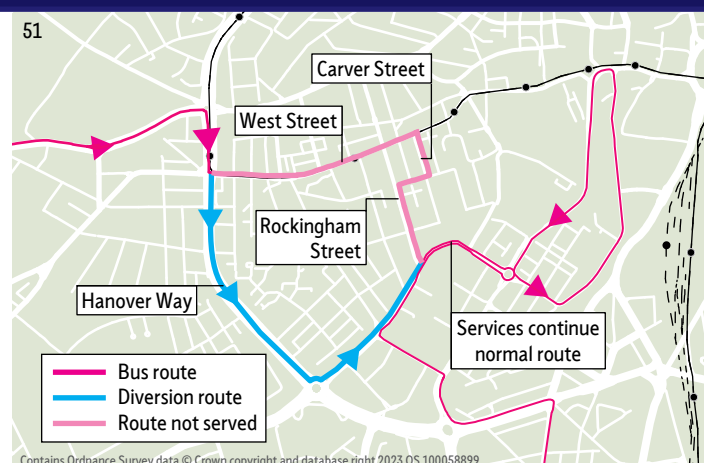

Charnock, Arnold Avenue ▶ Charnock Dale Road ▶ Charnock Hall Road ▶ **Gleadless Townend** ▶ Ridgeway Road ▶ **Gleadless** ▶ Hollinsend Road ▶ Gleadless Common ▶ **Hurlfield** ▶ Hurlfield Road ▶ **Arbourthorne** ▶ East Bank Road ▶ **Norfolk Park** ▶ **Lowfield** ▶ East Road ▶ Heeley Bank Road ▶ **Highfield** ▶ Charlotte Road ▶ Shoreham Street ▶ **Sheffield** ▶ Eyre Street ▶ Arundel Gate ▶ Church Street ▶ West Street ▶ Glossop Road ▶ **Western Bank** ▶ Whitham Road ▶ **Broomhill** ▶ Manchester Road ▶ **Tapton Hill** ▶ **Crosspool** ▶ Sandygate Road ▶ **Sandygate** ▶ **Lodge Moor, Redmires Road**

Service 51 City Centre diversion on Friday and Saturday Evenings

On Friday and Saturday evenings, the 51 service will operate as normal to the Children's Hospital then divert down Western Bank to Brook Hill roundabout, Upper Hanover Way, Moore Street, Charter Road, Furnival Street then turn at Furnival Square roundabout.

This inbound diversion is due to health and safety concerns on Division Street.

51 ▶ Monday to Friday

Lodge Moor ▶ Sheffield ▶ Charnock

Lodge Moor, Redmires Rd/Terminus	0605	0625	0645	0705	0725	0745	0802	0820	0840	0855	0910	0925	0940
Sandygate, Sandygate Rd/Coldwell Ln	-	-	-	-	-	-	-	-	-	-	-	-	-
Crosspool, Sandygate Rd/Post Office	0612	0632	0652	0712	0732	0755	0812	0830	0850	0905	0919	0934	0949
Broomhill, Fulwood Rd/Broomhill	0615	0636	0656	0716	0738	0801	0818	0836	0856	0909	0923	0938	0953
Sheffield, Flat Street FS3	0628	0651	0711	0731	0756	0819	0836	0854	0914	0924	0938	0953	1008
Highfield, Charlotte Rd/Queens Rd	0639	0704	0724	0744	0809	0832	0849	0907	0927	0937	0951	1006	1021
Hurlfield, Hurlfield Rd/Gleadless Common	0648	0713	0733	0756	0821	0844	0901	0917	0937	0947	1001	1016	1031
Gleadless Townend, Gleadless Rd/Seagrave Cres	0654	0719	0739	0802	0827	0850	0907	0923	0943	0953	1007	1022	1037
Charnock, Arnold Av/Stoneley Cres	0659	0724	0746	0809	0834	0857	0912	0928	0948	0958	1012	1027	1042

Lodge Moor, Redmires Rd/Terminus	0955	1010	1025	1040	1055	1110	1125	1140	1200	1220	1240	1300	1320
Sandygate, Sandygate Rd/Coldwell Ln	-	-	-	-	-	-	-	-	-	-	-	-	-
Crosspool, Sandygate Rd/Post Office	1004	1019	1034	1049	1104	1119	1134	1149	1209	1229	1249	1309	1329
Broomhill, Fulwood Rd/Broomhill	1008	1023	1038	1053	1108	1123	1138	1153	1213	1233	1253	1313	1333
Sheffield, Flat Street FS3	1023	1038	1053	1108	1123	1138	1153	1208	1228	1248	1308	1328	1348
Highfield, Charlotte Rd/Queens Rd	1036	1051	1106	1121	1136	1151	1206	1221	1241	1301	1321	1341	1401
Hurlfield, Hurlfield Rd/Gleadless Common	1046	1101	1116	1131	1146	1201	1216	1231	1251	1311	1331	1351	1413
Gleadless Townend, Gleadless Rd/Seagrave Cres	1052	1107	1122	1137	1152	1207	1222	1237	1257	1317	1337	1357	1420
Charnock, Arnold Av/Stoneley Cres	1057	1112	1127	1142	1157	1212	1227	1242	1302	1322	1342	1402	1427