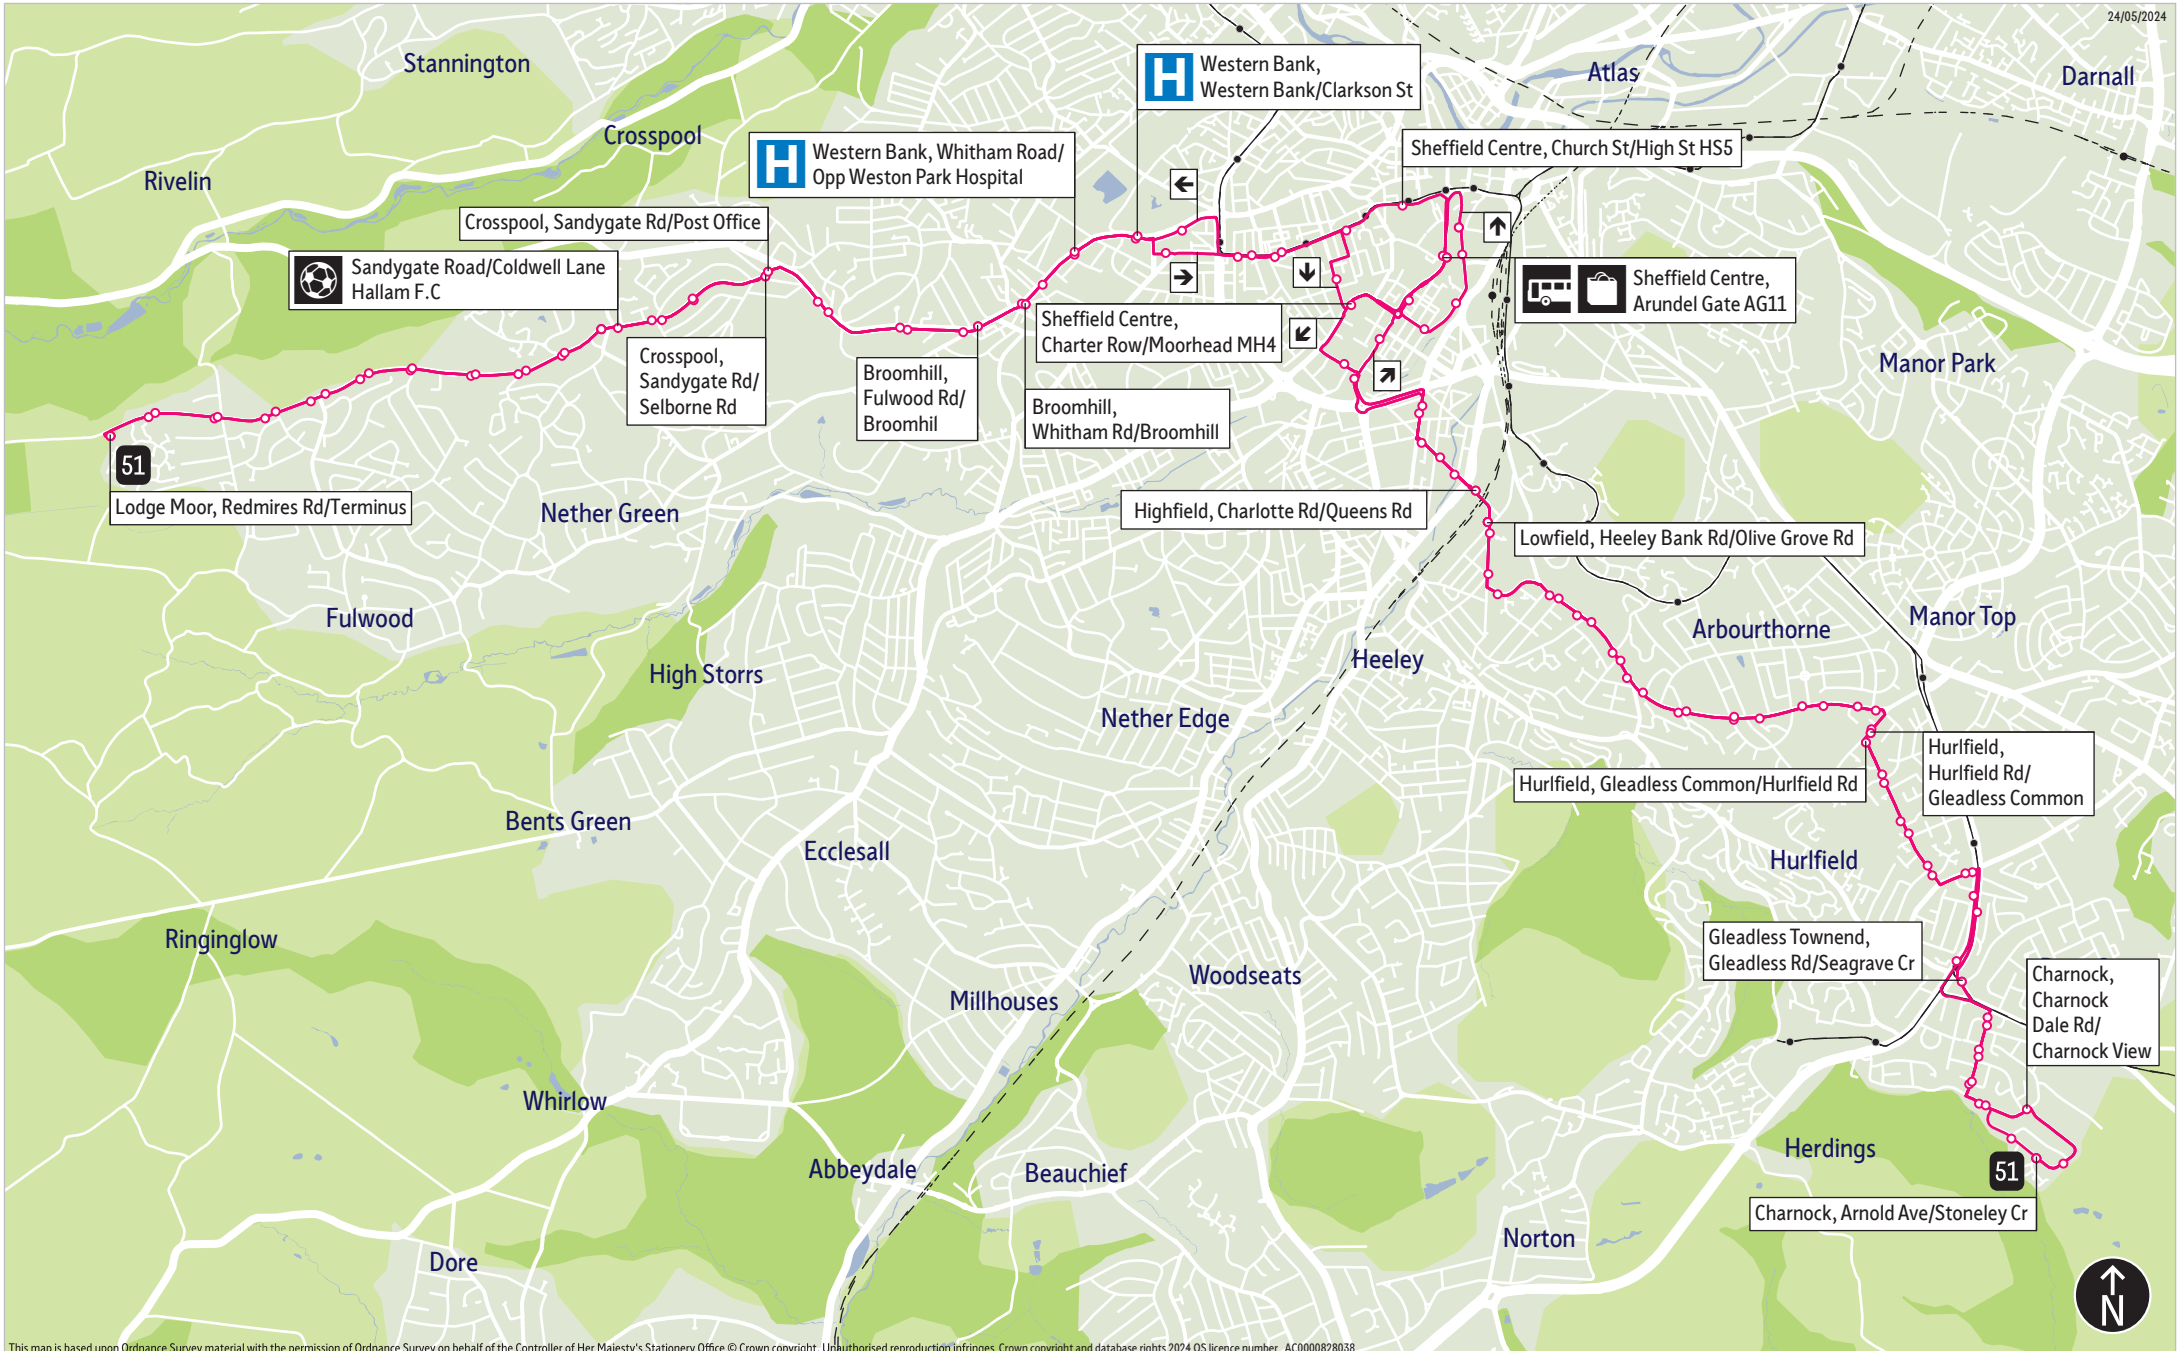

Bus route map for service 51

24/05/2024

- = Terminus point
- = Public transport
- = Shopping area
- = Bus route & stops
- = Rail line & station
- = Tram route & stop