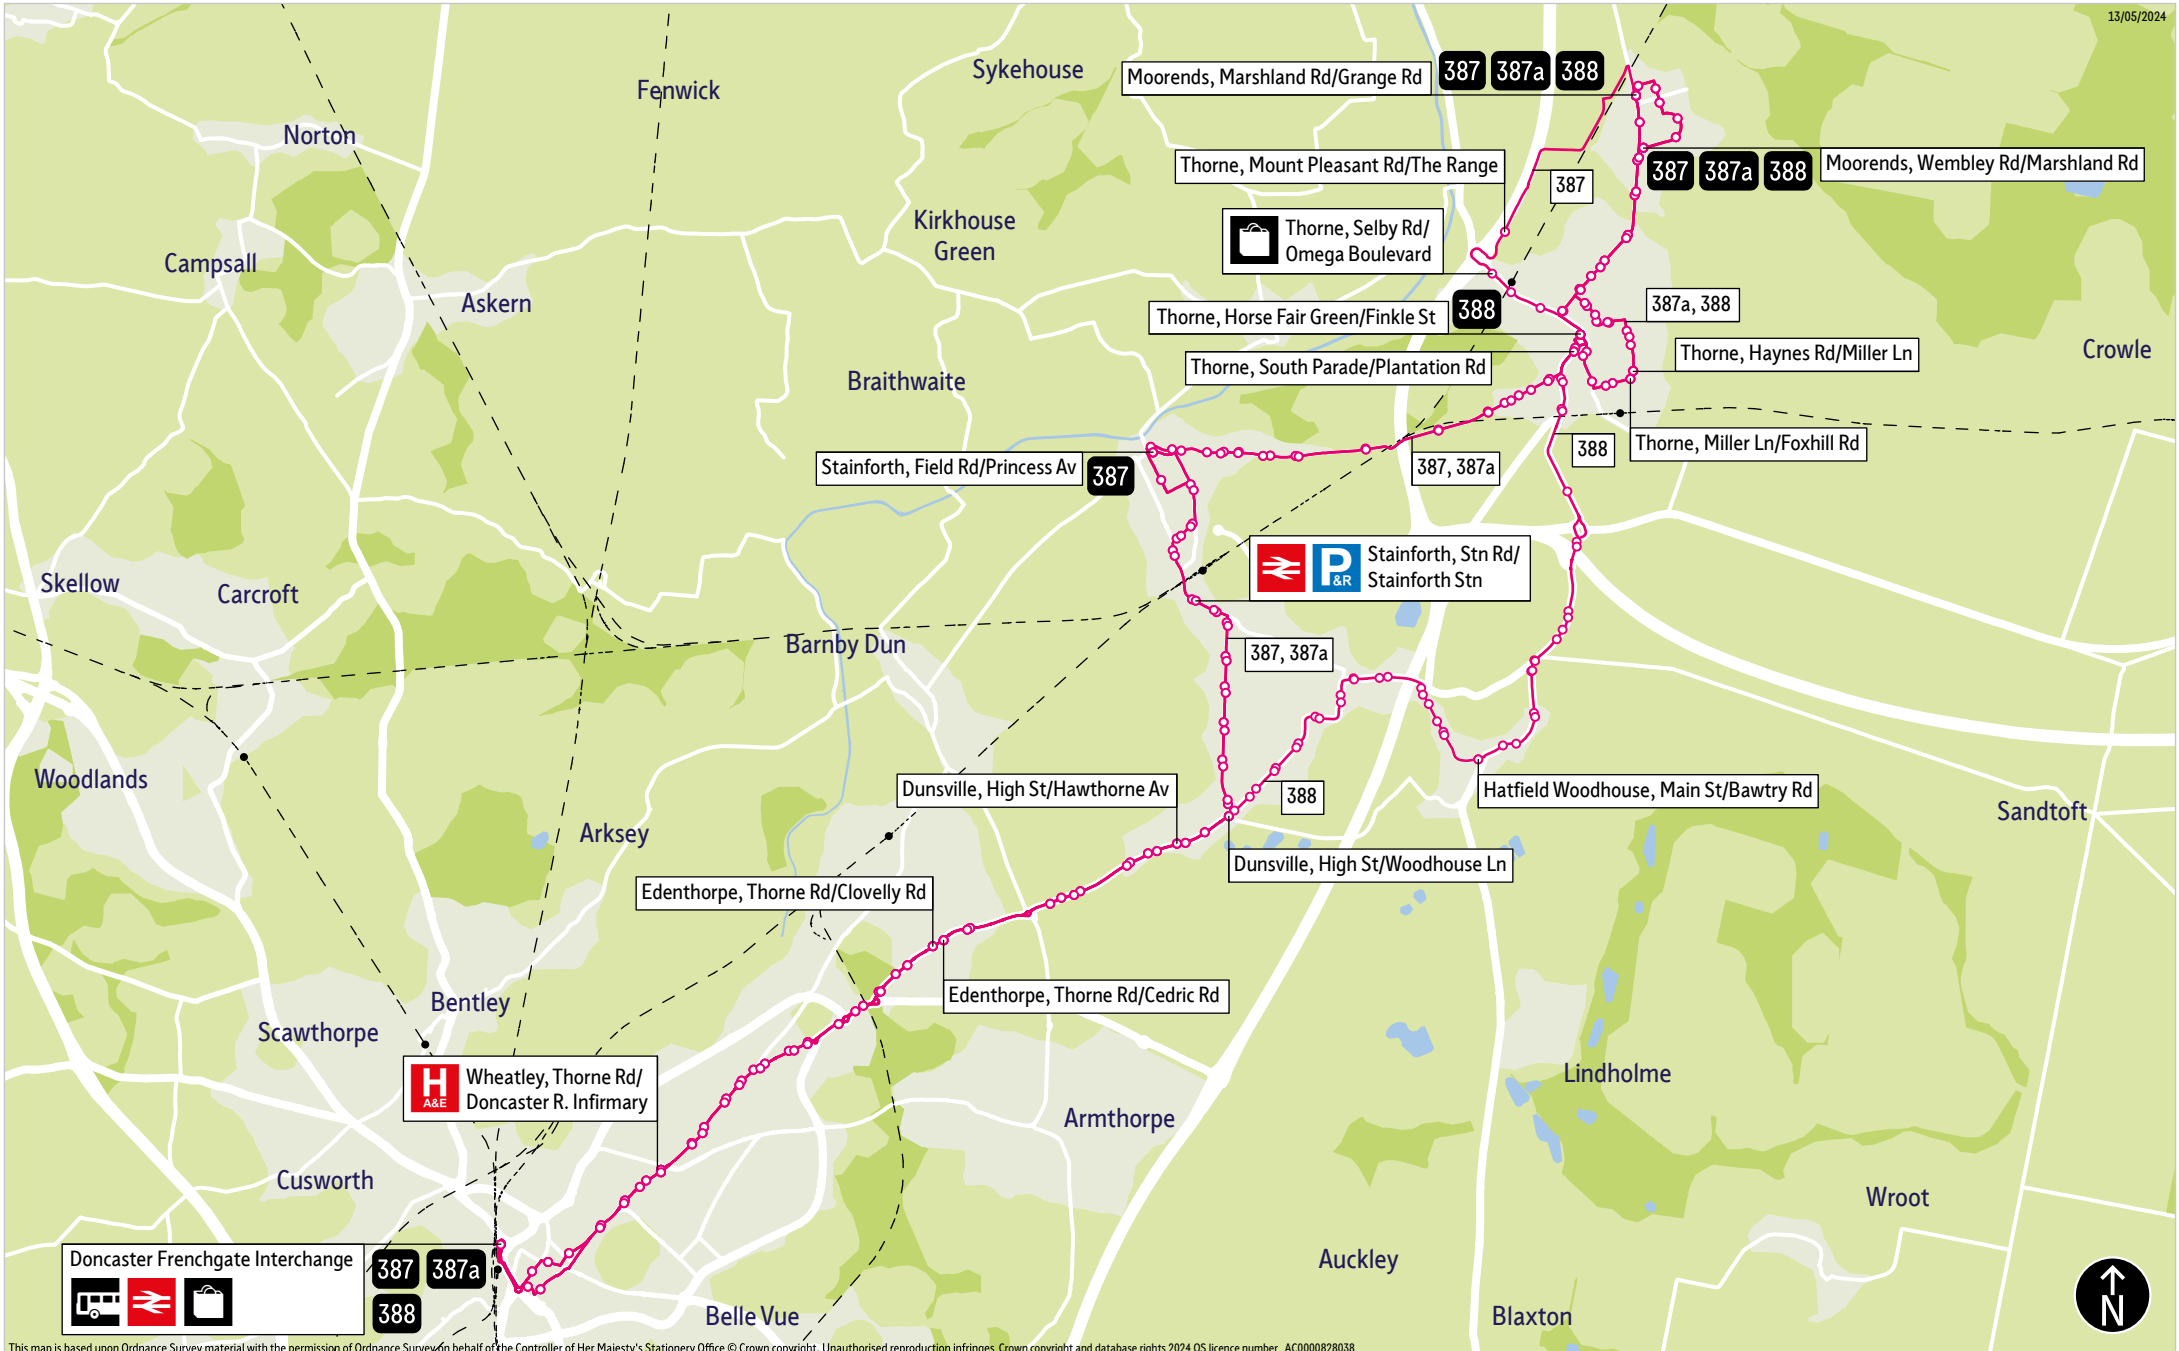

Bus route map for services 387, 387a & 388

13/05/2024

- = Terminus point
- = Public transport
- = Shopping area
- = Bus route & stops
- = Rail line & station
- = Tram route & stop