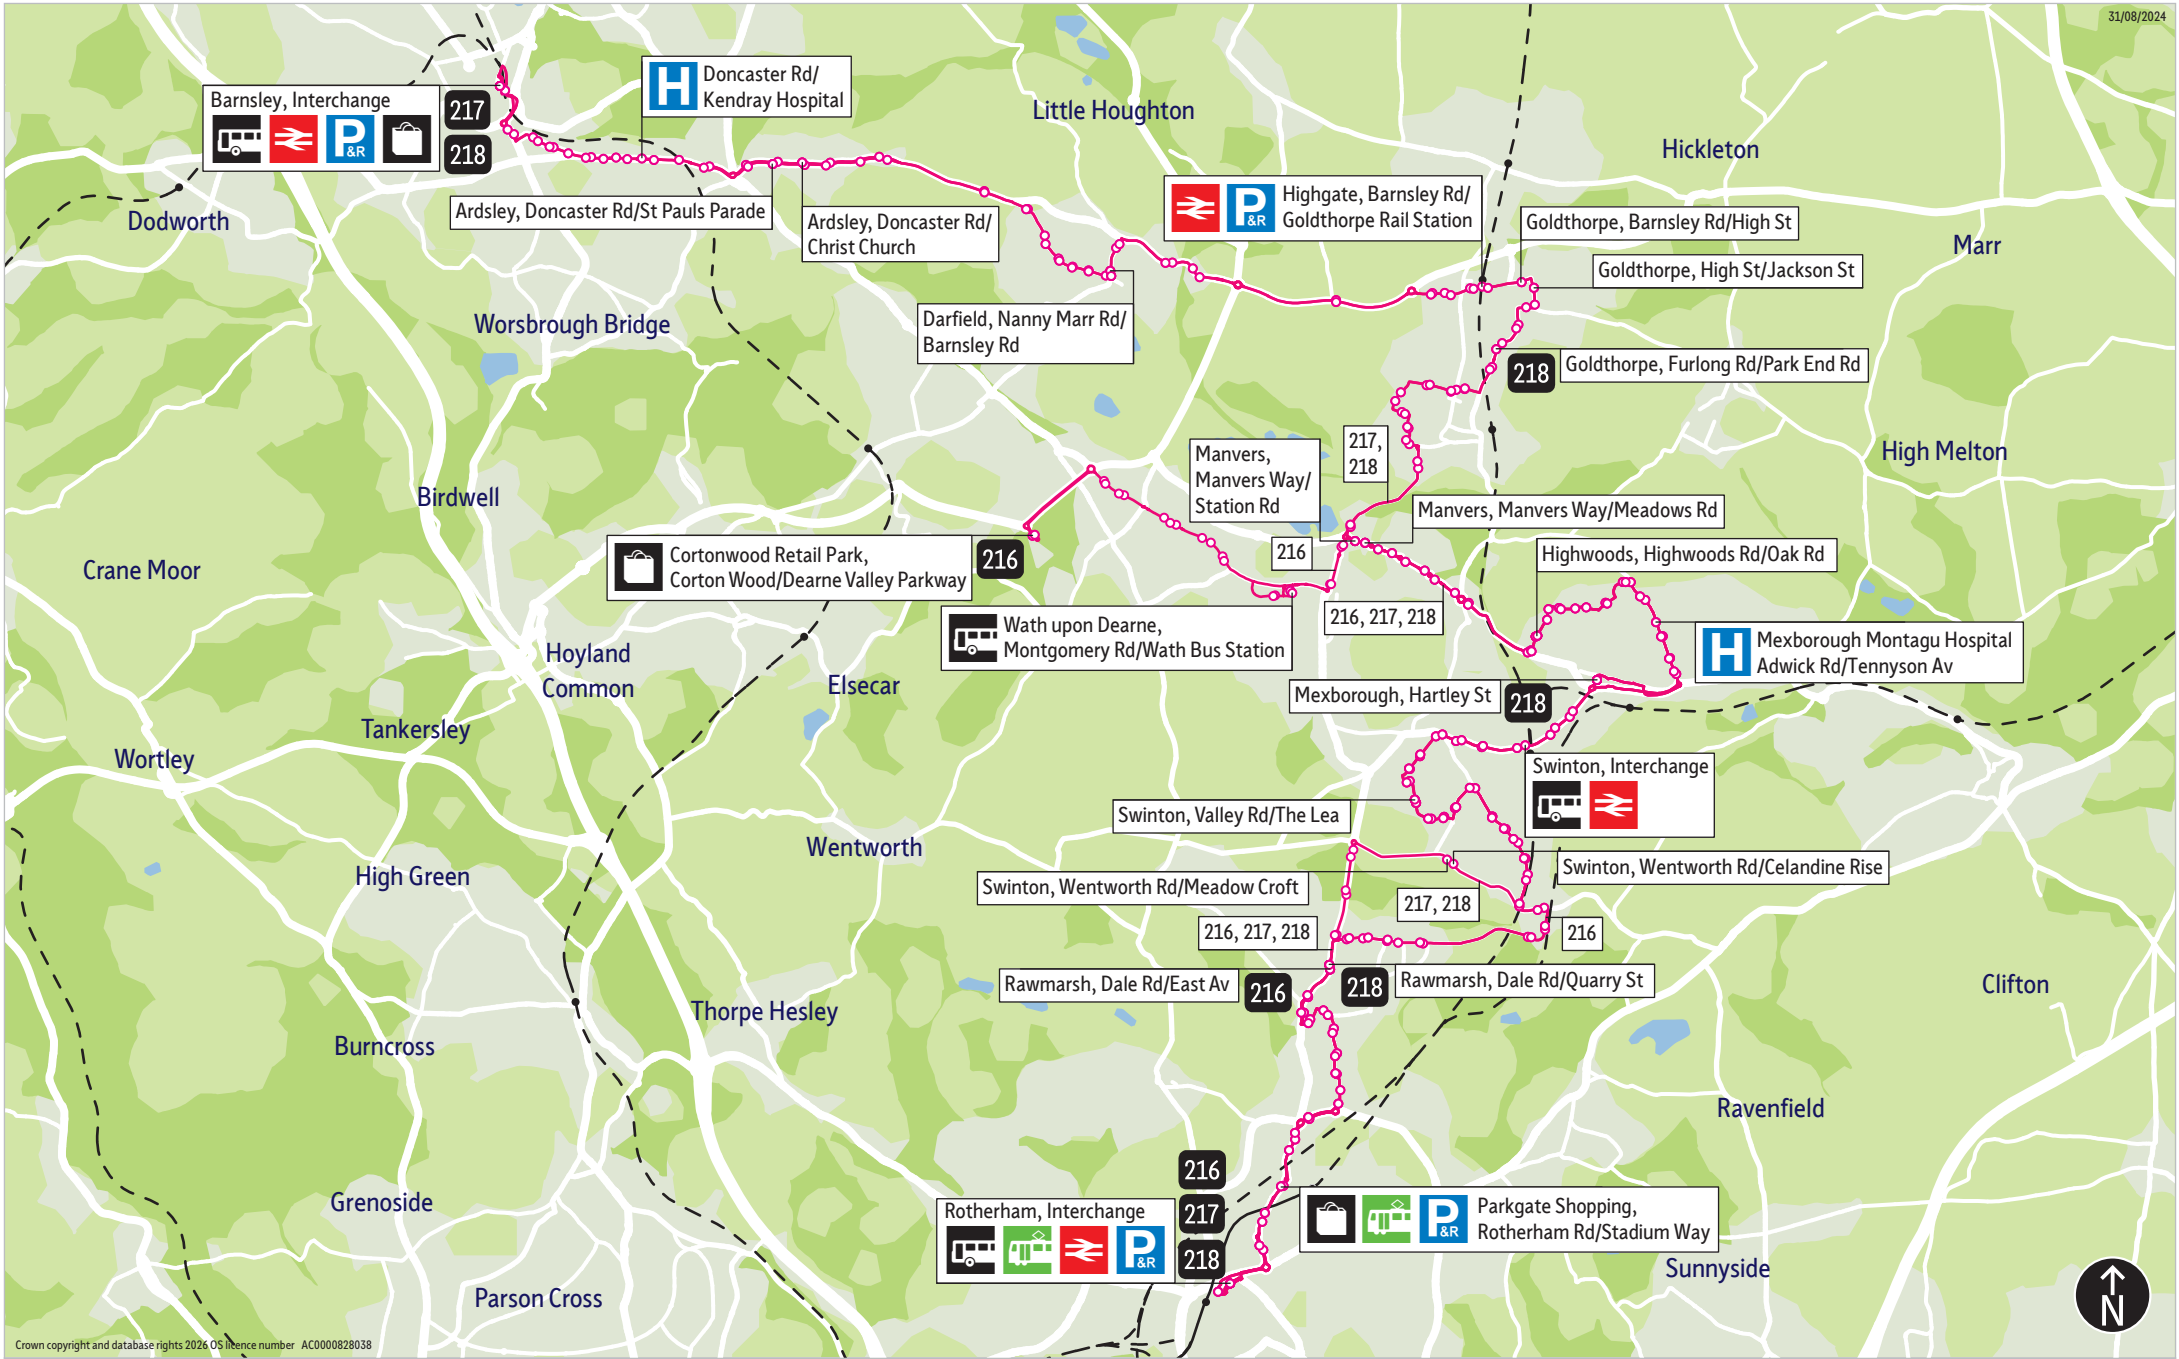

## Places on the route

    Rotherham Interchange  
   Parkgate Shopping  
  Swinton Interchange  
 Mexborough Montagu Hospital  
 Cortonwood Retail Park  
  Goldthorpe Rail Station  
 Kendray Hospital  
   Barnsley Interchange

As a result of the closure of the bus station, Stagecoach services 216, 217, 218, will instead be diverted from Greens Way onto West Street and Hartley Street.

# Bus route map for services 216, 217 & 218

31/08/2024

Crown copyright and database rights 2026 OS licence number AC0000828038

= Terminus point  
 = Public transport  
 = Shopping area  
 = Bus route & stops  
 - - - - = Rail line & station  
 - · - · = Tram route & stop

## Stopping points for service 216

**Rotherham, Interchange** ▶ St Anns Road ▶ **Parkgate** ▶ Rawmarsh Road ▶ Rotherham Road ▶ Great Eastern Way ▶ Barber's Avenue ▶ **Rawmarsh** ▶ Green Lane ▶ Bellows Road ▶ High Street ▶ Blyth Avenue ▶ Dale Road ▶ Kilnhurst Road ▶ **Kilnhurst** ▶ Glasshouse Lane ▶ Victoria Street ▶ Highthorn Road ▶ **Swinton** ▶ Fitzwilliam Street ▶ Piccadilly Road ▶ Valley Road ▶ Rookery Road ▶ Church Street ▶ Station Street ▶ Rowms Lane ▶ **Mexborough** ▶ Hartley Street ▶ Adwick Road ▶ Arnold Crescent ▶ **Highwoods** ▶ Maple Road ▶ Elm Road ▶ Highwoods Road ▶ **Manvers** ▶ Wath Road ▶ Manvers Way ▶ **Wath Upon Dearne** ▶ Station Road ▶ Montgomery Road ▶ Church Street ▶ **West Melton** ▶ Barnsley Road ▶ **Brampton** ▶ Wath Road ▶ **Cortonwood, Retail Park**