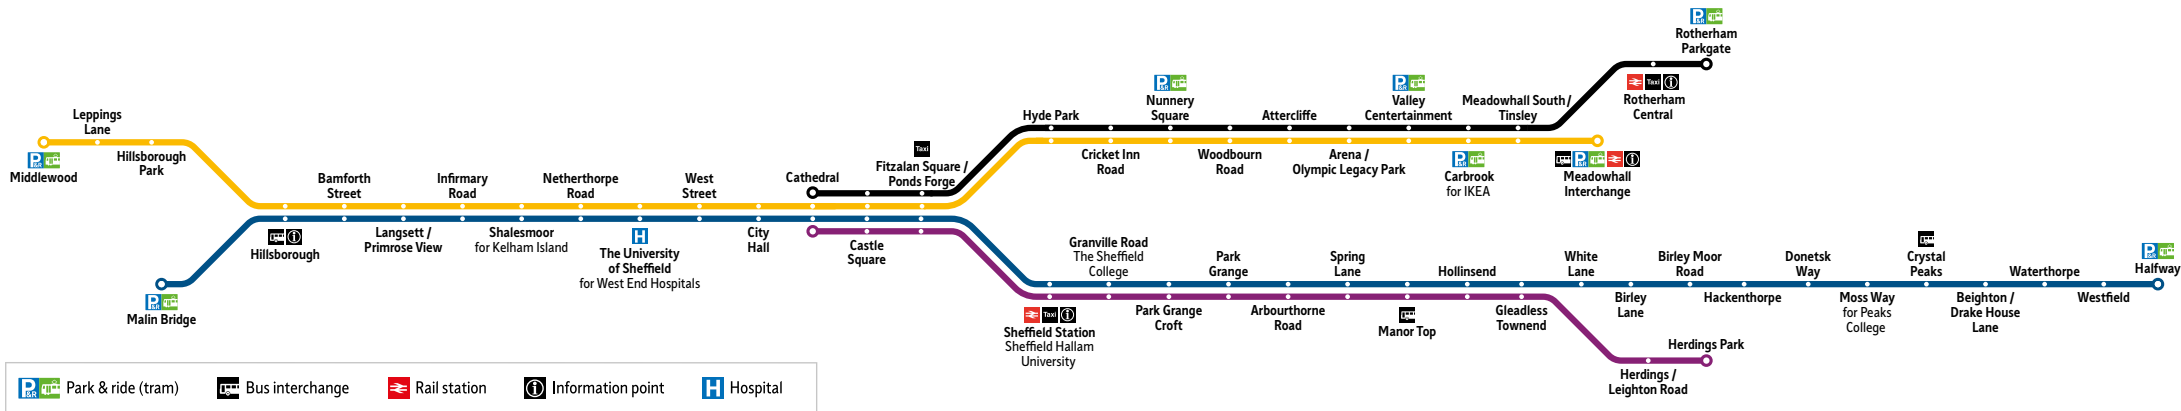

# Tram & Train Tram network map

## About this guide

South Yorkshire Supertram serves Sheffield and Rotherham with a network linking eight park and ride sites with:

- The City Centre
- Rail Stations
- Shopping Areas
- Universities
- The Cathedral
- Many popular Sports and Entertainment venues

The table shows you some of Sheffield's top destinations that are only a few minutes' walk from a tram stop.

Destination	Route	Nearest stop	Minutes from stop
<b>Arts &amp; Culture</b>			
			
City Hall	● ●	City Hall	2 mins
Kelham Island Museum	● ●	Shalesmoor	10 mins
O <sub>2</sub> Academy	● ● ● ●	Castle Square	3 mins
The Showroom	● ● ●	Sheffield Station	3 mins
Site Gallery	● ● ●	Sheffield Station	5 mins
Theatres and Galleries	● ● ● ●	Cathedral	6 mins
Valley Centertainment	● ● ●	Valley Centertainment	5 mins
Weston Park Museum	● ●	The University of Sheffield	10 mins
Winter Garden	● ● ● ●	Cathedral	3 mins
<b>Shopping</b>			
			
Crystal Peaks Shopping Centre	● ●	Crystal Peaks	5 mins
Devonshire Green	● ●	West Street	5 mins
Fargate Shopping area	● ● ● ●	Cathedral	1 min
Hillsborough Shopping Centre	● ●	Hillsborough Interchange	1 min
IKEA	● ● ●	Carbrook	1 min
Meadowhall Shopping Centre	● ● ●	Meadowhall Interchange	5 mins
The Moor and Markets	● ● ●	City Hall	7 mins
Orchard Square Shopping Centre	● ● ● ●	Cathedral	4 mins
Parkgate Shopping Centre	● ● ● ●	Rotherham Parkgate	5 mins
West Street Shopping area	● ●	West Street	1 min
<b>Sport and Leisure</b>			
			
English Institute of Sport Sheffield	● ● ● ●	Arena / Olympic Legacy Park	5 mins
Hillsborough Leisure Centre	● ●	Hillsborough Park	5 mins
Ice Sheffield	● ● ● ●	Arena / Olympic Legacy Park	5 mins
Olympic Legacy Park	● ● ● ●	Arena / Olympic Legacy Park	5 mins
Ponds Forge Int. Sports Centre	● ● ● ●	Fitzalan Square	3 mins
Rotherham United FC	● ● ● ●		
Sheffield Arena (for Sheffield Steelers)	● ● ● ●	Arena / Olympic Legacy Park	5 mins
Sheffield United FC	● ● ● ●	Granville Road	10 mins
Sheffield Wednesday FC	● ● ● ●	Leppings Lane	5 mins