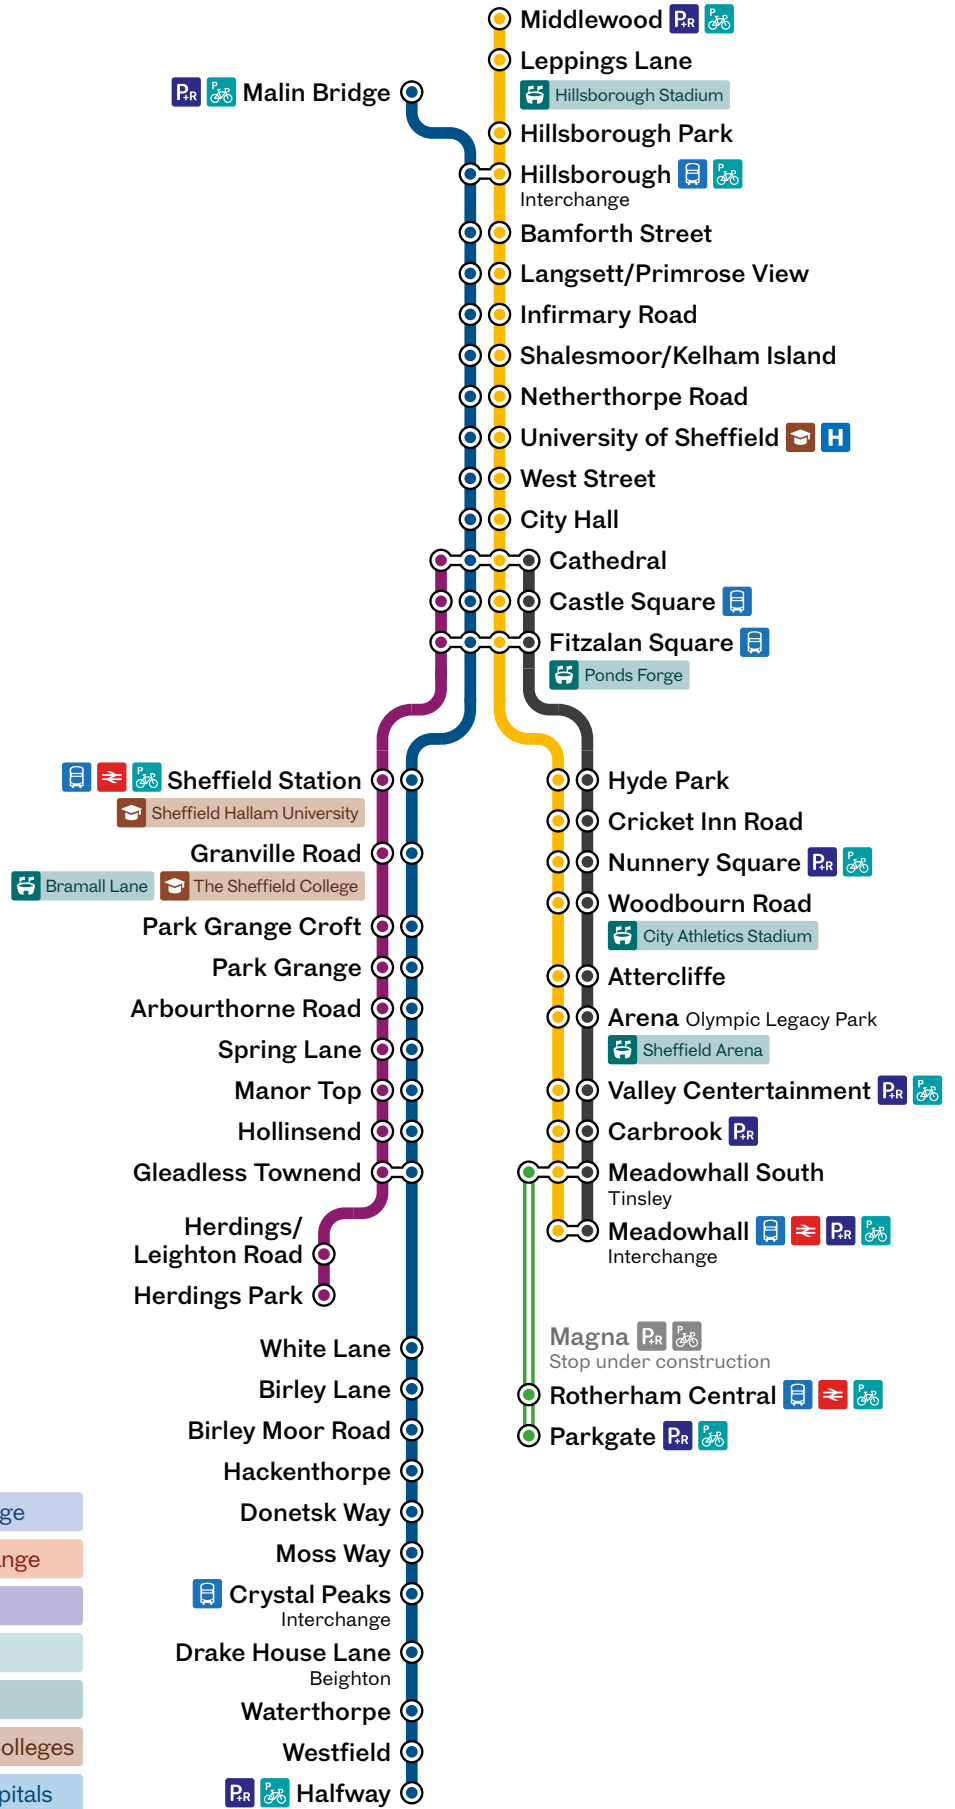

Magna Tram Train Station Project

To enable construction of a new station at Magna, there will be temporary changes to Tram Train services on Saturday evenings.

From Saturday 29 March until winter 2025, Tram Train services on Saturdays after 5pm will not be able to operate between Meadowhall South, Rotherham Central and Parkgate.

During this time, Tram Train services will divert to Meadowhall Interchange.

Change at Meadowhall South for replacement buses towards Parkgate.

To find out more information please visit:

travelsouthyorkshire.com/Magna