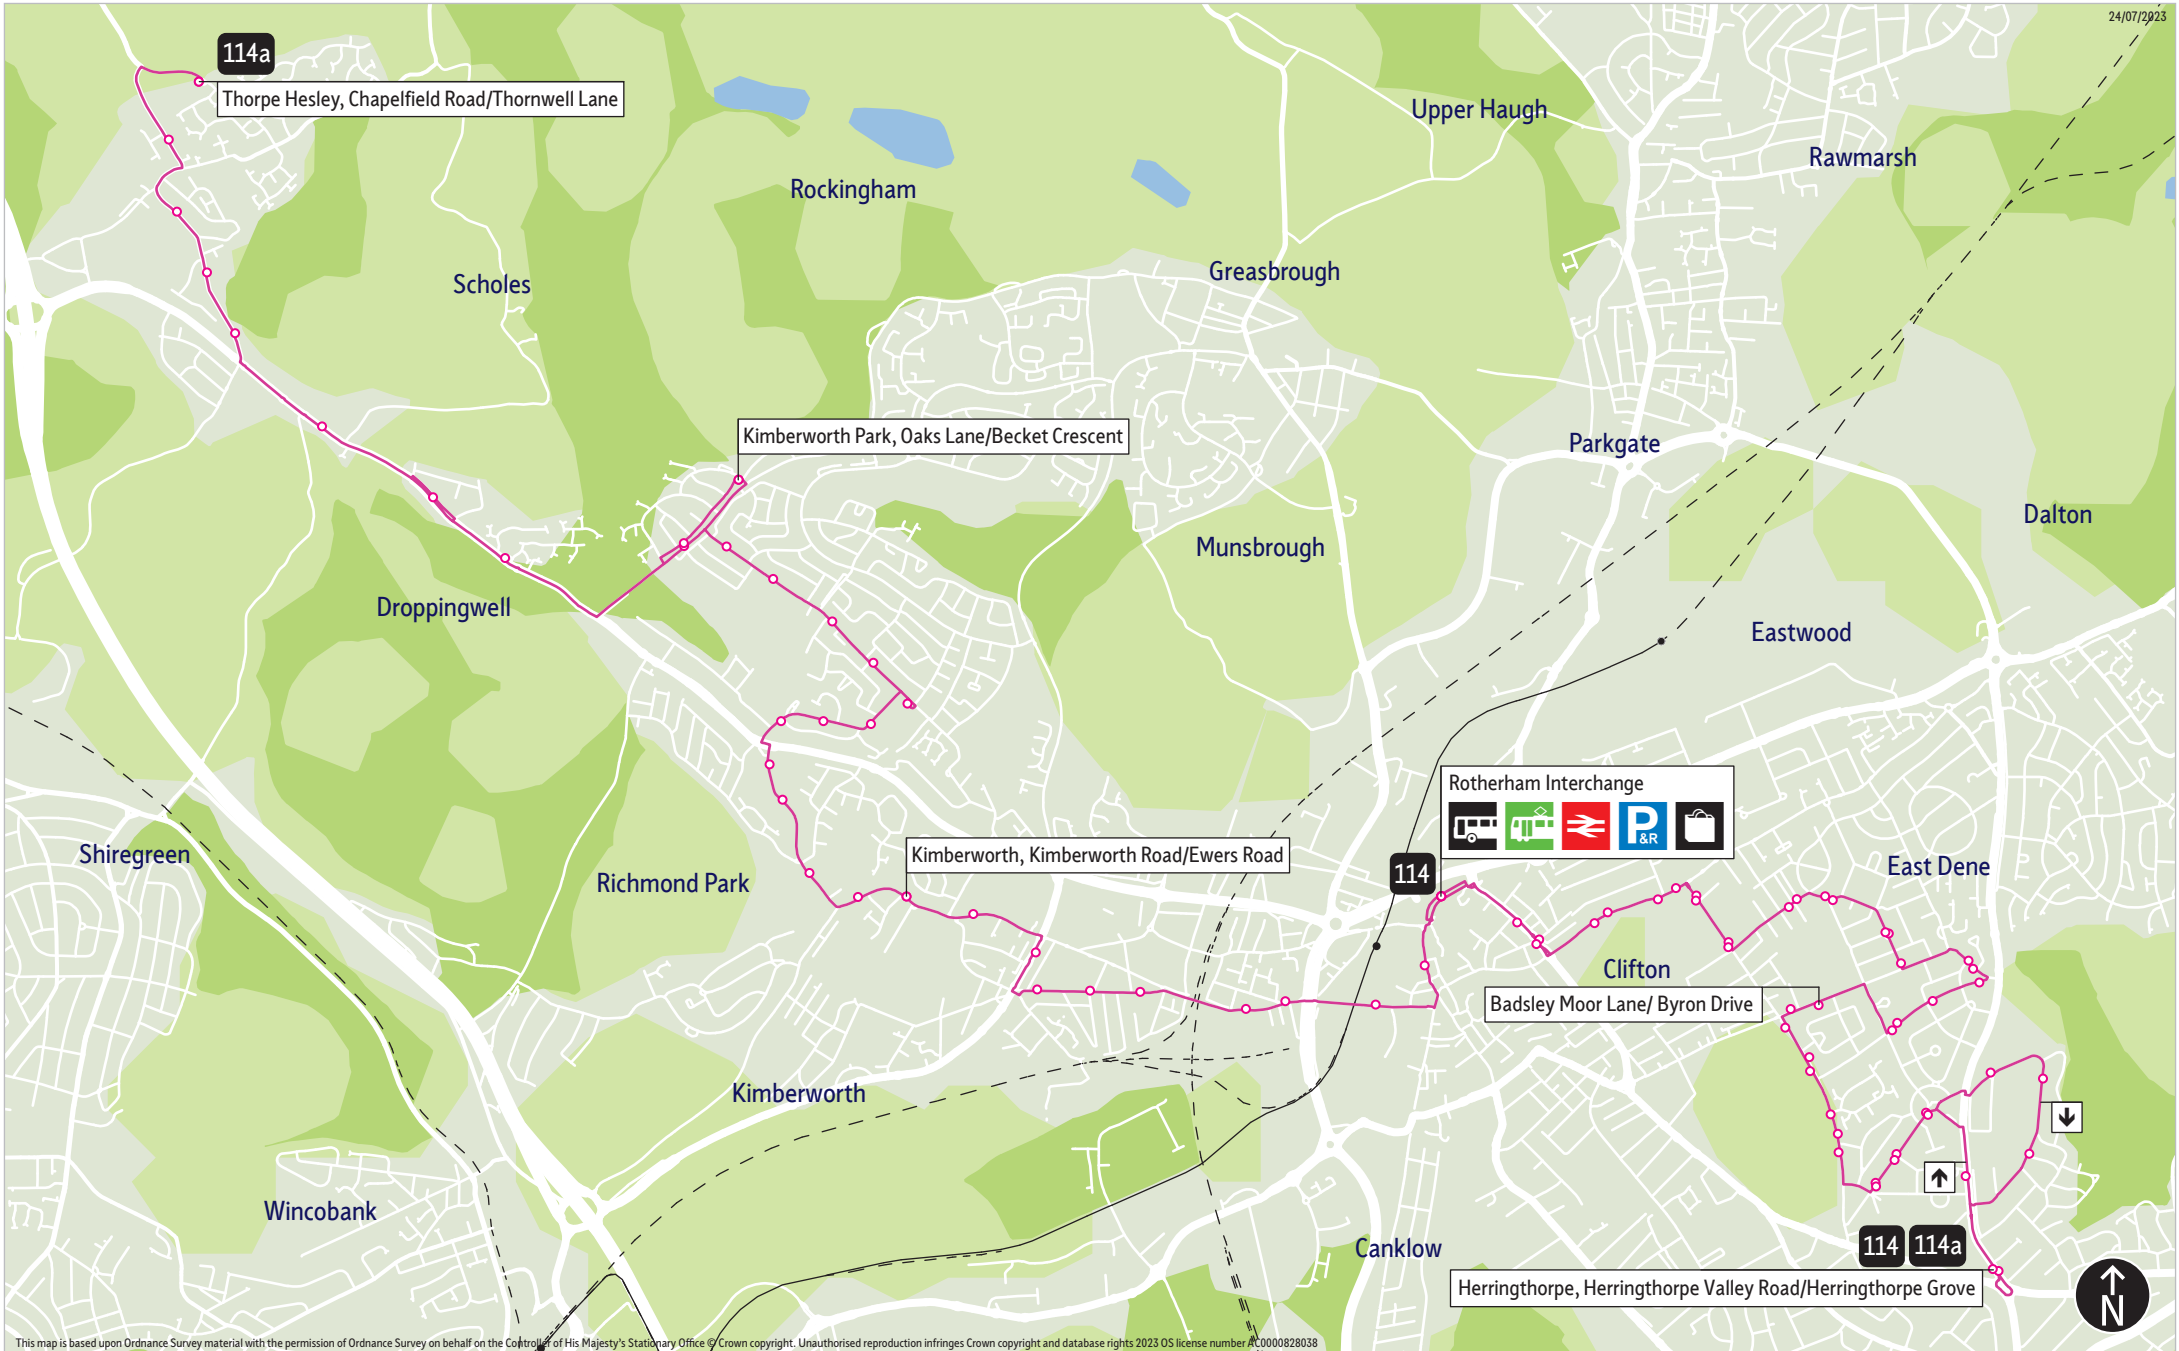

Bus route map for services 114 and 114a

24/07/2023

- = Terminus point
- = Public transport
- = Shopping area
- = Bus route & stops
- = Rail line & station
- = Tram route & stop