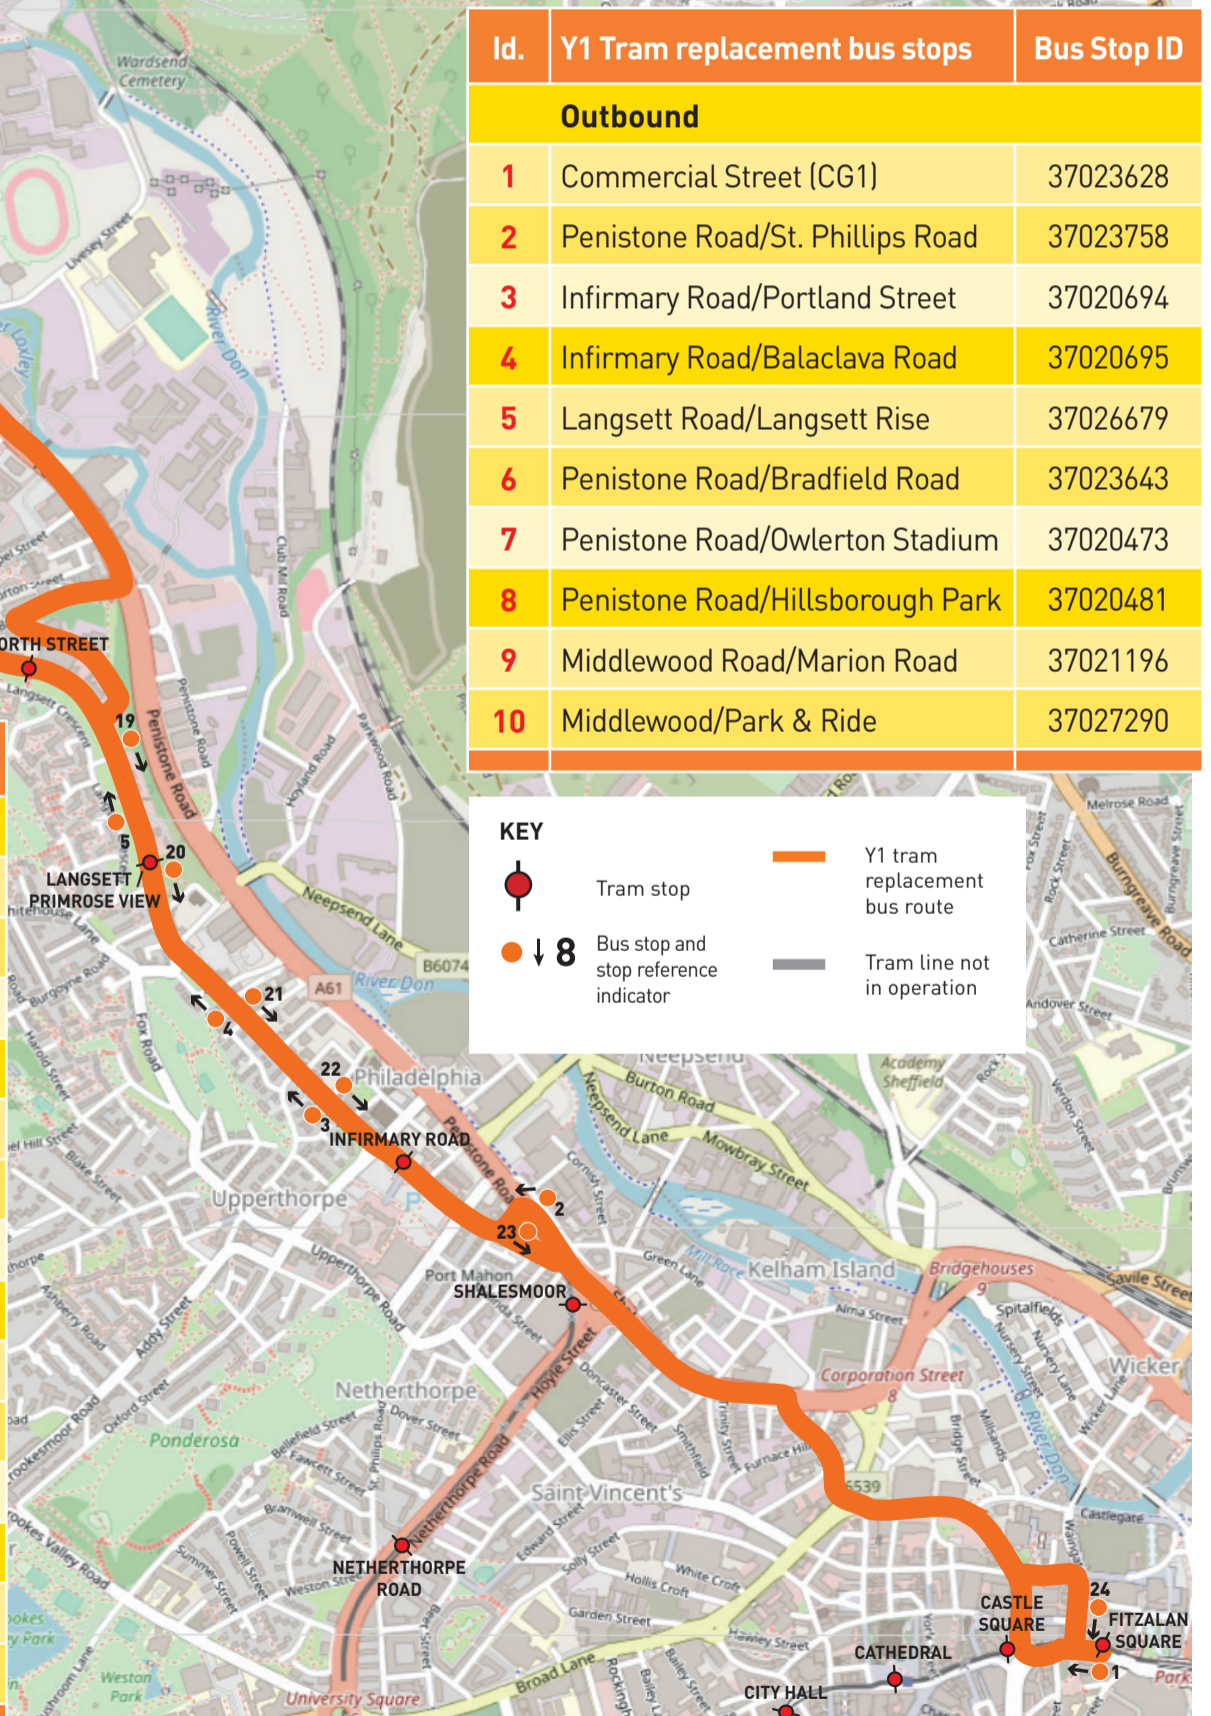

Tram Replacement Bus Service

Y1 route map

Rail
Replacement
Project

Y1 ROUTE COMMERCIAL STREET ↔ MIDDLEWOOD PARK & RIDE

Blue and Yellow Route Trams are unable to operate between Cathedral and Middlewood / Malin Bridge

The Y1 replacement bus service, provided by: Stagecoach & Powell's on behalf of SYPTE, will run up to every 12 minutes on Saturday (Stagecoach) and up to every 20 minutes on Sunday (Powell's). Both services will connect with trams at Fitzalan Square.

Use this map on Saturday 26 and Sunday 27 September 2020

Id.	Y1 Tram replacement bus stops	Bus Stop ID
Outbound		
1	Commercial Street (CG1)	37023628
2	Penistone Road/St. Phillips Road	37023758
3	Infirmary Road/Portland Street	37020694
4	Infirmary Road/Balaclava Road	37020695
5	Langsett Road/Langsett Rise	37026679
6	Penistone Road/Bradfield Road	37023643
7	Penistone Road/Owlerton Stadium	37020473
8	Penistone Road/Hillsborough Park	37020481
9	Middlewood Road/Marion Road	37021196
10	Middlewood/Park & Ride	37027290

Id.	Y1 Tram replacement bus stops	Bus Stop ID
Inbound		
11	Middlewood Road/Marion Road	37021194
12	Middlewood Road/Catch Bar Lane	37025493
13	Middlewood Road/Shepperson Road	37020489
14	Middlewood Road/Leader Road	37025472
15	Middlewood Road/Dykes Hall Road	37021424
16	Hillsborough Interchange (H1)	37010225
17	Middlewood Road/Ripley Street	37027573
18	Langsett Road/Bamforth Street	37023734
19	Langsett Road/Cuthbert Bank Road	37023770
20	Langsett Road/ Primrose Hill	37020697
21	Infirmary Road/West Don Street	37020696
22	Infirmary Road/Portland Street	37023731
23	Infirmary Road/Penistone Road	37023732
24	Haymarket CG21 (near B & M)	37022816