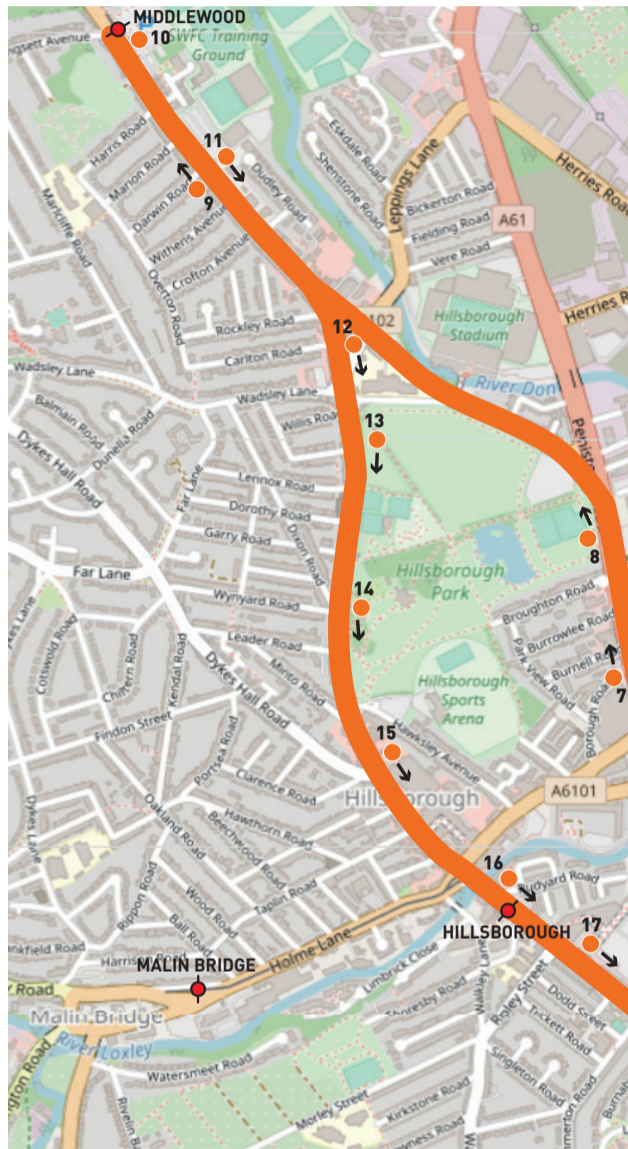

Tram Replacement Bus Service

Y1 route map

Rail
Replacement
Project

Y1 ROUTE COMMERCIAL STREET ↔ MIDDLEWOOD PARK & RIDE

Blue and Yellow Route Trams are unable to operate between Cathedral and Middlewood / Malin Bridge

The Y1 replacement bus service, provided by: Stagecoach & Powell's on behalf of SYPTE, will run up to every 12 minutes on Saturday (Stagecoach) and up to every 20 minutes on Sunday (Powell's). Both services will connect with trams at Fitzalan Square.

Use this map on Saturday 26 and Sunday 27 September 2020

Id.	Y1 Tram replacement bus stops	Bus Stop ID
Outbound		
1	Commercial Street (CG1)	37023628
2	Penistone Road/St. Phillips Road	37023758
3	Infirmary Road/Portland Street	37020694
4	Infirmary Road/Balaclava Road	37020695
5	Langsett Road/Langsett Rise	37026679
6	Penistone Road/Bradfield Road	37023643
7	Penistone Road/Owlerton Stadium	37020473
8	Penistone Road/Hillsborough Park	37020481
9	Middlewood Road/Marion Road	37021196
10	Middlewood/Park & Ride	37027290

Id.	Y1 Tram replacement bus stops	Bus Stop ID
Inbound		
11	Middlewood Road/Marion Road	37021194
12	Middlewood Road/Catch Bar Lane	37025493
13	Middlewood Road/Shepperson Road	37020489
14	Middlewood Road/Leader Road	37025472
15	Middlewood Road/Dykes Hall Road	37021424
16	Hillsborough Interchange (H1)	37010225
17	Middlewood Road/Ripley Street	37027573
18	Langsett Road/Bamforth Street	37023734
19	Langsett Road/Cuthbert Bank Road	37023770
20	Langsett Road/ Primrose Hill	37020697
21	Infirmary Road/West Don Street	37020696
22	Infirmary Road/Portland Street	37023731
23	Infirmary Road/Penistone Road	37023732
24	Haymarket CG21 (near B & M)	37022816