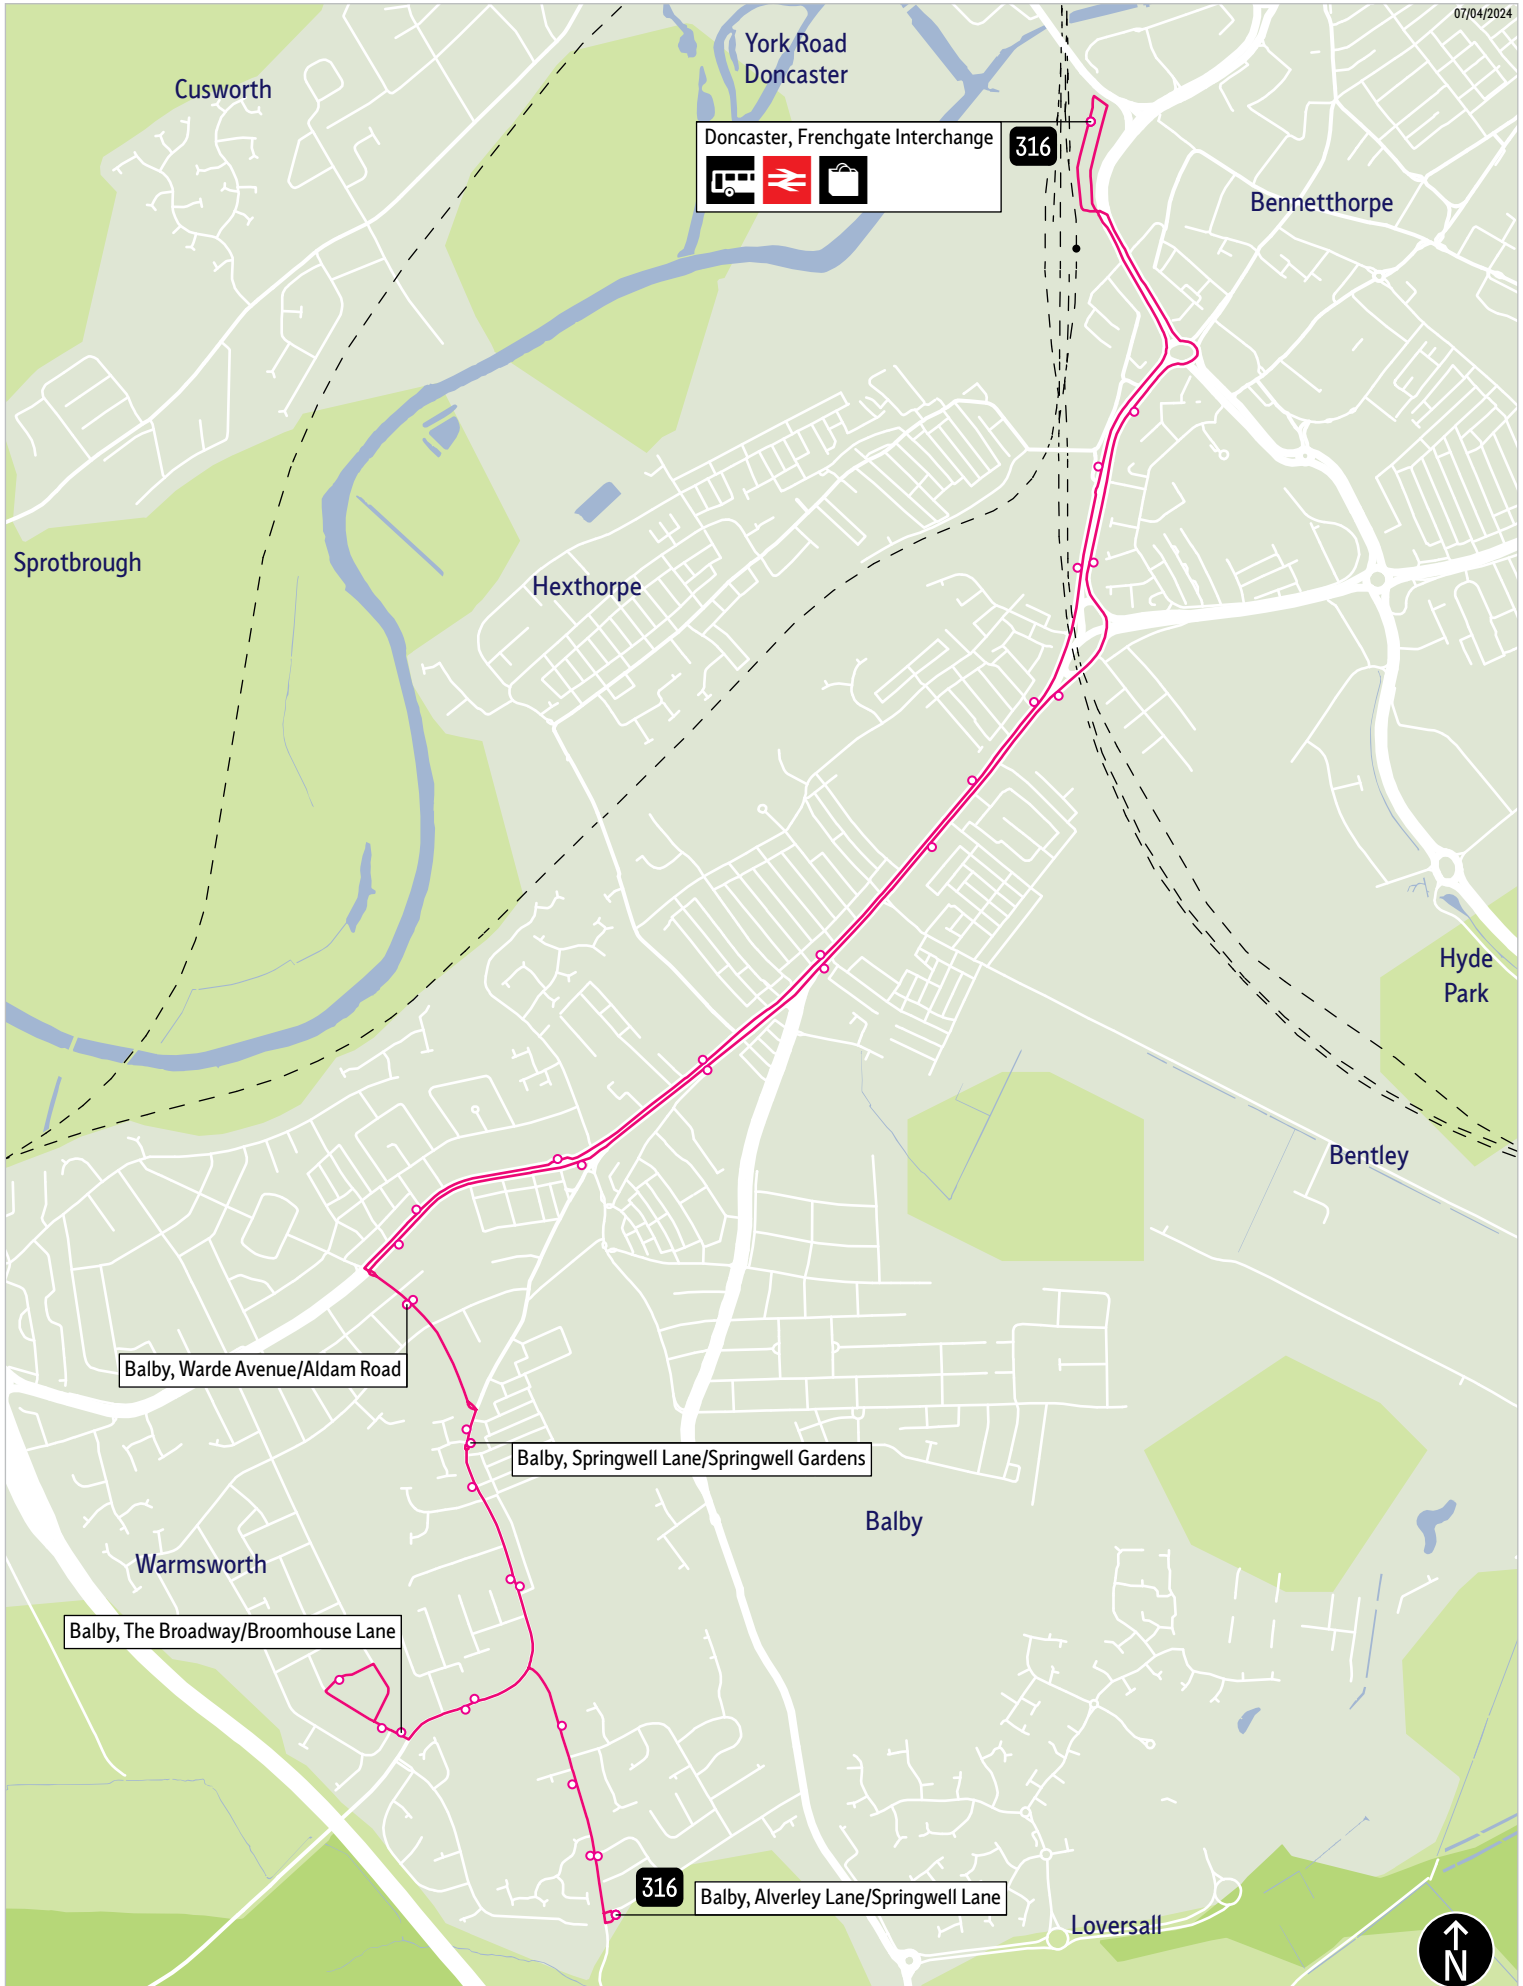

Bus route map for service 316

07/04/2024

This map is based upon Ordnance Survey material with the permission of Ordnance Survey on behalf of the Controller of Her Majesty's Stationery Office © Crown copyright. Unauthorised reproduction infringes Crown copyright and database rights 2024 OS licence number AC0000828038

■ = Terminus point   = Public transport   = Shopping area   = Bus route & stops   = Rail line & station   = Tram route & stop