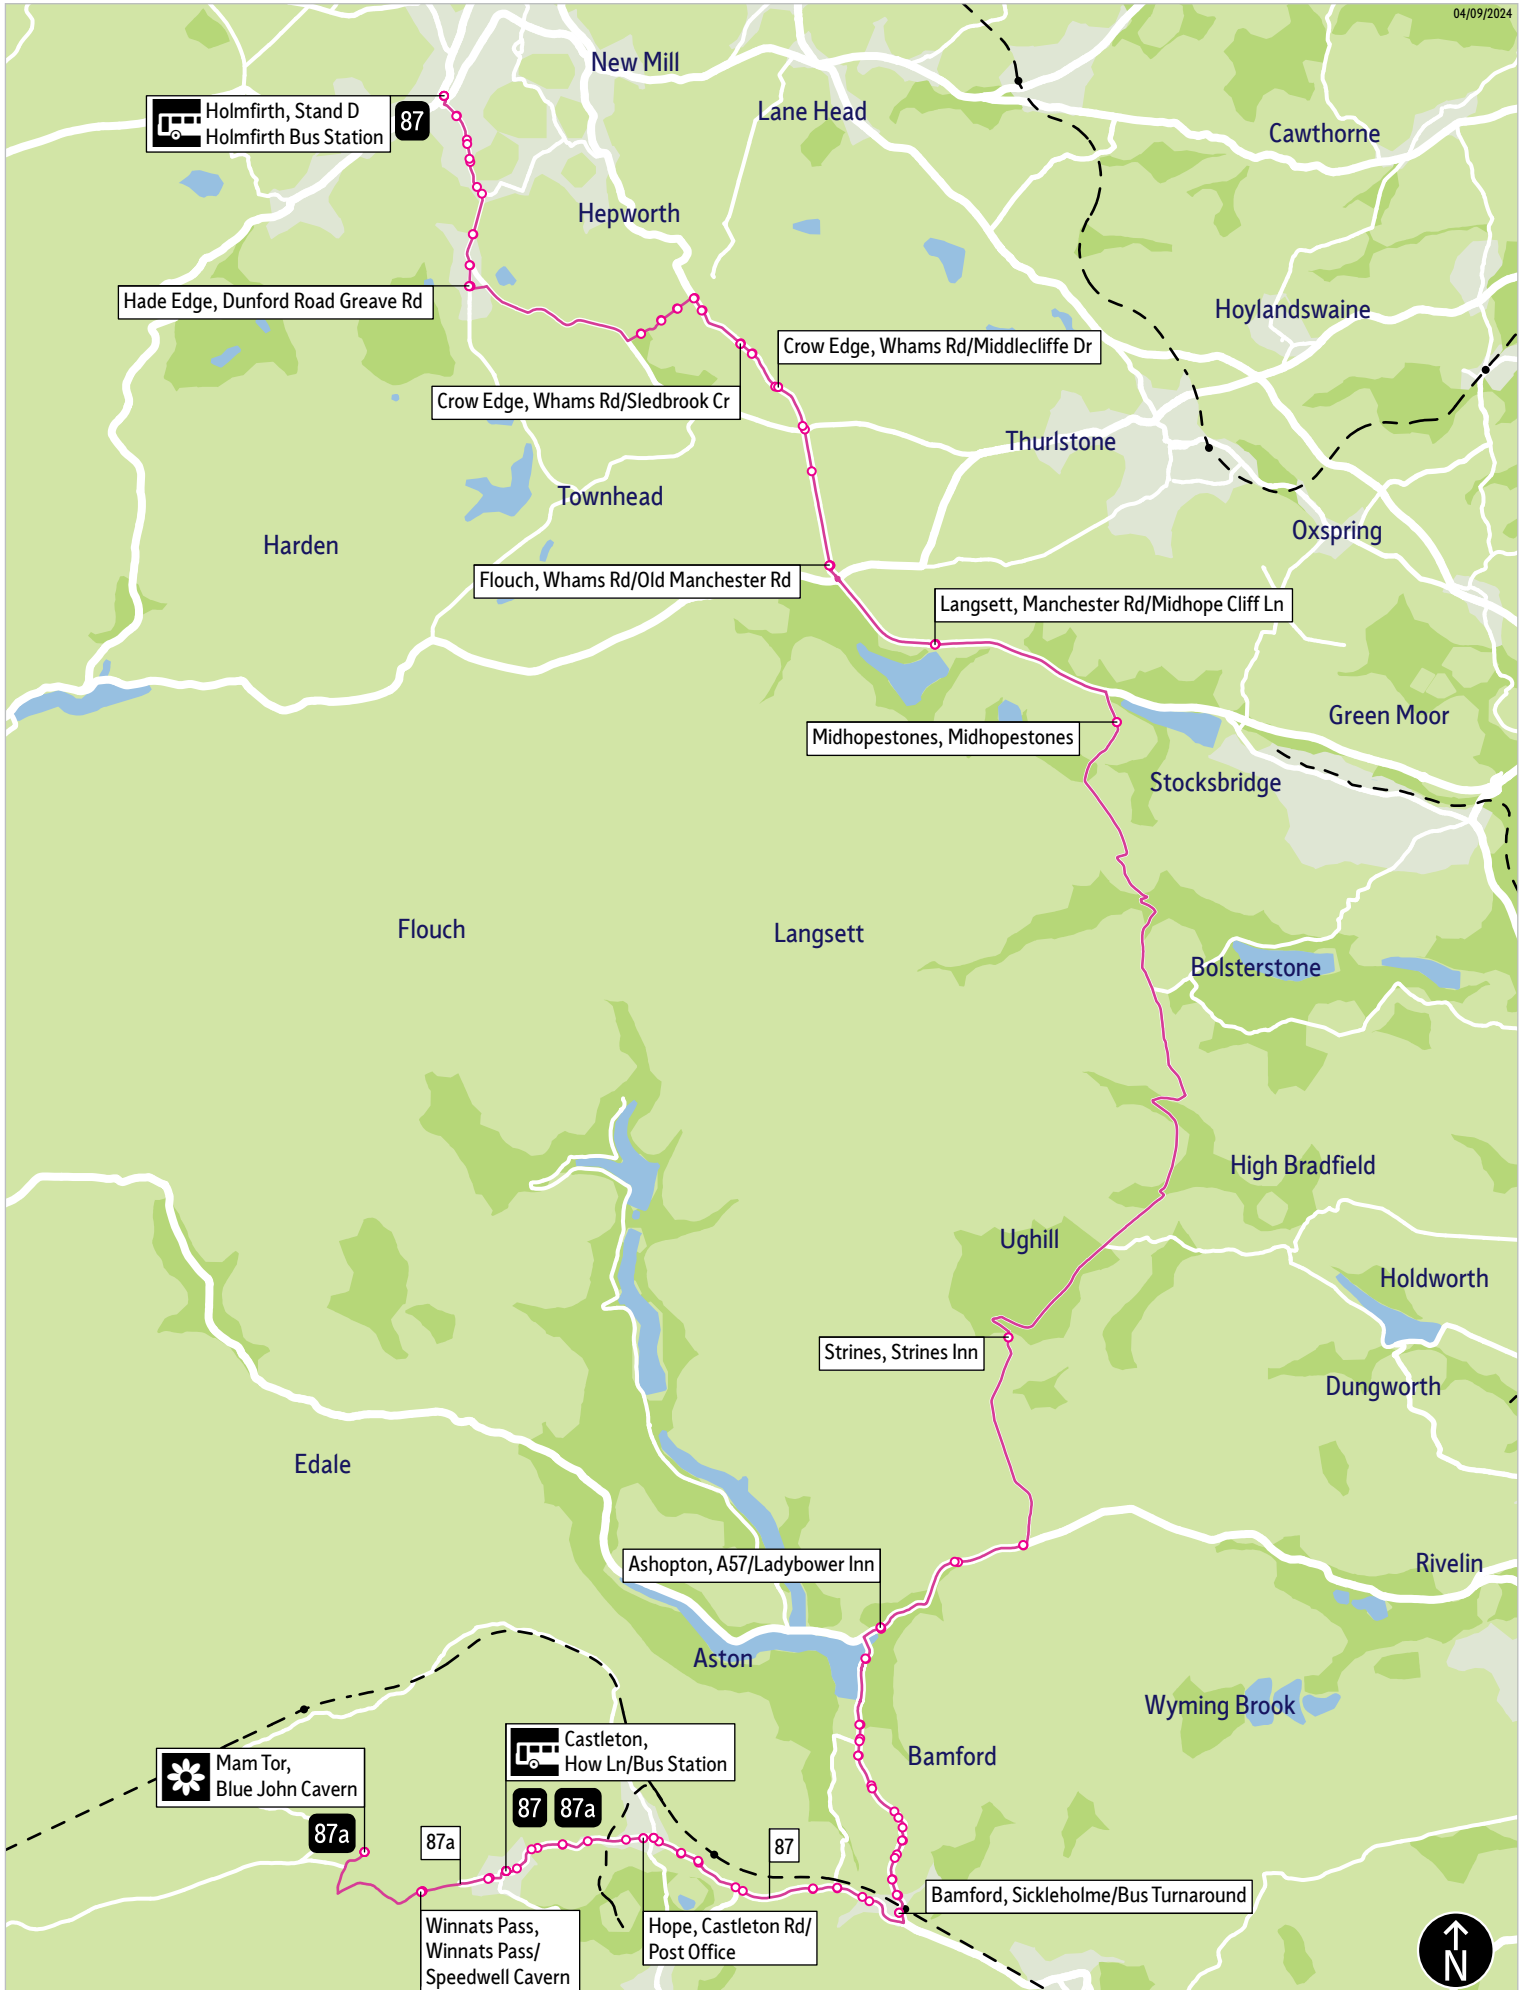

Bus route map for service 87 & 87a

04/09/2024

This map is based upon Ordnance Survey material with the permission of Ordnance Survey on behalf of the Controller of Her Majesty's Stationery Office © Crown copyright. Unauthorised reproduction infringes Crown copyright and database rights 2024 OS licence number AC0000828038

■ = Terminus point
🚏 = Public transport
🛒 = Shopping area
🚚 = Bus route & stops
--- = Rail line & station
— = Tram route & stop