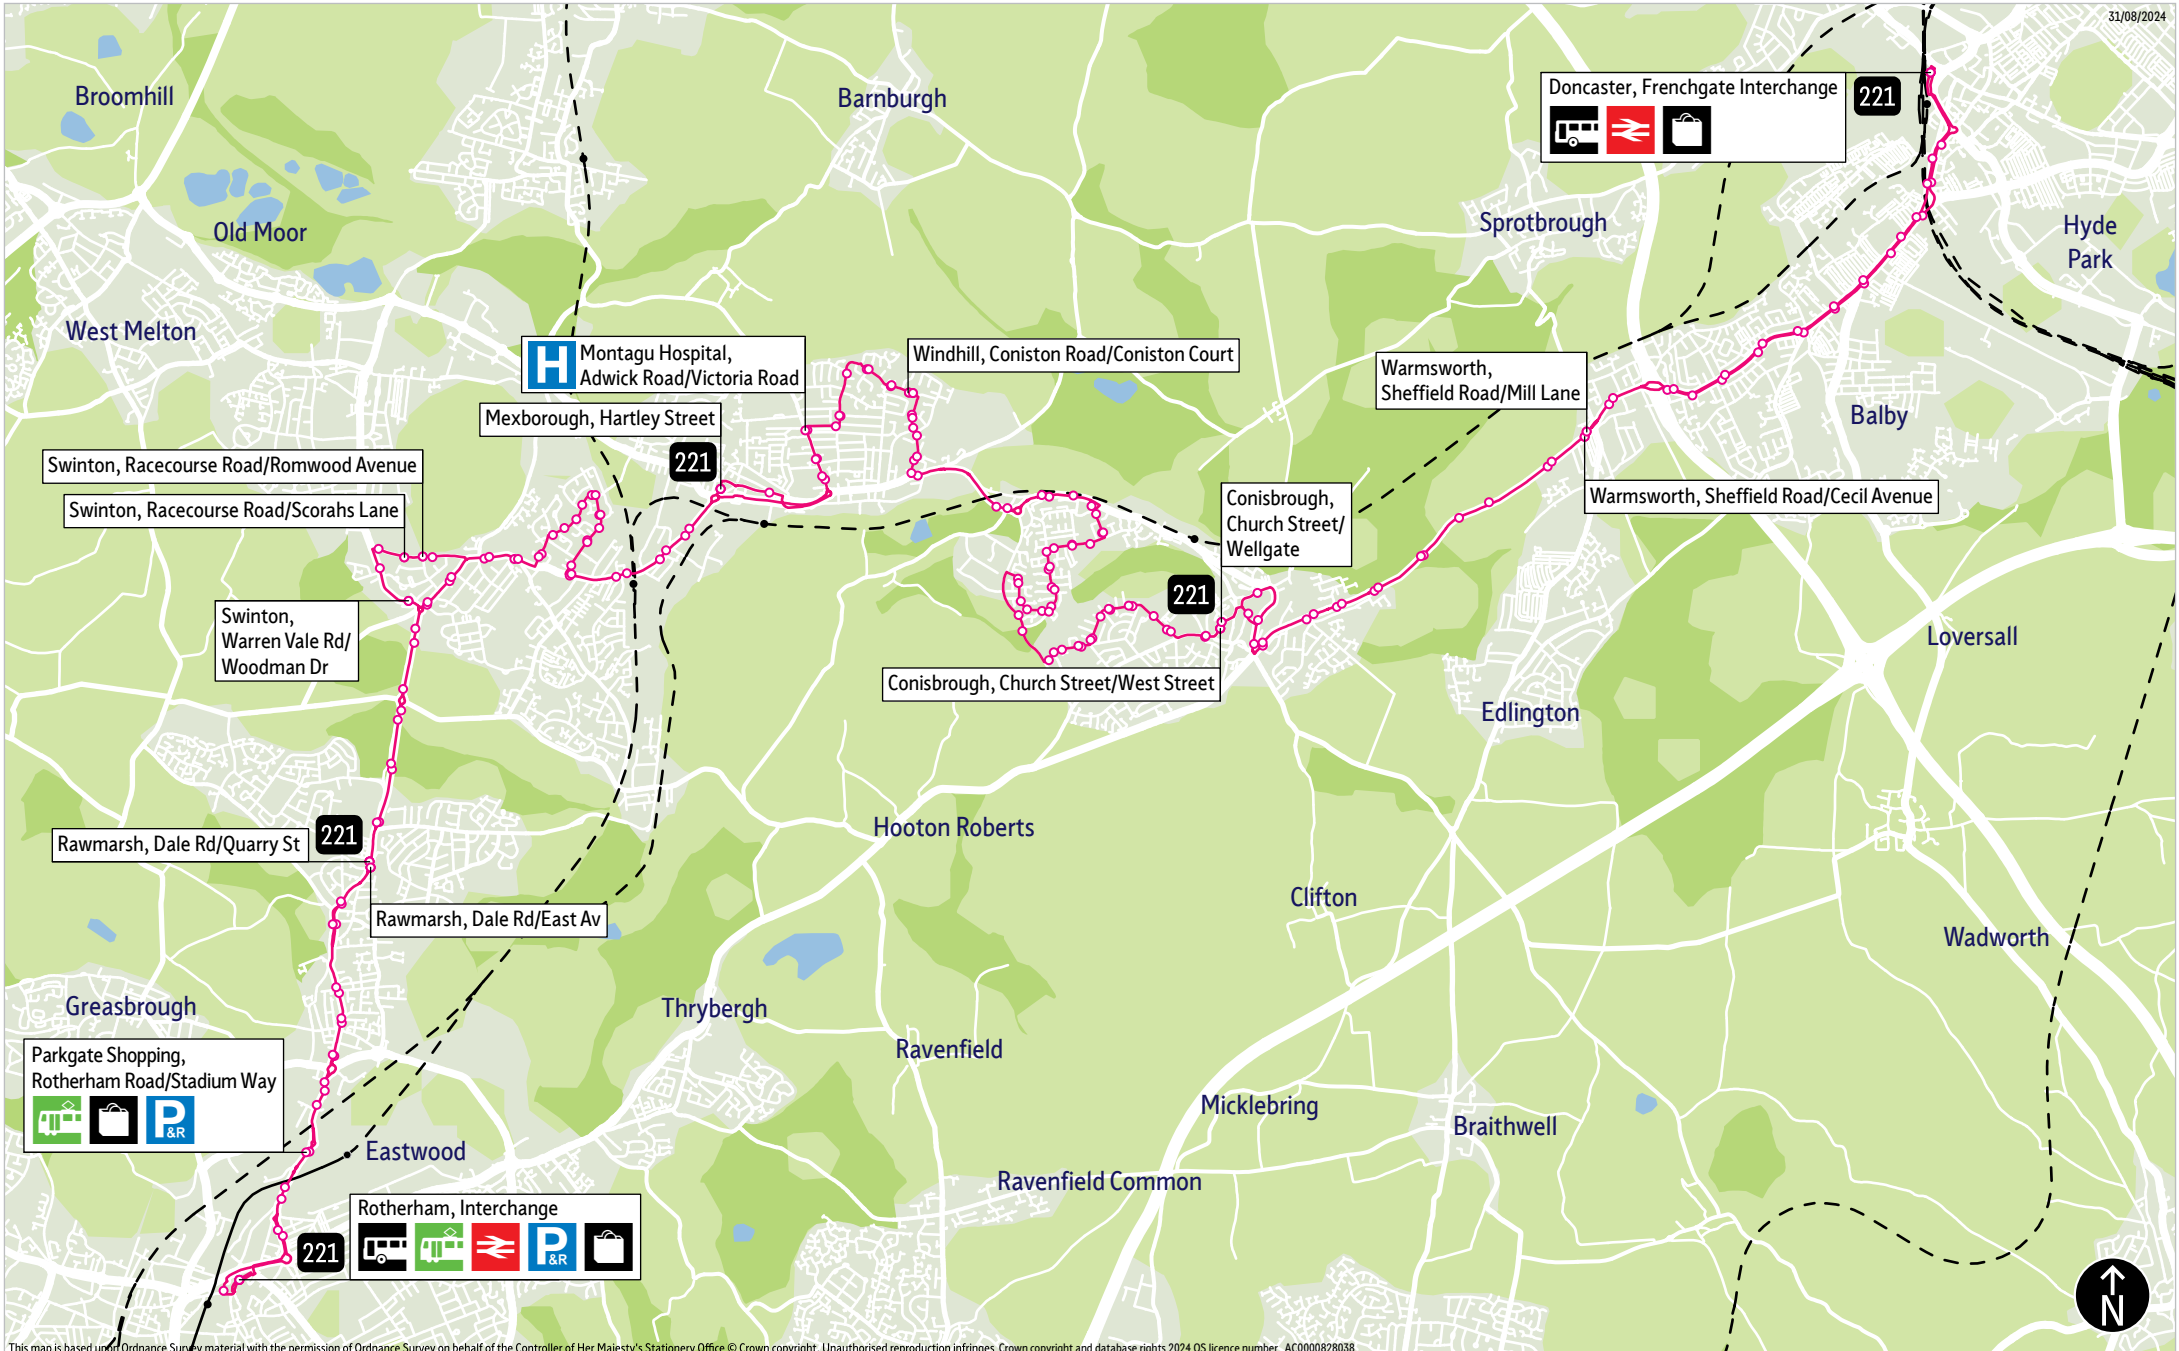

Bus route map for service 221

31/08/2024

- = Terminus point
- = Public transport
- = Shopping area
- = Bus route & stops
- = Rail line & station
- = Tram route & stop