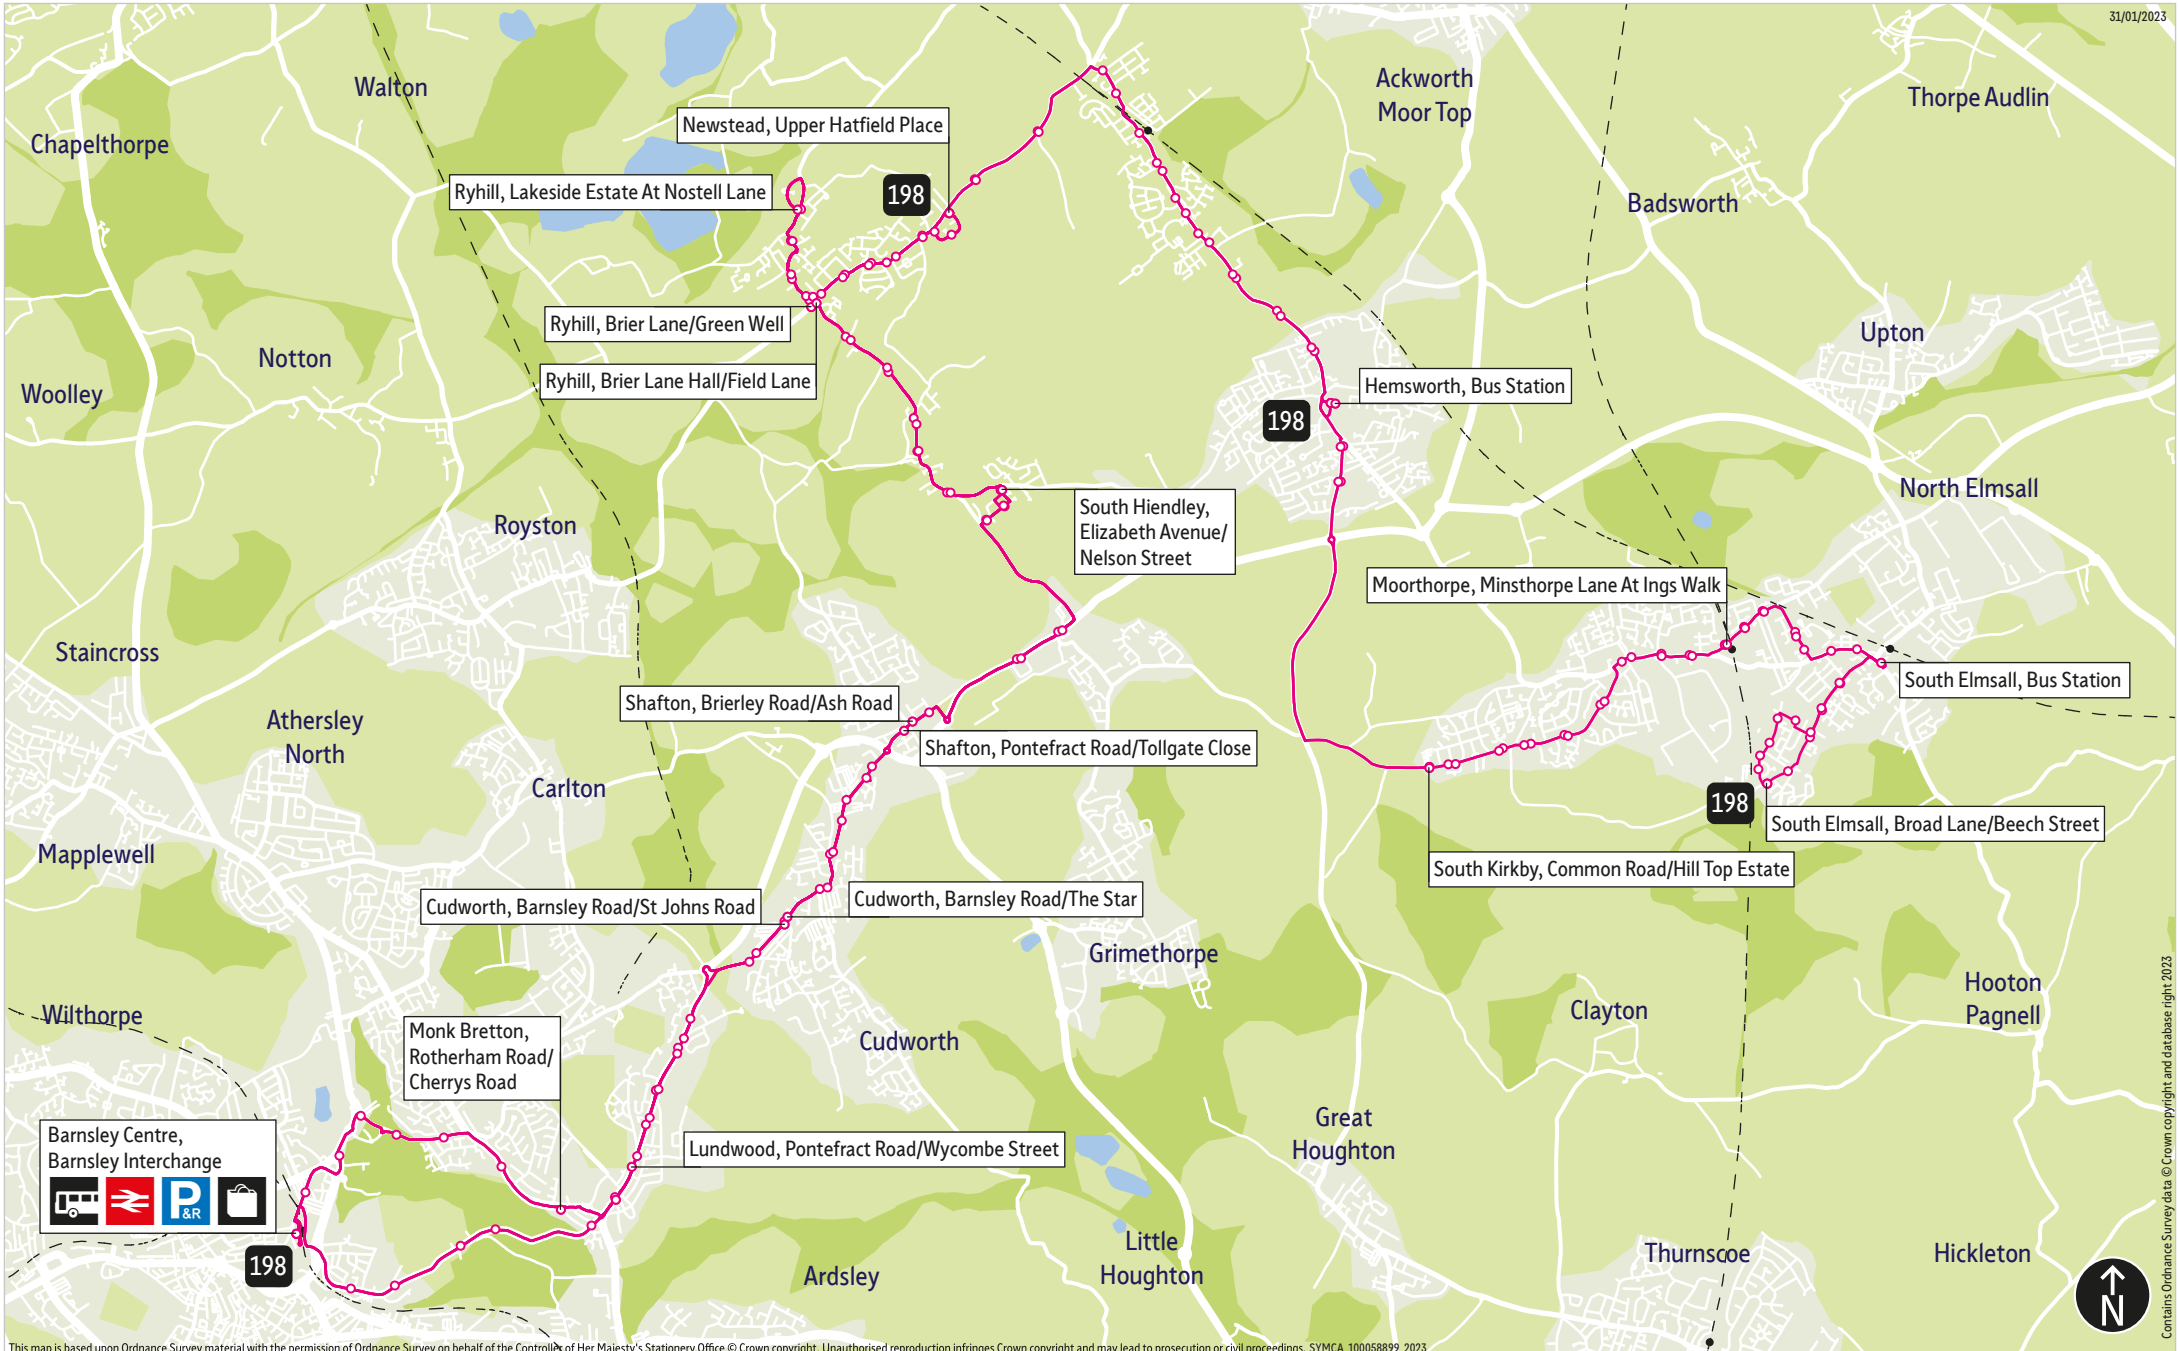

Bus route map for service 198

= Terminus point
 = Public transport
 = Shopping area
 = Bus route & stops
 = Rail line & station
 = Tram route & stop