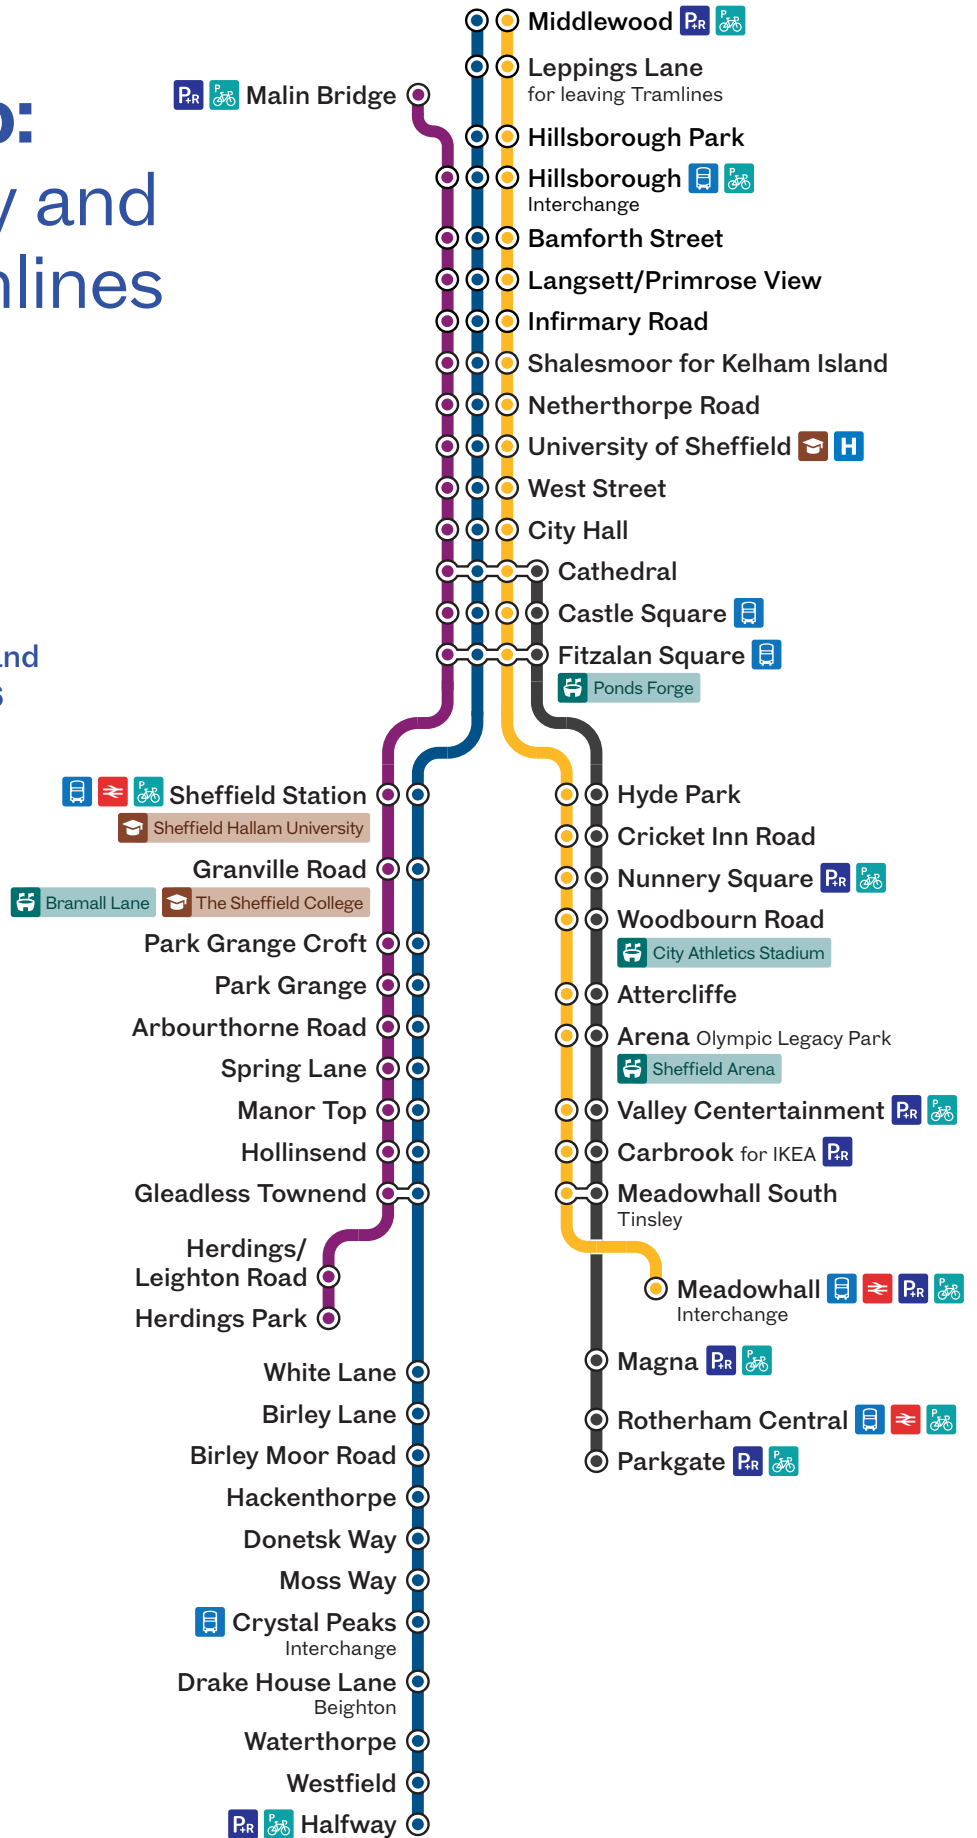

# Supertram Network Map: Daytime Friday and Saturday Tramlines service

Additional trams will operate between 1100-1800 from the city centre to the event.

Trams between Fitzalan Square and Middlewood will run up to every 6 minutes.

## Routes

- Blue
- Purple
- Tram Train
- Yellow

## Key

-  Bus Interchange
-  Train Interchange
-  Park and Ride
-  Cycle Parking
-  Stadiums
-  Universities/Colleges
-  West End Hospitals

Plan ahead and view more information:

[travelsouthyorkshire.com/Tramlines](https://travelsouthyorkshire.com/Tramlines)