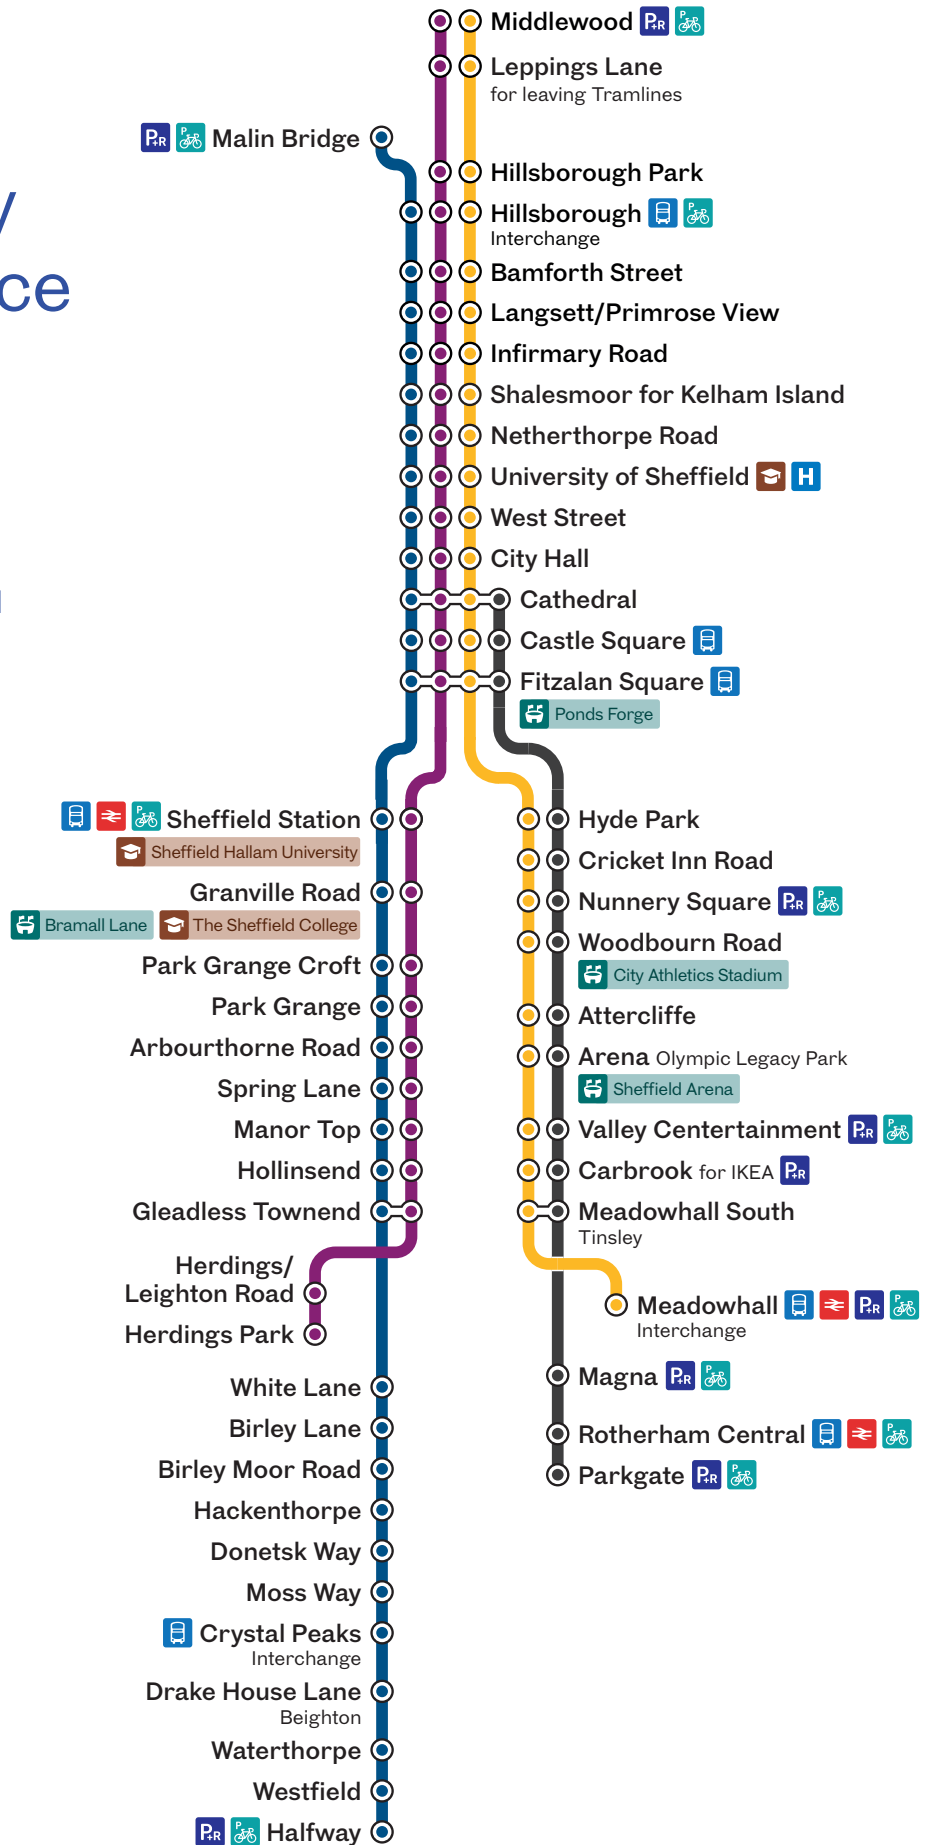

Supertram Network Map: Daytime Sunday Tramlines service

Additional trams will operate between 1100-1800 from the city centre to the event.

Trams between Fitzalan Square and Middlewood will run up to every 6 minutes.

Routes

- Blue
- Purple
- Tram Train
- Yellow

Key

-  Bus Interchange
-  Train Interchange
-  Park and Ride
-  Cycle Parking
-  Stadiums
-  Universities/Colleges
-  West End Hospitals

Plan ahead and view more information:

travelsouthyorkshire.com/Tramlines