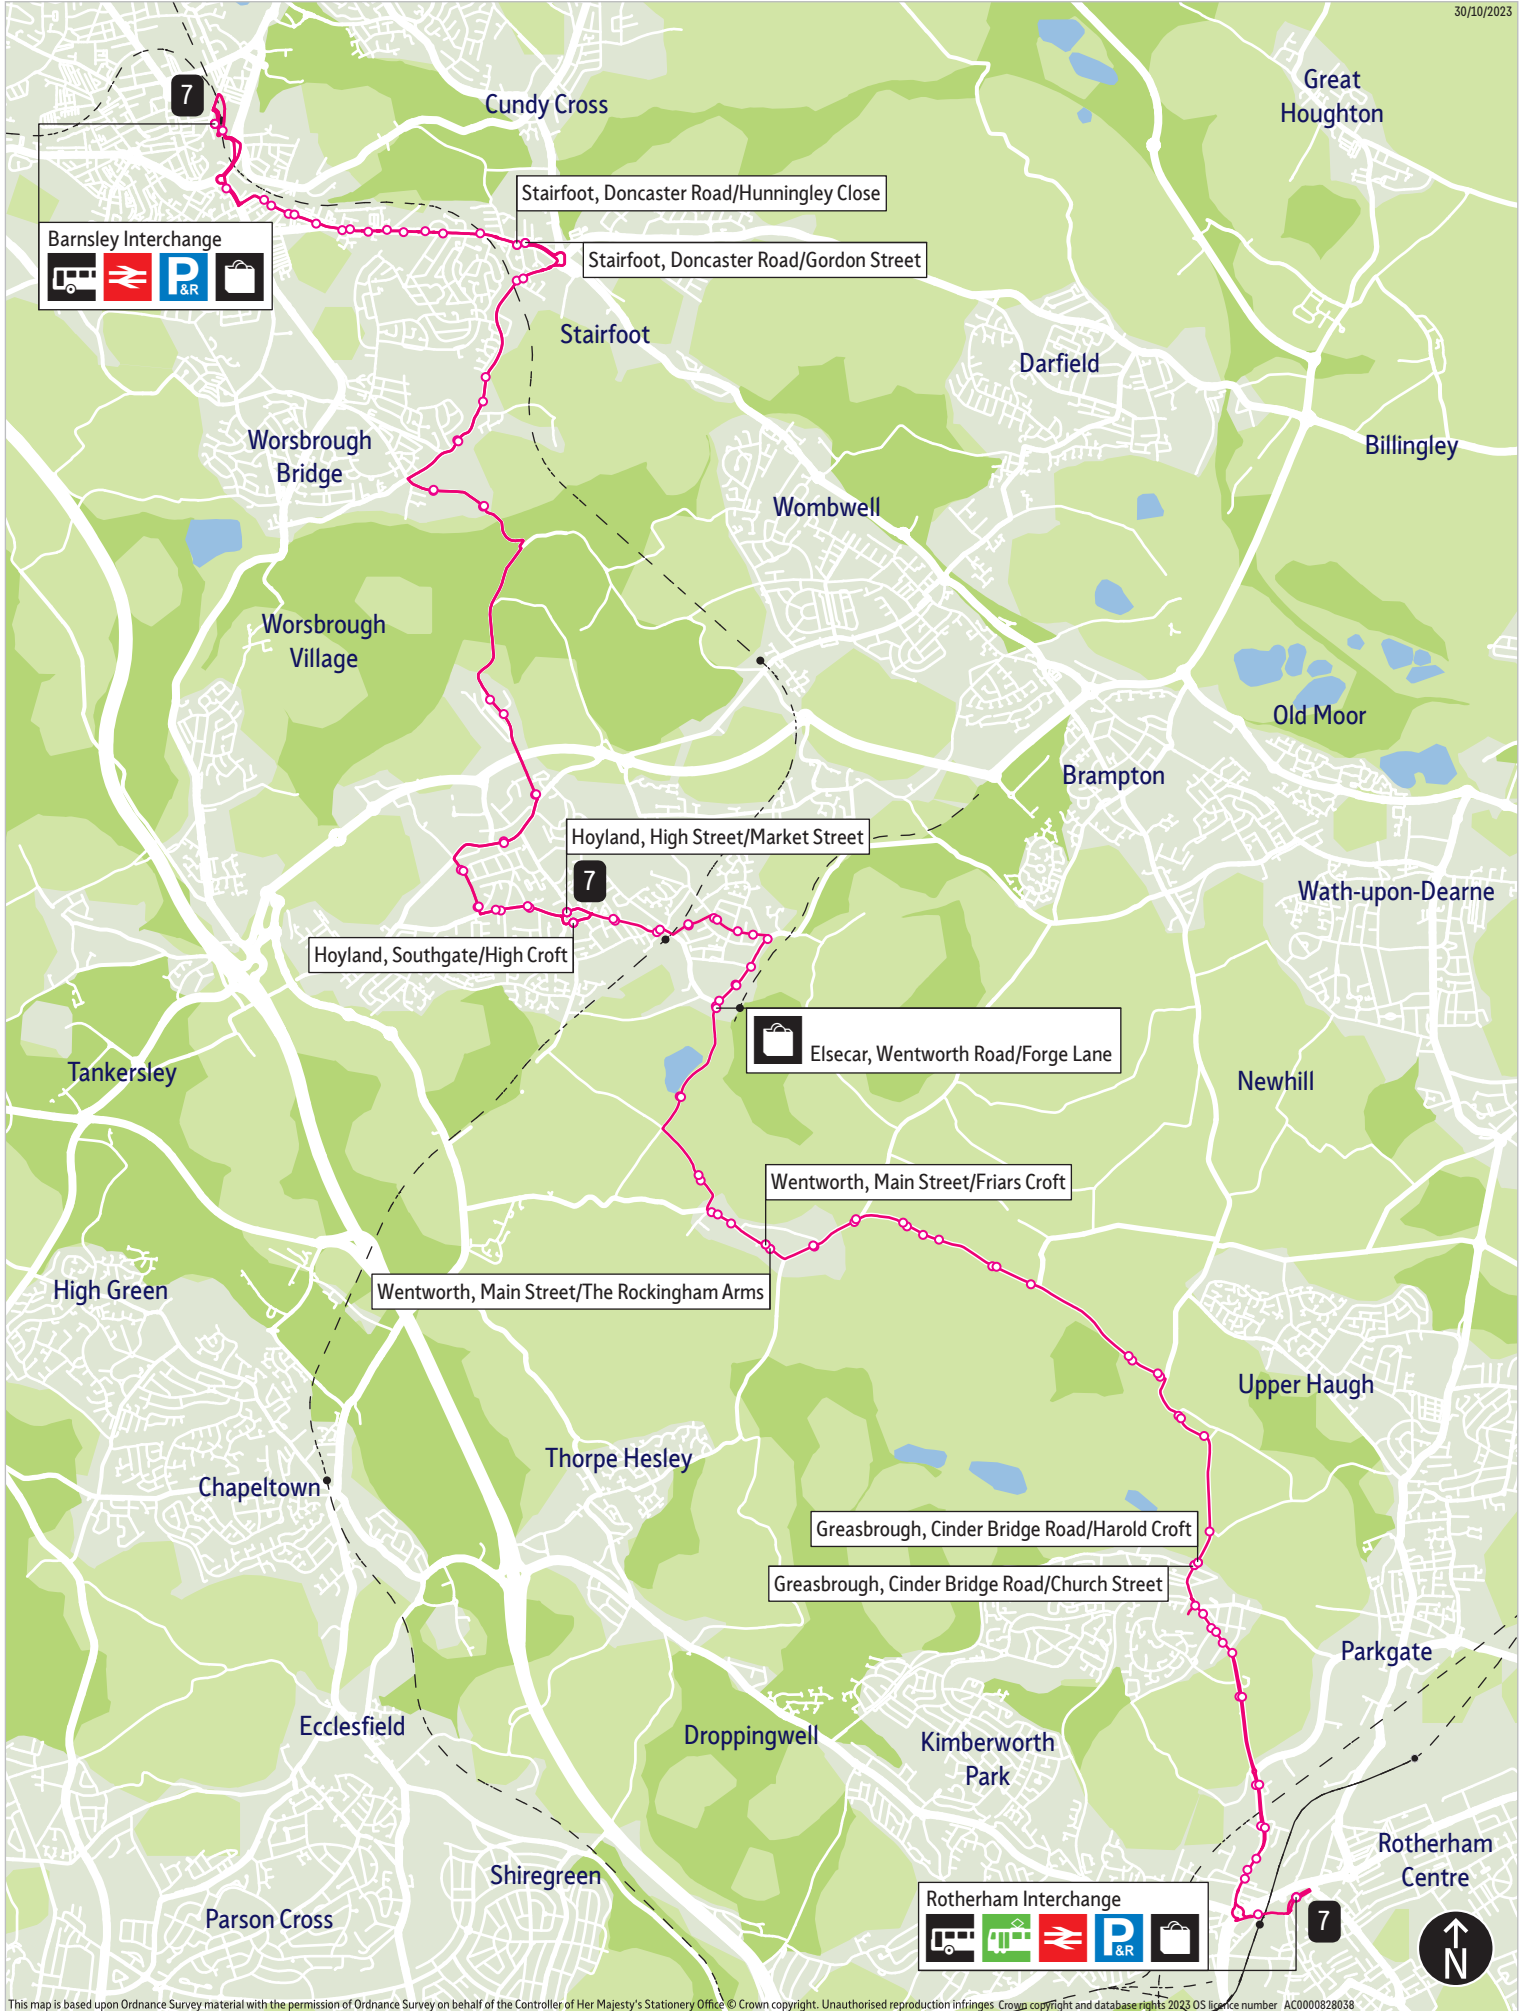

Bus route map for service 7

30/10/2023

This map is based upon Ordnance Survey material with the permission of Ordnance Survey on behalf of the Controller of Her Majesty's Stationery Office © Crown copyright. Unauthorised reproduction infringes Crown copyright and database rights 2023 OS licence number AC0000828038

= Terminus point

 = Public transport
 = Shopping area
 = Bus route & stops
 = Rail line & station
 = Tram route & stop

Stopping points for service 7

Barnsley, Interchange ▶ Doncaster Road ▶ **Kendray** ▶ **Stairfoot** ▶ Hunningley Lane ▶ **Worsbrough** ▶ Ardsley Road ▶ **Worsbrough Dale** ▶ Station Road ▶ **Blacker Hill** ▶ Wentworth Road ▶ **Platts Common** ▶ Barnsley Road ▶ **Hoyland** ▶ Hawshaw Lane ▶ Kirk Balk ▶ West Street ▶ High Street ▶ King Street ▶ **Elsecar** ▶ Cobcar Street ▶ Cobcar Lane ▶ Wath Road ▶ Wentworth Road ▶ Water Lane ▶ **Wentworth** ▶ Barrow Field Lane ▶ Main Street ▶ Cortworth Lane ▶ **Cortworth** ▶ **Nether Haugh** ▶ Stubbin Road ▶ The Whins ▶ **Greasbrough** ▶ Cinder Bridge Road ▶ Potter Hill ▶ **Munsbrough** ▶ Car Hill ▶ **Thorn Hill** ▶ Greasbrough Road ▶ Greasbrough Street ▶ College Road ▶ **Rotherham, Interchange**

Rotherham, Interchange ▶ **Thorn Hill** ▶ Greasbrough Street ▶ Greasbrough Road ▶ **Munsbrough** ▶ Car Hill ▶ **Greasbrough** ▶ Potter Hill ▶ Cinder Bridge Road ▶ The Whins ▶ **Nether Haugh** ▶ Stubbin Road ▶ Cortworth Lane ▶ **Hooper** ▶ **Cortworth** ▶ **Wentworth** ▶ Main Street ▶ Barrowfield Lane ▶ **Elsecar** ▶ Water Lane ▶ Wentworth Road ▶ Wath Road ▶ Cobcar Lane ▶ Cobcar Street ▶ **Hoyland** ▶ King Street ▶ Southgate ▶ West Street ▶ Kirk Balk ▶ Hawshaw Lane ▶ **Platts Common** ▶ Barnsley Road ▶ **Blacker Hill** ▶ Wentworth Road ▶ **Worsbrough Dale** ▶ Station Road ▶ **Worsbrough** ▶ Ardsley Road ▶ **Kendray** ▶ Hunningley Lane ▶ **Stairfoot** ▶ Doncaster Road ▶ **Kendray** ▶ Sheffield Road ▶ Schwabish Gmund Way ▶ **Barnsley, Interchange**