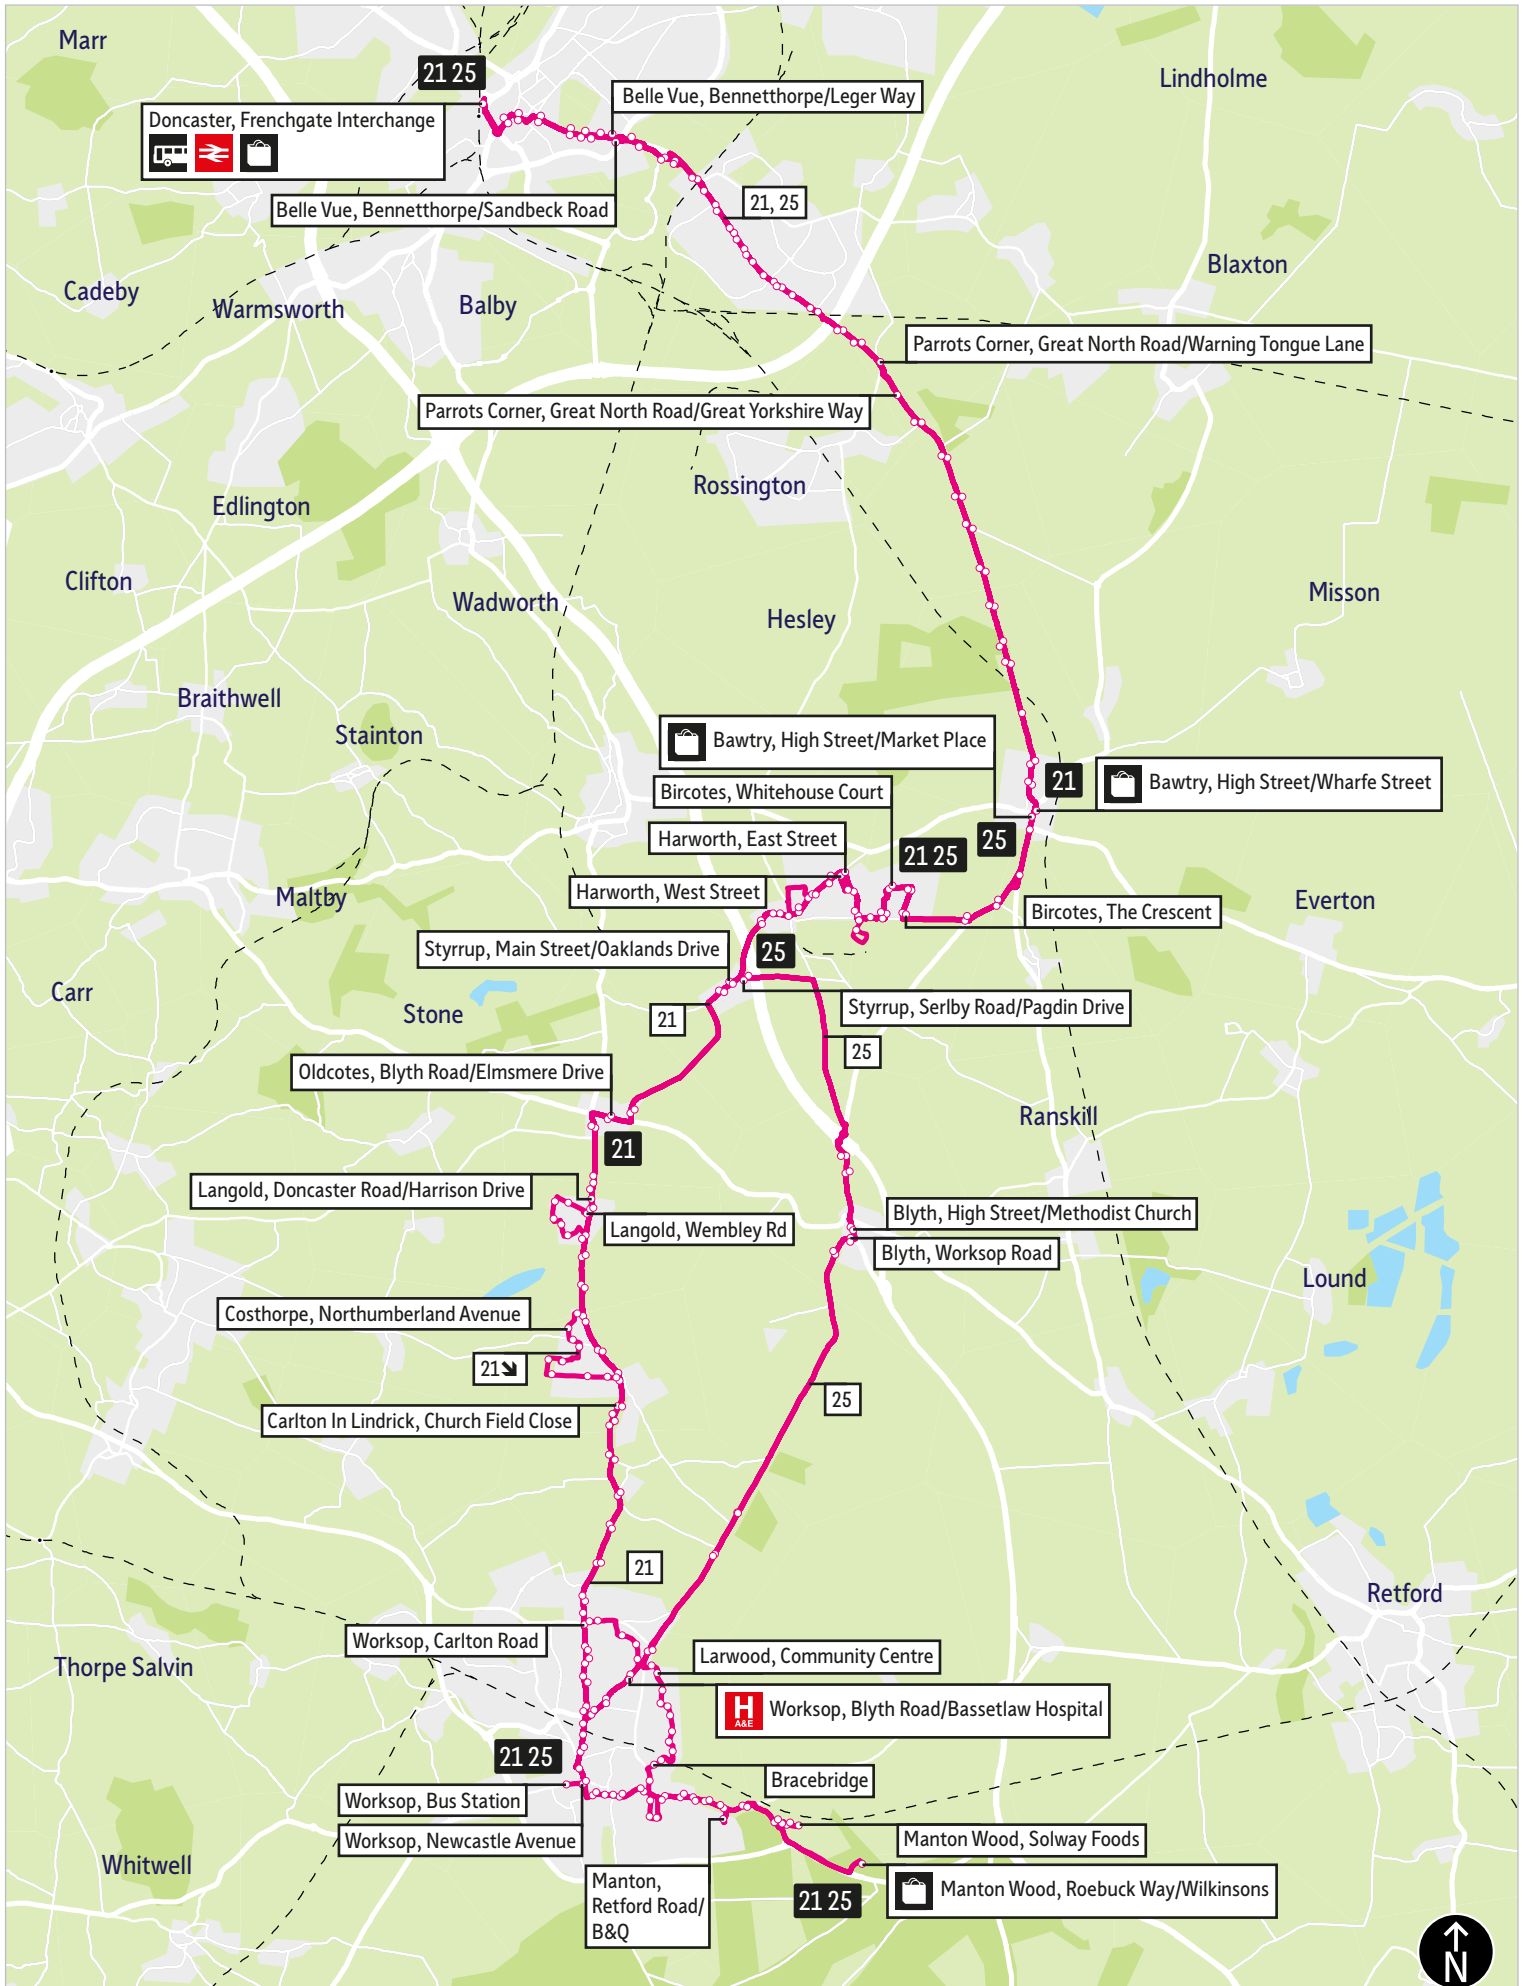

Bus route map for services 21 and 25