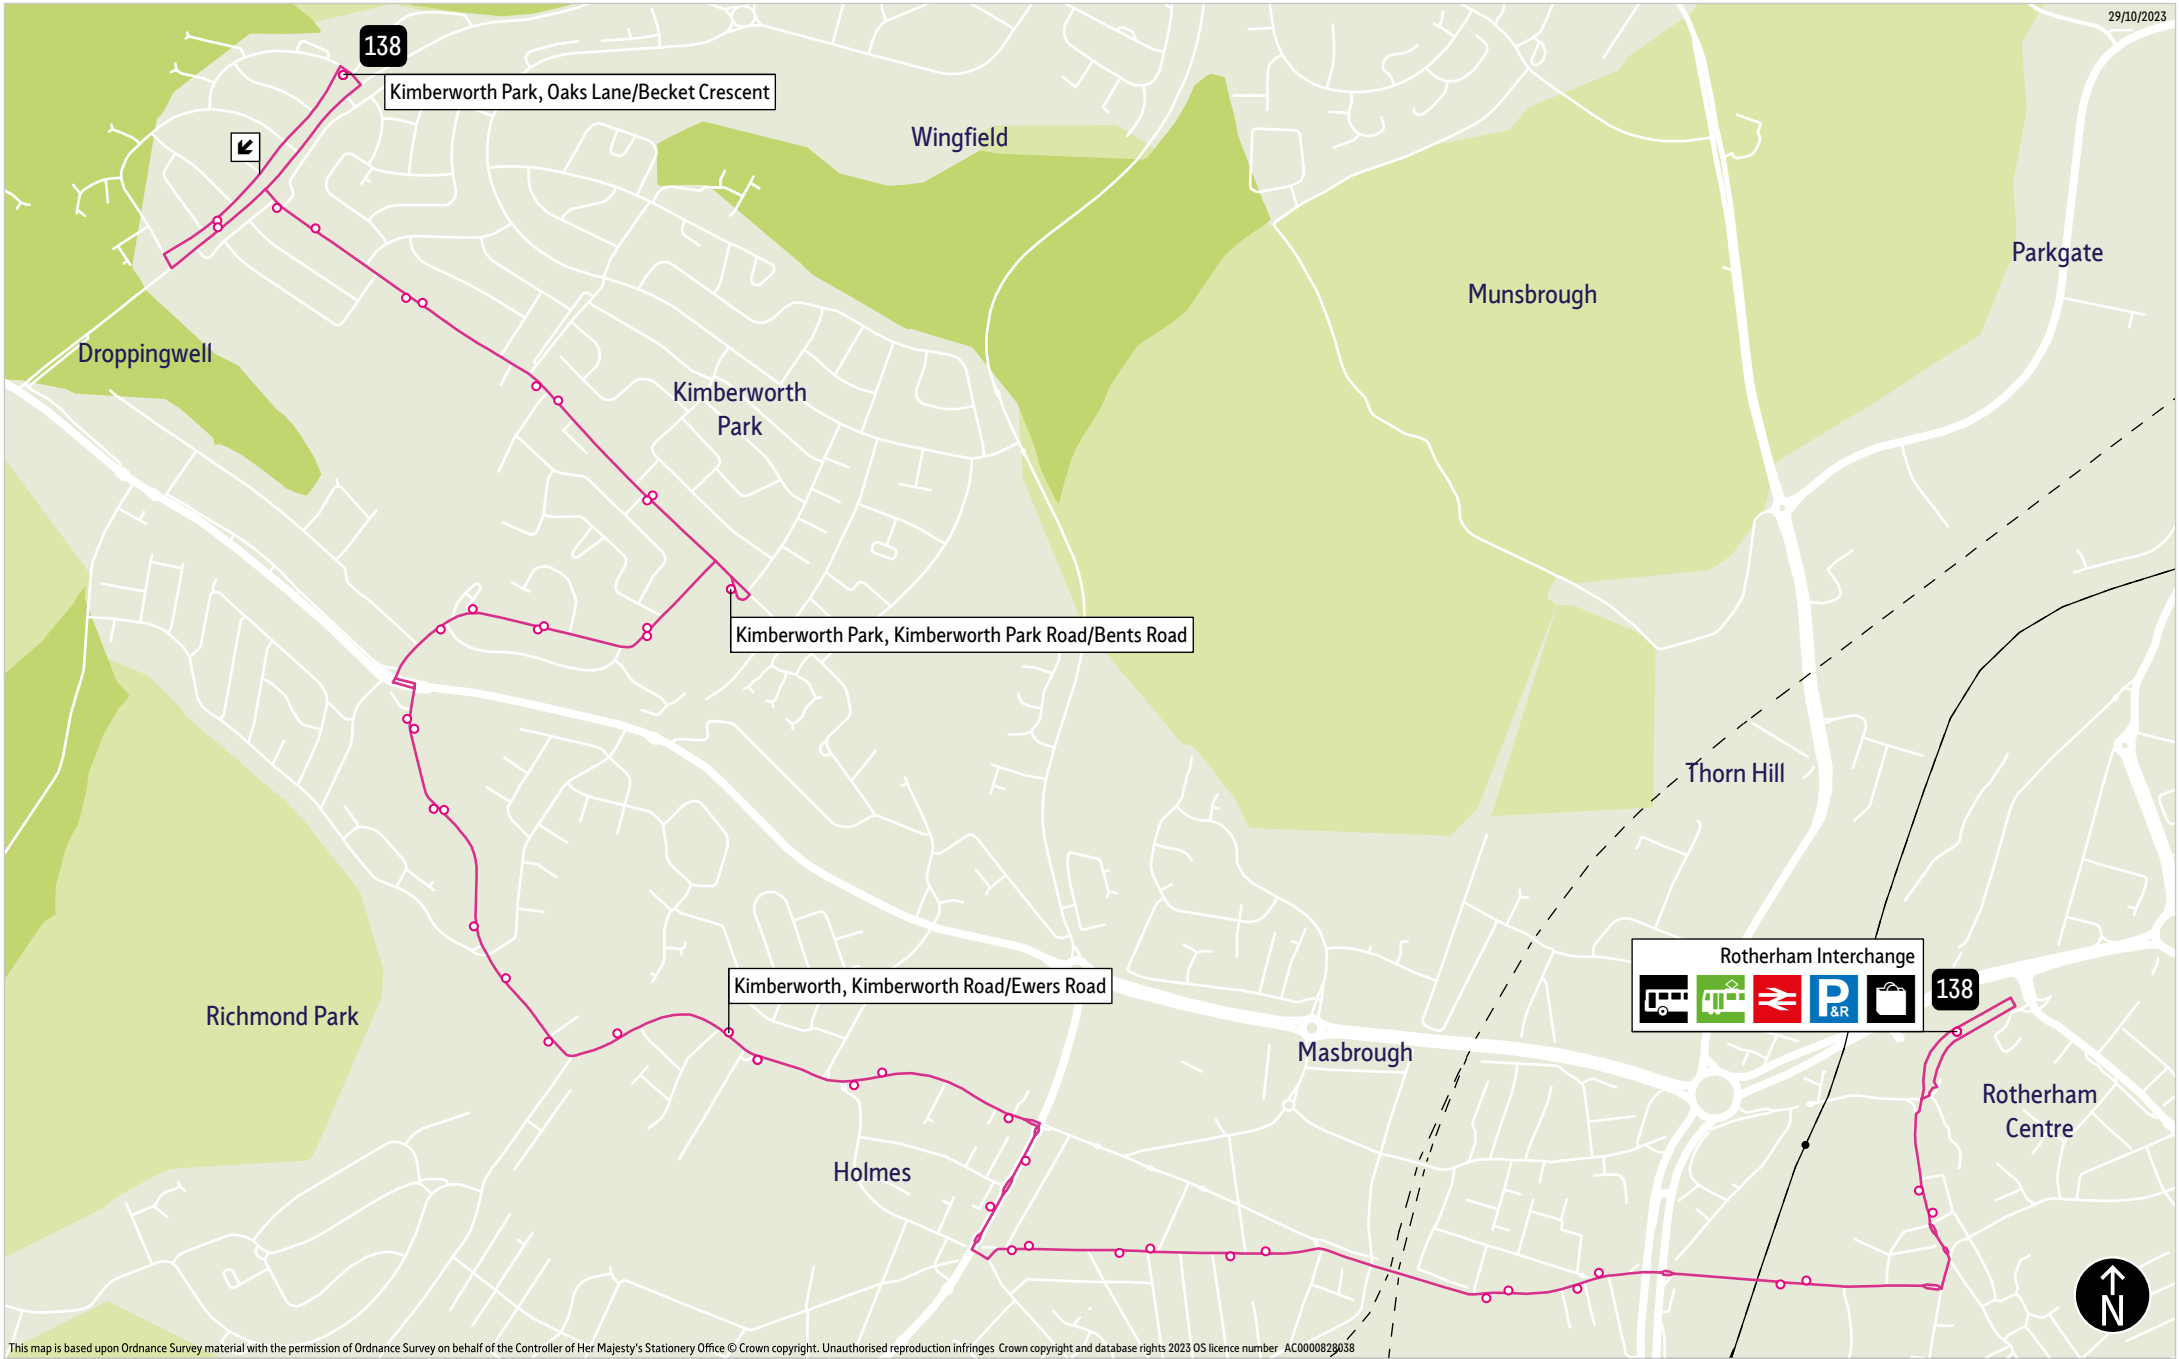

Bus route map for service 138

29/10/2023

■ = Terminus point   = Public transport   = Shopping area   = Bus route & stops   = Rail line & station   = Tram route & stop