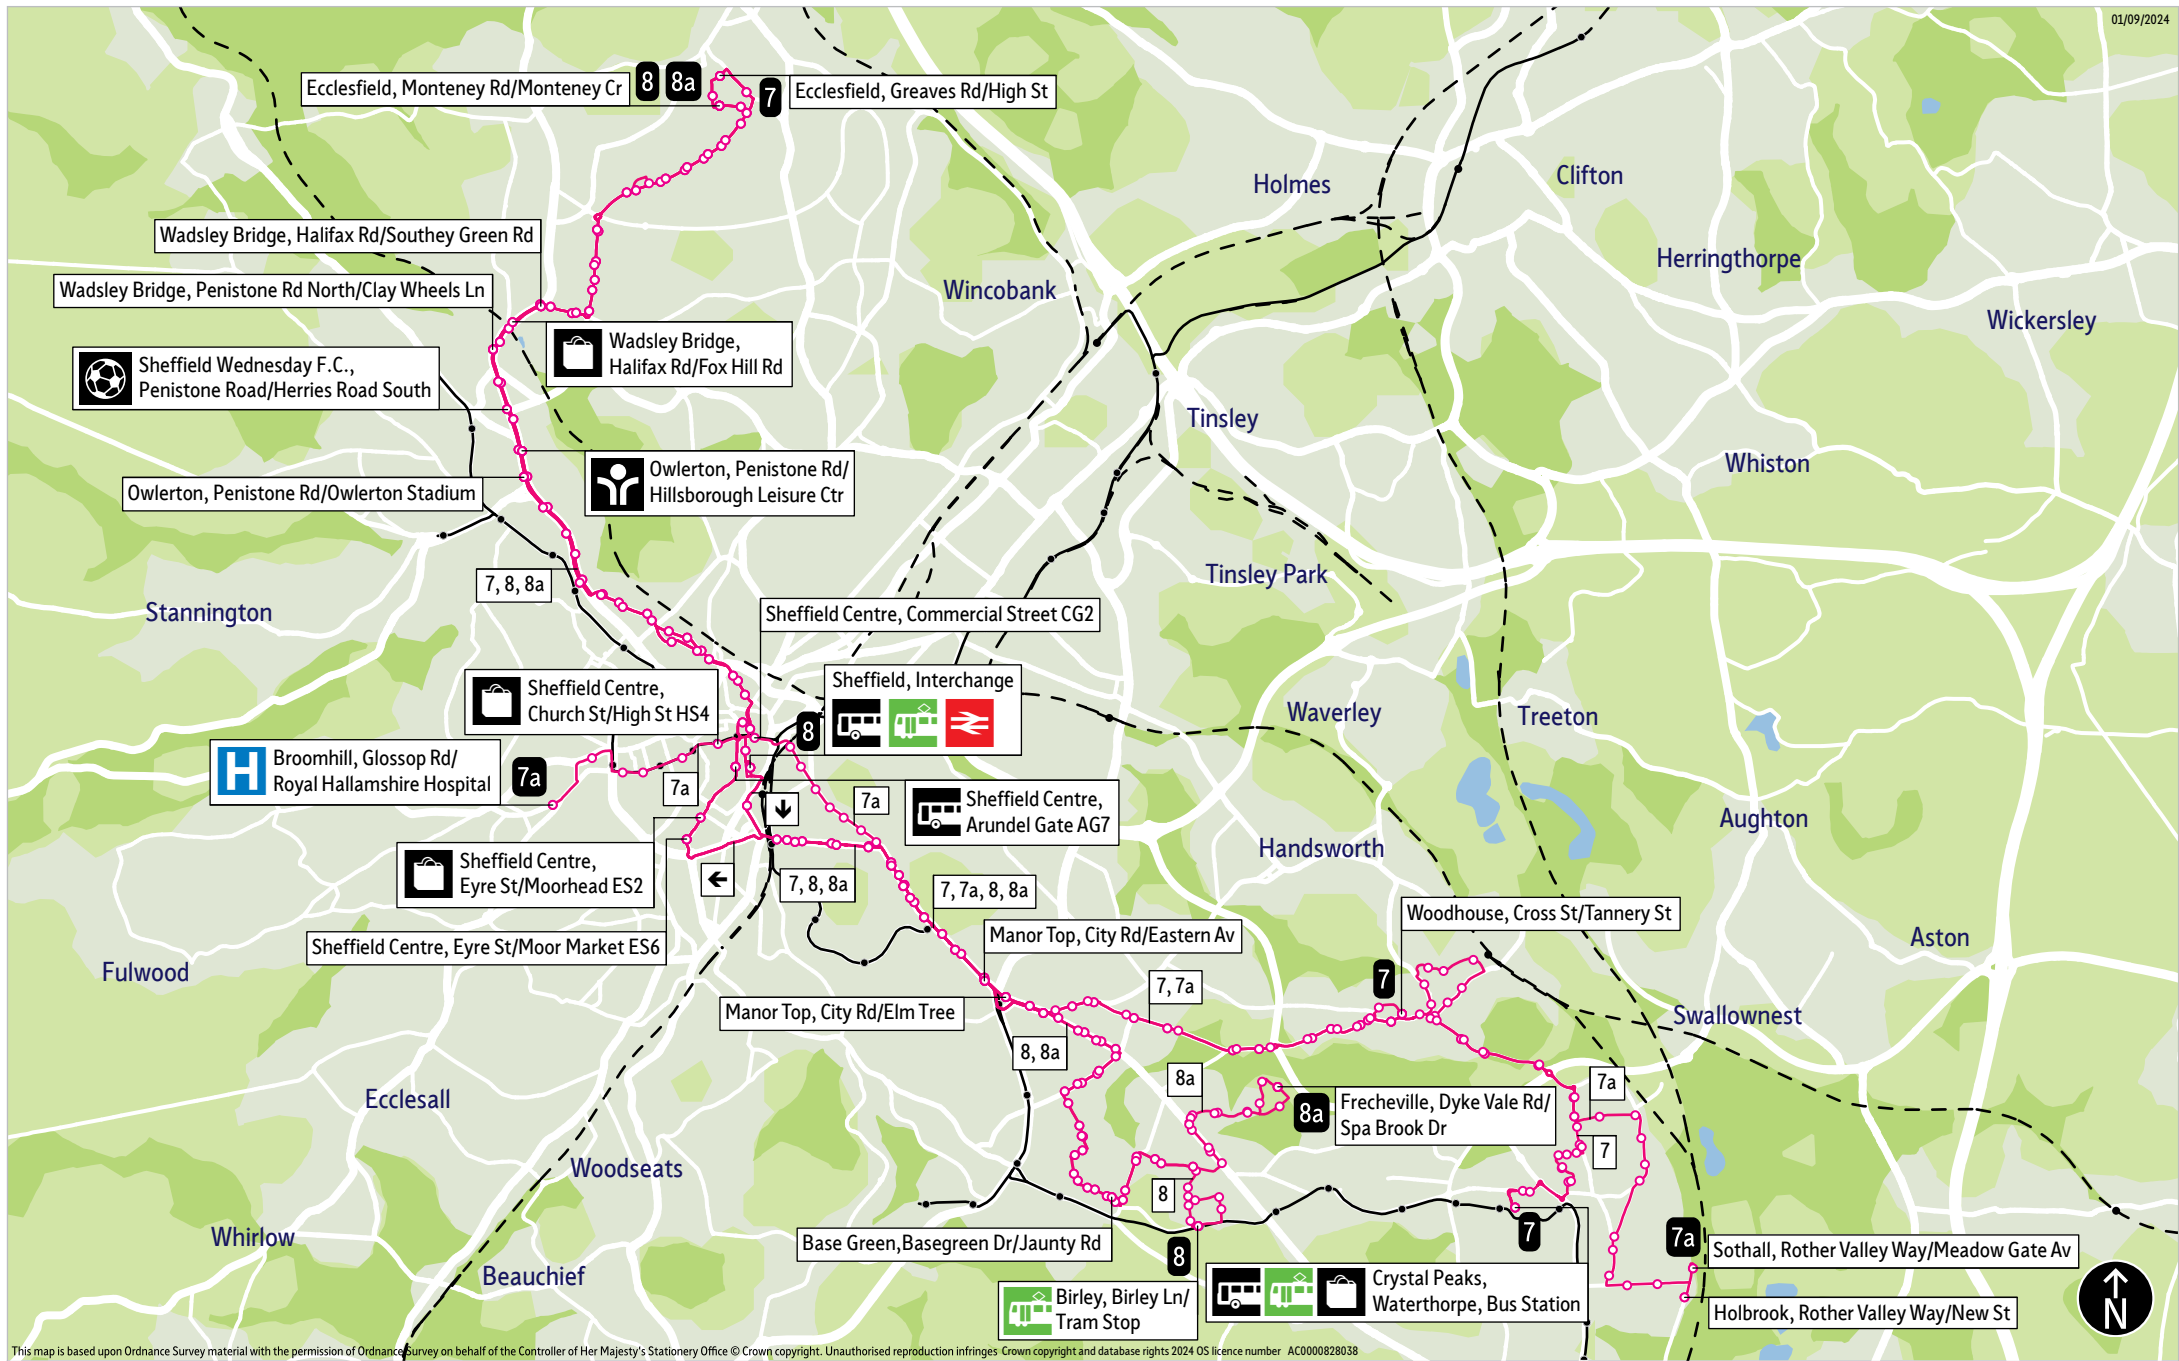

Bus route map for services 7, 7a, 8, 8a

- = Terminus point
- = Public transport
- = Shopping area
- = Bus route & stops
- = Rail line & station
- = Tram route & stop