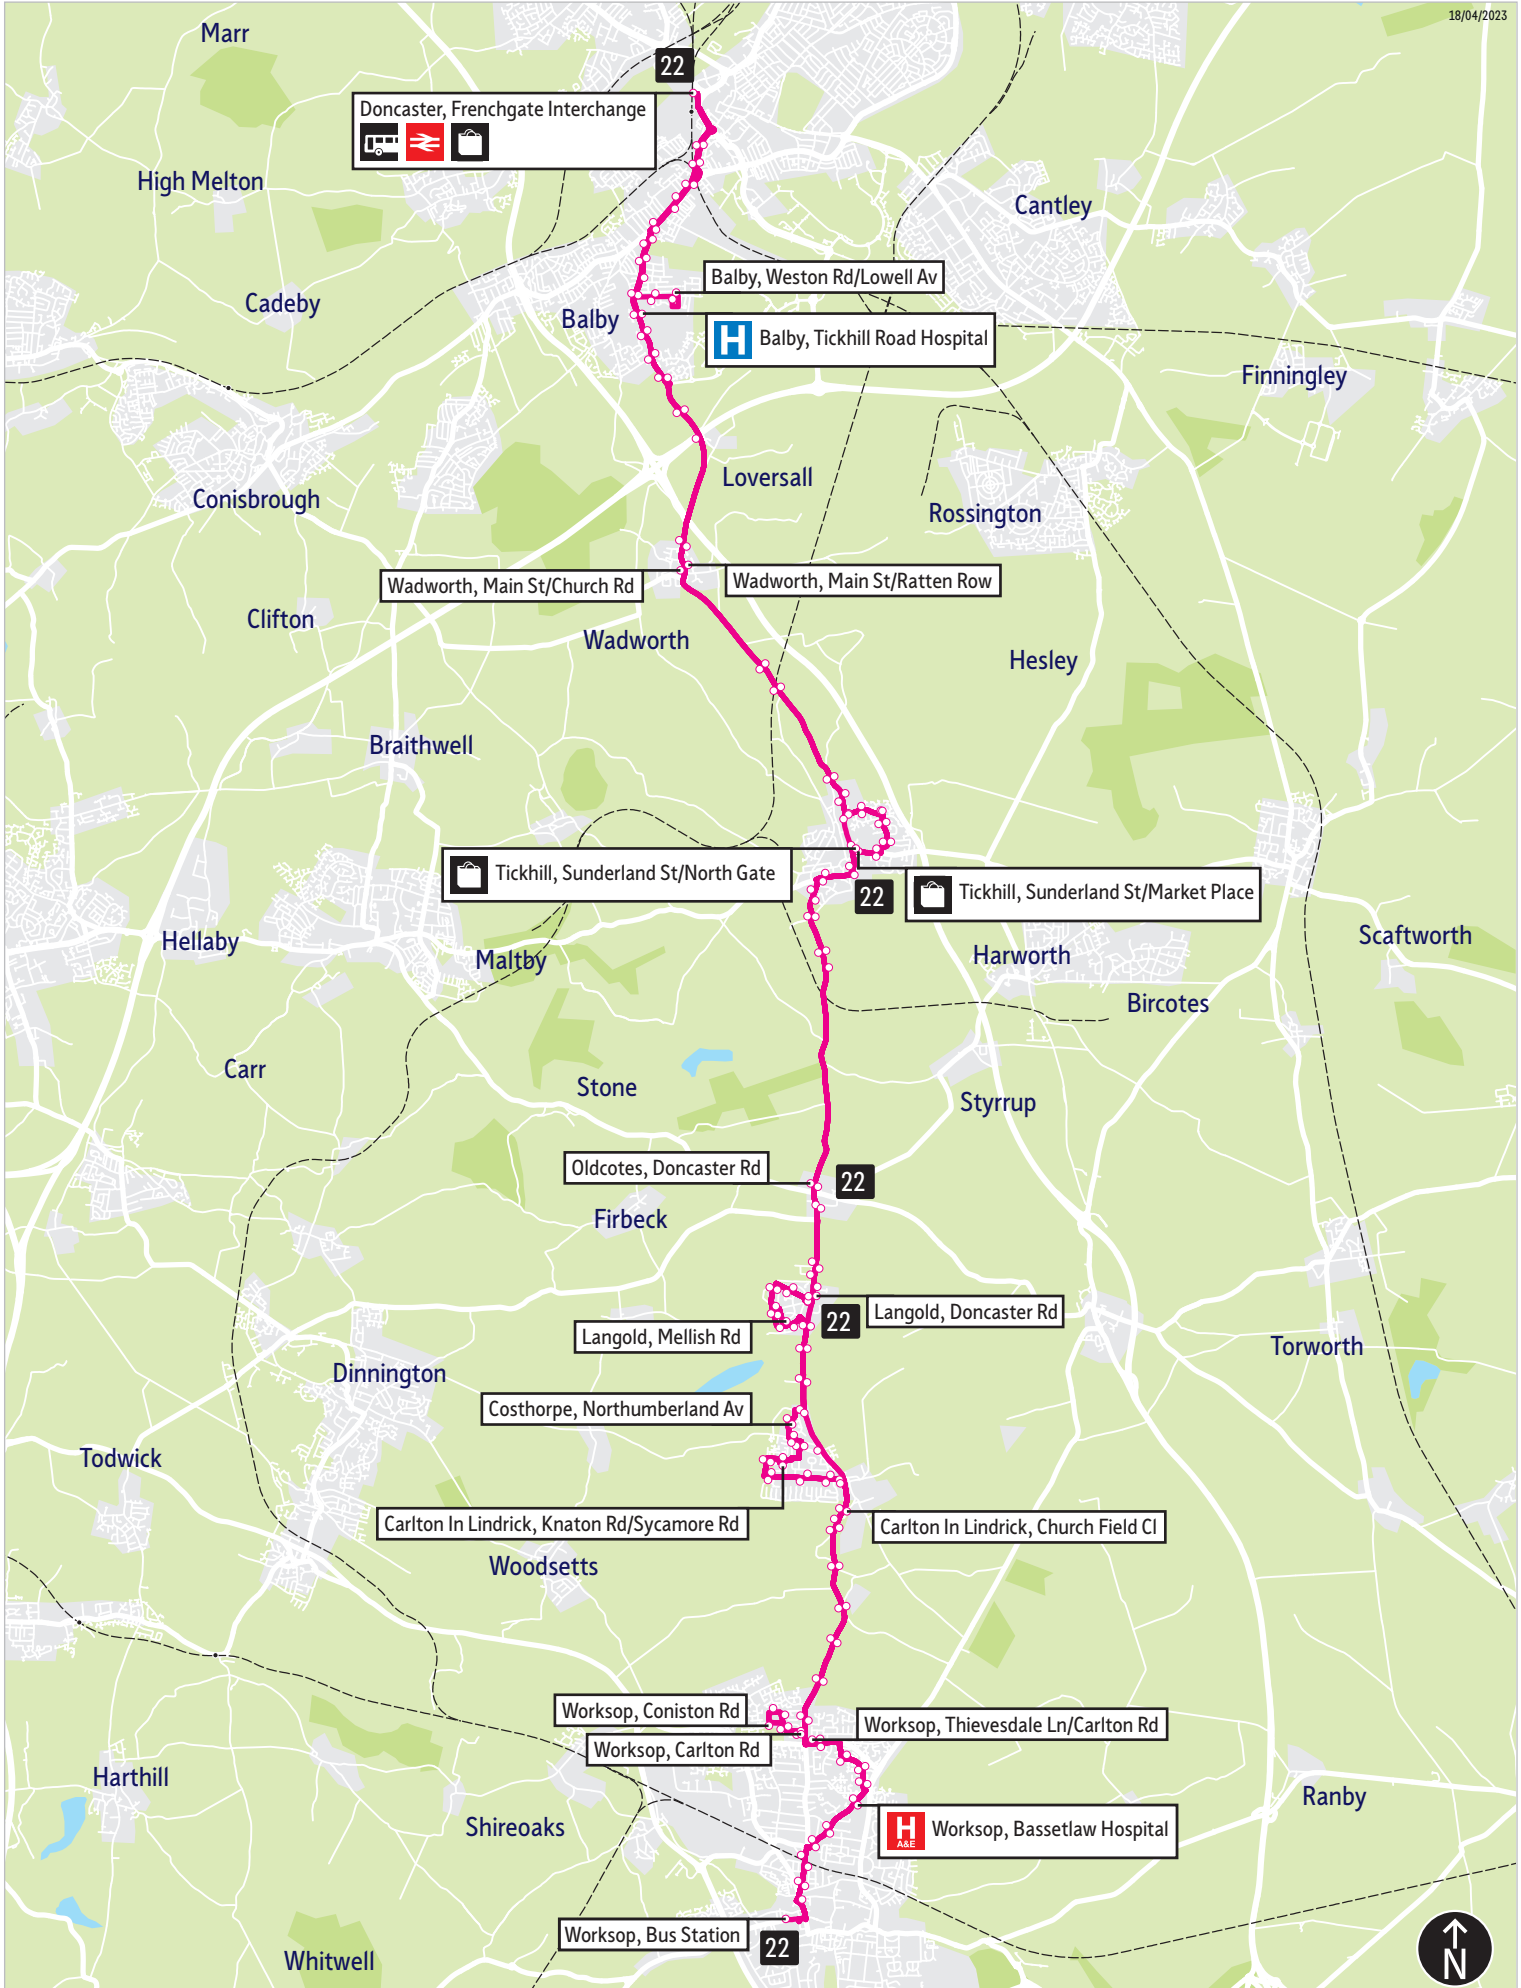

Bus service(s)

22

Valid from: 23 February 2025

Areas served

Doncaster
Balby
Wadworth
Tickhill
Oldcotes
Langold
Costhorpe
Carlton in Lindrick
Worksop

Places on the route

   Doncaster Frenchgate
Interchange
 Tickhill Road Hospital
 Bassetlaw Hospital

What's changed

From 23 February, the Oldcotes, Doncaster Road timing point has moved to after the junction with no changes to the route or timetable.

Operator(s)

 **Stagecoach**

How can I get more information?

[TravelSouthYorkshire](https://www.facebook.com/TravelSouthYorkshire)

[@TravelSYorks](https://twitter.com/TravelSYorks)

[0800 9520002](tel:08009520002)

Bus route map for service 22

18/04/2023

Doncaster, Frenchgate Interchange

Balby, Weston Rd/Lowell Av

Balby, Tickhill Road Hospital

Wadworth, Main St/Church Rd

Wadworth, Main St/Ratten Row

Tickhill, Sunderland St/North Gate

Tickhill, Sunderland St/Market Place

Oldcotes, Doncaster Rd