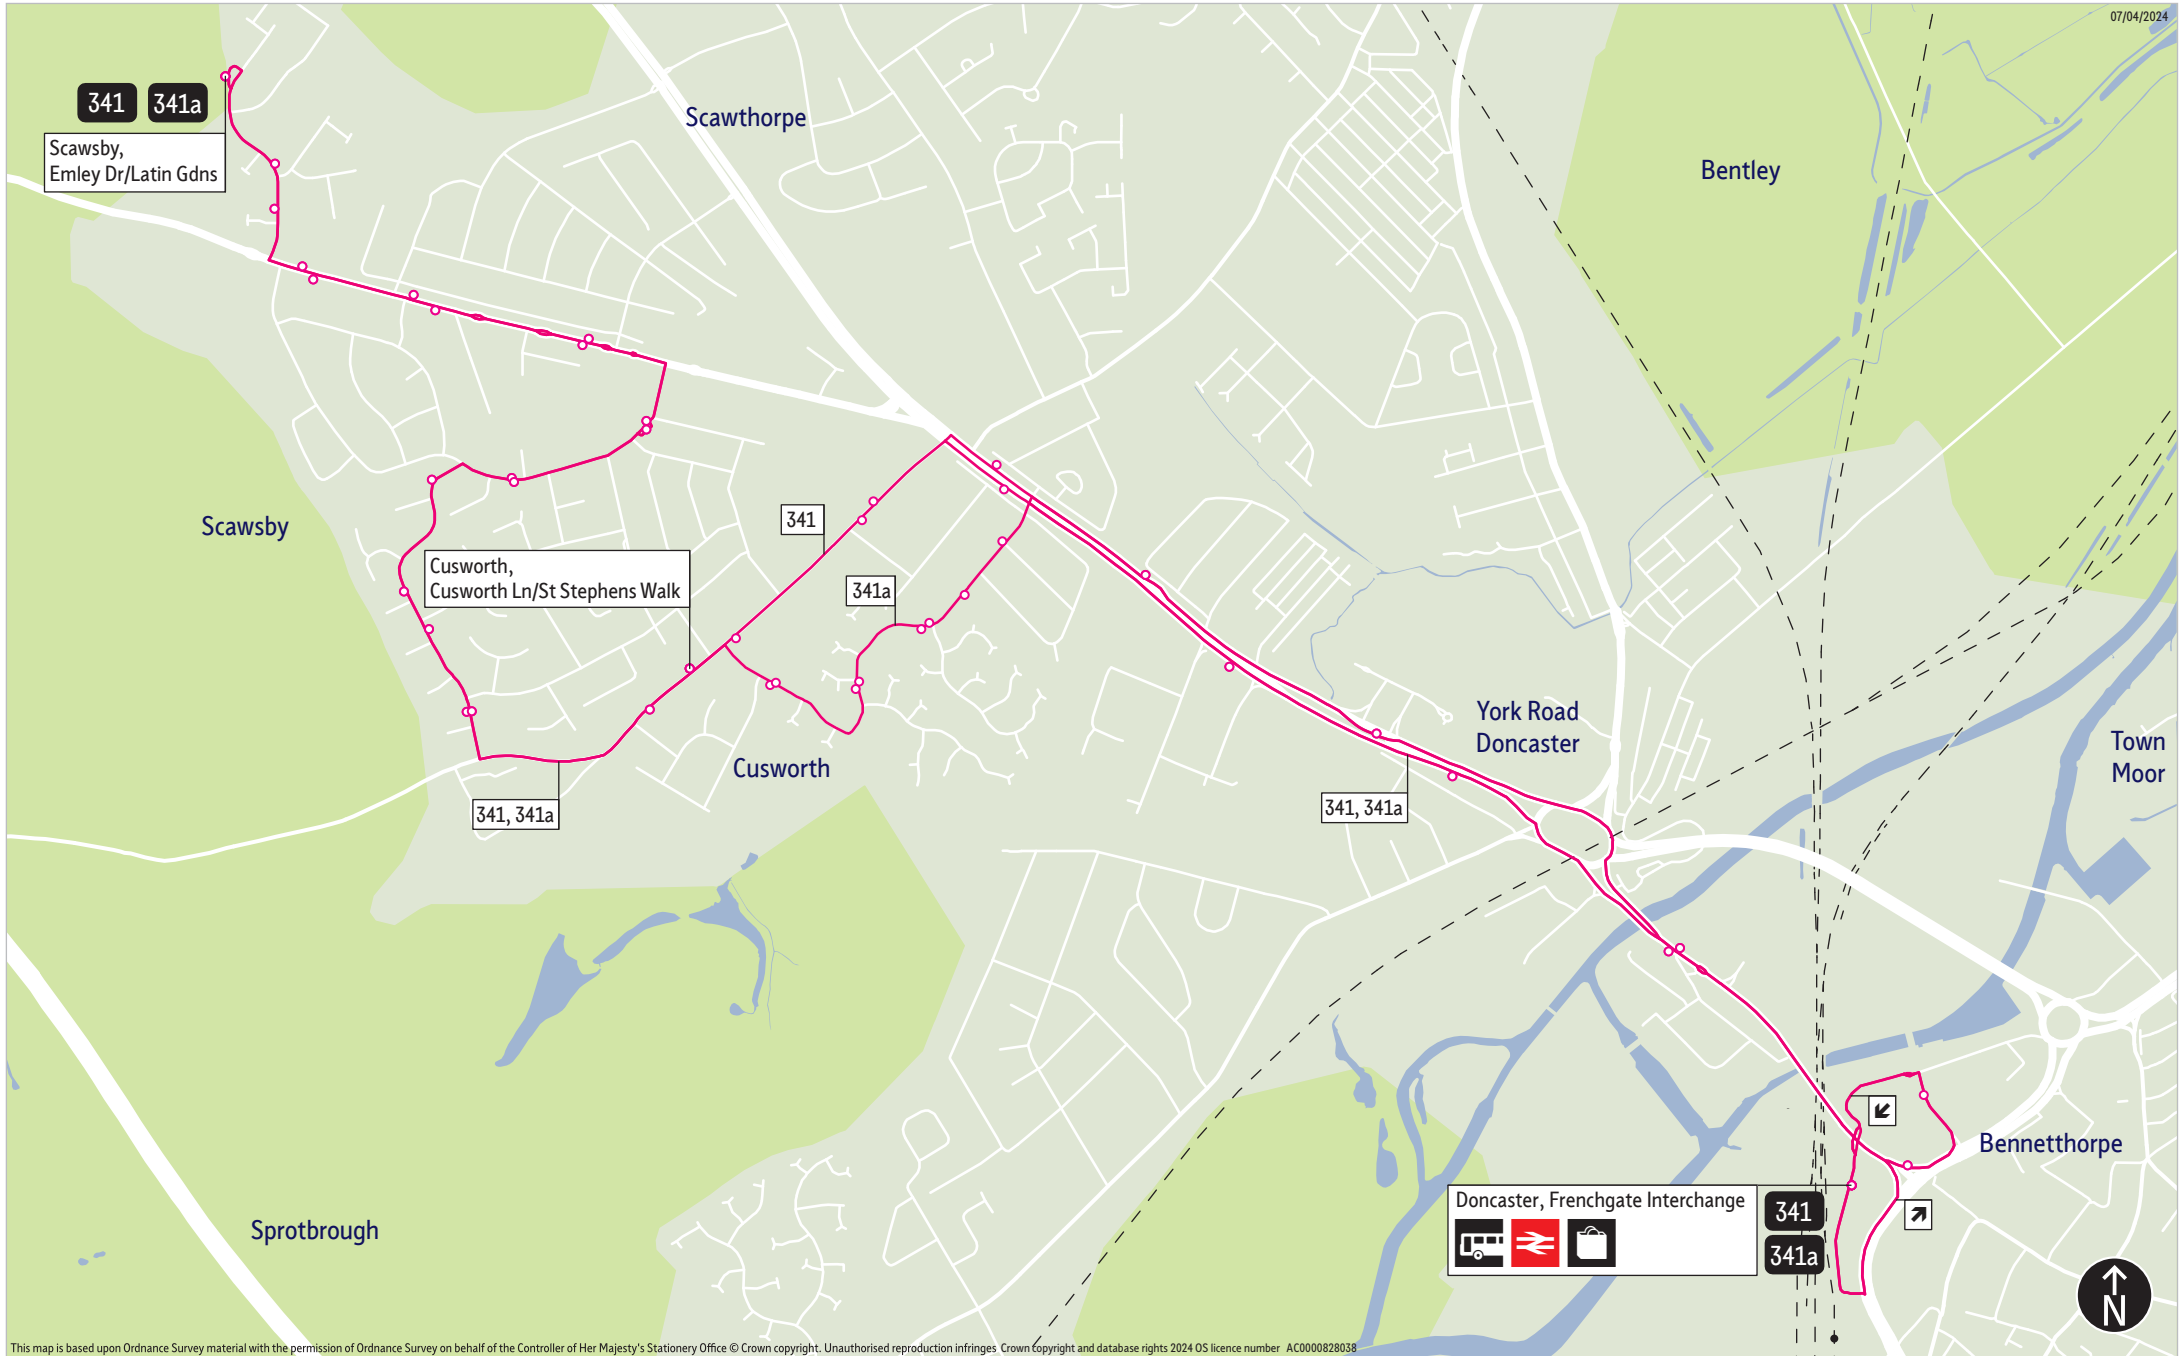

Bus route map for services 341 & 341a

07/04/2024

■ = Terminus point   = Public transport   = Shopping area   —●— = Bus route & stops   - - - - = Rail line & station   —●— = Tram route & stop