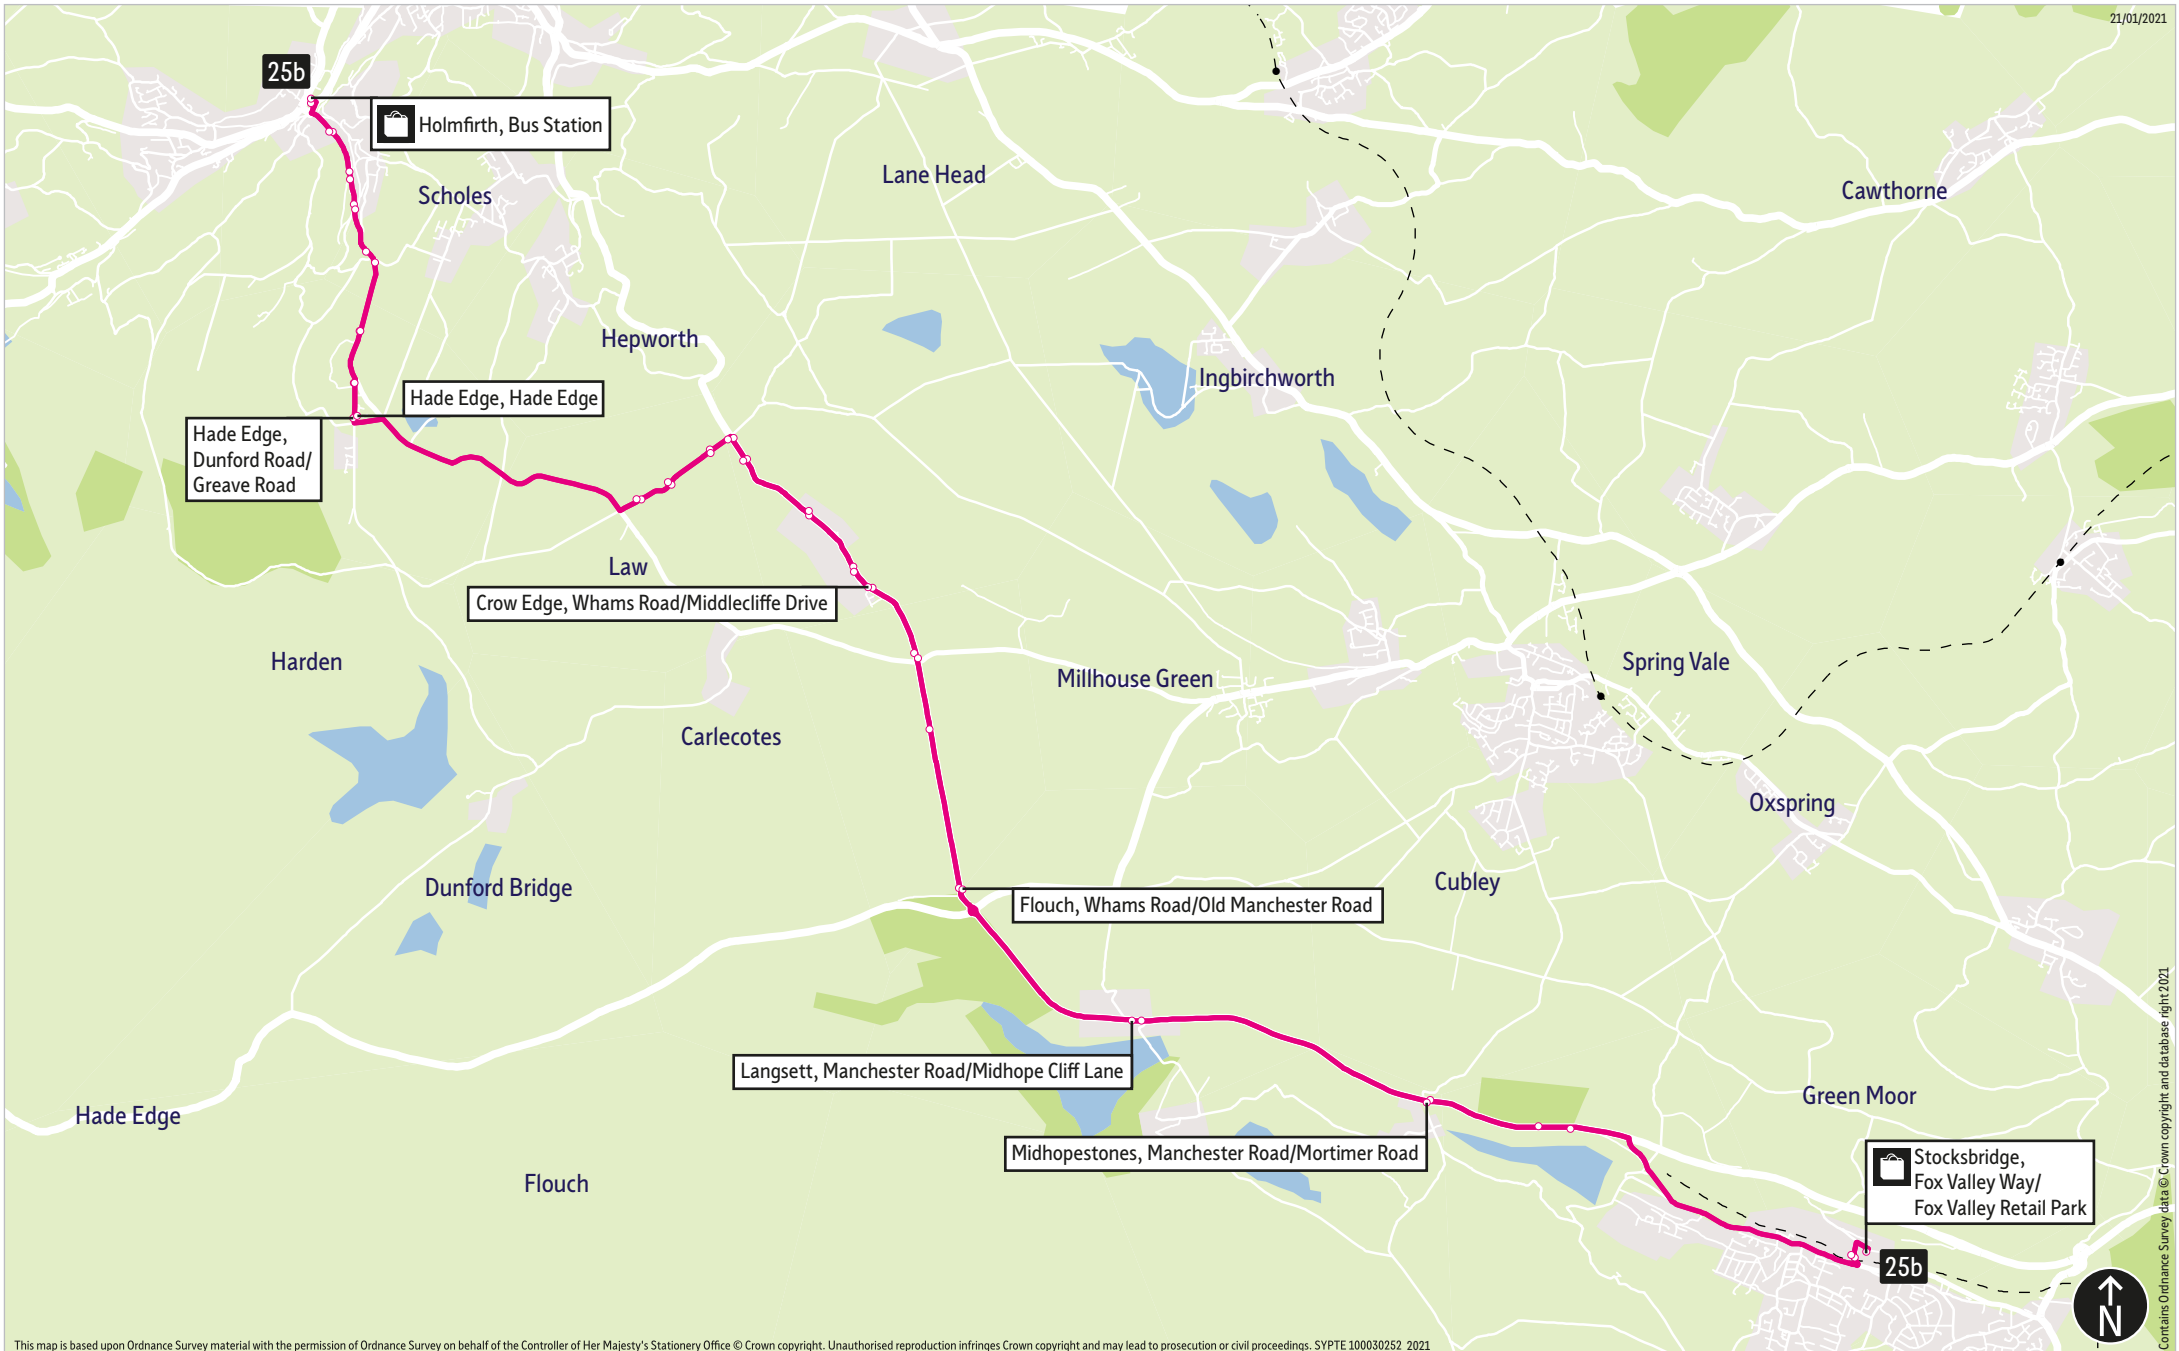

Bus route map for services 25b

21/01/2021

Contains Ordnance Survey data © Crown copyright and database right 2021

- = Terminus point
- = Public transport
- = Shopping area
- = Bus route & stops
- = Rail line & station
- = Tram route & stop