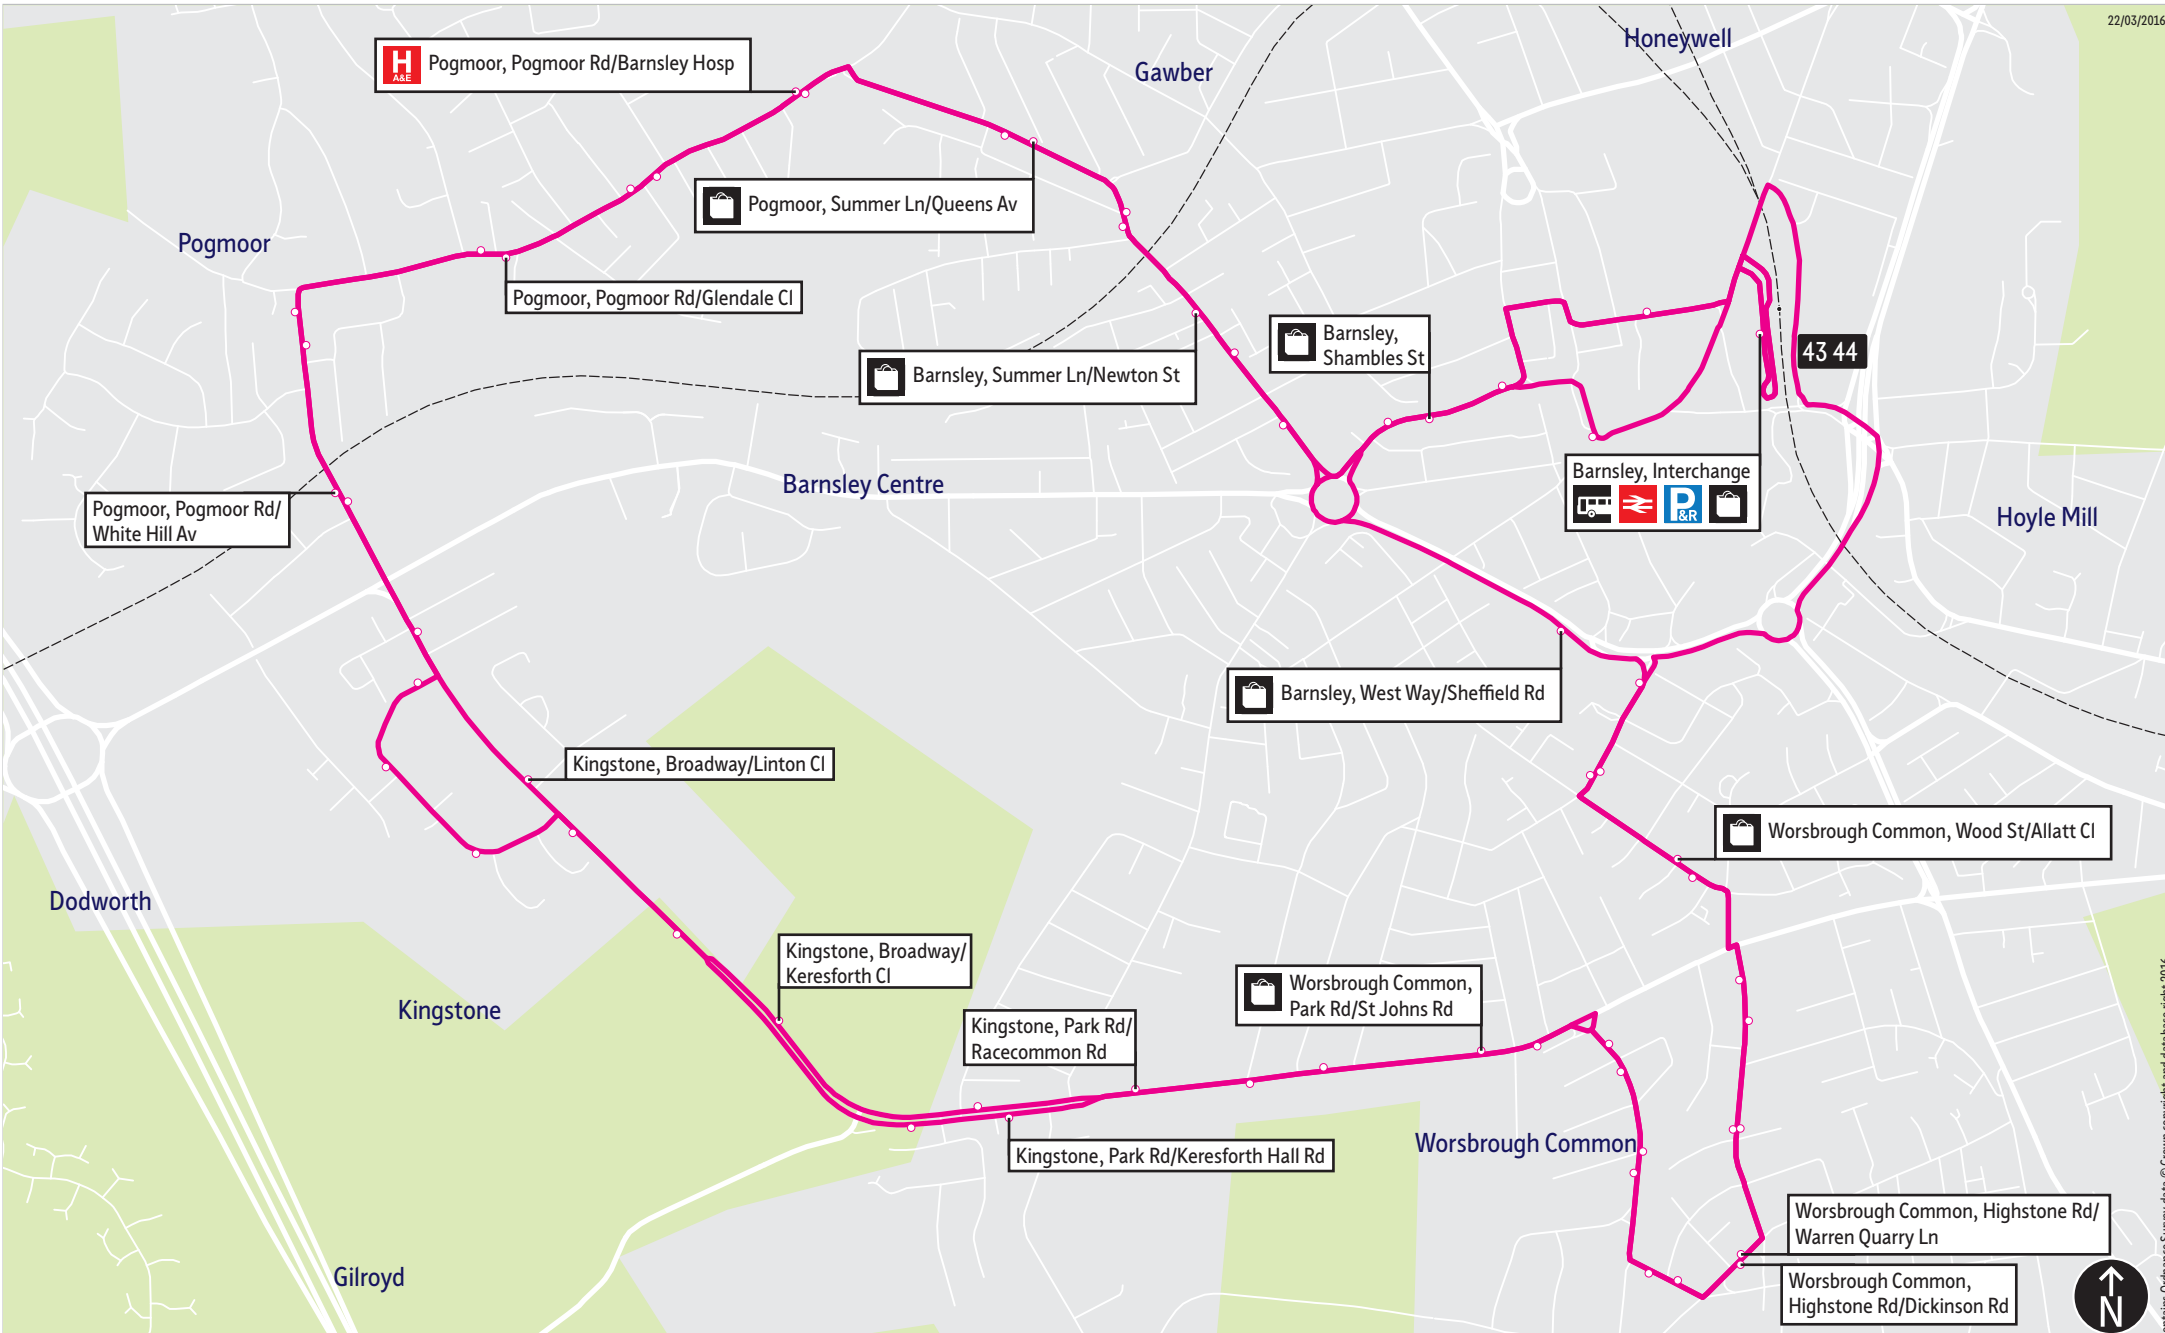

Bus route map for services 43 and 44

22/03/2016

= Terminus point
 = Public transport
 = Shopping area
 = Bus route & stops
 = Rail line & station
 = Tram route & stop

Contains Ordnance Survey data © Crown copyright and database right 2016