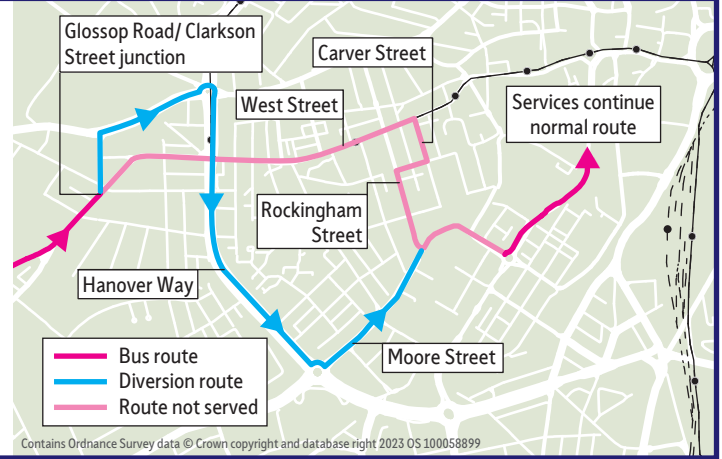

Service 120, 120k City Centre diversion on Friday and Saturday Evenings

On Friday and Saturday evenings, services 120 & 120k divert inbound towards Sheffield City Centre from Western Bank, Glossop Road and the West End Hospitals.

This diversion is due to health and safety concerns on West Street and Rockingham Street.

Services divert via University Square roundabout, Hanover Way, Moore Street and Arundel Gate.

Outbound services continue to operate via West Street.

120, 120k ▶ Monday to Friday

Norwood/Halfway ▶ Sheffield Centre ▶ Broomhill

Service number:	120	120	120	120	120	120	120	120	120	120	120	120	120k	
Operated by:	SSY	SSY	FST	SSY	FST	SSY	FST	SSY	FST	SSY	FST	SSY	FST	
Norwood, Sheffield Rd/Roundabout	-	-	-	-	-	-	-	-	-	-	-	-	0616	
Killamarsh, Bridge St	-	-	-	-	-	-	-	-	-	-	-	-	0619	
Killamarsh, Rowan Tree Rd/Mulberry Way	-	-	-	-	-	-	-	-	-	-	-	-	0625	
Sothall, Hartland Av/Delamere Cl	-	-	-	-	-	-	-	-	-	-	-	-	0634	
Halfway, Eckington Way/Park & Ride	0418	0448	-	0508	-	0528	-	0548	-	0603	-	0618	-	
Halfway, Stfields/Auckland Way	0422	0453	-	0513	-	0533	-	0553	-	0608	-	0623	-	
Crystal Peaks Bus Station	a.	0431	0502	-	0522	-	0542	-	0603	-	0618	-	0633	0642
Crystal Peaks, Bus Station	d.	0433	0504	0519	0524	0534	0544	0555	0605	0613	0620	0628	0635	0642
Birley, Birley Moor Rd/Birley Moor Cl	0443	0514	0528	0534	0542	0554	0603	0615	0622	0630	0637	0645	0651	
Manor Top, City Rd/Eastern Av	0452	0523	0535	0543	0551	0603	0612	0624	0632	0639	0647	0655	0701	
Sheffield, Flat Street FS1	a.	0502	0533	0545	0553	0600	0613	0621	0634	0643	0649	0658	0705	0712
Sheffield, Flat Street FS1	d.	0504	0535	0547	0555	0602	0615	0623	0636	0645	0651	0700	0707	0714
Broomhill, Glossop Rd/R. Hallamshire Hospital	0512	0543	0555	0603	0611	0623	0632	0645	0656	0700	0711	0717	0725	
Broomhill, Beech Hill Rd/R. Hallamshire Hospital	-	-	-	-	-	-	-	-	-	-	-	-	-	
Ranmoor, Fulwood Rd/Riverdale Rd	0516	0547	0600	0607	0616	0627	0637	0649	0702	0704	0717	0722	0731	
Fulwood, Barncliffe Rd/Winchester Rd	0522	0553	0609	0613	0625	0634	0646	0656	0712	0711	0727	0729	0741	

Service number:	120	120	120	120	120	120k	120	120	120	120	120	120	120k	
Operated by:	SSY	FST	SSY	FST	SSY	FST	SSY	FST	SSY	FST	SSY	SSY	FST	
Norwood, Sheffield Rd/Roundabout	-	-	-	-	-	0652	-	-	-	-	-	-	0731	
Killamarsh, Bridge St	-	-	-	-	-	0655	-	-	-	-	-	-	0734	
Killamarsh, Rowan Tree Rd/Mulberry Way	-	-	-	-	-	0701	-	-	-	-	-	-	0741	
Sothall, Hartland Av/Delamere Cl	-	-	-	-	-	0710	-	-	-	-	-	-	0751	
Halfway, Eckington Way/Park & Ride	0630	-	0642	-	0654	-	0706	-	0718	-	-	0733	-	
Halfway, Stfields/Auckland Way	0635	-	0647	-	0659	-	0711	-	0723	-	-	0738	-	
Crystal Peaks, Bus Station	a.	0646	-	0658	-	0710	0718	0722	-	0734	-	-	0750	0800
Crystal Peaks, Bus Station	d.	0648	0654	0700	0706	0712	0718	0724	0730	0736	0742	0744	0752	0800
Birley, Birley Moor Rd/Birley Moor Cl	0659	0705	0712	0716	0724	0728	0737	0740	0749	0752	0757	0805	0810	
Manor Top, City Rd/Eastern Av	0711	0718	0726	0731	0739	0743	0752	0755	0804	0807	0813	0822	0825	
Sheffield, Flat Street FS1	a.	0723	0731	0740	0746	0753	0758	0807	0810	0819	0822	0828	0838	0840
Sheffield, Flat Street FS1	d.	0725	0733	0742	0748	0755	0800	0809	0812	0821	0824	0830	0840	0842
Broomhill, Glossop Rd/R. Hallamshire Hospital	0736	0744	0755	0803	0808	0815	0822	0827	0834	0839	-	0854	0857	
Broomhill, Beech Hill Rd/R. Hallamshire Hospital	-	-	-	-	-	-	-	-	-	-	0845	-	-	
Ranmoor, Fulwood Rd/Riverdale Rd	0742	0750	0801	0813	0814	0825	0828	0837	0840	0849	-	0900	0907	
Fulwood, Barncliffe Rd/Winchester Rd	-	0800	-	0825	-	0837	-	0849	-	0901	-	-	0919