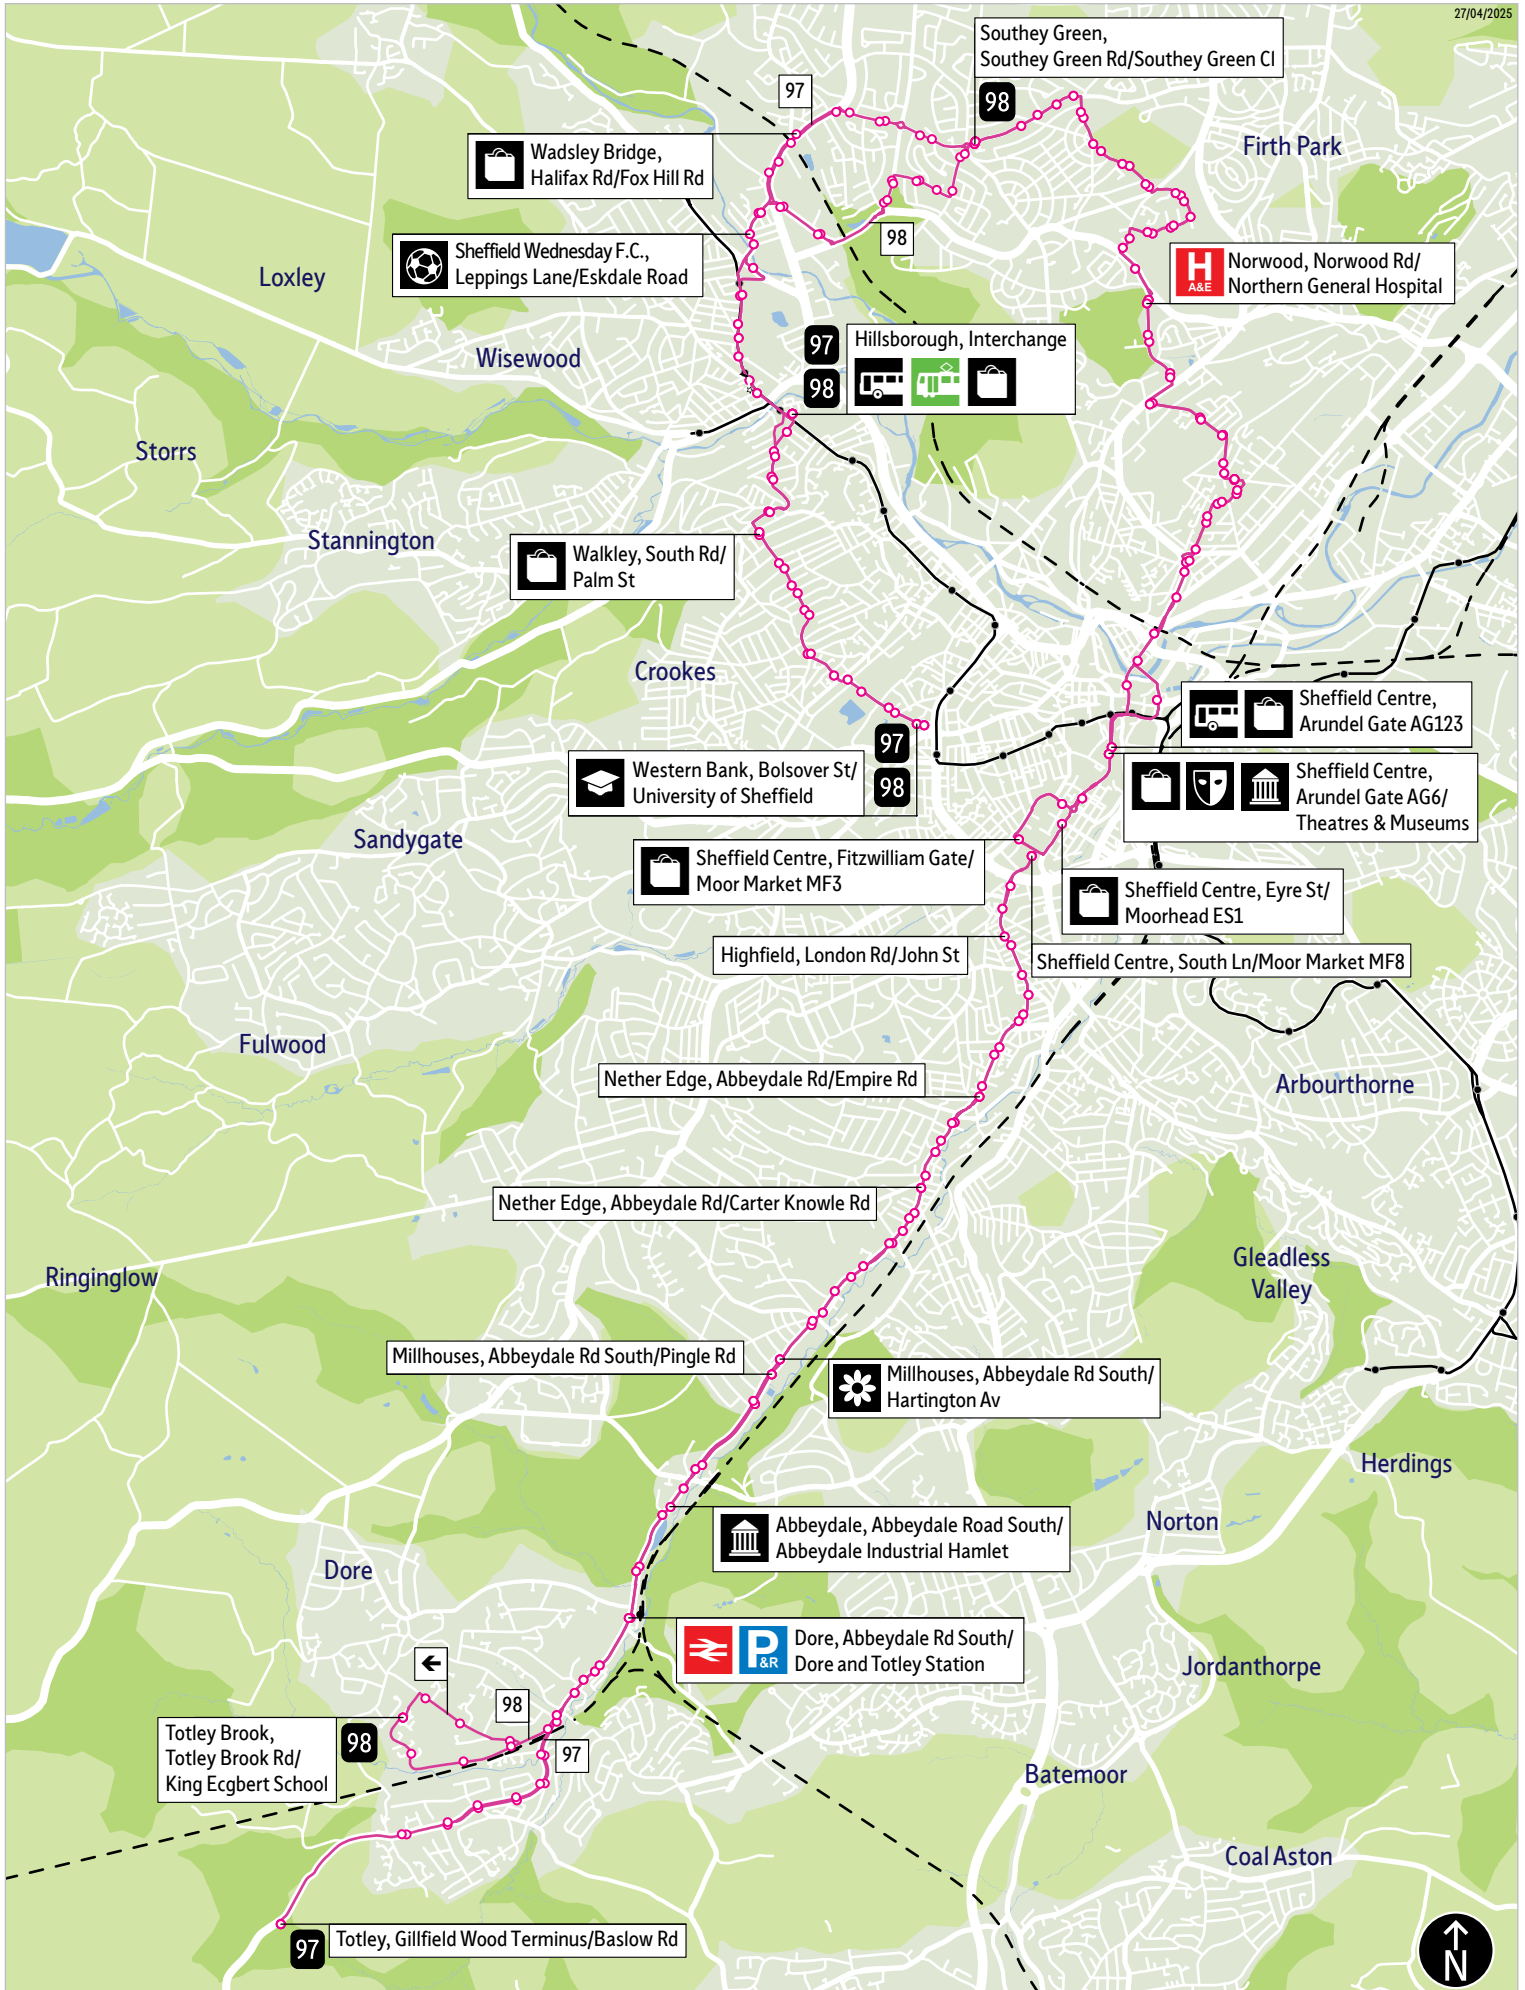

Bus route map for services 97 & 98

27/04/2025

■ = Terminus point
🚏 = Public transport
🛒 = Shopping area
🚌 = Bus route & stops
—+—+— = Rail line & station
—●—●— = Tram route & stop