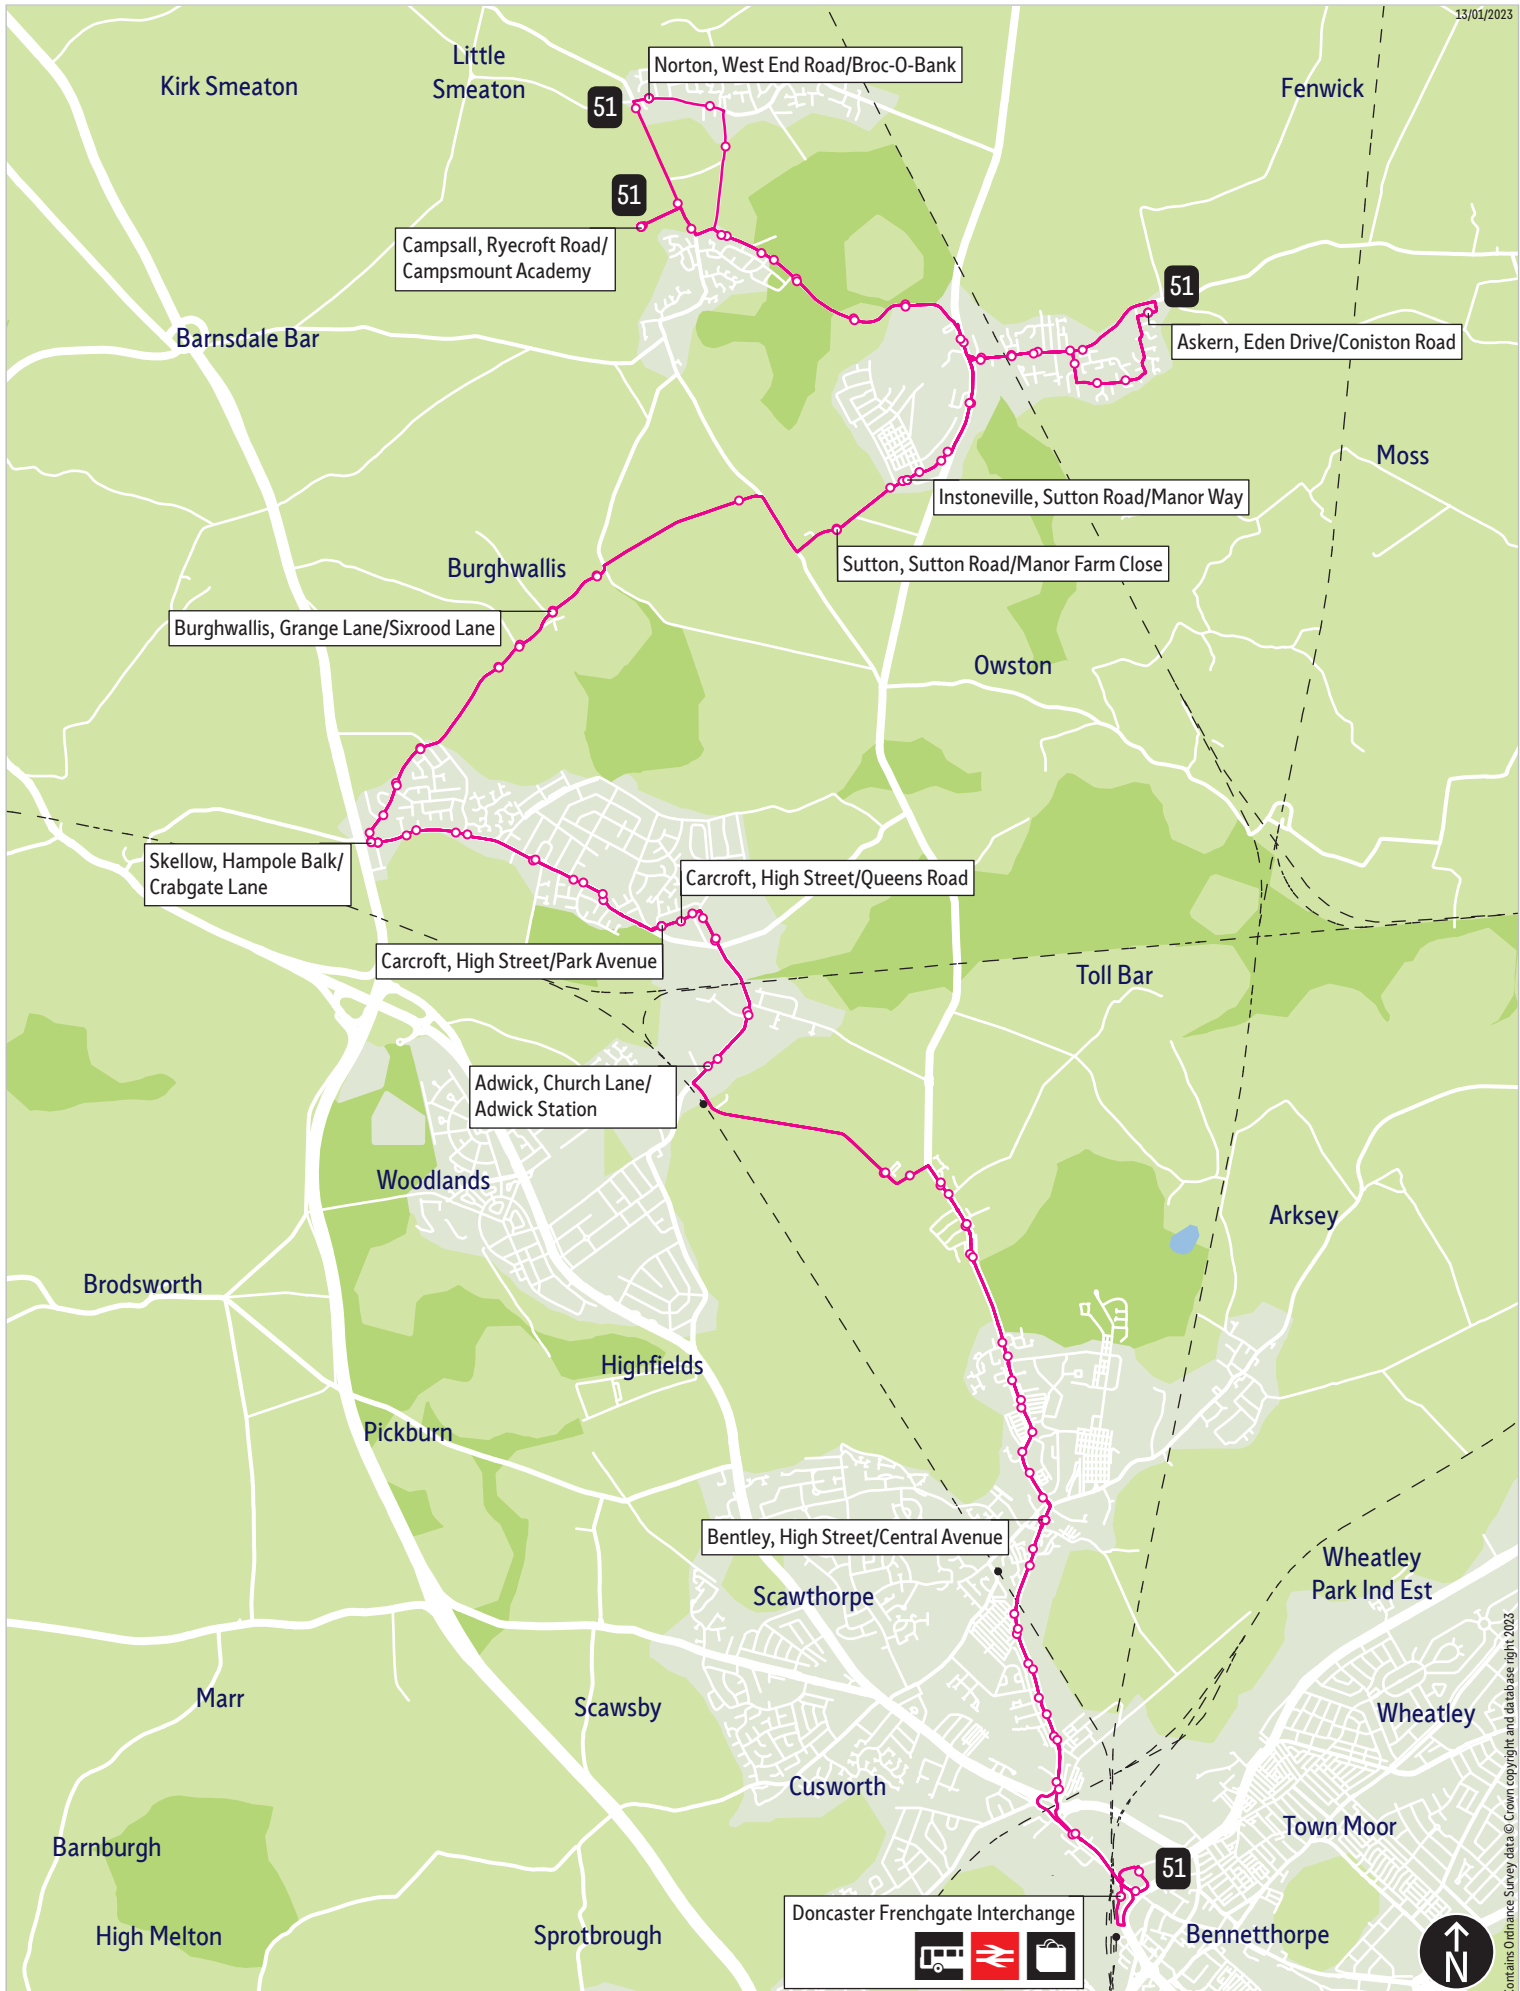

Bus route map for service 51

13/01/2023

This map is based upon Ordnance Survey material with the permission of Ordnance Survey on behalf of the Controller of Her Majesty's Stationery Office © Crown copyright. Unauthorised reproduction infringes Crown copyright and may lead to prosecution or civil proceedings. SYMCA 100058899 2023

- = Terminus point
- = Public transport
- = Shopping area
- = Bus route & stops
- = Rail line & station
- = Tram route & stop