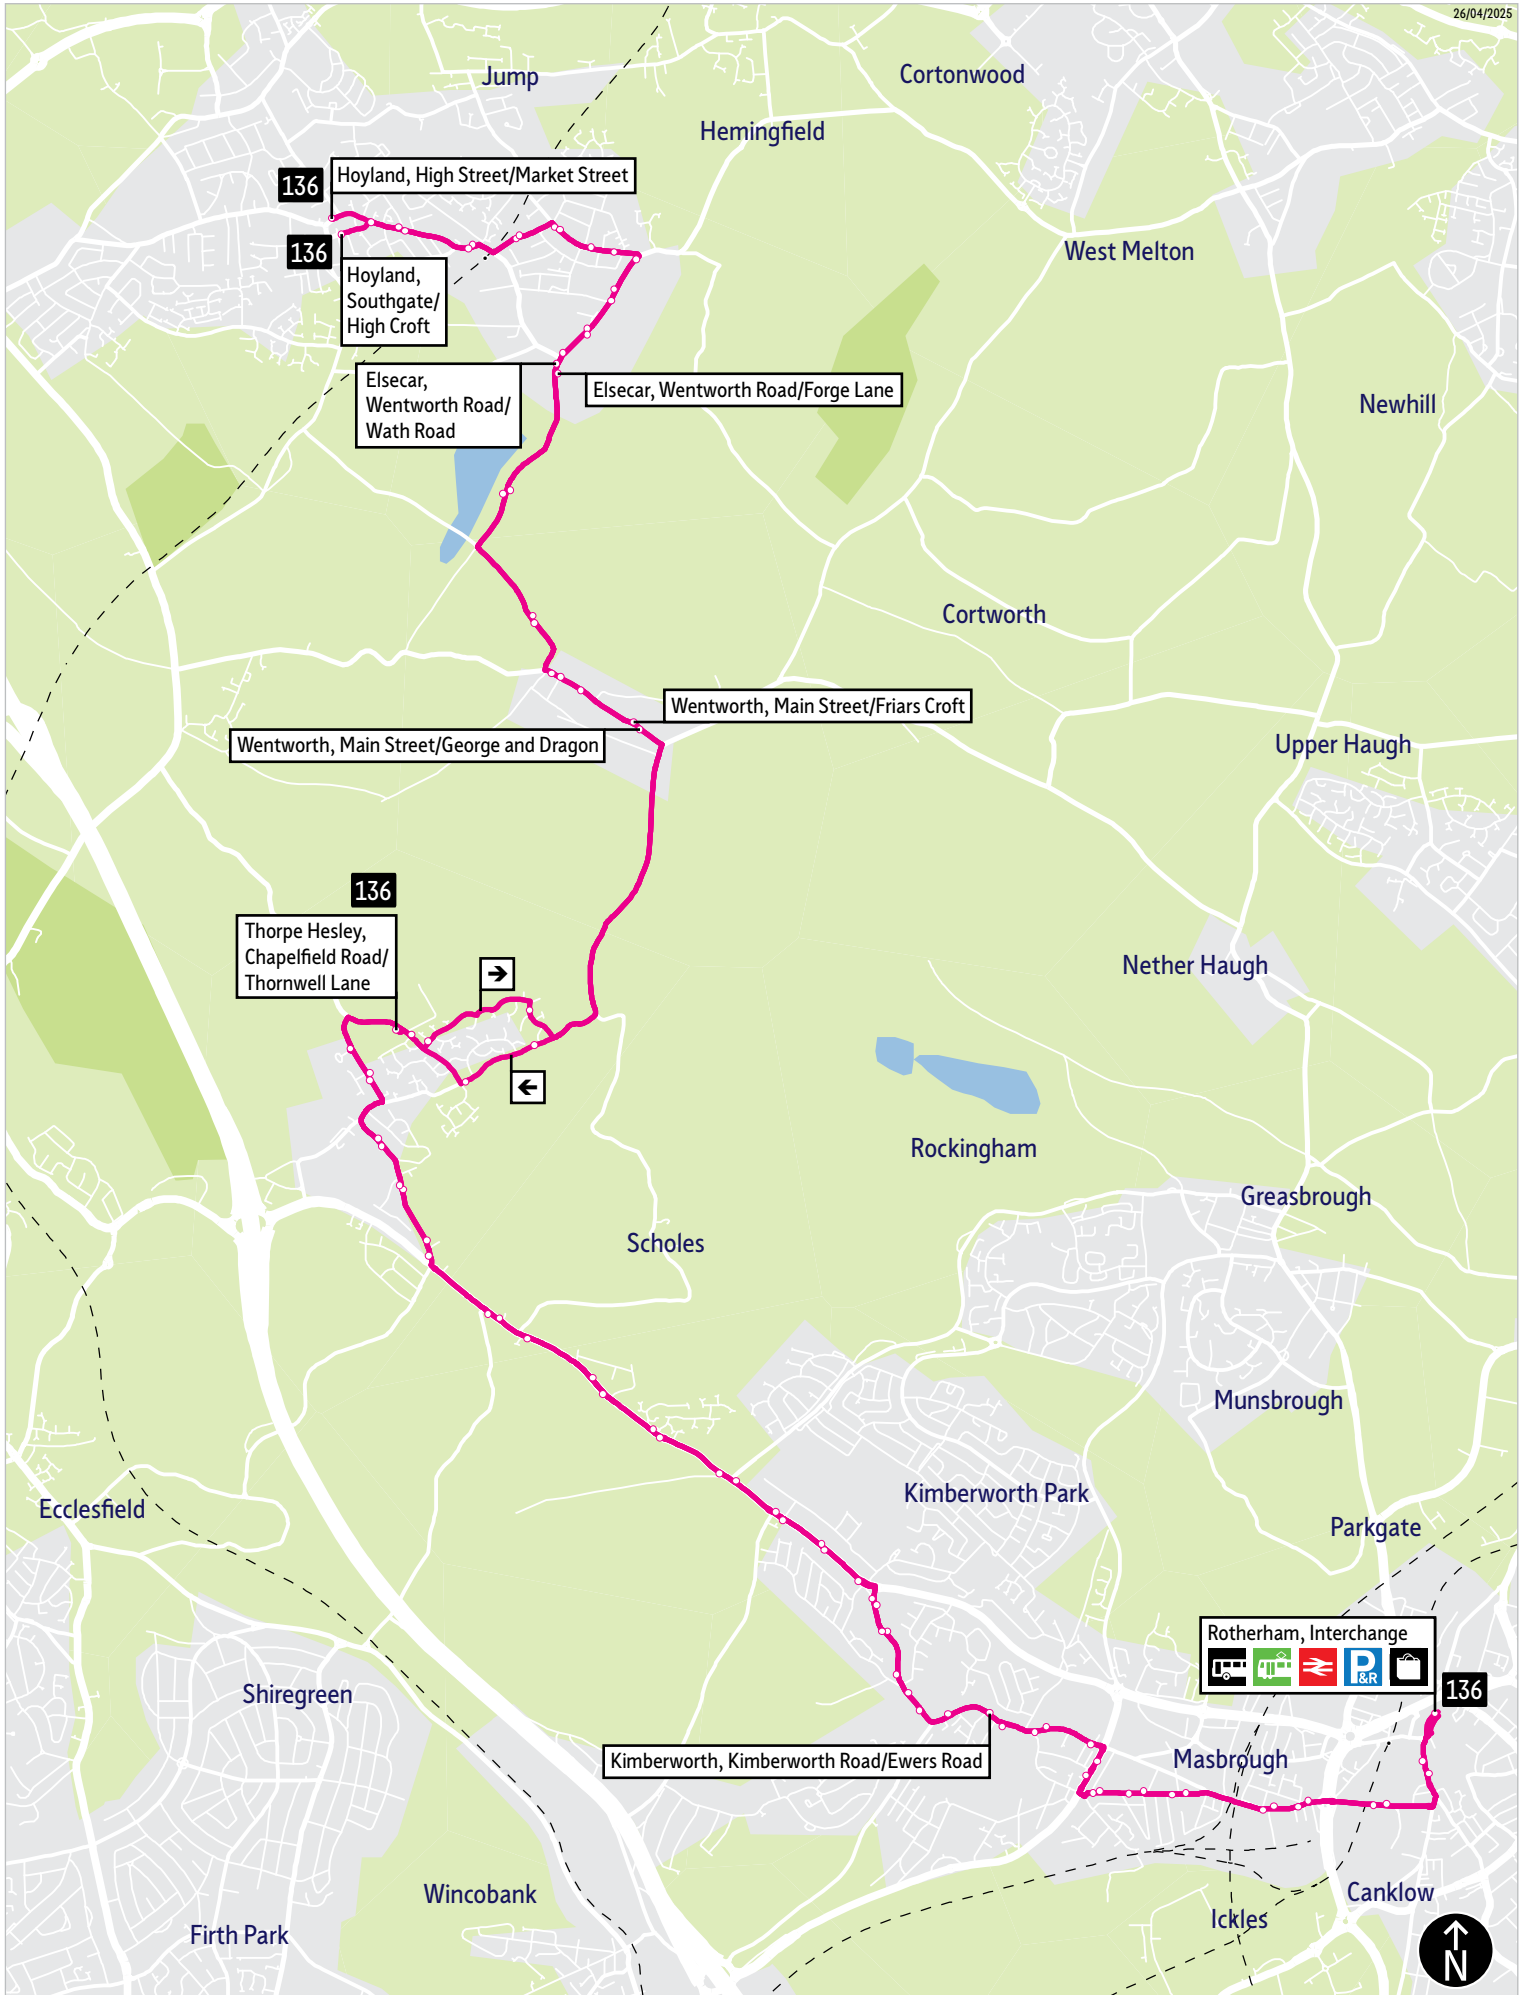

Bus route map for service 136

26/04/2025

This map is based upon Ordnance Survey material with the permission of Ordnance Survey on behalf of the Controller of Her Majesty's Stationery Office © Crown copyright. Unauthorised reproduction infringes Crown copyright and database rights 2025 OS licence number AC0000828038

= Terminus point
 = Public transport
 = Shopping area
 = Bus route & stops
 = Rail line & station
 = Tram route & stop