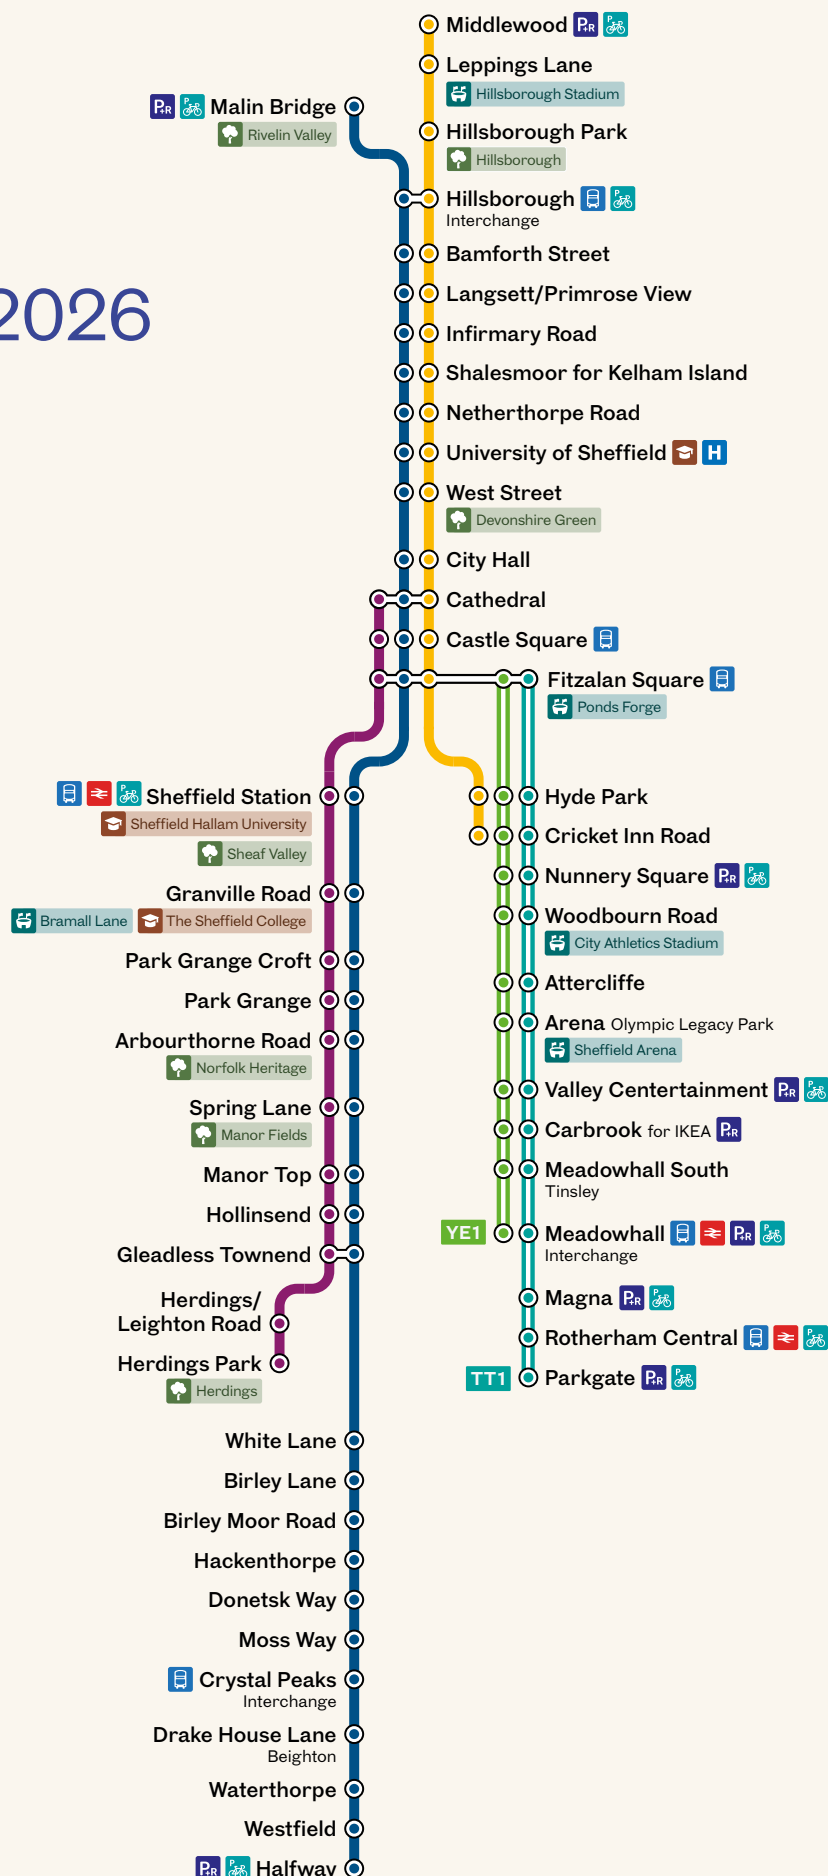

YE1 TT1 Bus

Supertram replacement bus

Fitzalan Square to Parkgate
valid from 2nd to 4th May 2026

Bus service operated by:

Supertram Network Map: Saturday 2 May to Monday 4 May 2026

Buses will replace trams between Fitzalan Square and Parkgate.

This is so that we can safely complete essential renewal works near Attercliffe.

Change between tram and bus at Fitzalan Square for services towards Meadowhall / Parkgate.

Normal service is expected to resume on Tuesday 5 May 2026

Routes

- █ Blue
- █ Purple
- █ Yellow
- █ YE1 Bus
- █ TT1 Bus

Key

-  Bus Interchange
-  Train Interchange
-  Park and Ride
-  Cycle Parking
-  Stadiums
-  Universities/Colleges
-  West End Hospitals

Any valid tram ticket can be used for travel on Supertram replacement bus services. Purchase tickets in advance using the TSY Mobile app or from a tram conductor, or from the bus driver.