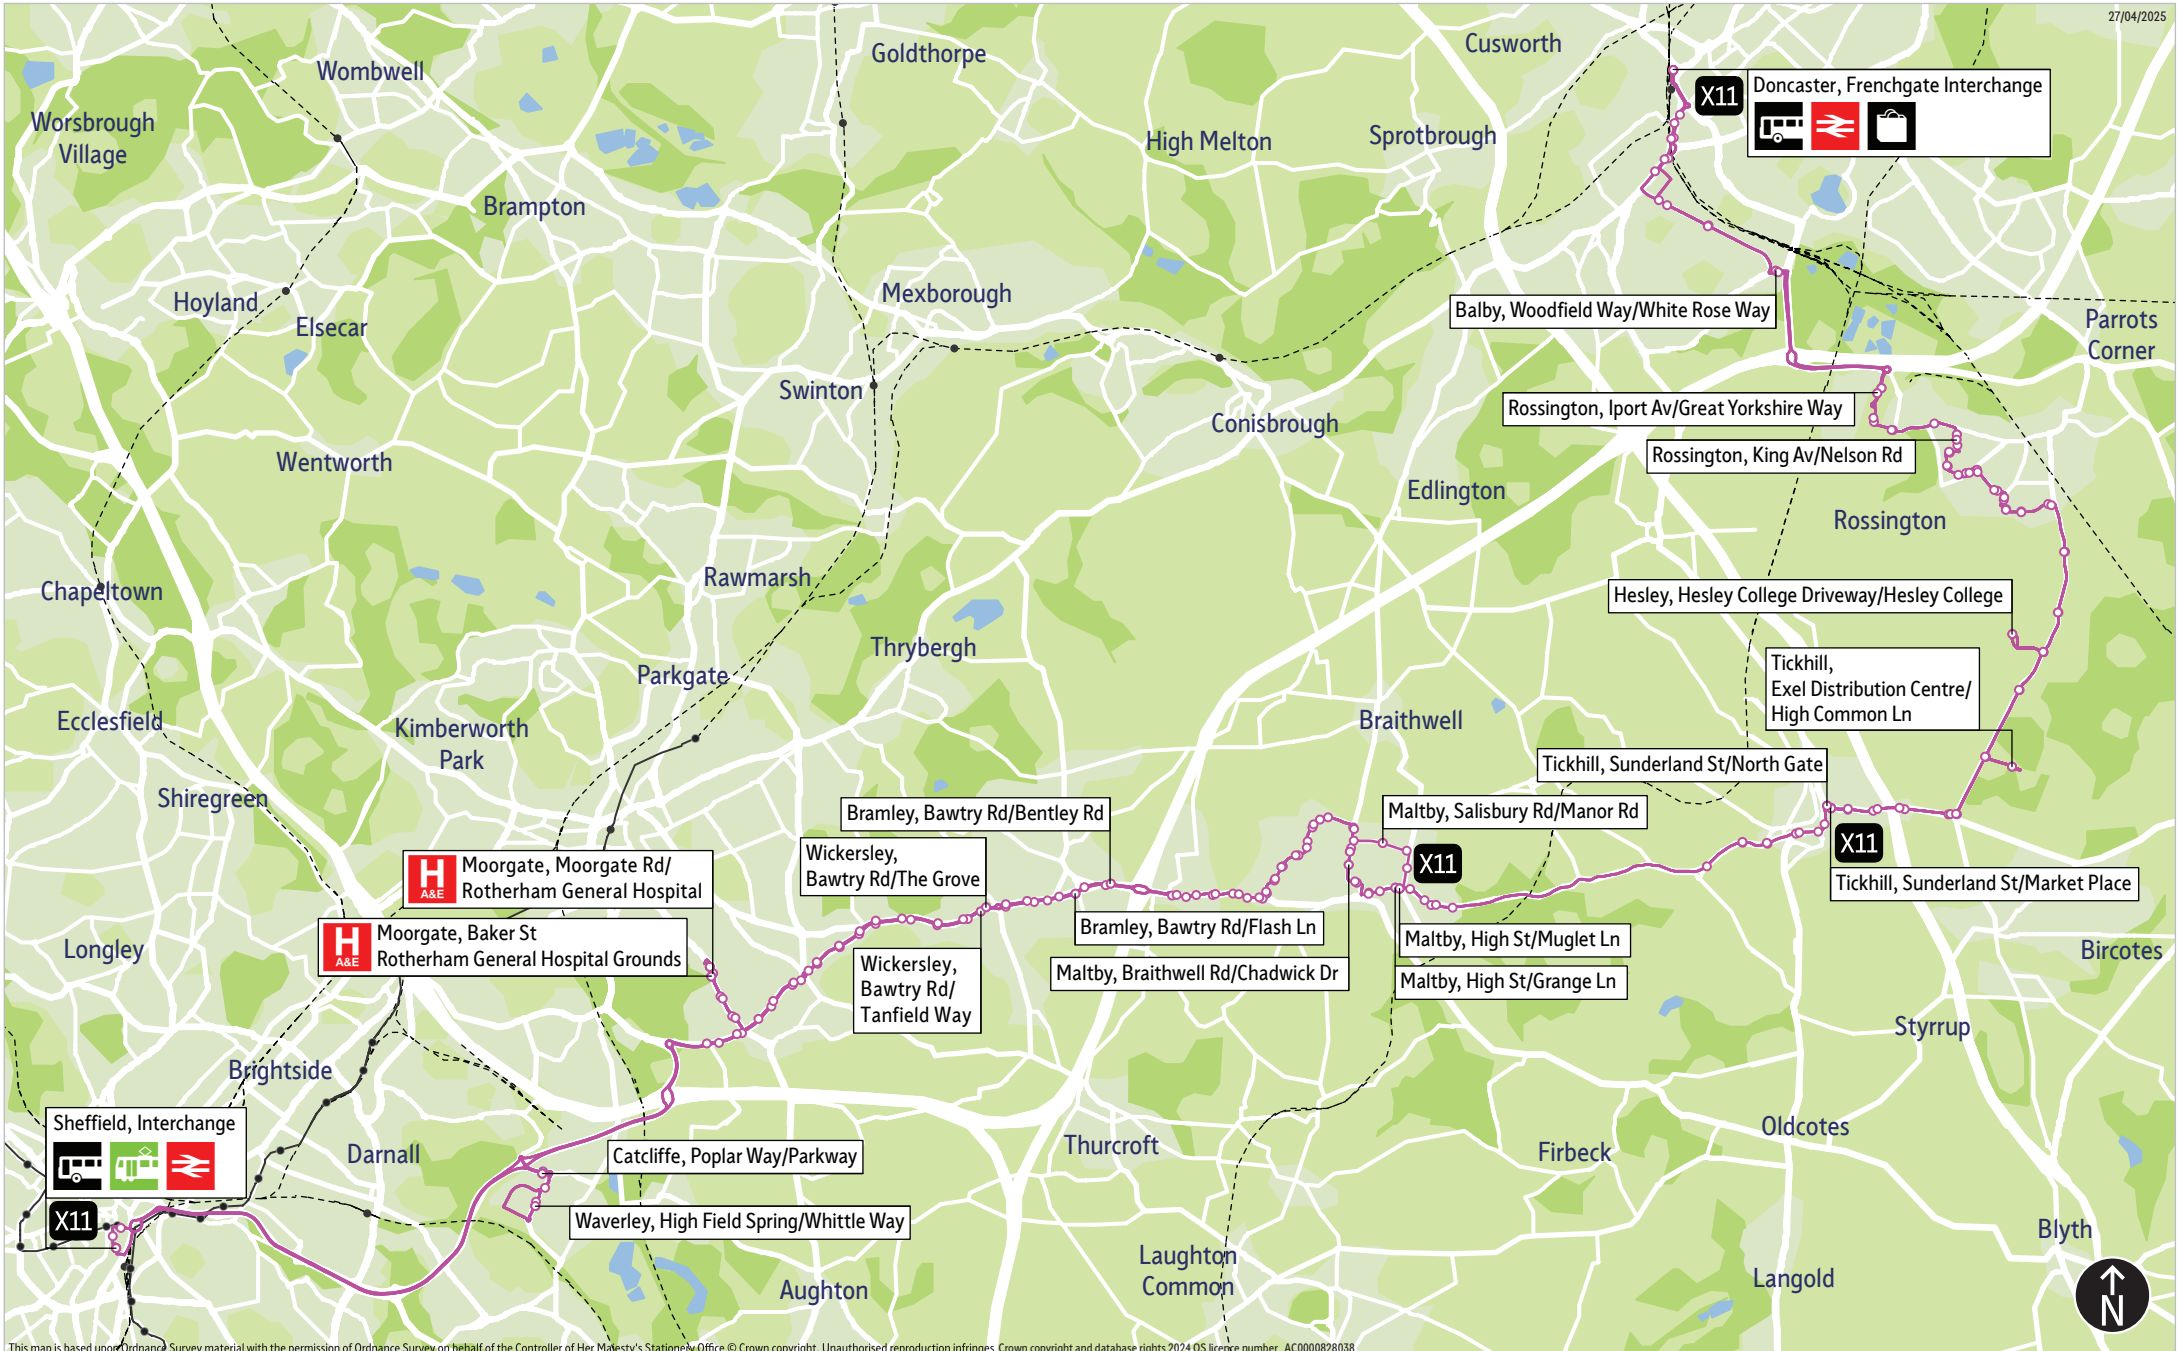

Bus route map for service X11

27/04/2025

- = Terminus point
- = Public transport
- = Shopping area
- = Bus route & stops
- = Rail line & station
- = Tram route & stop