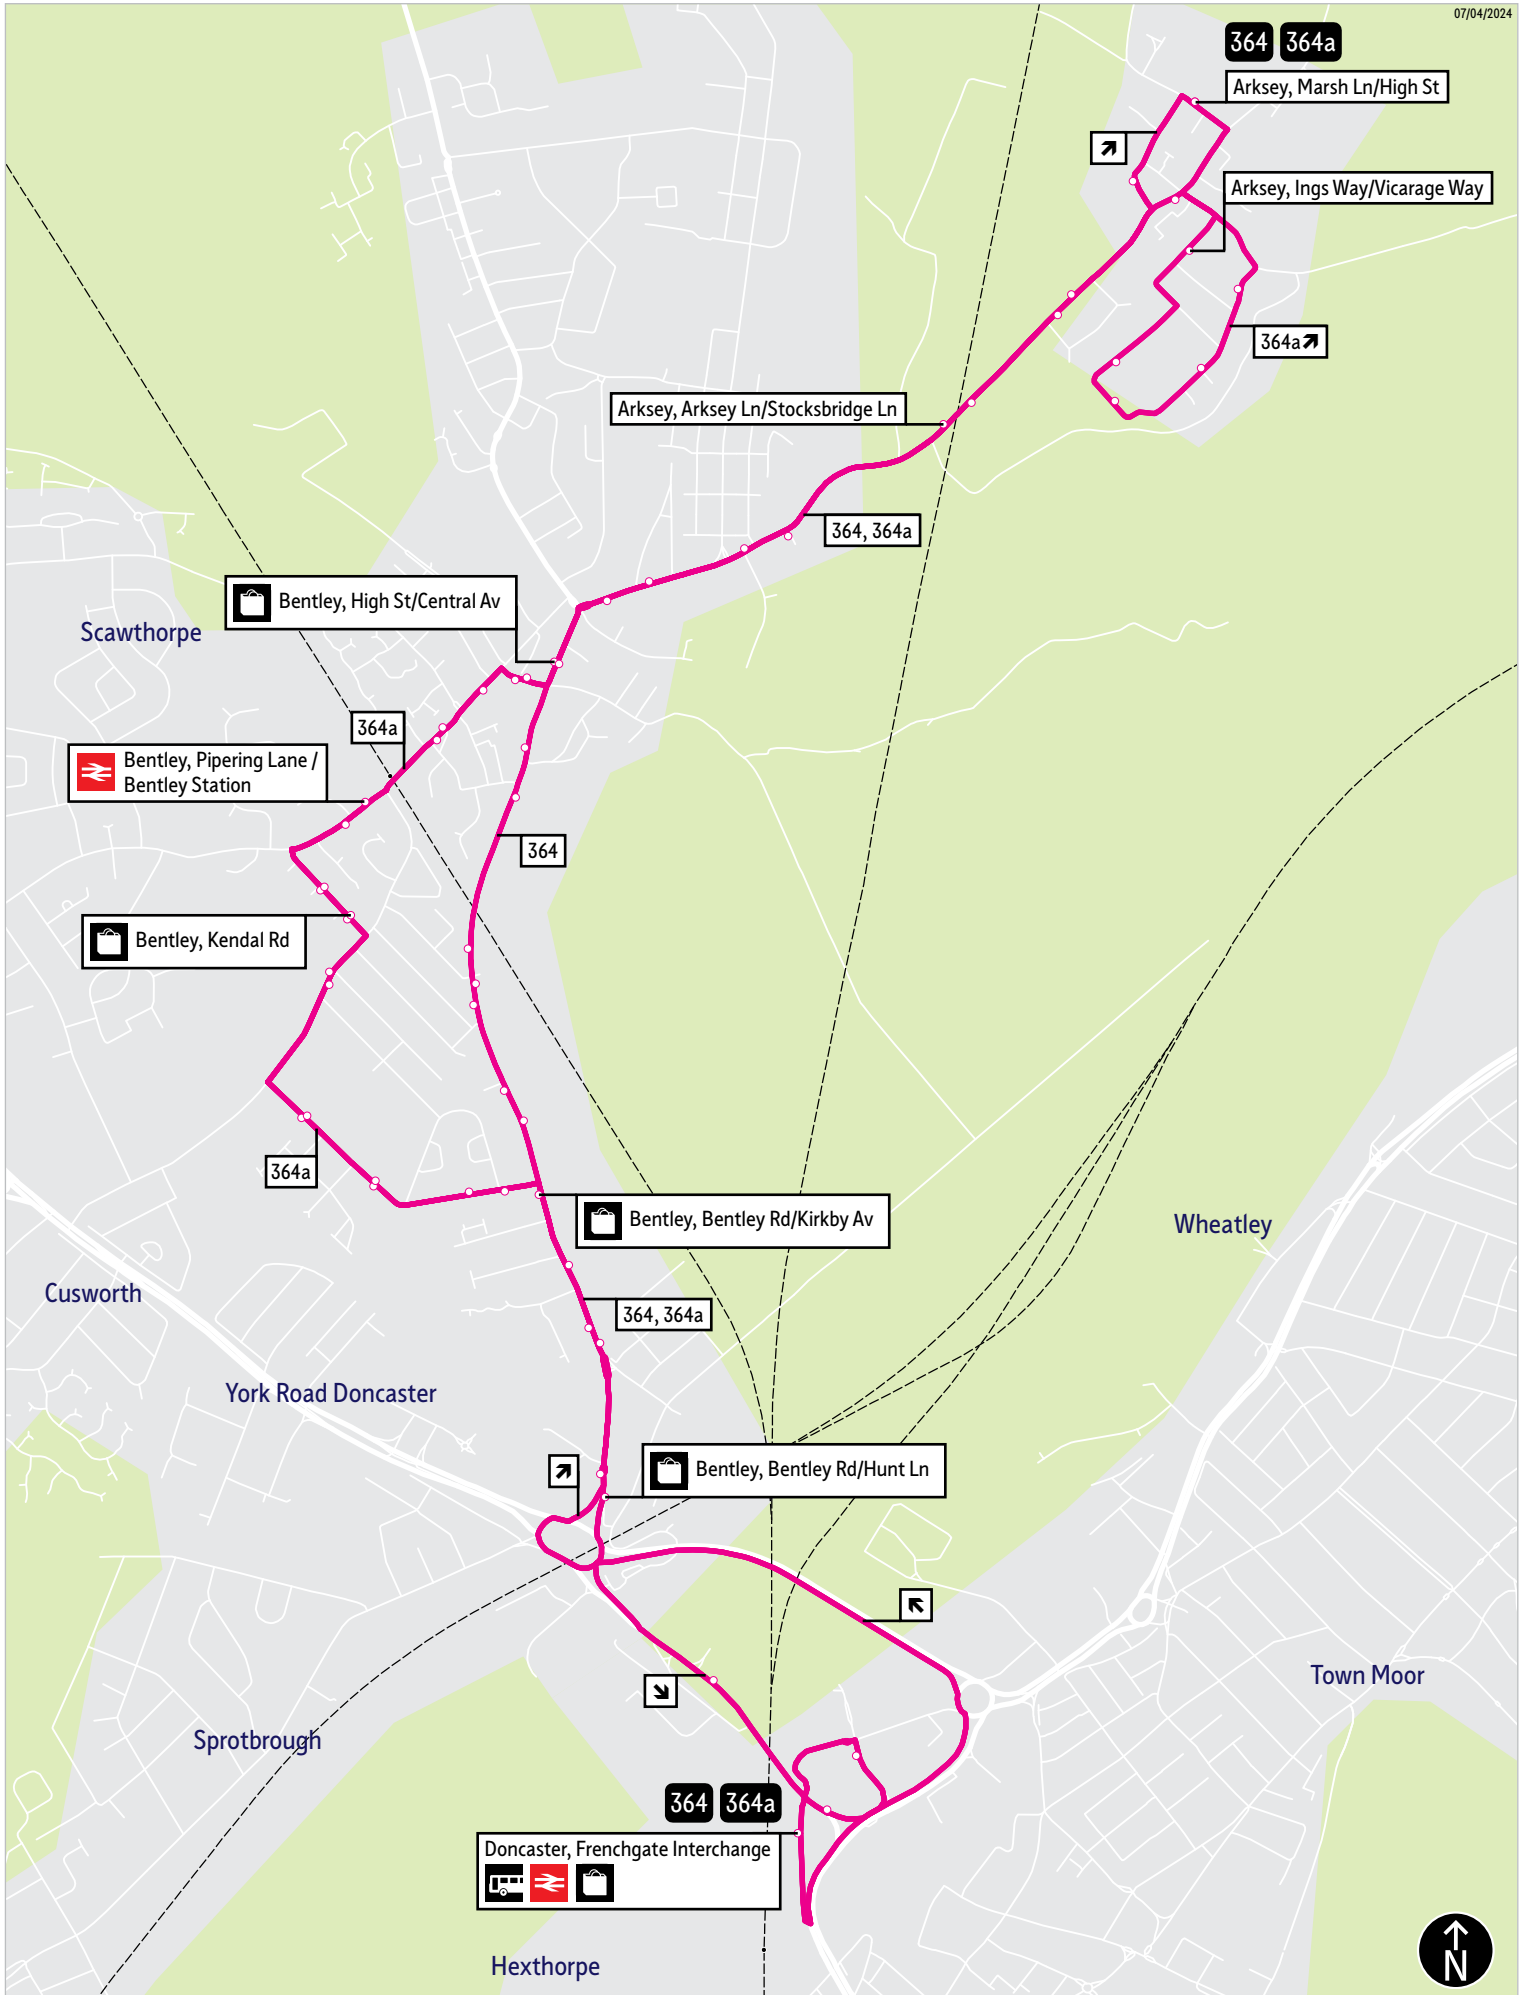

Bus service(s)

364 364a

Valid from: 27 April 2025

Areas served

Doncaster
Bentley
Arksey

Places on the route

   Doncaster Frenchgate
Interchange
 Bentley Station

What's changed

07/04/2024

This map is based upon Ordnance Survey material with the permission of Ordnance Survey on behalf of the Controller of Her Majesty's Stationery Office © Crown copyright. Unauthorised reproduction infringes Crown copyright and database rights 2023 OS licence number AC0000828038

■ = Terminus point
 🚏 🚉 🚊 🚇 🚊 🚇 🚇 = Public transport
 🛒 = Shopping area
 🚚 = Bus route & stops
 --- = Rail line & station
 — = Tram route & stop

Stopping points for service 364

Doncaster, Frenchgate Interchange ▶ North Bridge Road ▶ **Bentley** ▶ Bentley Road ▶ High Street ▶ Arksey Lane ▶ **Arksey** ▶ Station Road ▶ High Street ▶ Marsh Lane ▶ Station Road ▶ **Bentley** ▶ Arksey Lane ▶ High Street ▶ Bentley Road ▶ North Bridge Road ▶ Church View ▶ Doncaster, Frenchgate Interchange

Stopping points for service 364a

Doncaster, Frenchgate Interchange ▶ North Bridge Road ▶ **Bentley** ▶ Bentley Road ▶ Haslemere Grove ▶ Queens Drive ▶ Watch House Lane ▶ Kendal Road ▶ Piping Lane ▶ Church Street ▶ Chapel Street ▶ High Street ▶ Arksey Lane ▶ **Arksey** ▶ Station Road ▶ High Street ▶ Marsh Lane ▶ Ings Way ▶ Brook Way ▶ Station Road ▶ **Bentley** ▶ Arksey Lane ▶ High Street ▶ Chapel Street ▶ Cooke Street ▶ Church Street ▶ Piping Lane ▶ Kendal Road ▶ Watch House Lane ▶ Queens Drive ▶ Haslemere Grove ▶ Bentley Road ▶ North Bridge Road ▶ Church View ▶ Doncaster, Frenchgate Interchange