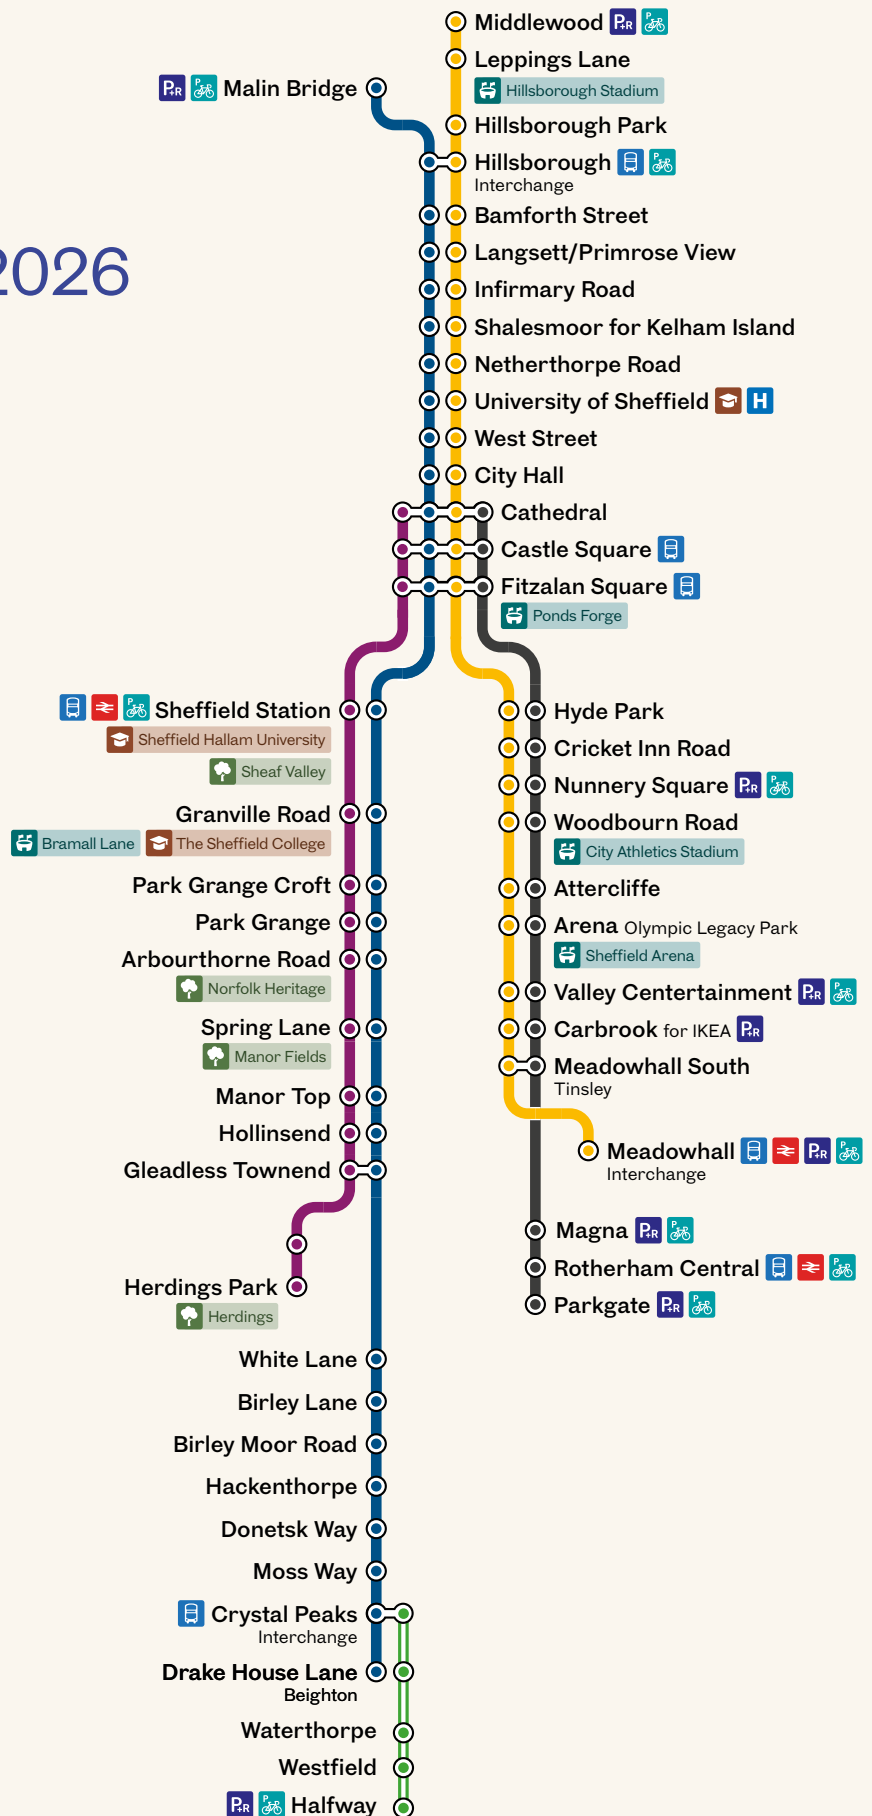

Supertram Network Map: Saturday 27 to Sunday 28 June 2026

Buses will replace trams between Crystal Peaks and Halfway for 2 days.

This is so that we can safely complete essential renewal works near Waterthorpe tram stop.

Normal service is expected to resume on **Monday 29 June 2026**

Routes

- █ Blue
- █ Purple
- █ Tram Train
- █ Yellow
- █ BL1 Bus

Key

- Bus Interchange
- Train Interchange
- Park and Ride
- Cycle Parking
- Stadiums
- Universities/Colleges
- West End Hospitals

Any valid tram ticket can be used for travel on Supertram replacement bus services. Purchase tickets using the TSY Mobile app or from a conductor on your connecting tram service.

Plan ahead and find out more information at:
travelsouthyorkshire.com/Waterthorpe