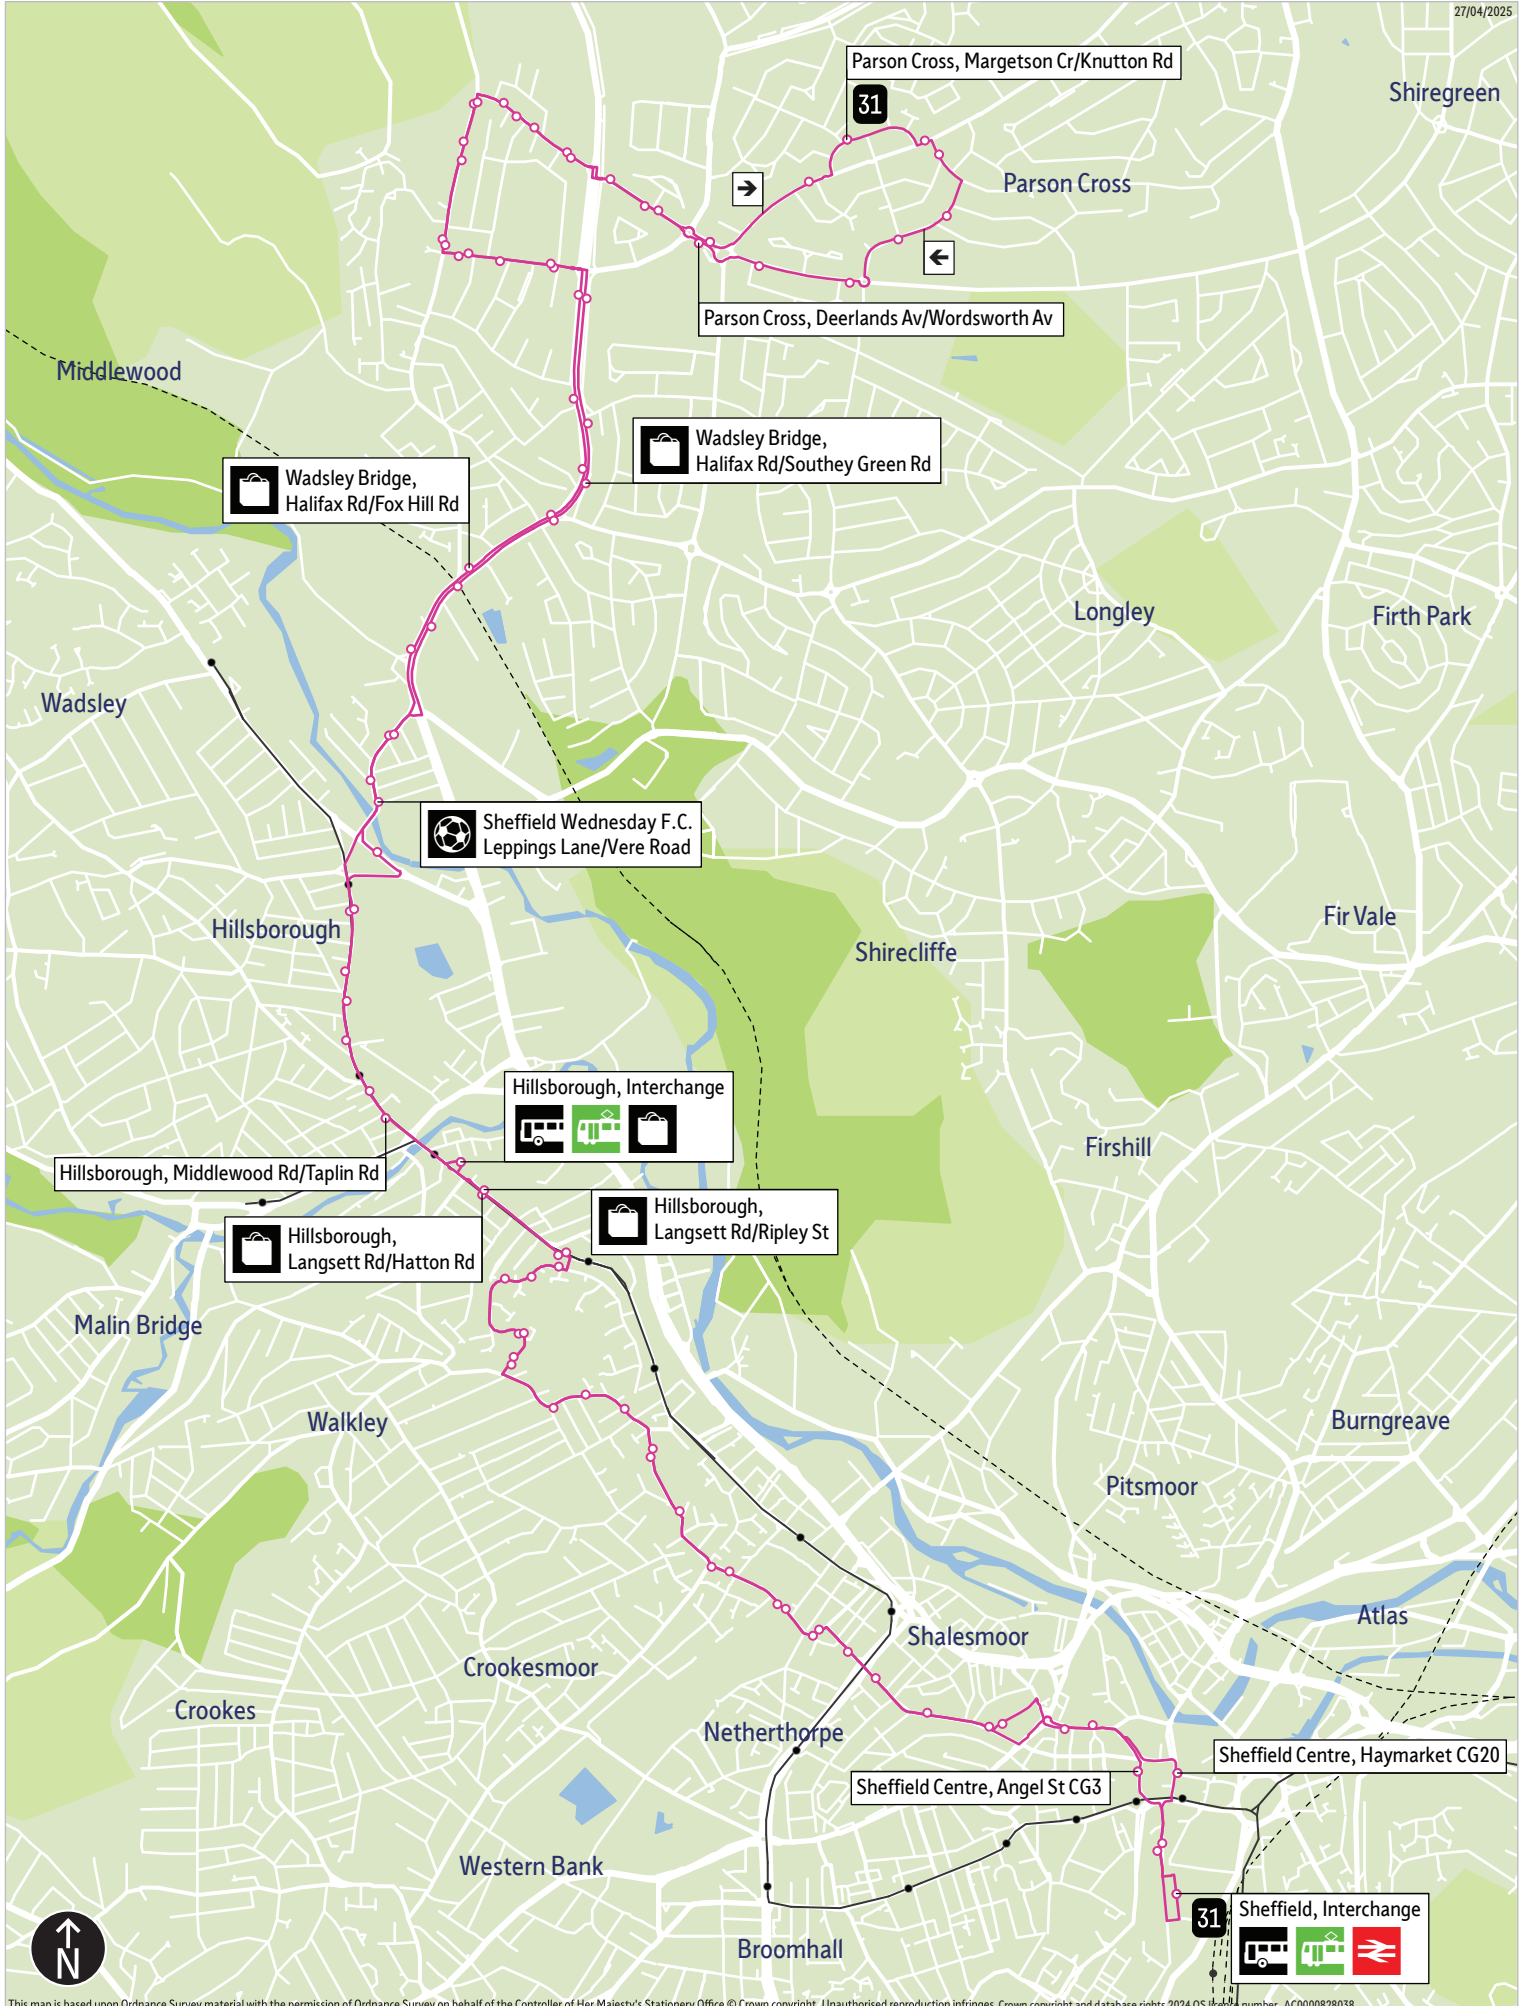

### Places on the route

   Hillsborough Interchange  
   Sheffield Interchange  
 Sheffield Wednesday F.C.

### What's changed

There will be timetable and route changes.

In Walkley, journeys will now operate along Whitehouse Lane instead of Burgoyne Road and Whitehouse Road. This change is a result of issues with parked cars at the junction of Whitehouse Road.

# Bus route map for service 31

27/04/2025

This map is based upon Ordnance Survey material with the permission of Ordnance Survey on behalf of the Controller of Her Majesty's Stationery Office © Crown copyright. Unauthorised reproduction infringes Crown copyright and database rights 2024 OS licence number AC0000828038

= Terminus point
 

 = Public transport
 

 = Shopping area
  = Bus route & stops
  = Rail line & station
  = Tram route & stop

**31 ▶ Saturday****Parson Cross ▶ Sheffield Centre**

Parson Cross, Margetson Cres/Knutton Rd	0509	0604	0704	0804	0904	1004	1104	1204	1304	1404	1504	1604	1704
Parson Cross, Deerlands Av/Wordsworth Av	0513	0608	0708	0808	0908	1008	1108	1208	1308	1408	1508	1608	1708
Hillsborough, Interchange	0529	0624	0724	0824	0924	1024	1124	1224	1324	1424	1524	1624	1724
Sheffield, Haymarket CG20	0541	0636	0736	0836	0936	1036	1136	1236	1336	1436	1536	1636	1736
Sheffield, Interchange	0546	0641	0741	0841	0941	1041	1141	1241	1341	1441	1541	1641	1741
Parson Cross, Margetson Cres/Knutton Rd	1804	1904	1955										
Parson Cross, Deerlands Av/Wordsworth Av	1808	1908	1959										
Hillsborough, Interchange	1824	1924	2010										
Sheffield, Haymarket CG20	1836	1936	-										
Sheffield, Interchange	1841	1941	-										