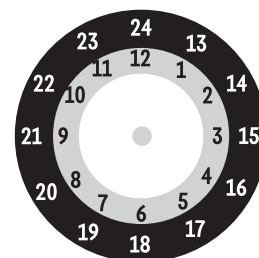

31 ▶ Saturday

Parson Cross ▶ Sheffield Centre

Parson Cross, Margetson Cres/Knutton Rd	0509	0604	0704	0804	0904	1004	1104	1204	1304	1404	1504	1604	1704
Parson Cross, Deerlands Av/Wordsworth Av	0513	0608	0708	0808	0908	1008	1108	1208	1308	1408	1508	1608	1708
Hillsborough, Interchange	0529	0624	0724	0824	0924	1024	1124	1224	1324	1424	1524	1624	1724
Sheffield, Haymarket CG20	0541	0636	0736	0836	0936	1036	1136	1236	1336	1436	1536	1636	1736
Sheffield, Interchange	0546	0641	0741	0841	0941	1041	1141	1241	1341	1441	1541	1641	1741
Parson Cross, Margetson Cres/Knutton Rd	1804	1904	1955										
Parson Cross, Deerlands Av/Wordsworth Av	1808	1908	1959										
Hillsborough, Interchange	1824	1924	2010										
Sheffield, Haymarket CG20	1836	1936	-										
Sheffield, Interchange	1841	1941	-										

No Service Sunday

The information shown is correct at the time of production and is subject to change.

24 hour clock

24 hour clock

Throughout South Yorkshire our timetables use the 24 hour clock to avoid confusion between am and pm times.

For example:

9.00am is shown as 0900

2.15pm is shown as 1415

10.25pm is shown as 2225

24 hour times

12 hour times