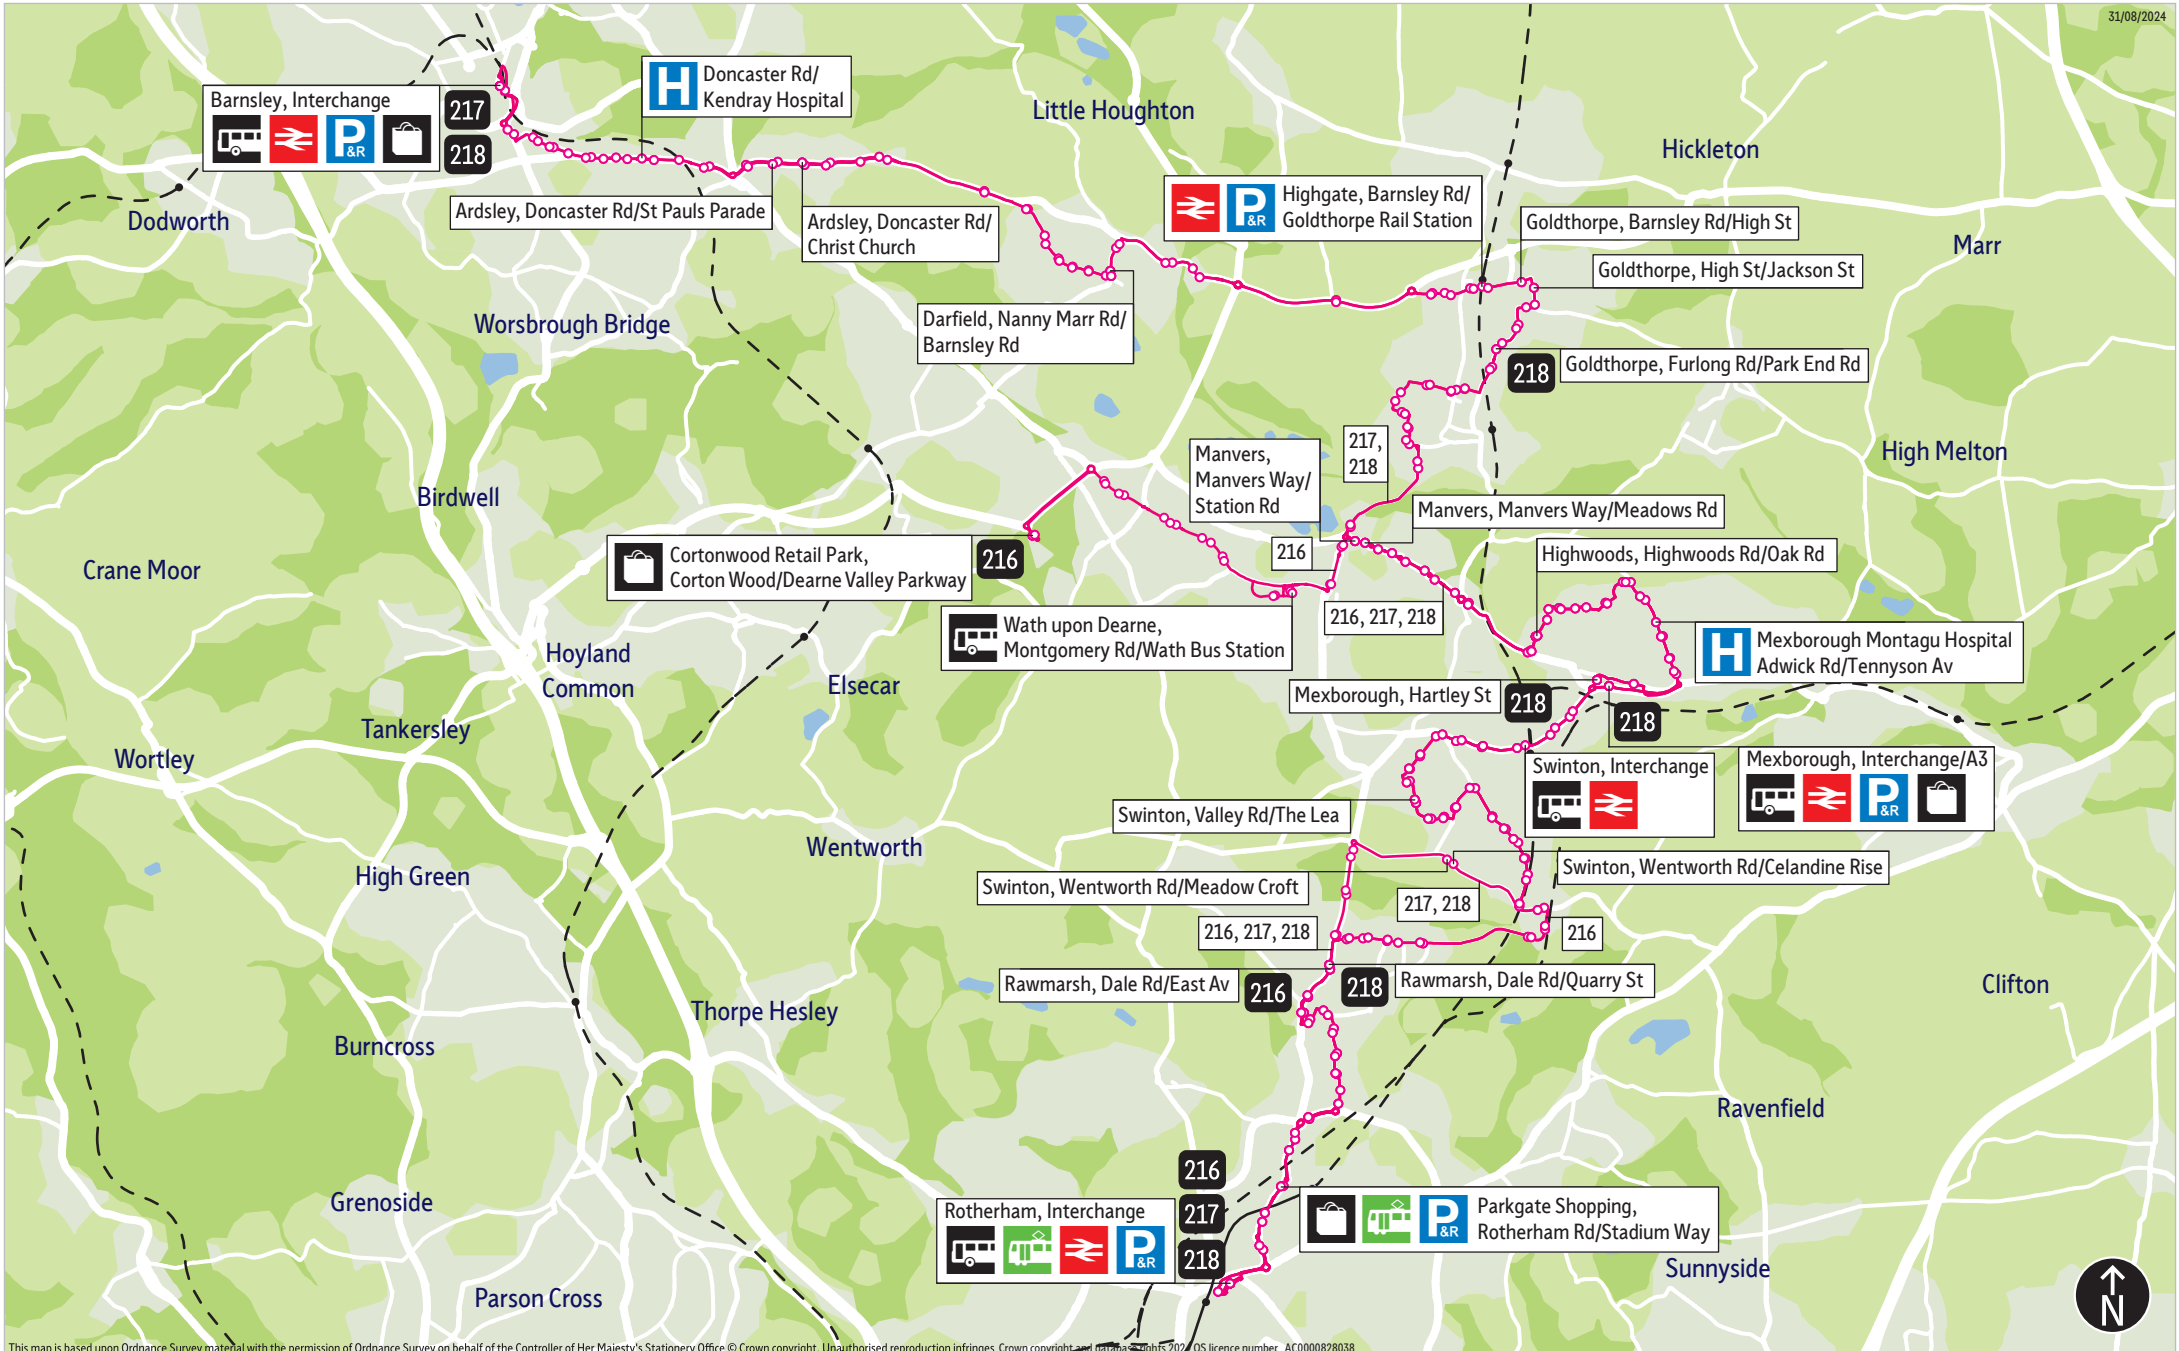

Bus route map for services 216, 217 & 218

31/08/2024

- = Terminus point
- = Public transport
- = Shopping area
- = Bus route & stops
- = Rail line & station
- = Tram route & stop