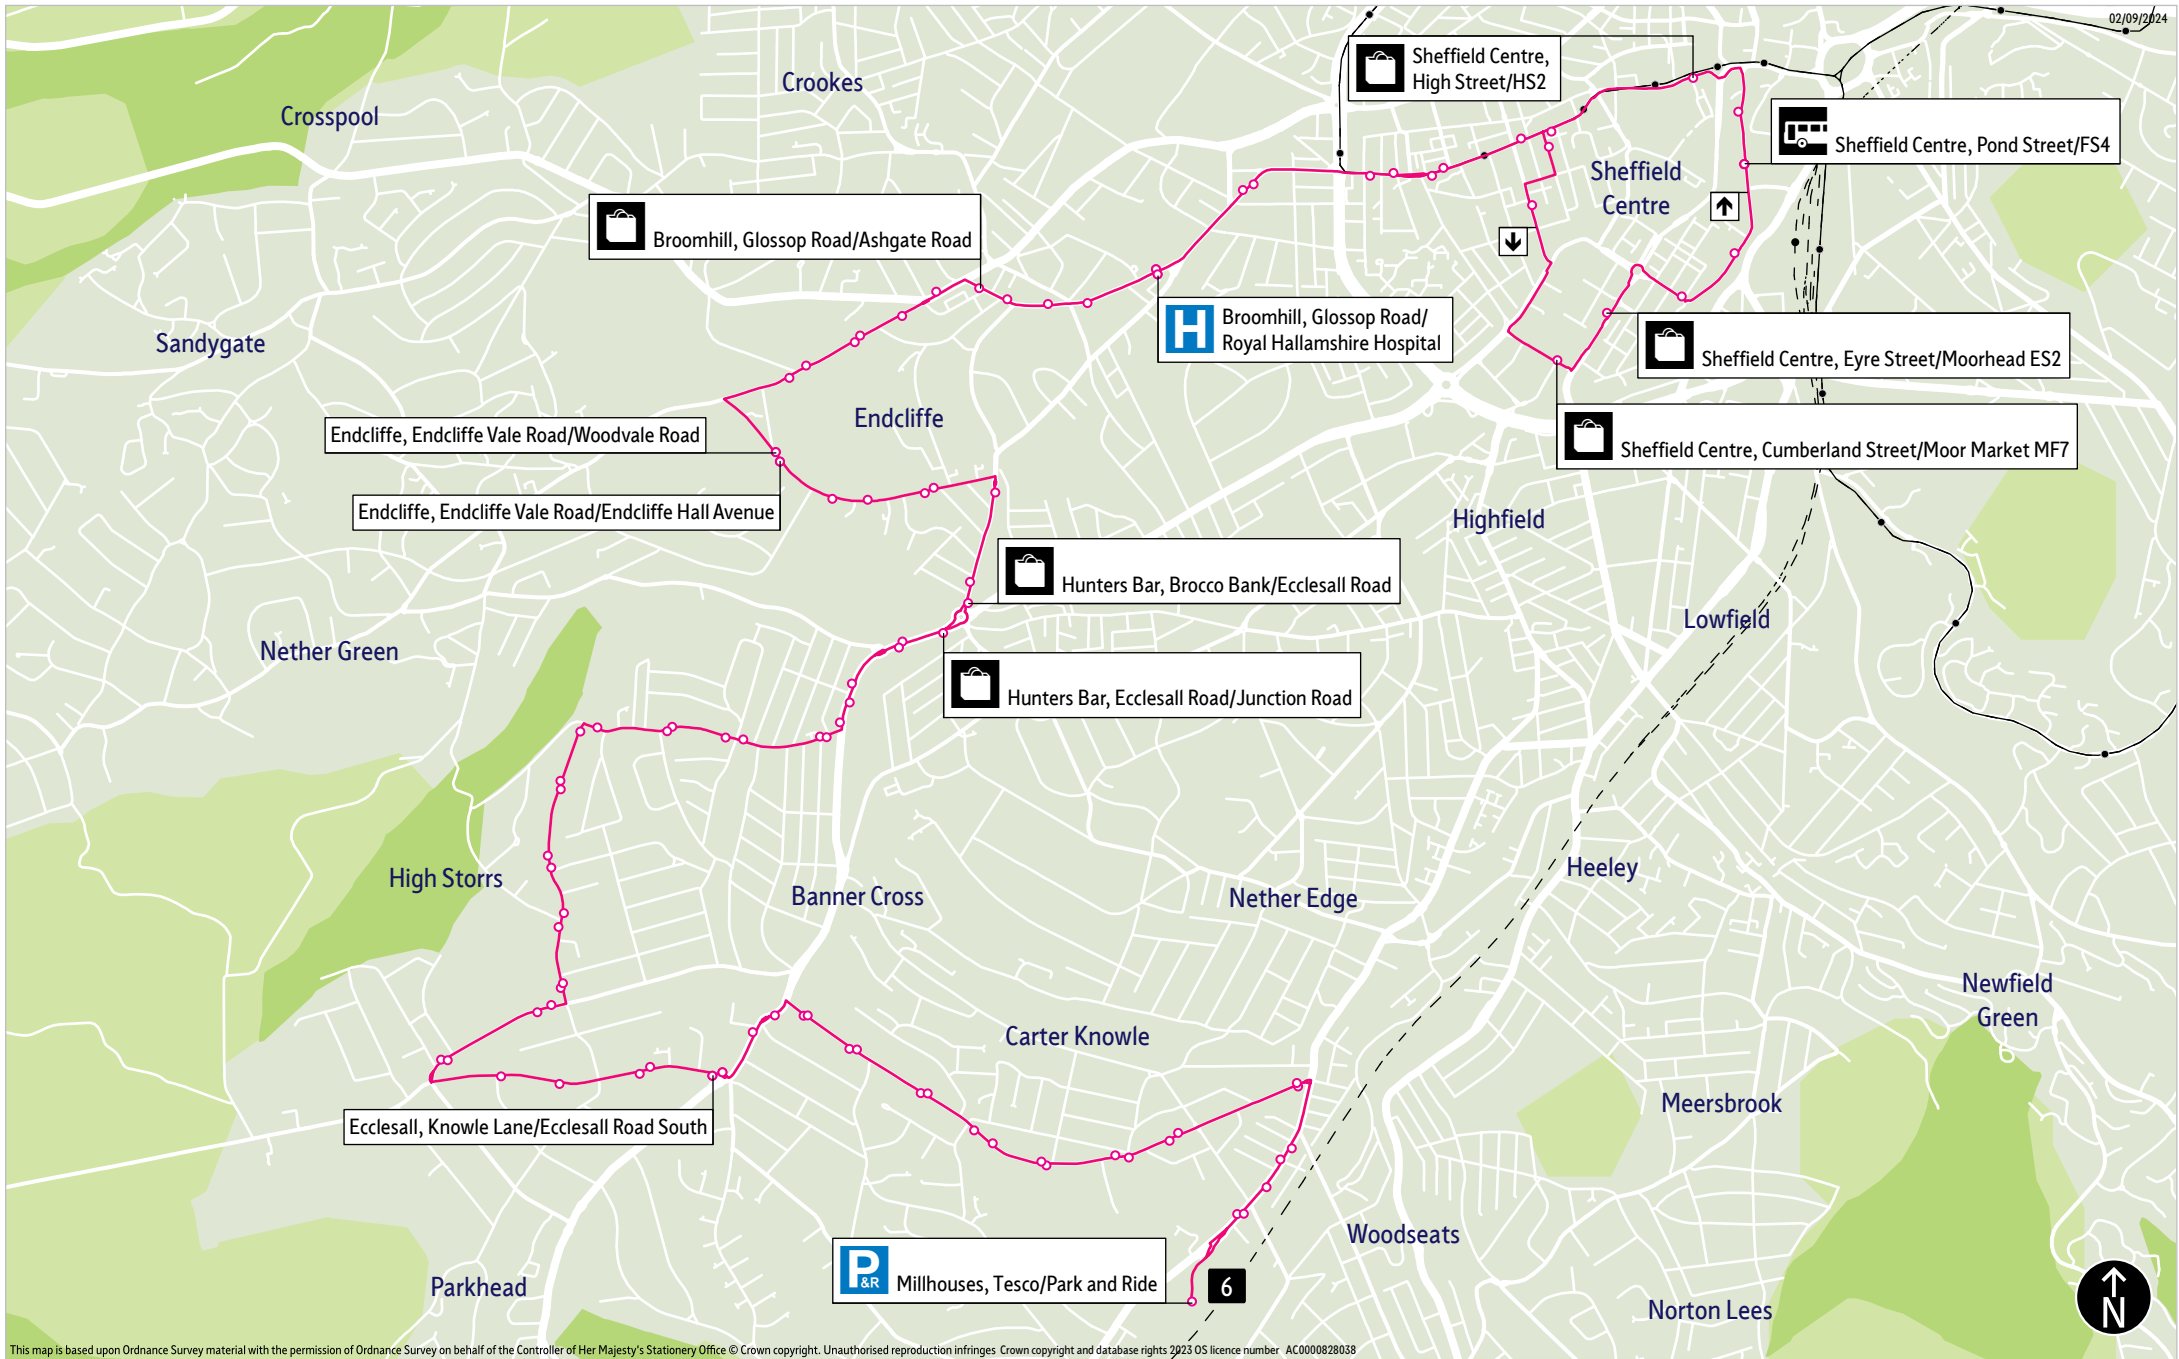

Bus route map for service 6

02/09/2024

- = Terminus point
- = Public transport
- = Shopping area
- = Bus route & stops
- = Rail line & station
- = Tram route & stop