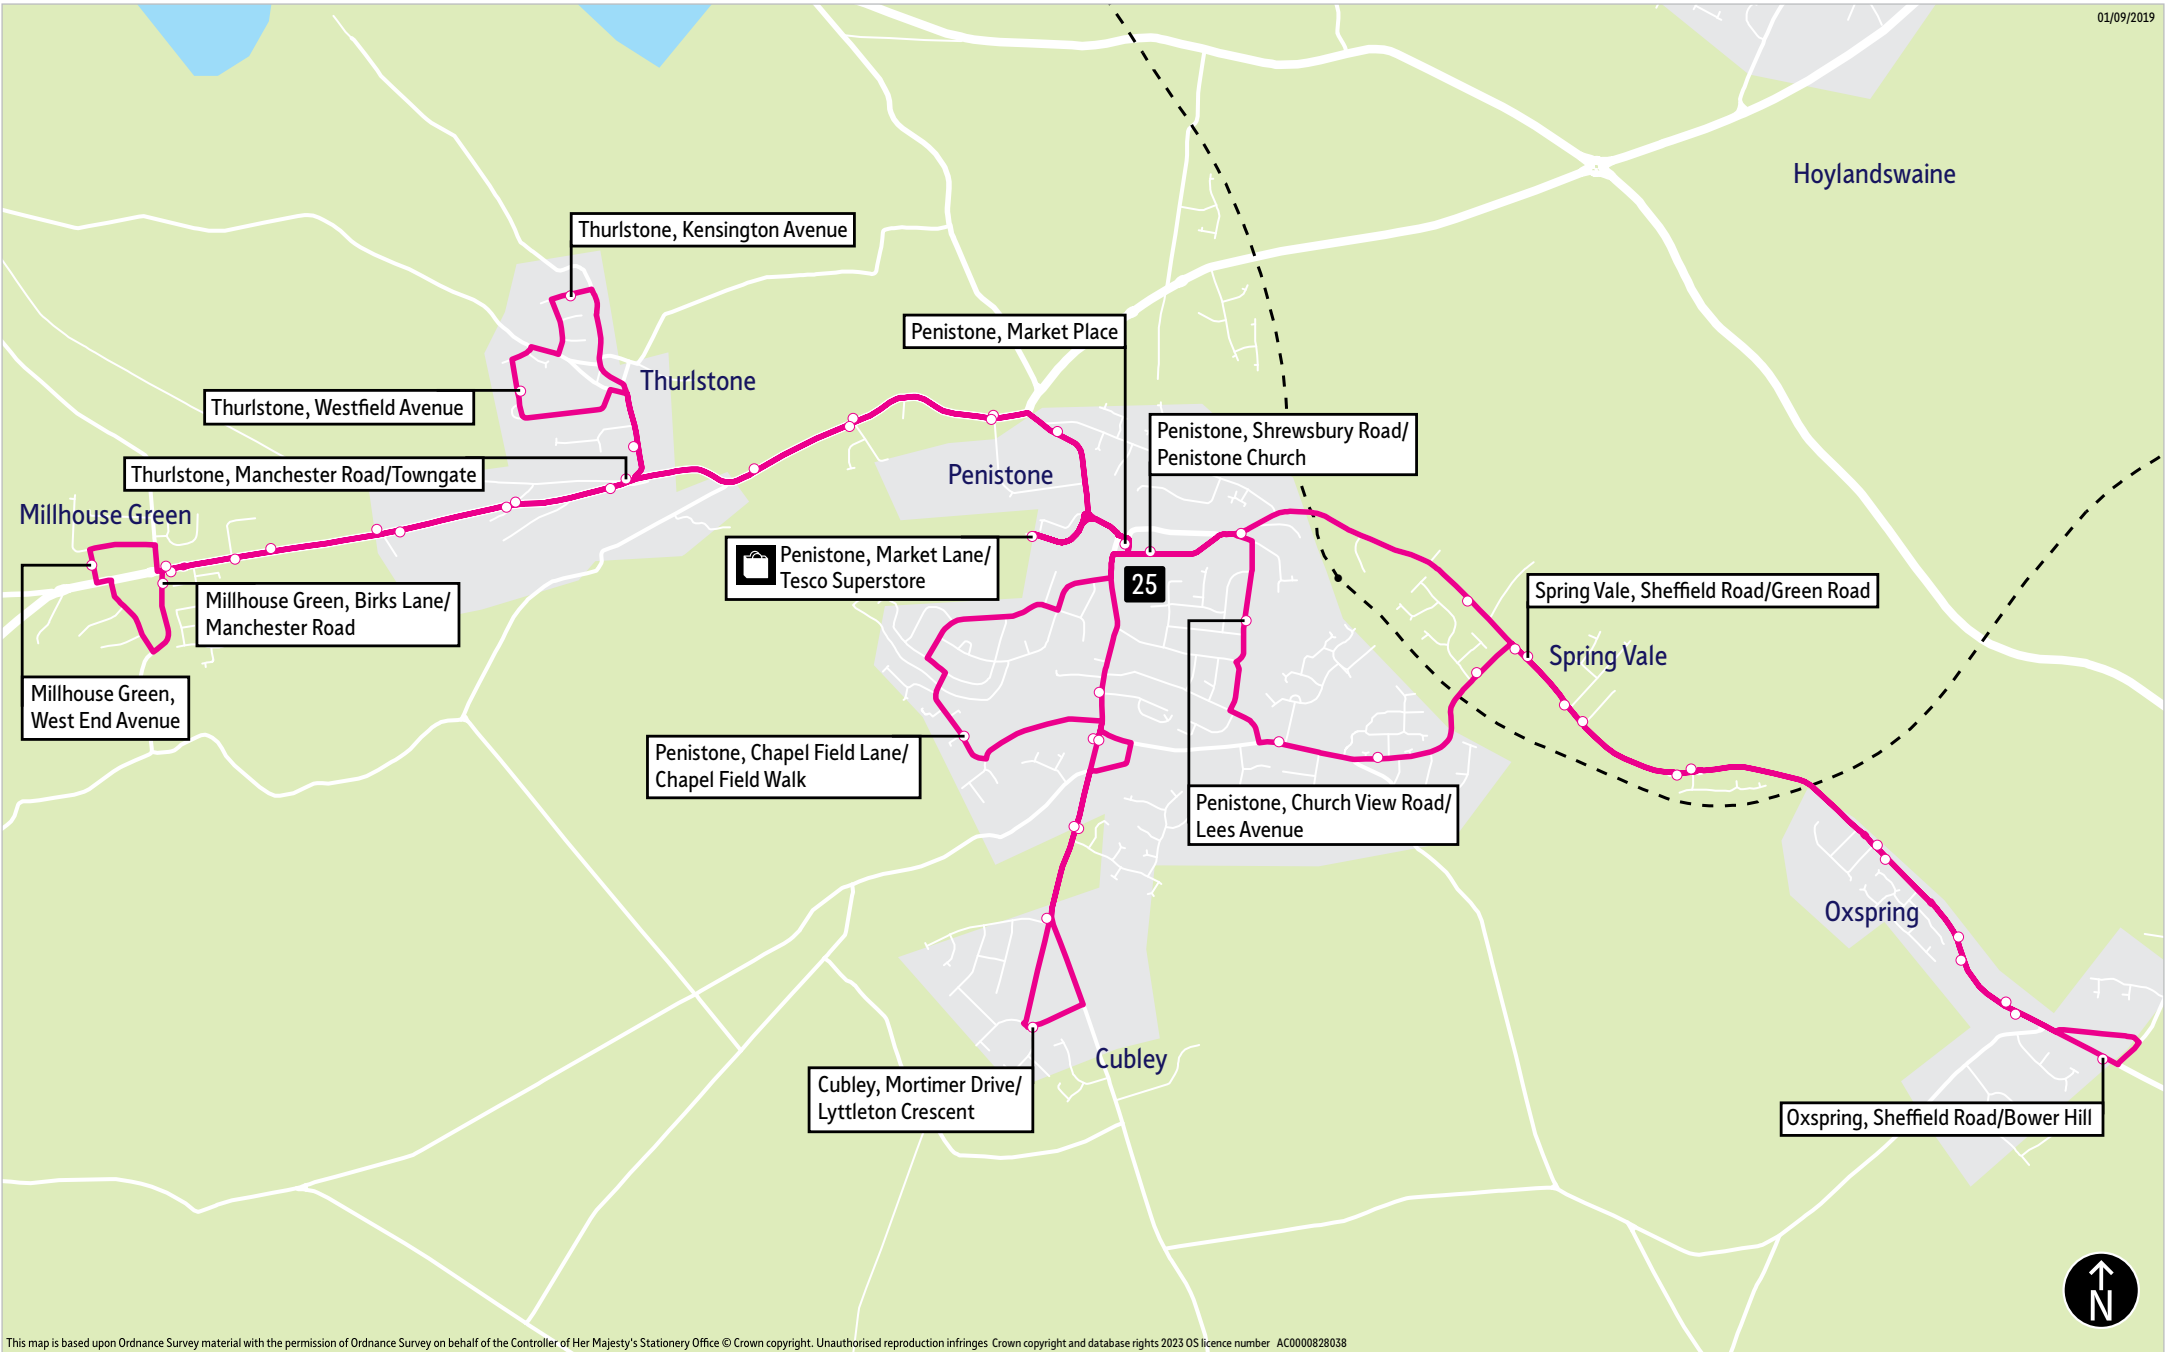

Bus route map for service 25

01/09/2019

■ = Terminus point
🚏 = Public transport
🛒 = Shopping area
🚌 = Bus route & stops
--- = Rail line & station
—●— = Tram route & stop