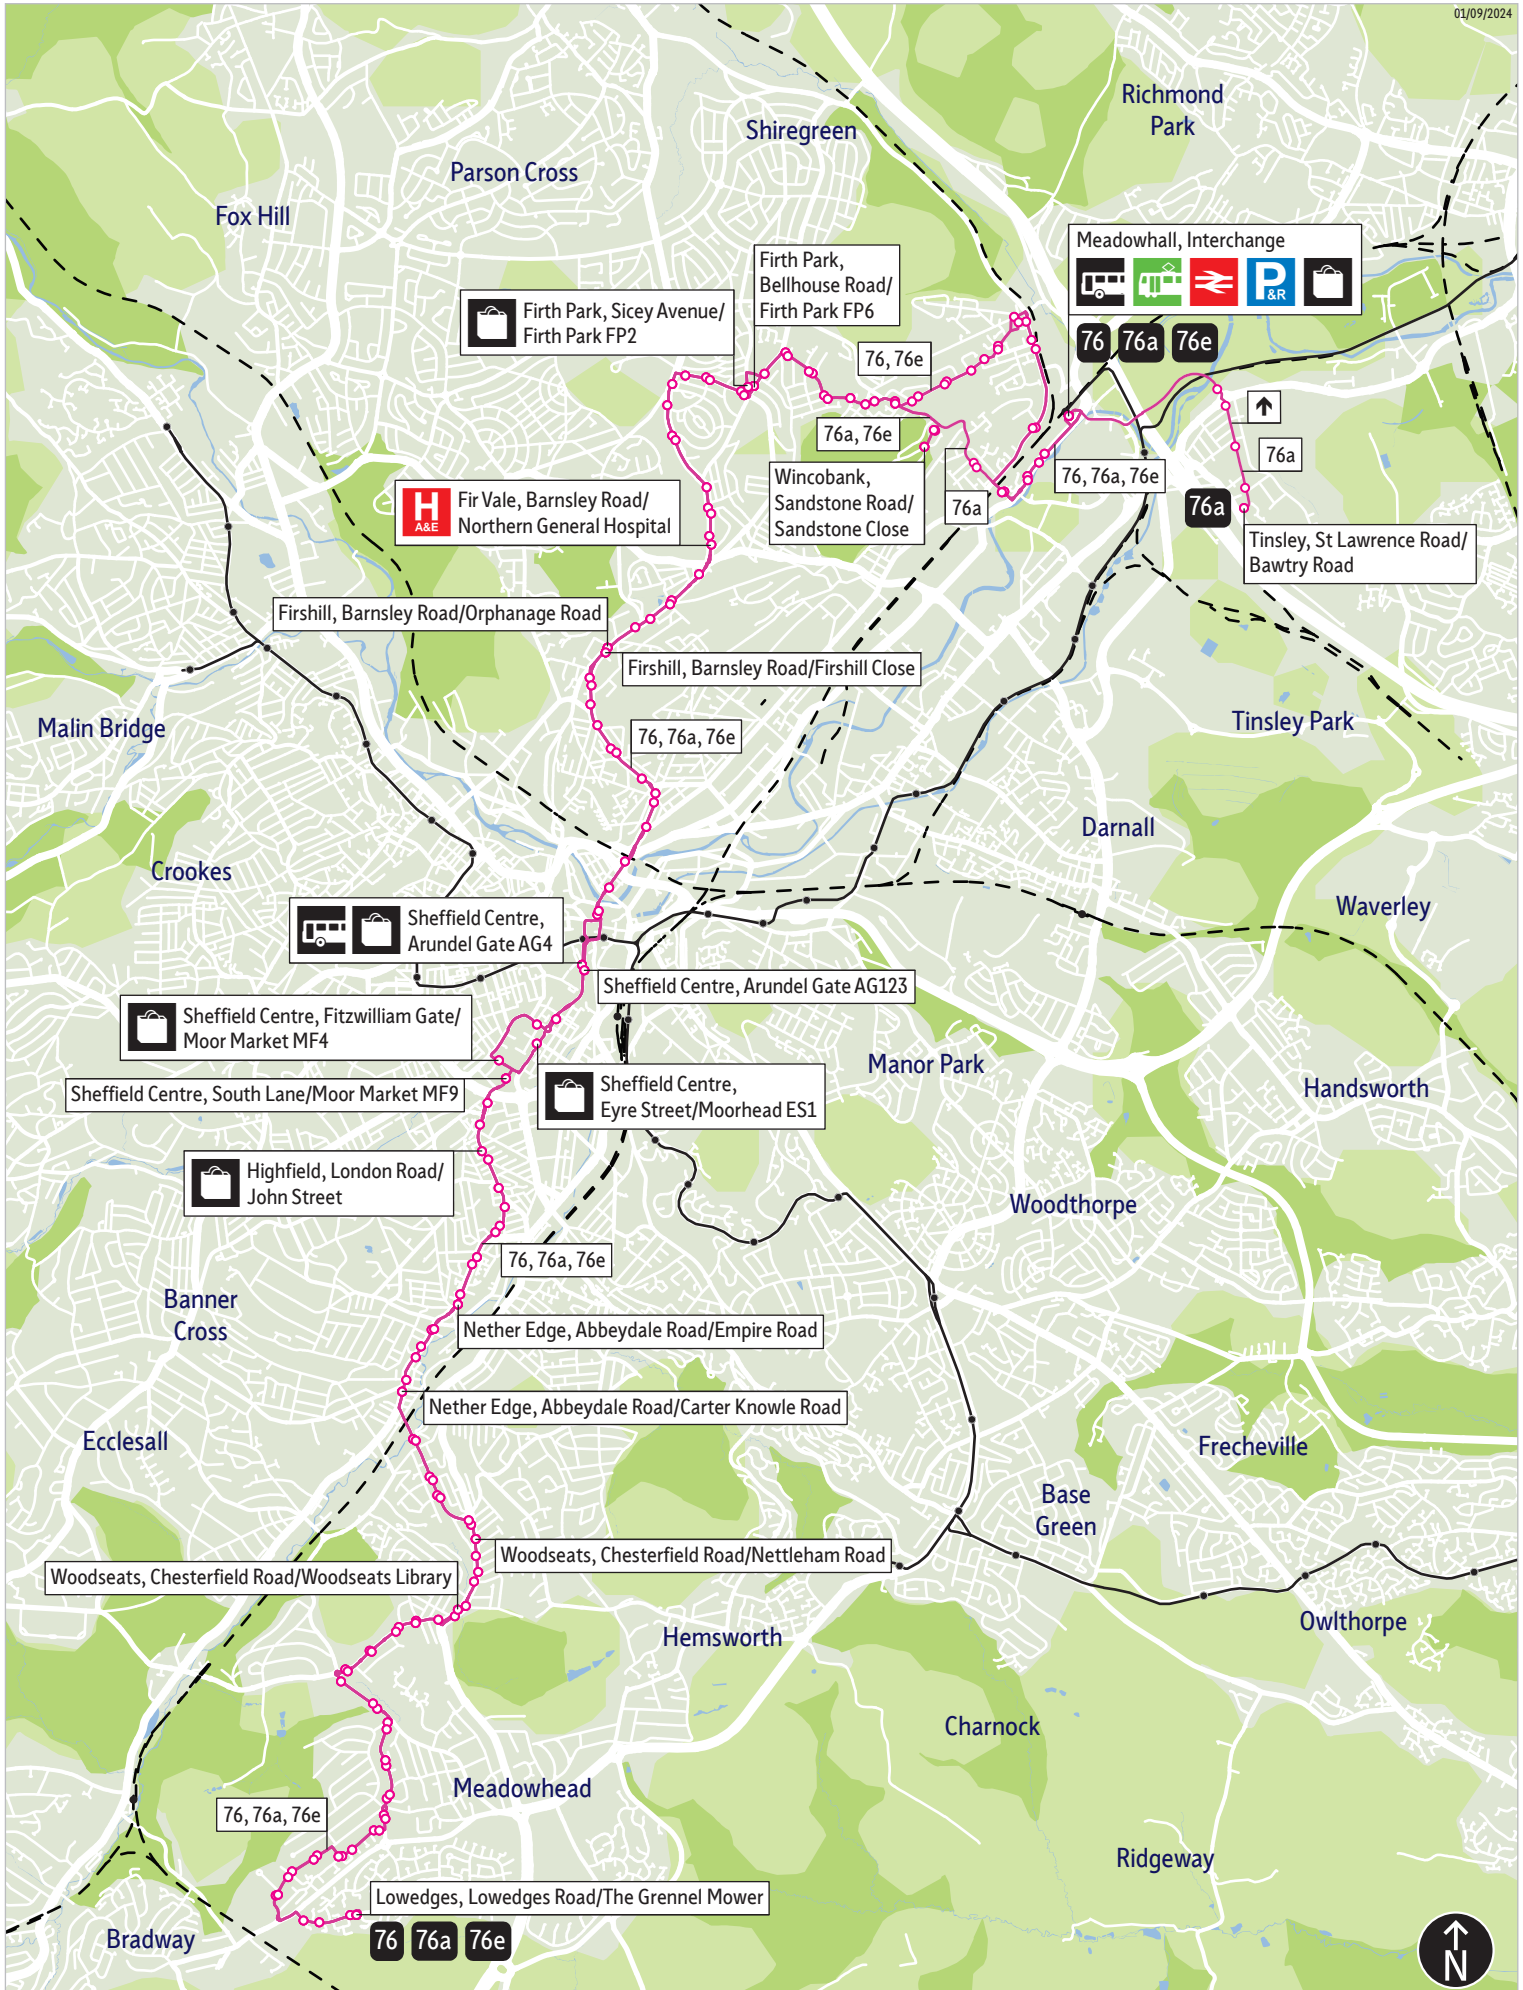

Notes: a. - Arrival time, d. - Departure time

24 hour clock

24 hour clock

Throughout South Yorkshire our timetables use the 24 hour clock to avoid confusion between am and pm times.

For example:

9.00am is shown as **0900**

2.15pm is shown as **1415**

10.25pm is shown as **2225**

24 hour times

12 hour times

Bus route map for services 76, 76a & 76e

01/09/2024

This map is based upon Ordnance Survey material with the permission of Ordnance Survey on behalf of the Controller of Her Majesty's Stationery Office © Crown copyright. Unauthorised reproduction infringes Crown copyright and database rights 2024 OS licence number AC0000828038

■ = Terminus point
 🚍 🚊 🚉 P &R = Public transport
 🛒 = Shopping area
 🚦 = Bus route & stops
 - - - = Rail line & station
 — = Tram route & stop

Stopping points for service 76

Lowedges, Lowedges Road ▶ **Bradway** ▶ Bradway Road ▶ **Greenhill** ▶ Hemper Lane ▶ Reney Avenue ▶ Reney Road ▶ Bocking Lane ▶ **Beauchief** ▶ Abbey Lane ▶ **Woodseats** ▶ Chesterfield Road ▶ Woodseats Road ▶ **Nether Edge** ▶ Abbeydale Road ▶ **Highfield** ▶ London Road ▶ **Sheffield** ▶ South Lane ▶ Eyre Street ▶ Arundel Gate ▶ Waingate ▶ Wicker ▶ **Burngreave** ▶ Spital Hill ▶ Burngreave Road ▶ **Pitsmoor** ▶ **Firshill** ▶ Barnsley Road ▶ **Fir Vale** ▶ **Firth Park** ▶ Stubbin Lane ▶ Bellhouse Road ▶ **Shiregreen** ▶ Primrose Avenue ▶ Bracken Road ▶ **Wincobank** ▶ Wincobank Avenue ▶ Newman Road ▶ Merton Lane ▶ Fife Street ▶ Barrow Road ▶ Tyler Street ▶ **Carbrook** ▶ Jenkin Road ▶ Meadowhall Road ▶ **Meadowhall, Interchange**