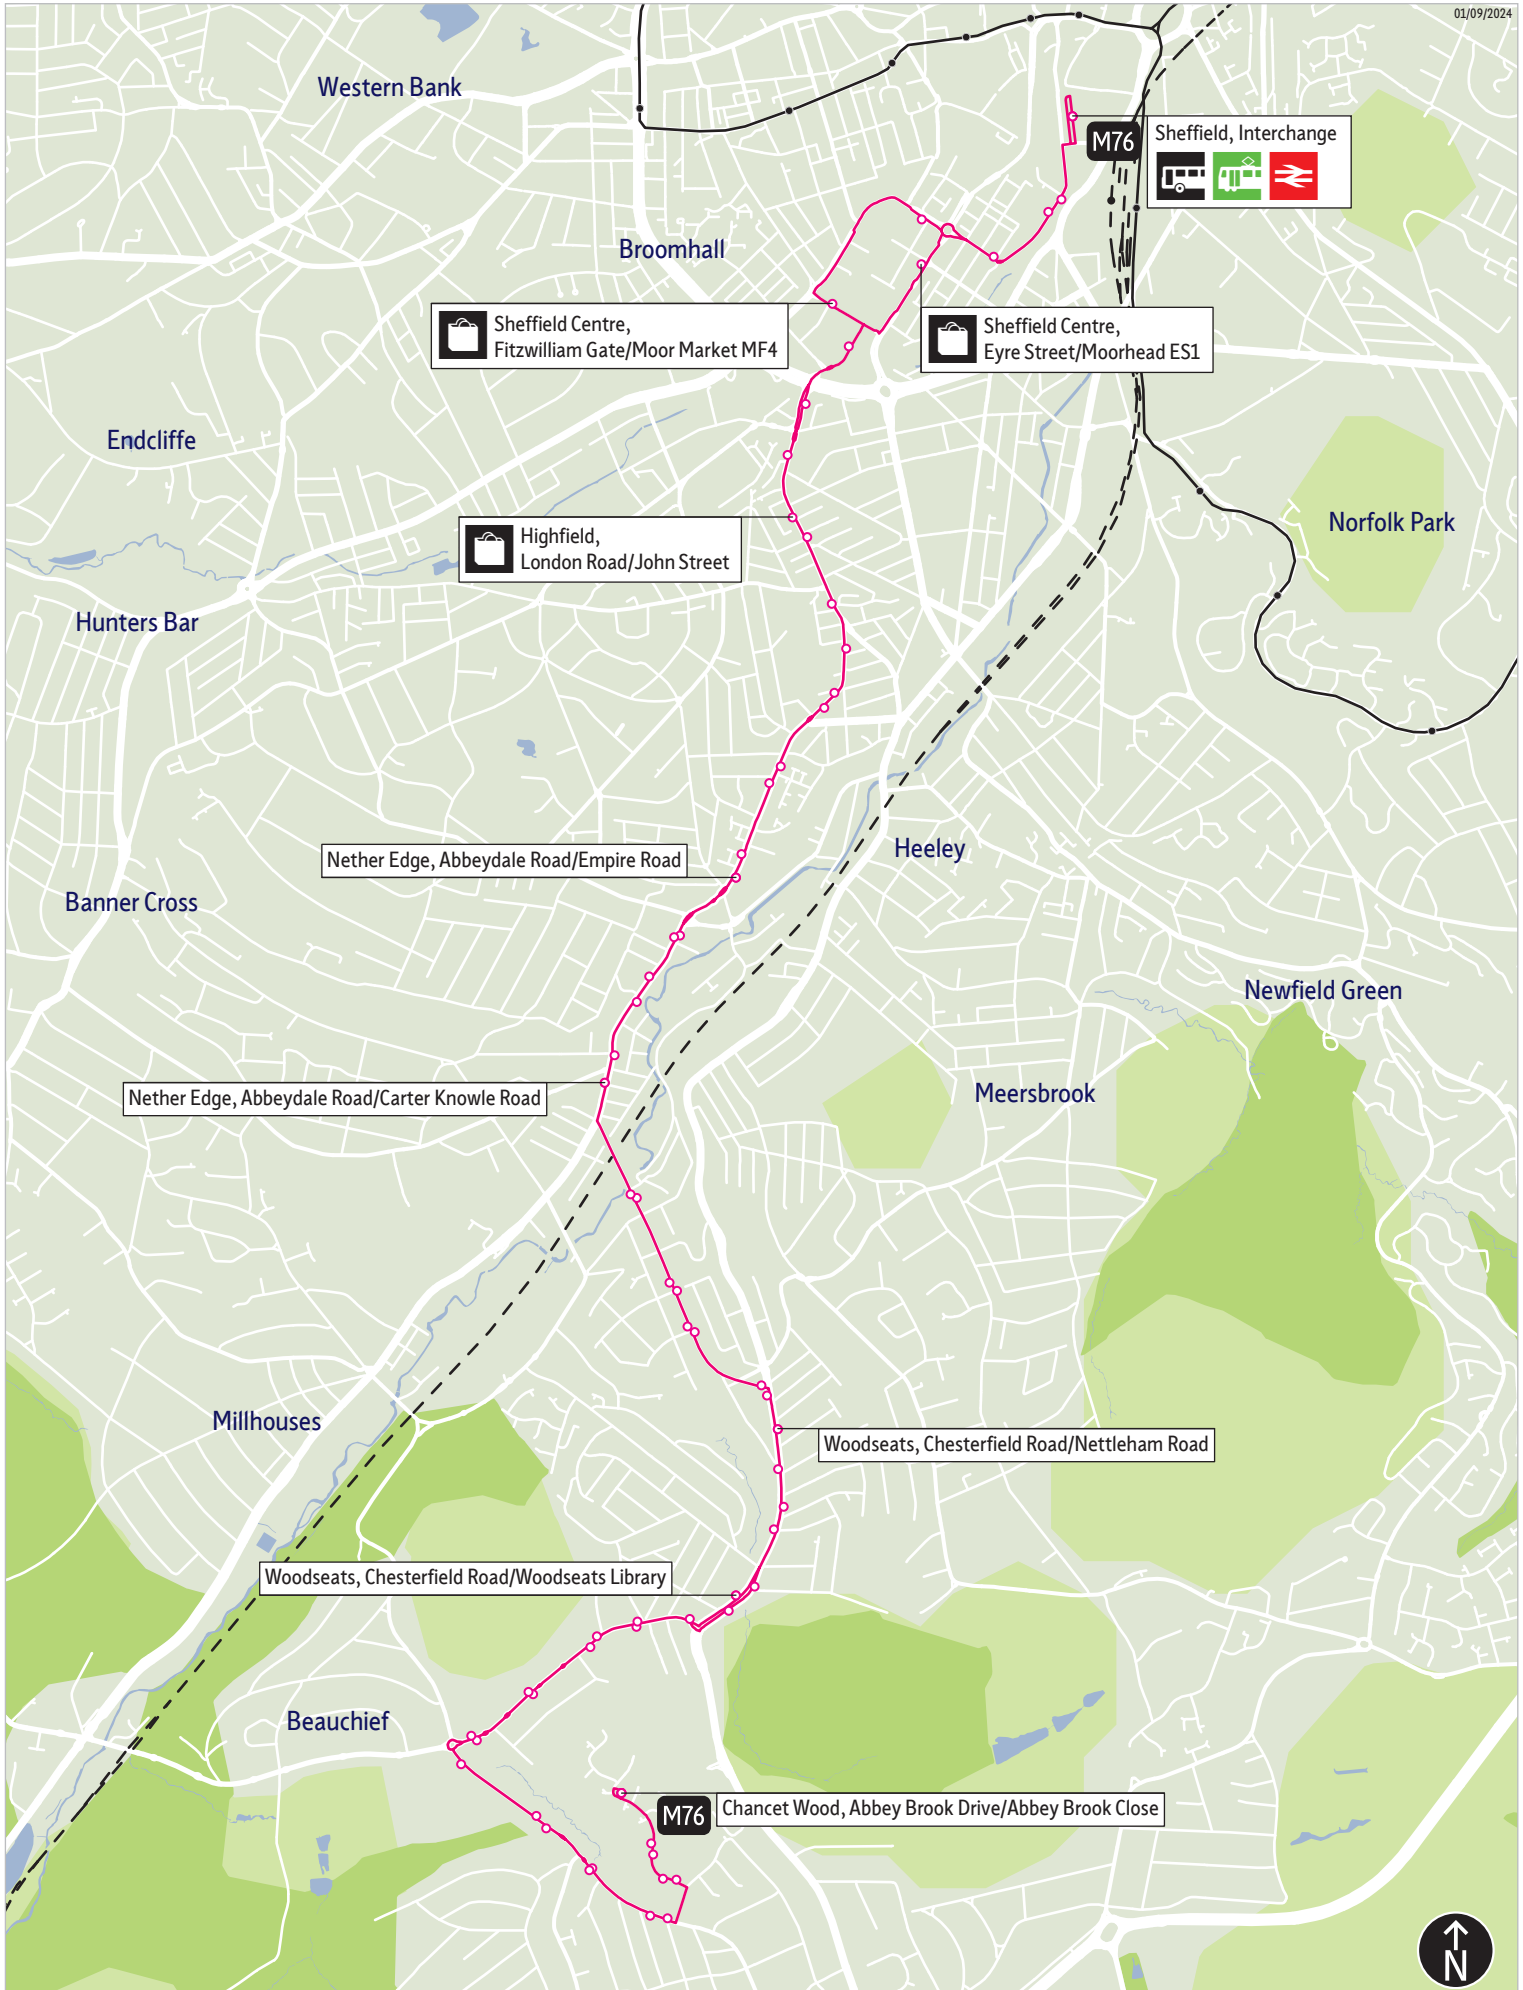

Bus route map for service M76

01/09/2024

- = Terminus point
- = Public transport
- = Shopping area
- = Bus route & stops
- = Rail line & station
- = Tram route & stop