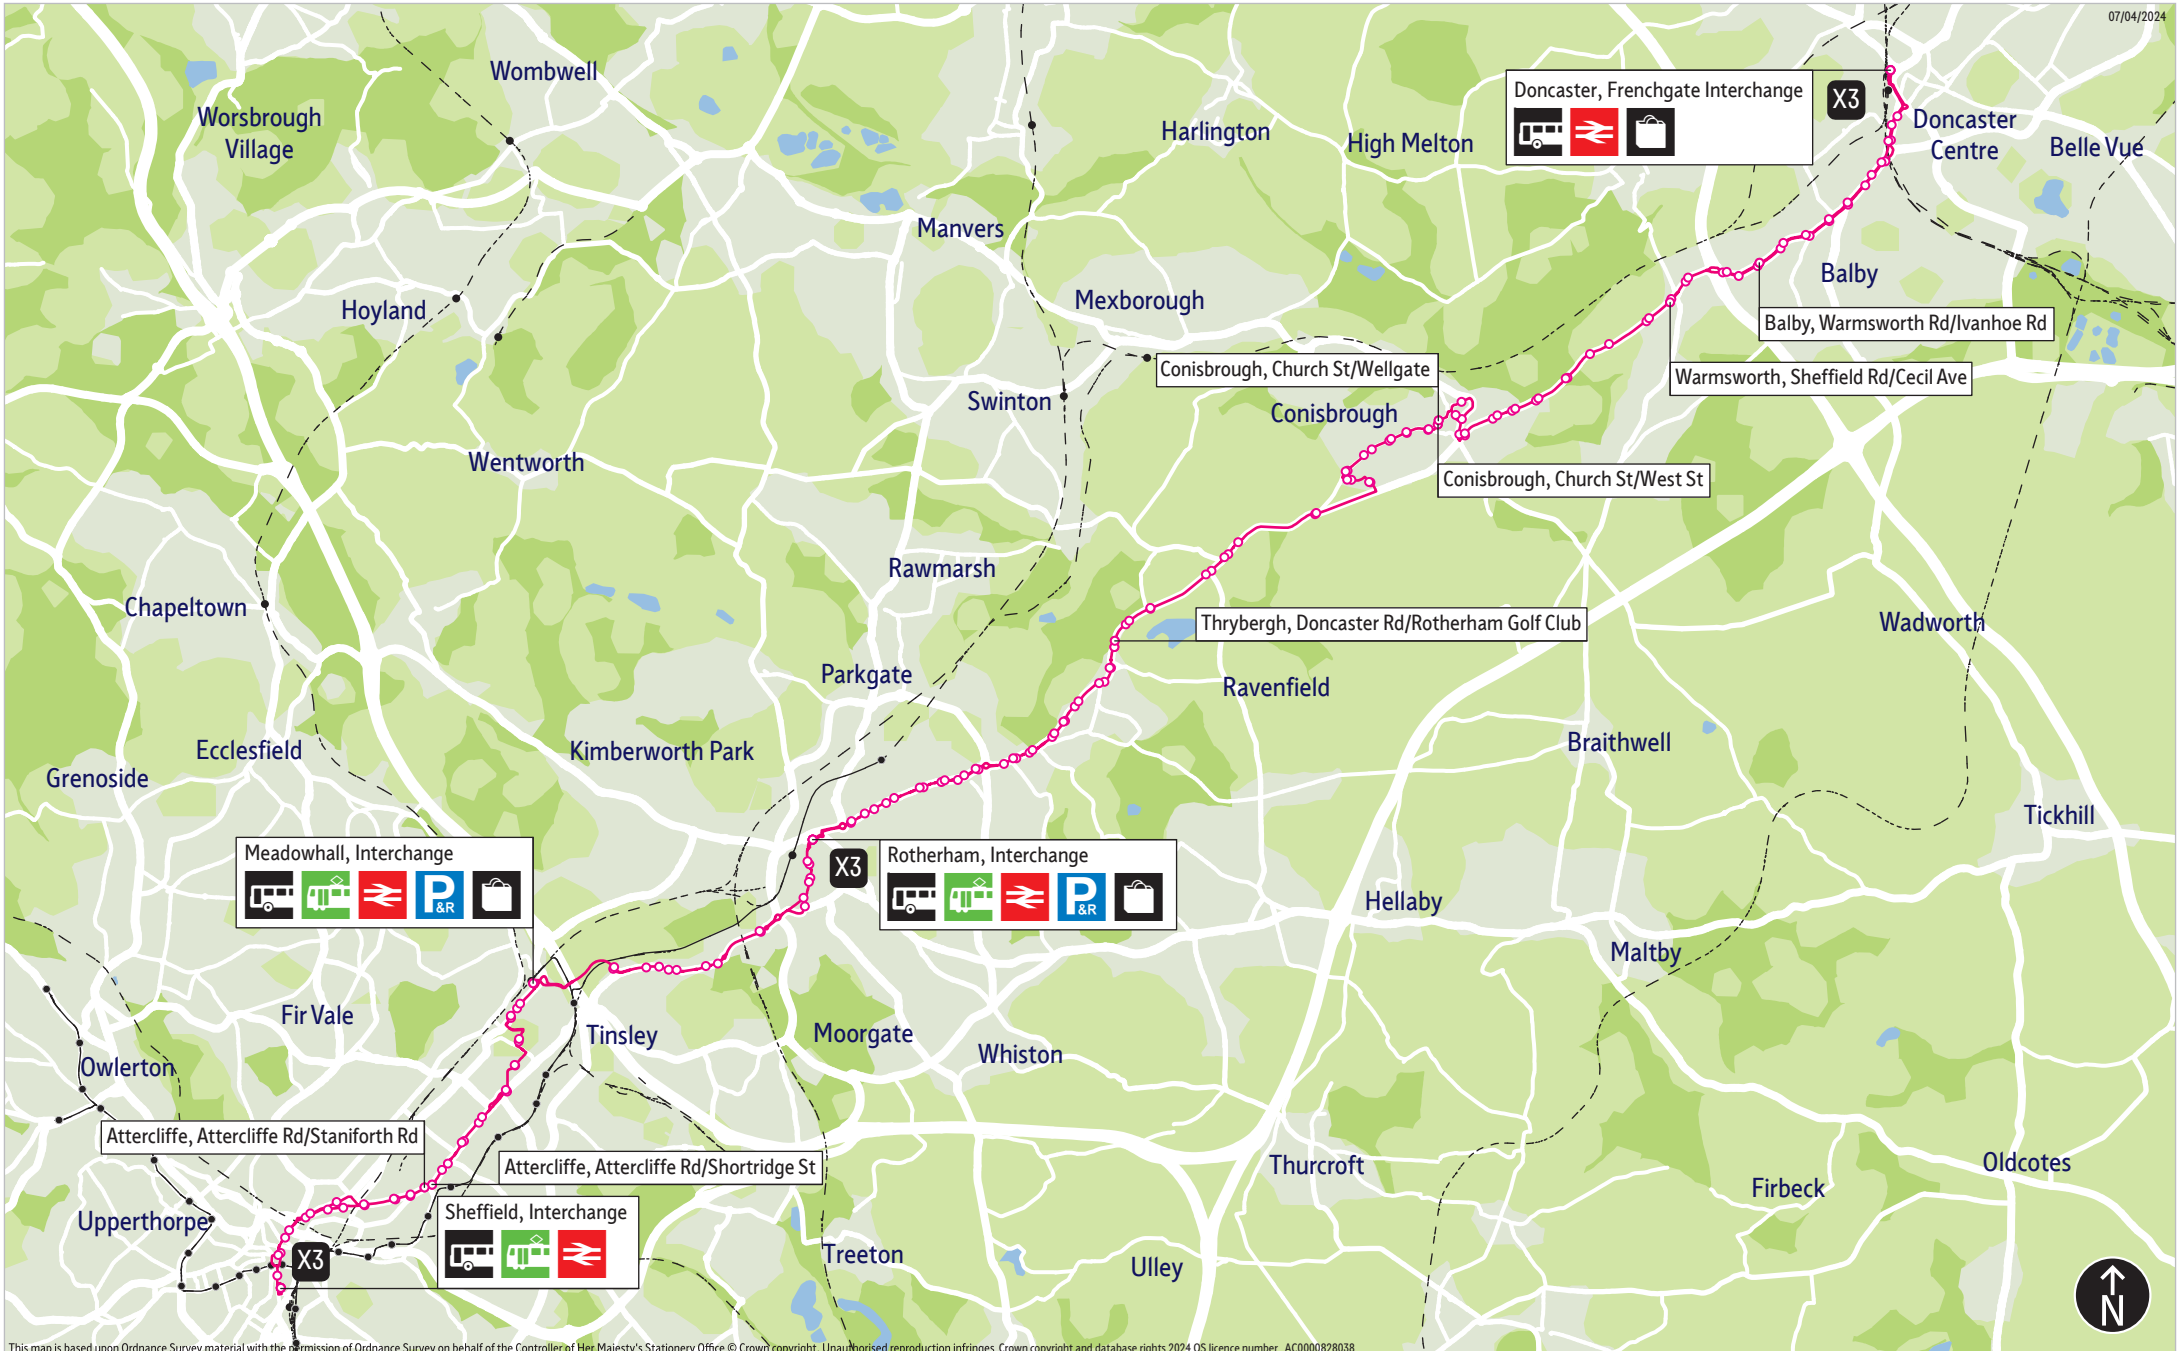

Bus route map for service X3

07/04/2024

- = Terminus point
- = Public transport
- = Shopping area
- = Bus route & stops
- = Rail line & station
- = Tram route & stop