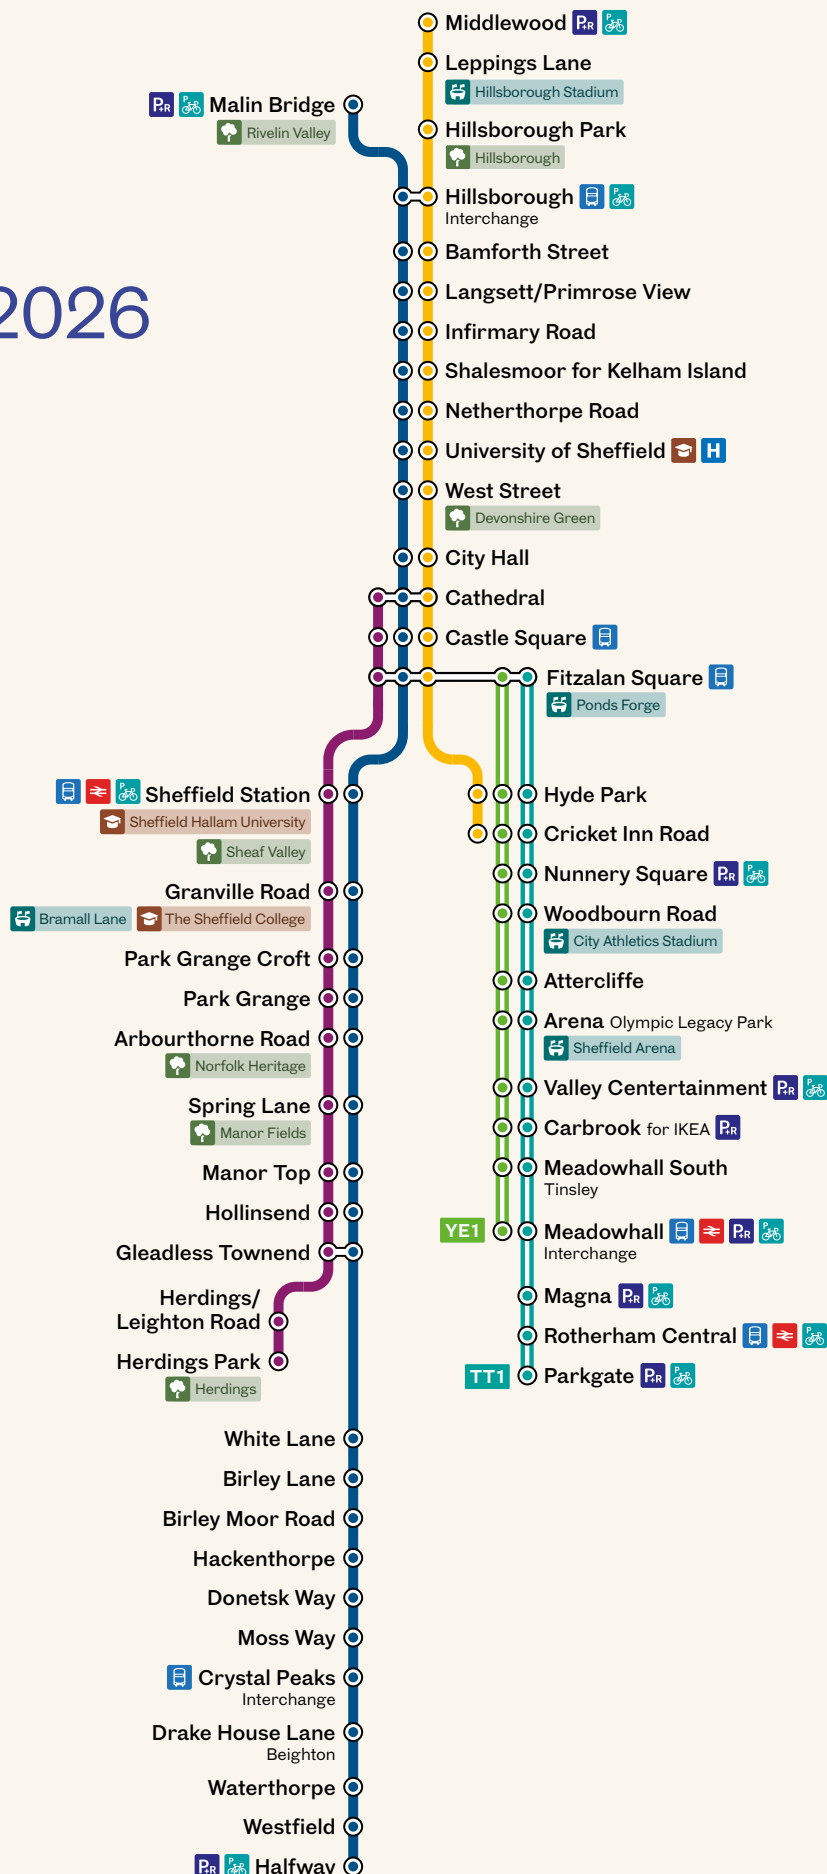

Yellow

Yellow route

Network improvement works
temporary timetable

2 to 4 May 2026

Supertram Network Map: Saturday 2 May to Monday 4 May 2026

Buses will replace trams between Fitzalan Square and Parkgate.

This is so that we can safely complete essential renewal works near Attercliffe.

Change between tram and bus at Fitzalan Square for services towards Meadowhall / Parkgate.

Normal service is expected to resume on Tuesday 5 May 2026

Routes

- █ Blue
- █ Purple
- █ Yellow
- █ YE1 Bus
- █ TT1 Bus

Key

-  Bus Interchange
-  Train Interchange
-  Park and Ride
-  Cycle Parking
-  Stadiums
-  Universities/Colleges
-  West End Hospitals

Any valid tram ticket can be used for travel on Supertram replacement bus services. Purchase tickets in advance using the TSY Mobile app or from a tram conductor, or from the bus driver.

To find out more information visit:

travelsouthyorkshire.com/Attercliffe-Works

This guide contains timetables for Yellow route services between:

- Middlewood and Cricket Inn Road**
- Cricket Inn Road and Middlewood**