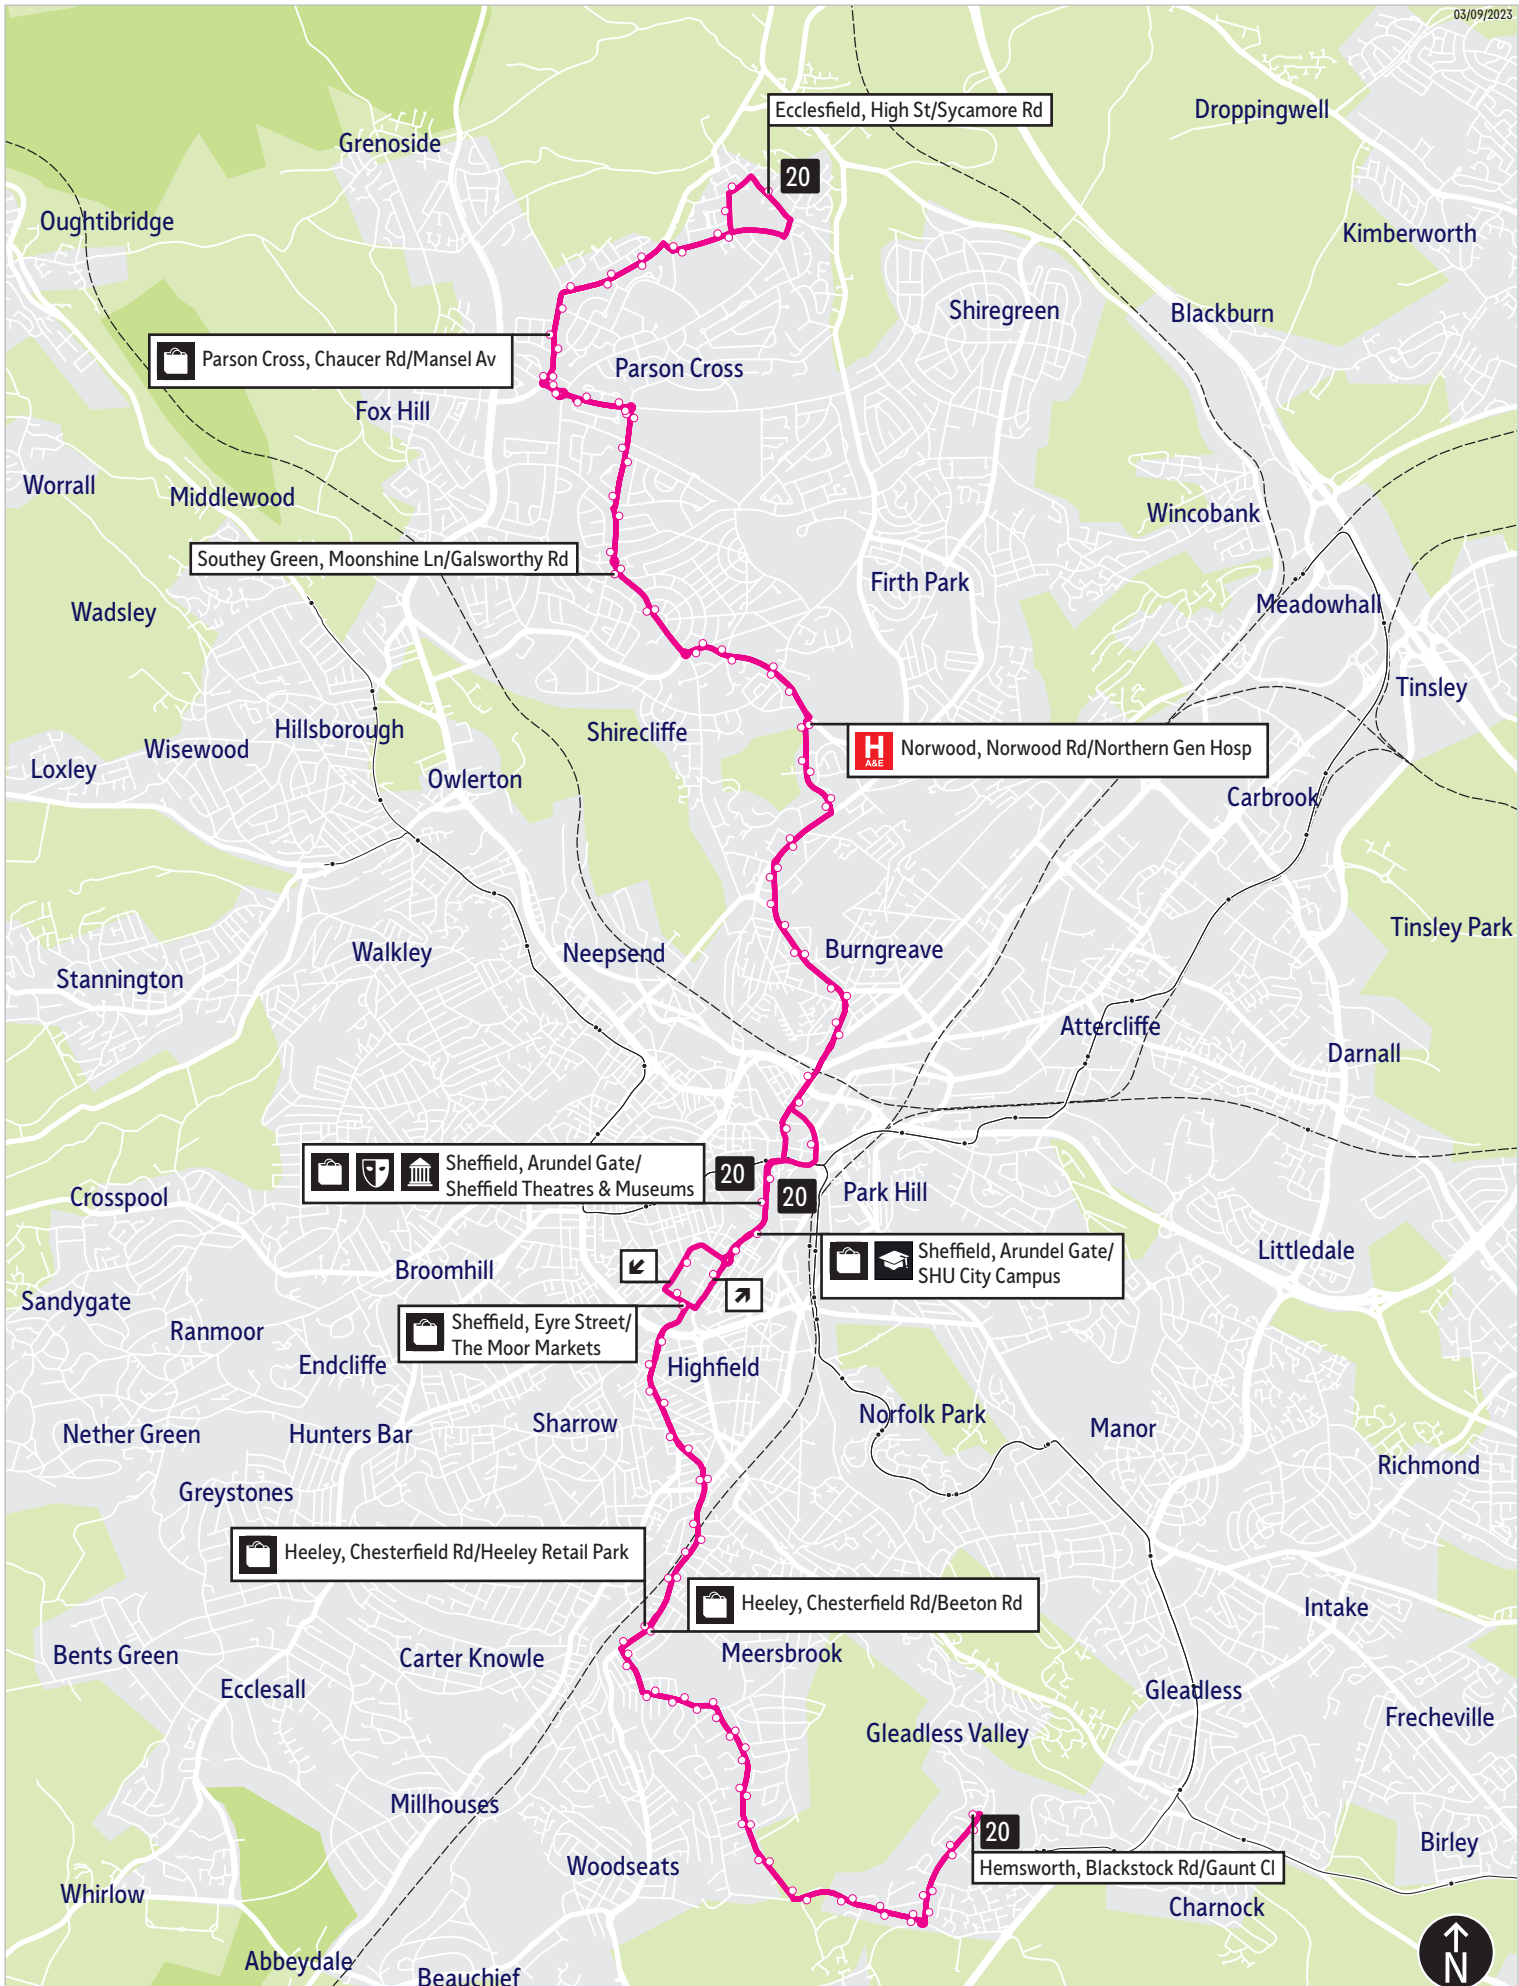

### Places on the route

-  Northern General Hospital
-   Sheffield Theatres & Museums
-  SHU City Campus
-  The Moor Market
-  Heeley Retail Park
-  Graves Park

# Bus route map for service 20

03/09/2023

This map is based upon Ordnance Survey material with the permission of Ordnance Survey on behalf of the Controller of Her Majesty's Stationery Office © Crown copyright. Unauthorised reproduction infringes Crown copyright and database rights 2023 OS licence number AC0000828038

= Terminus point
 
M
T
R
P
 = Public transport
 
S
 = Shopping area
  = Bus route & stops
  = Rail line & station
  = Tram route & stop

# Stopping points for service 20

Lowfield, Heeley Bank Road ▶ Norfolk Park ▶ East Bank Road ▶ Arbourthorne ▶ Daresbury Road ▶ Newfield Green ▶ Gleadless Road ▶ Blackstock Road ▶ Gleadless Valley ▶ Hemsworth ▶ Hemsworth Road ▶ Norton ▶ Norton Lees ▶ Warminster Road ▶ Norton Lees Road ▶ Derbyshire Lane ▶ Heeley ▶ Chesterfield Road ▶ London Road ▶ Lowfield ▶ Highfield ▶ Sheffield ▶ South Lane ▶ Eyre Street ▶ Arundel Gate ▶ Exchange Place ▶ Wicker ▶ Burngreave ▶ Spital Hill ▶ Burngreave Road ▶ Pitsmoor ▶ Firshill ▶ Barnsley Road ▶ Norwood ▶ Norwood Road ▶ Shirecliffe ▶ Herries Road ▶ Southey Green ▶ Moonshine Lane ▶ Southey Hill ▶ Adlington Road ▶ Parson Cross ▶ Deerlands Avenue ▶ Chaucer Road ▶ Yew Lane ▶ Morrall Road ▶ Monteny Road ▶ Monteny Crescent ▶ Greaves Road ▶ Ecclesfield, High Street