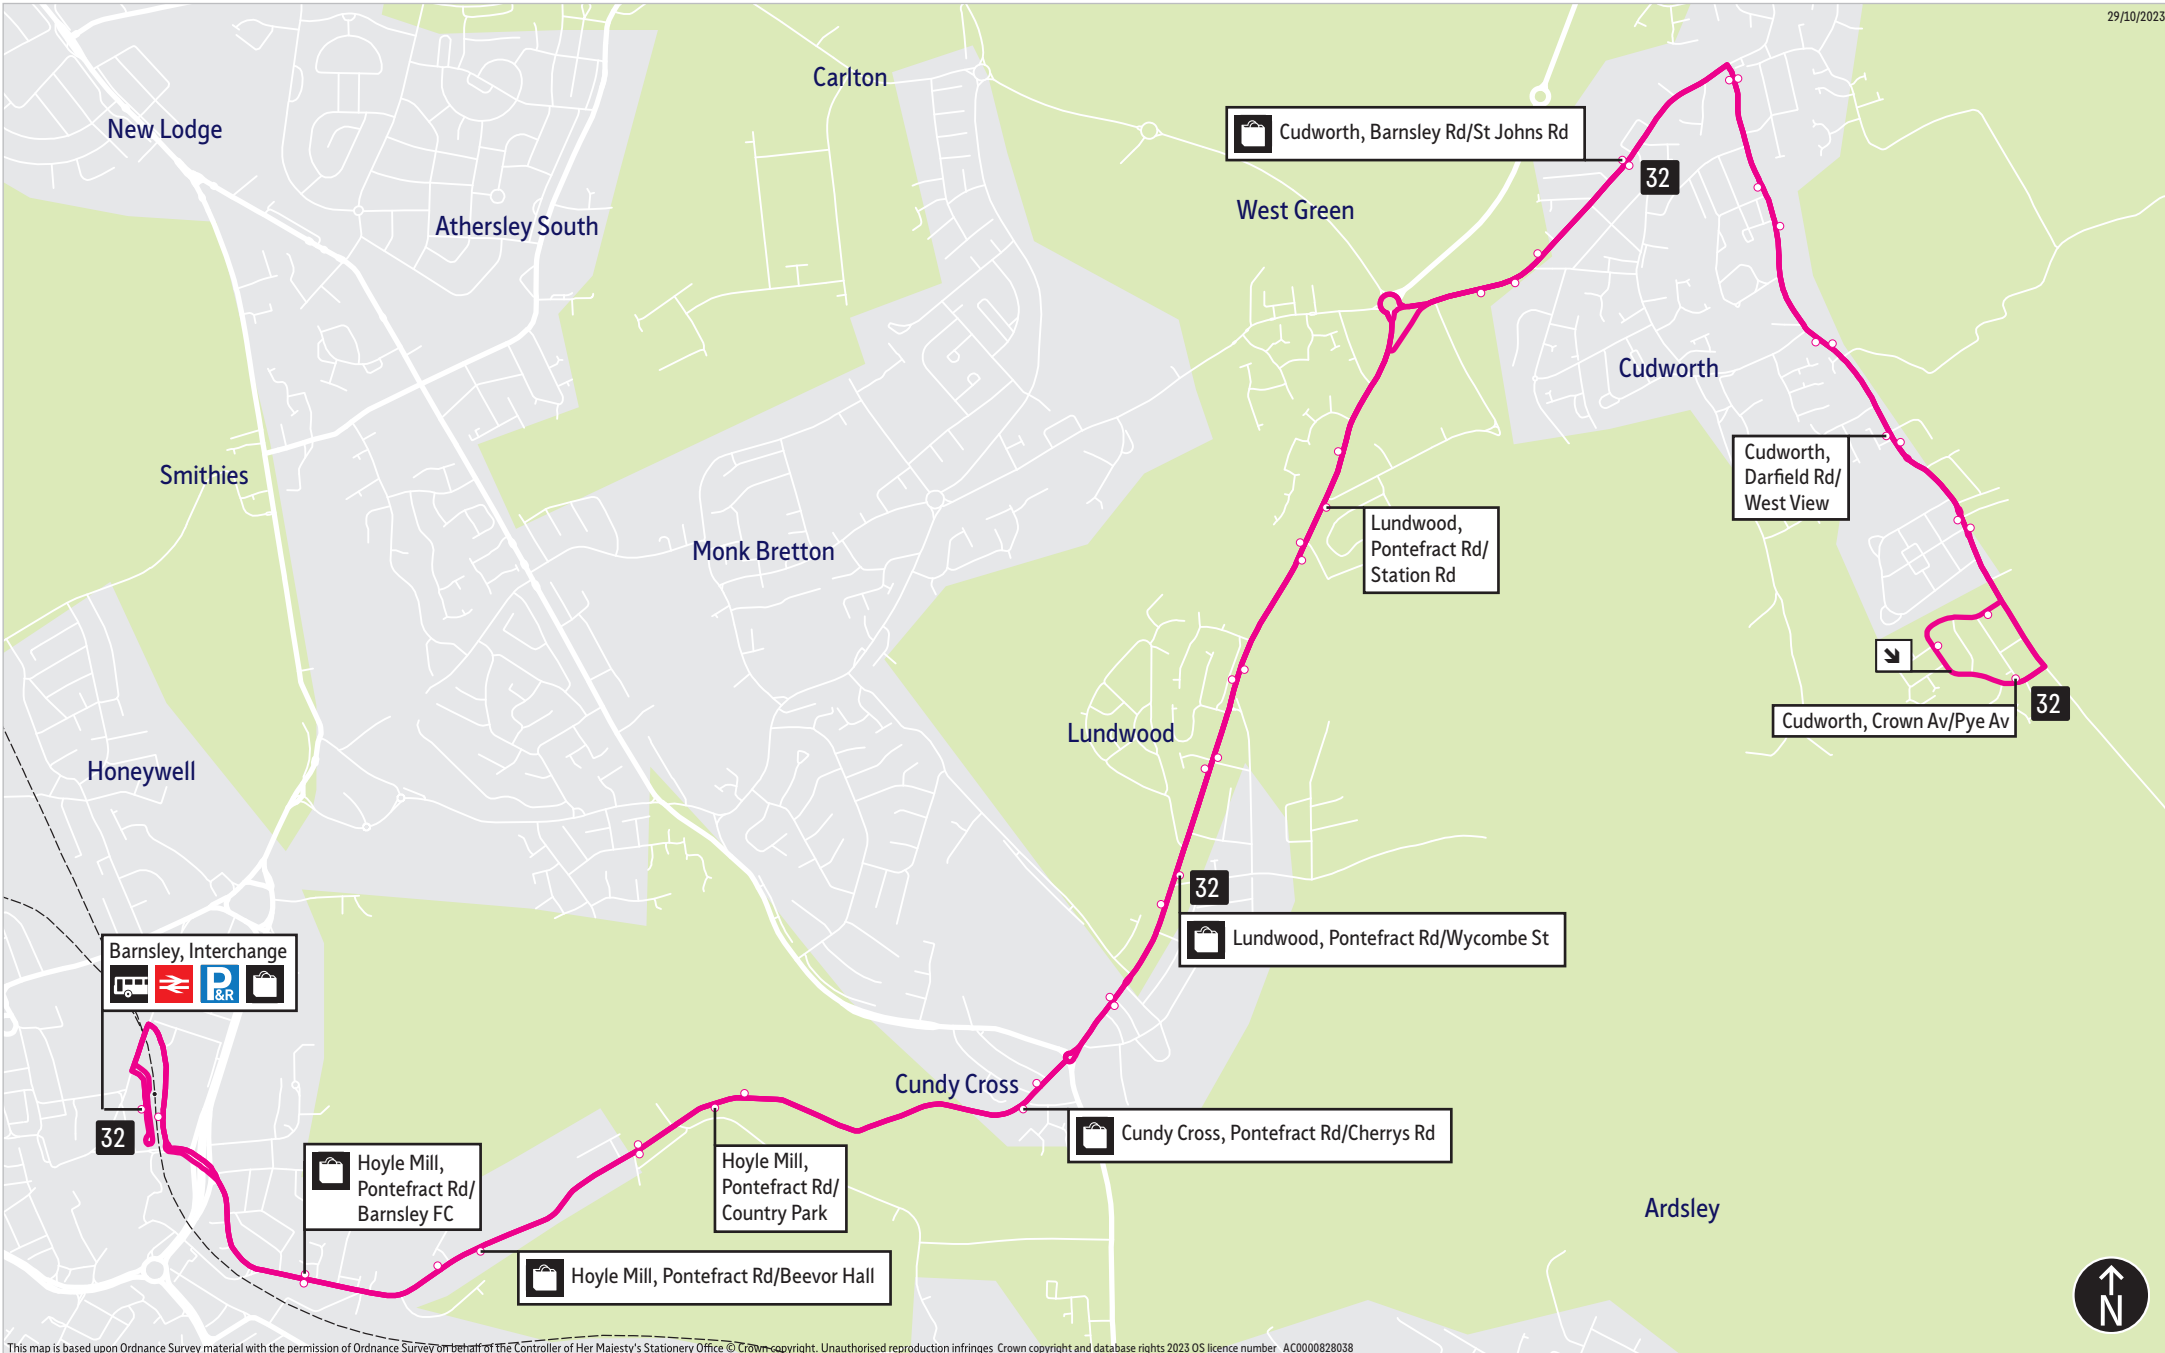

Bus route map for service 32

- = Terminus point
- = Public transport
- = Shopping area
- = Bus route & stops
- = Rail line & station
- = Tram route & stop