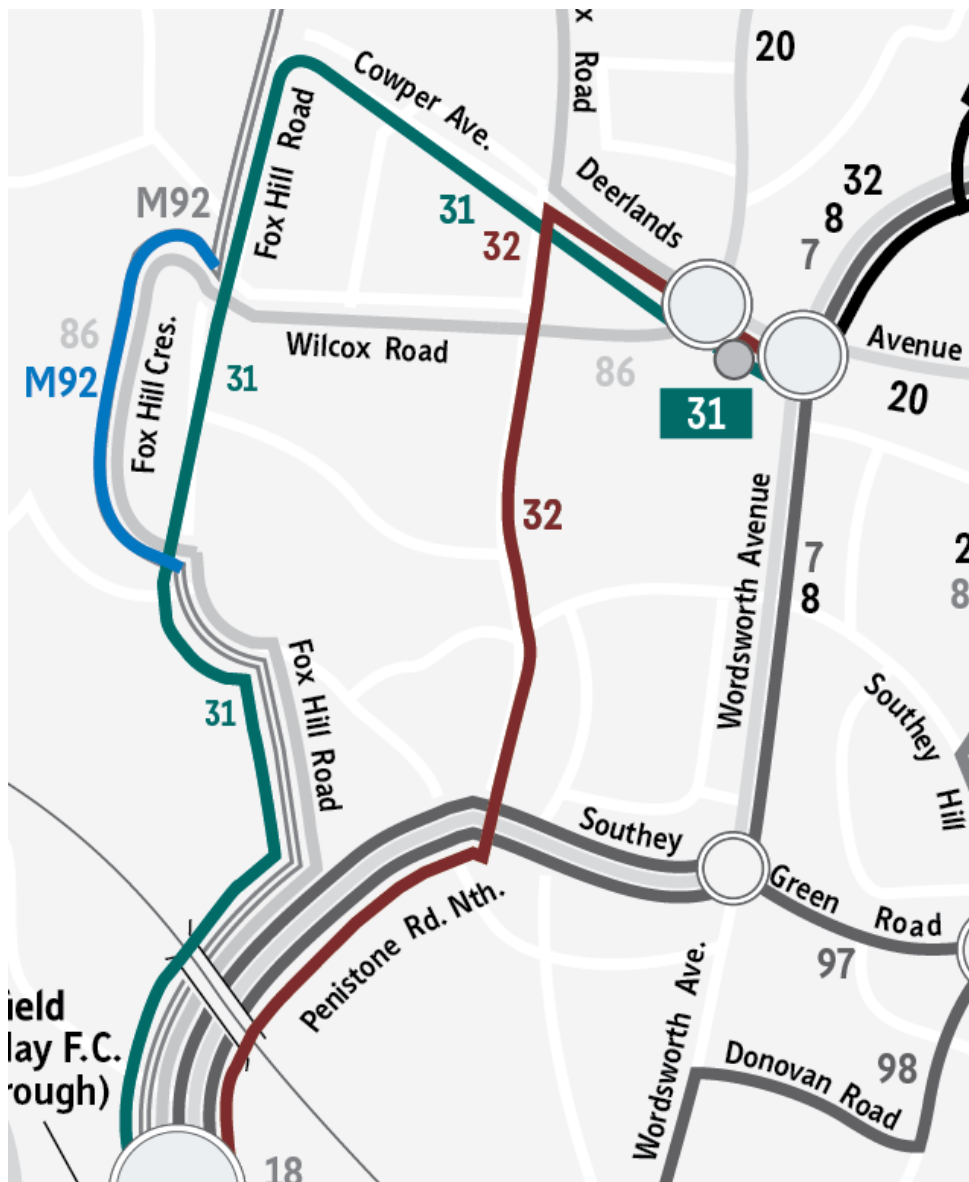

## Fox Hill & Parson Cross Bus Network – April 2024

Consultation Map: Only services with a route change are shown.

Other services may have timetable changes for punctuality improvements.

- 31 will provide an alternative link between Fox Hill and Parson Cross as well as providing a link to Hillsborough.
  - Direct service between Hillsborough and Fox Hill.
  - Maintains Fox Hill to Parson Cross links for local shops/doctors and schools.
- 32 rerouted to run directly along Halifax Road to improve punctuality.
- Service M92 will additionally serve Fox Hill Crescent in both directions. New Saturday service introduced.