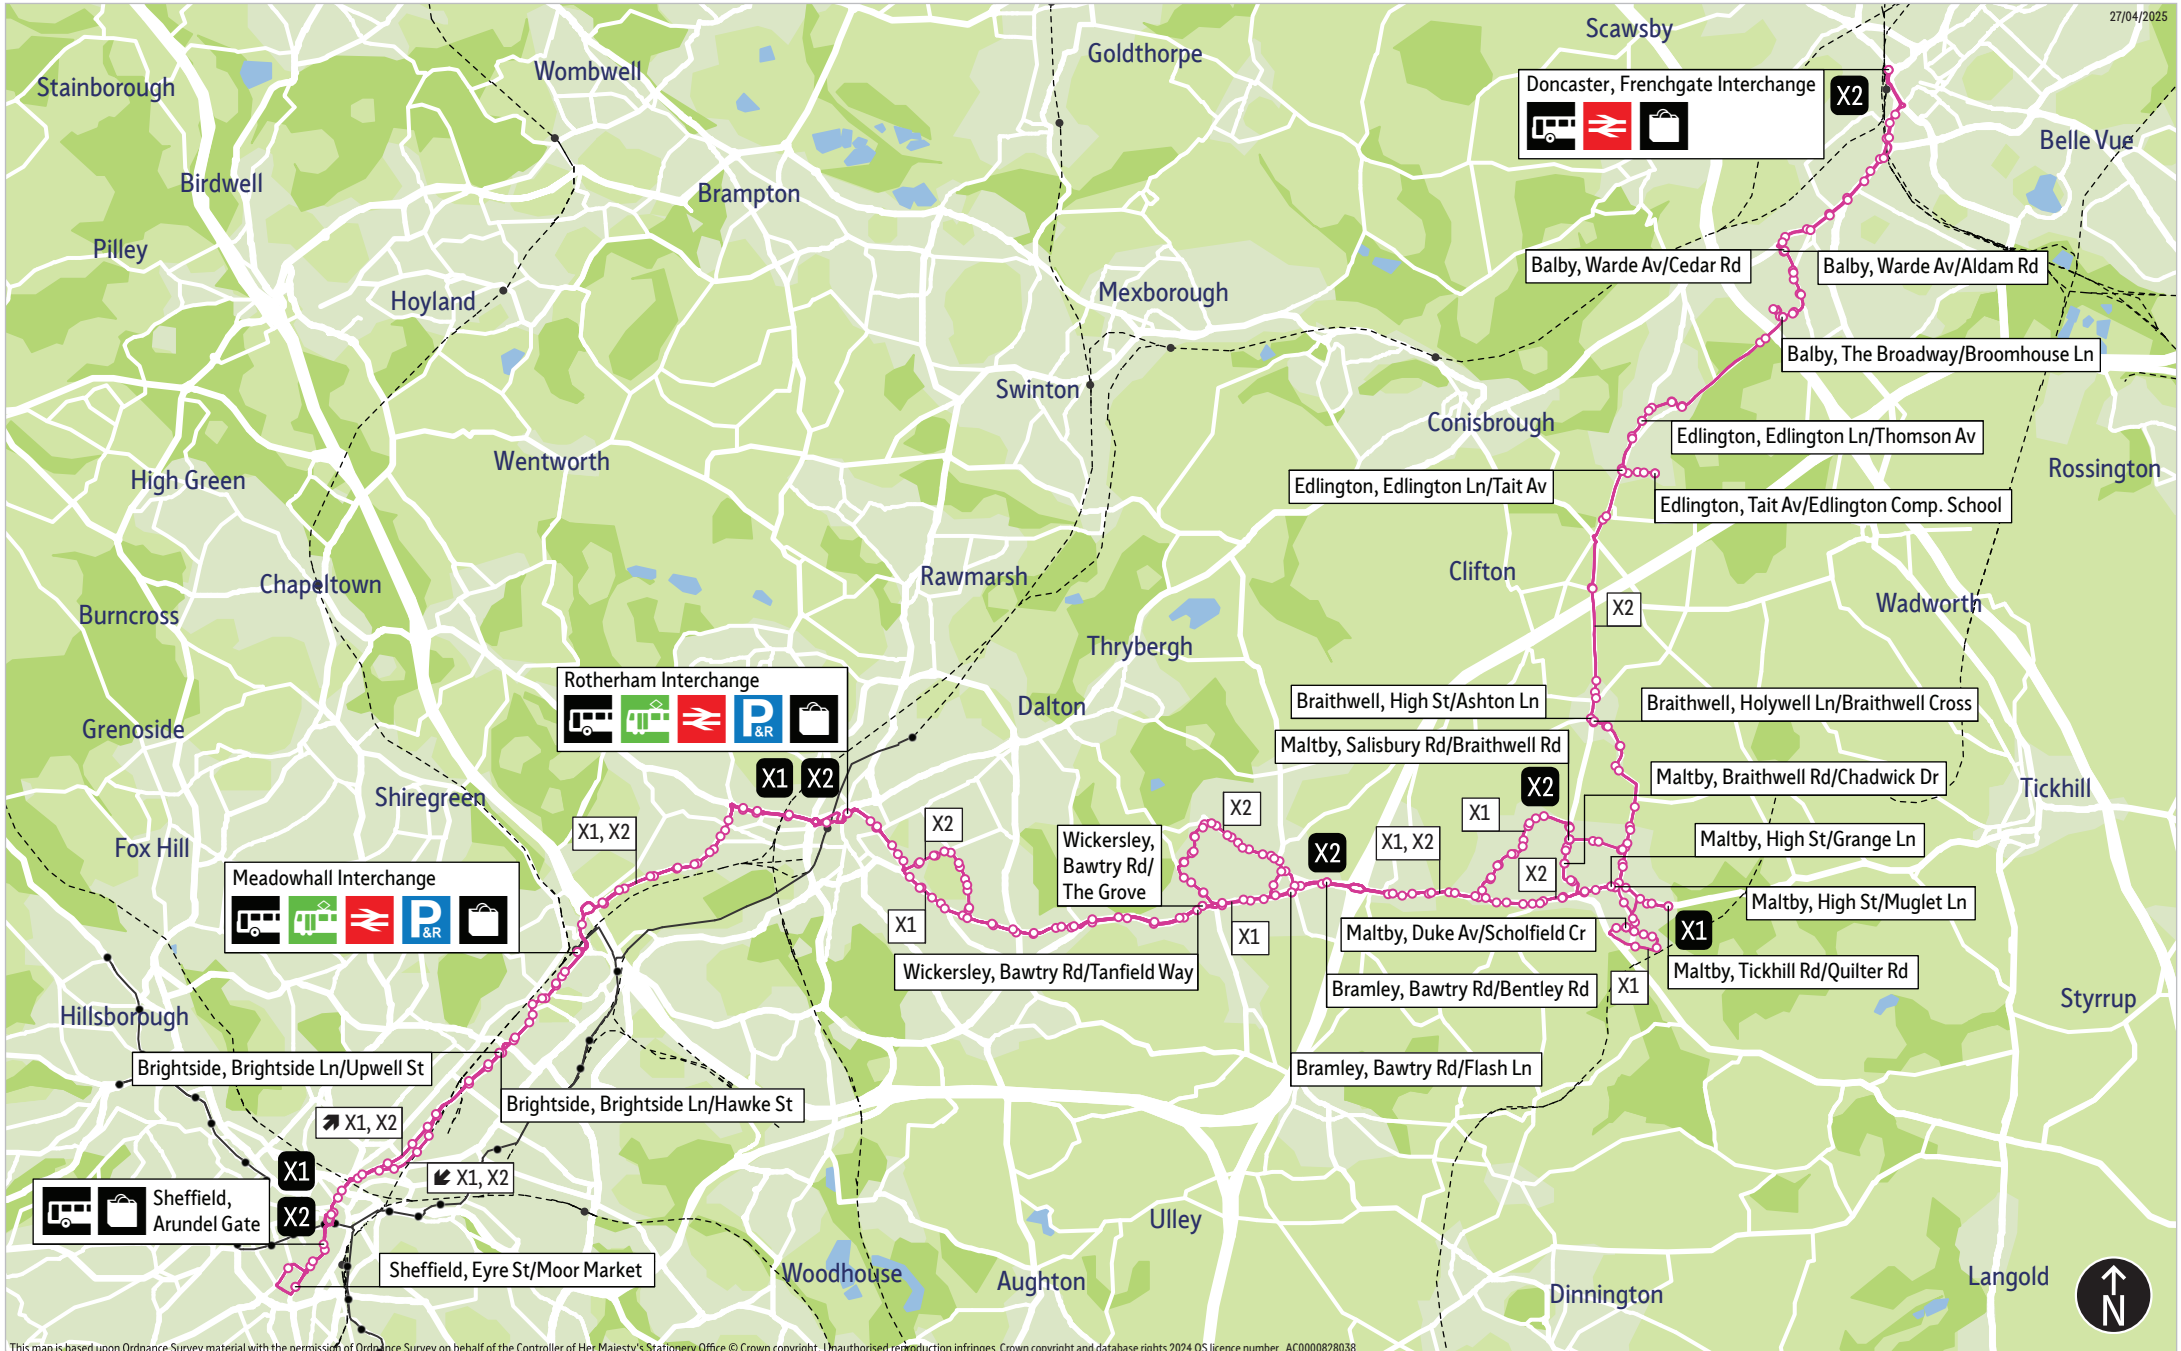

Bus route map for services X1 & X2

27/04/2025

= Terminus point
 = Public transport
 = Shopping area
—●—●—●— = Bus route & stops
 = Rail line & station
 = Tram route & stop