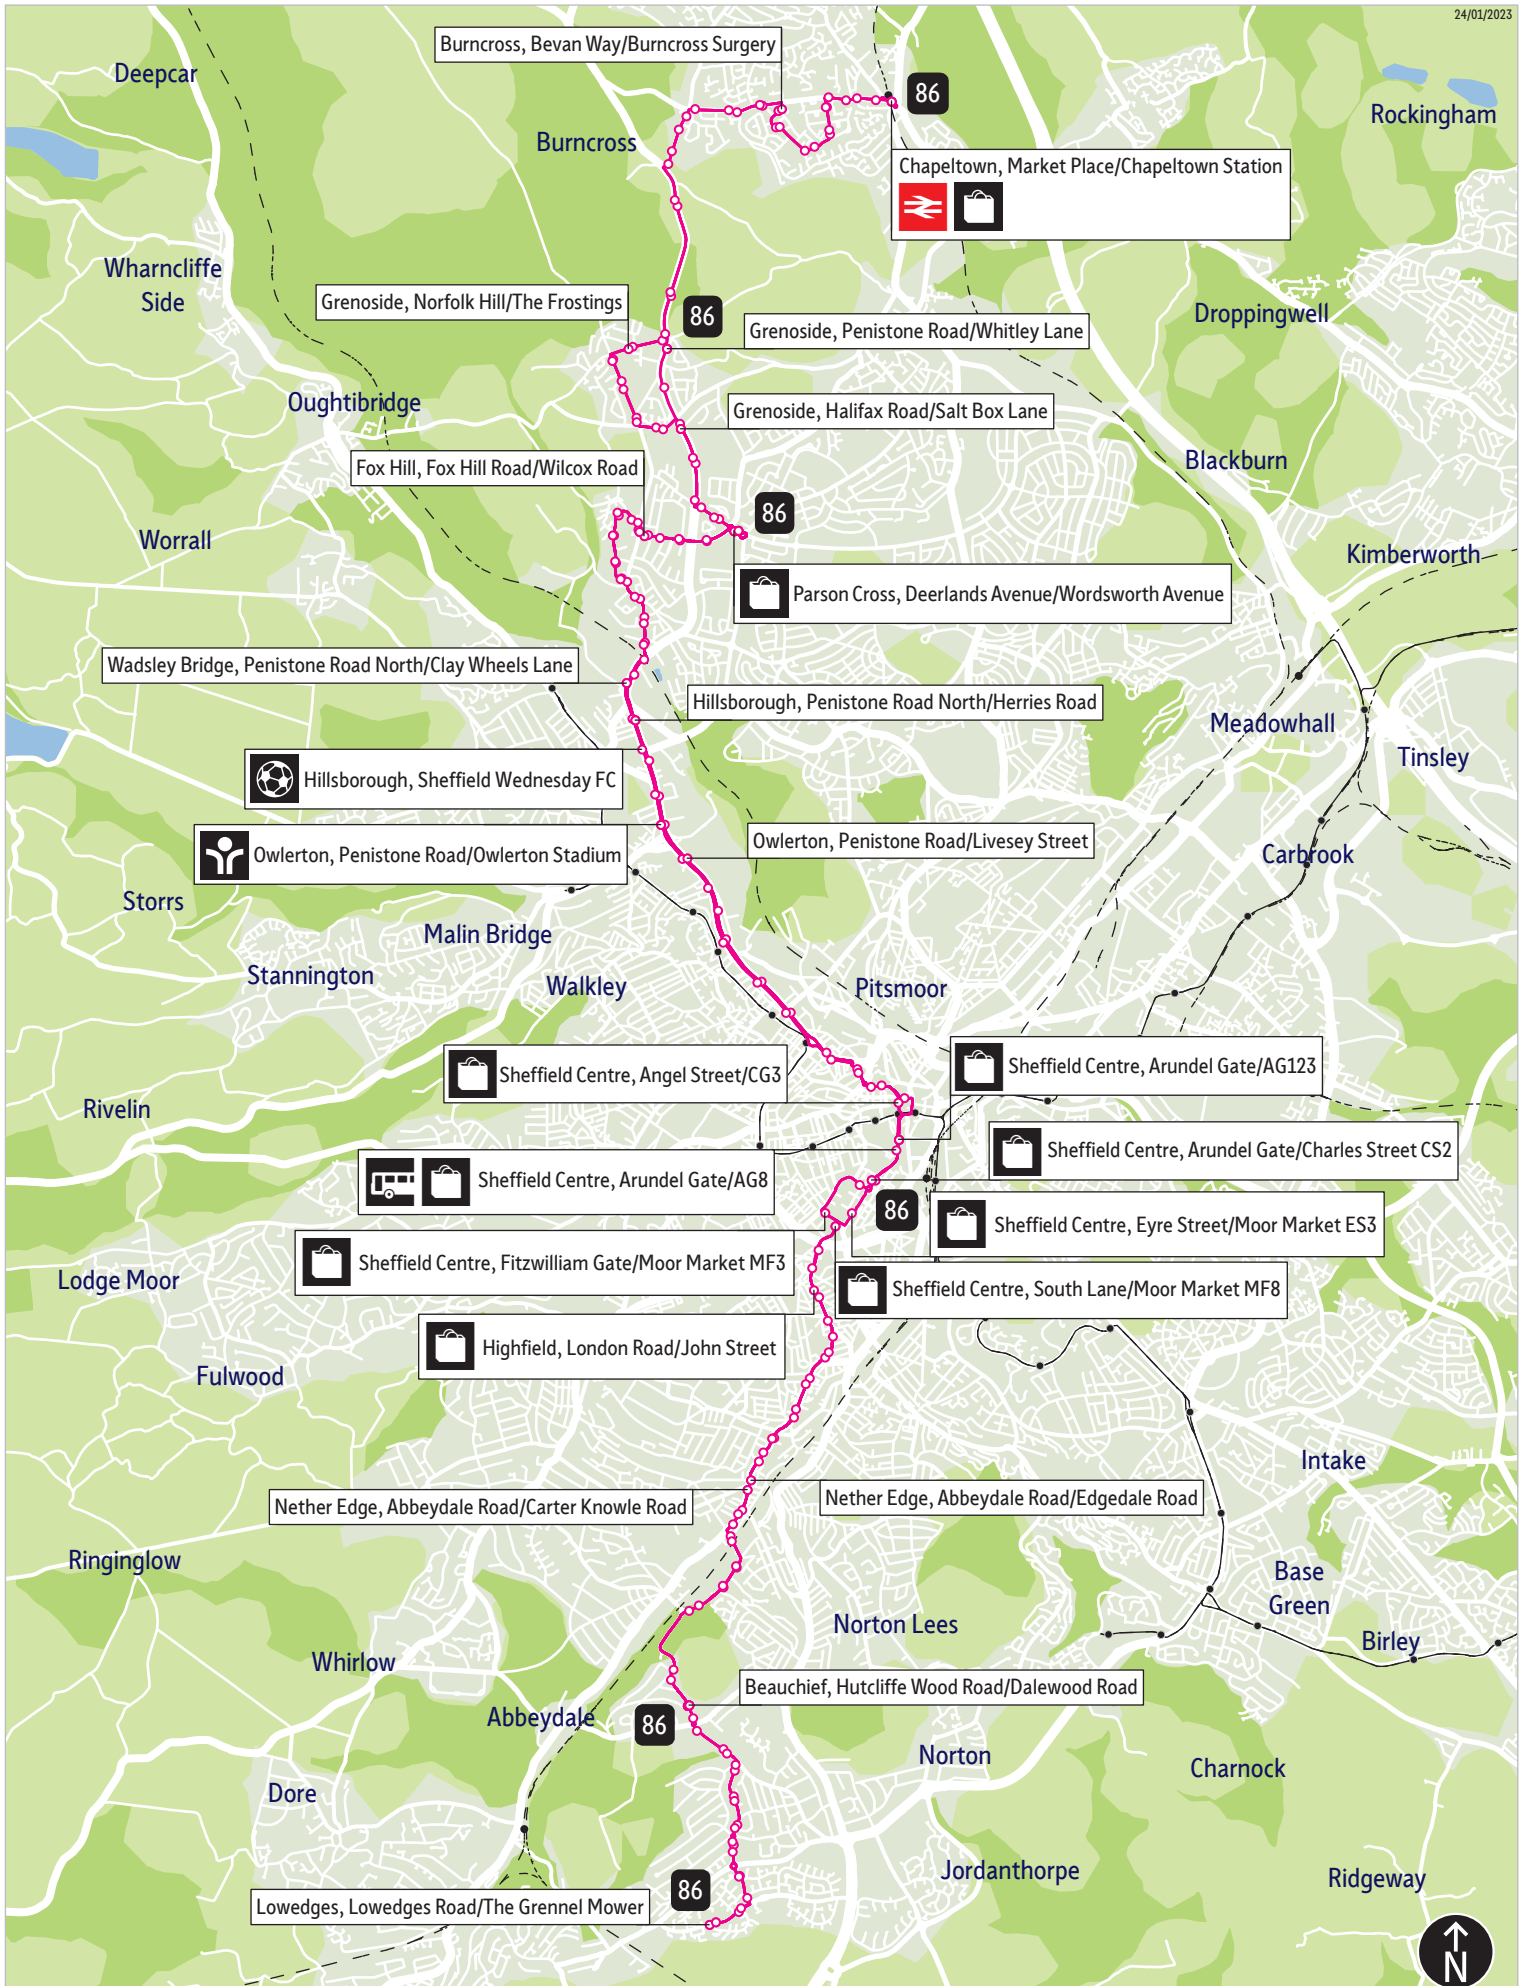

Bus service(s)

86

Valid from: 27 April 2025

Areas served

Chapelton
Burncross
Grenoside
Parson Cross
Wadsley Bridge
Hillsborough
Sheffield
Nether Edge
Lowedges

Places on the route

-  The Moor Market
-  Hillsborough Park
-  Owlerton Stadium
-  Sheffield Wednesday FC

What's changed

Service 86 (Stagecoach) - Timetable changes to improve punctuality.

Service 86 (First) - No changes.

This service receives funding from SYMCA.

Operator(s)

How can I get more information?

[TravelSouthYorkshire](https://www.TravelSouthYorkshire)

[@TravelSYorks](https://twitter.com/TravelSYorks)

[0800 9520002](tel:08009520002)

Bus route map for service 86

24/01/2023

This map is based upon Ordnance Survey material with the permission of Ordnance Survey on behalf of the Controller of Her Majesty's Stationery Office © Crown copyright. Unauthorised reproduction infringes Crown copyright and database rights 2023 OS licence number AC0000828038

= Terminus point

 = Public transport

 = Shopping area
 = Bus route & stops
 = Rail line & station
 = Tram route & stop

Stopping points for service 86

Chapelton, Market Place ▶ Burncross Road ▶ Hunshelf Road ▶ **Burncross** ▶ Bevan Way ▶ Burncross Road ▶
 Bracken Hill ▶ **Grenoside** ▶ Penistone Road ▶ Norfolk Hill ▶ Main Street ▶ Salt Box Lane ▶ Halifax Road ▶
Parson Cross ▶ Deerlands Avenue ▶ Chaucer Road ▶ **Fox Hill** ▶ Wilcox Road ▶ Fox Hill Road ▶ Fox Hill Crescent ▶
 Fox Hill Road ▶ **Wadsley Bridge** ▶ Penistone Road North ▶ **Hillsborough** ▶ **Owlerton** ▶ Penistone Road ▶ **Hillfoot** ▶
Neepsend ▶ **Shalesmoor** ▶ **Sheffield** ▶ Gibraltar Street ▶ West Bar ▶ Castle Street ▶ Arundel Gate ▶
 Furnival Gate ▶ Fitzwilliam Gate ▶ **Highfield** ▶ London Road ▶ Abbeydale Road ▶ **Nether Edge** ▶
 Abbeydale Road ▶ **Millhouses** ▶ Archer Road ▶ **Beauchief** ▶ Hutcliffe Wood Road ▶ **Greenhill** ▶ Bocking Lane ▶
 Reney Road ▶ Gervase Road ▶ **Lowedges, Lowedges Road**