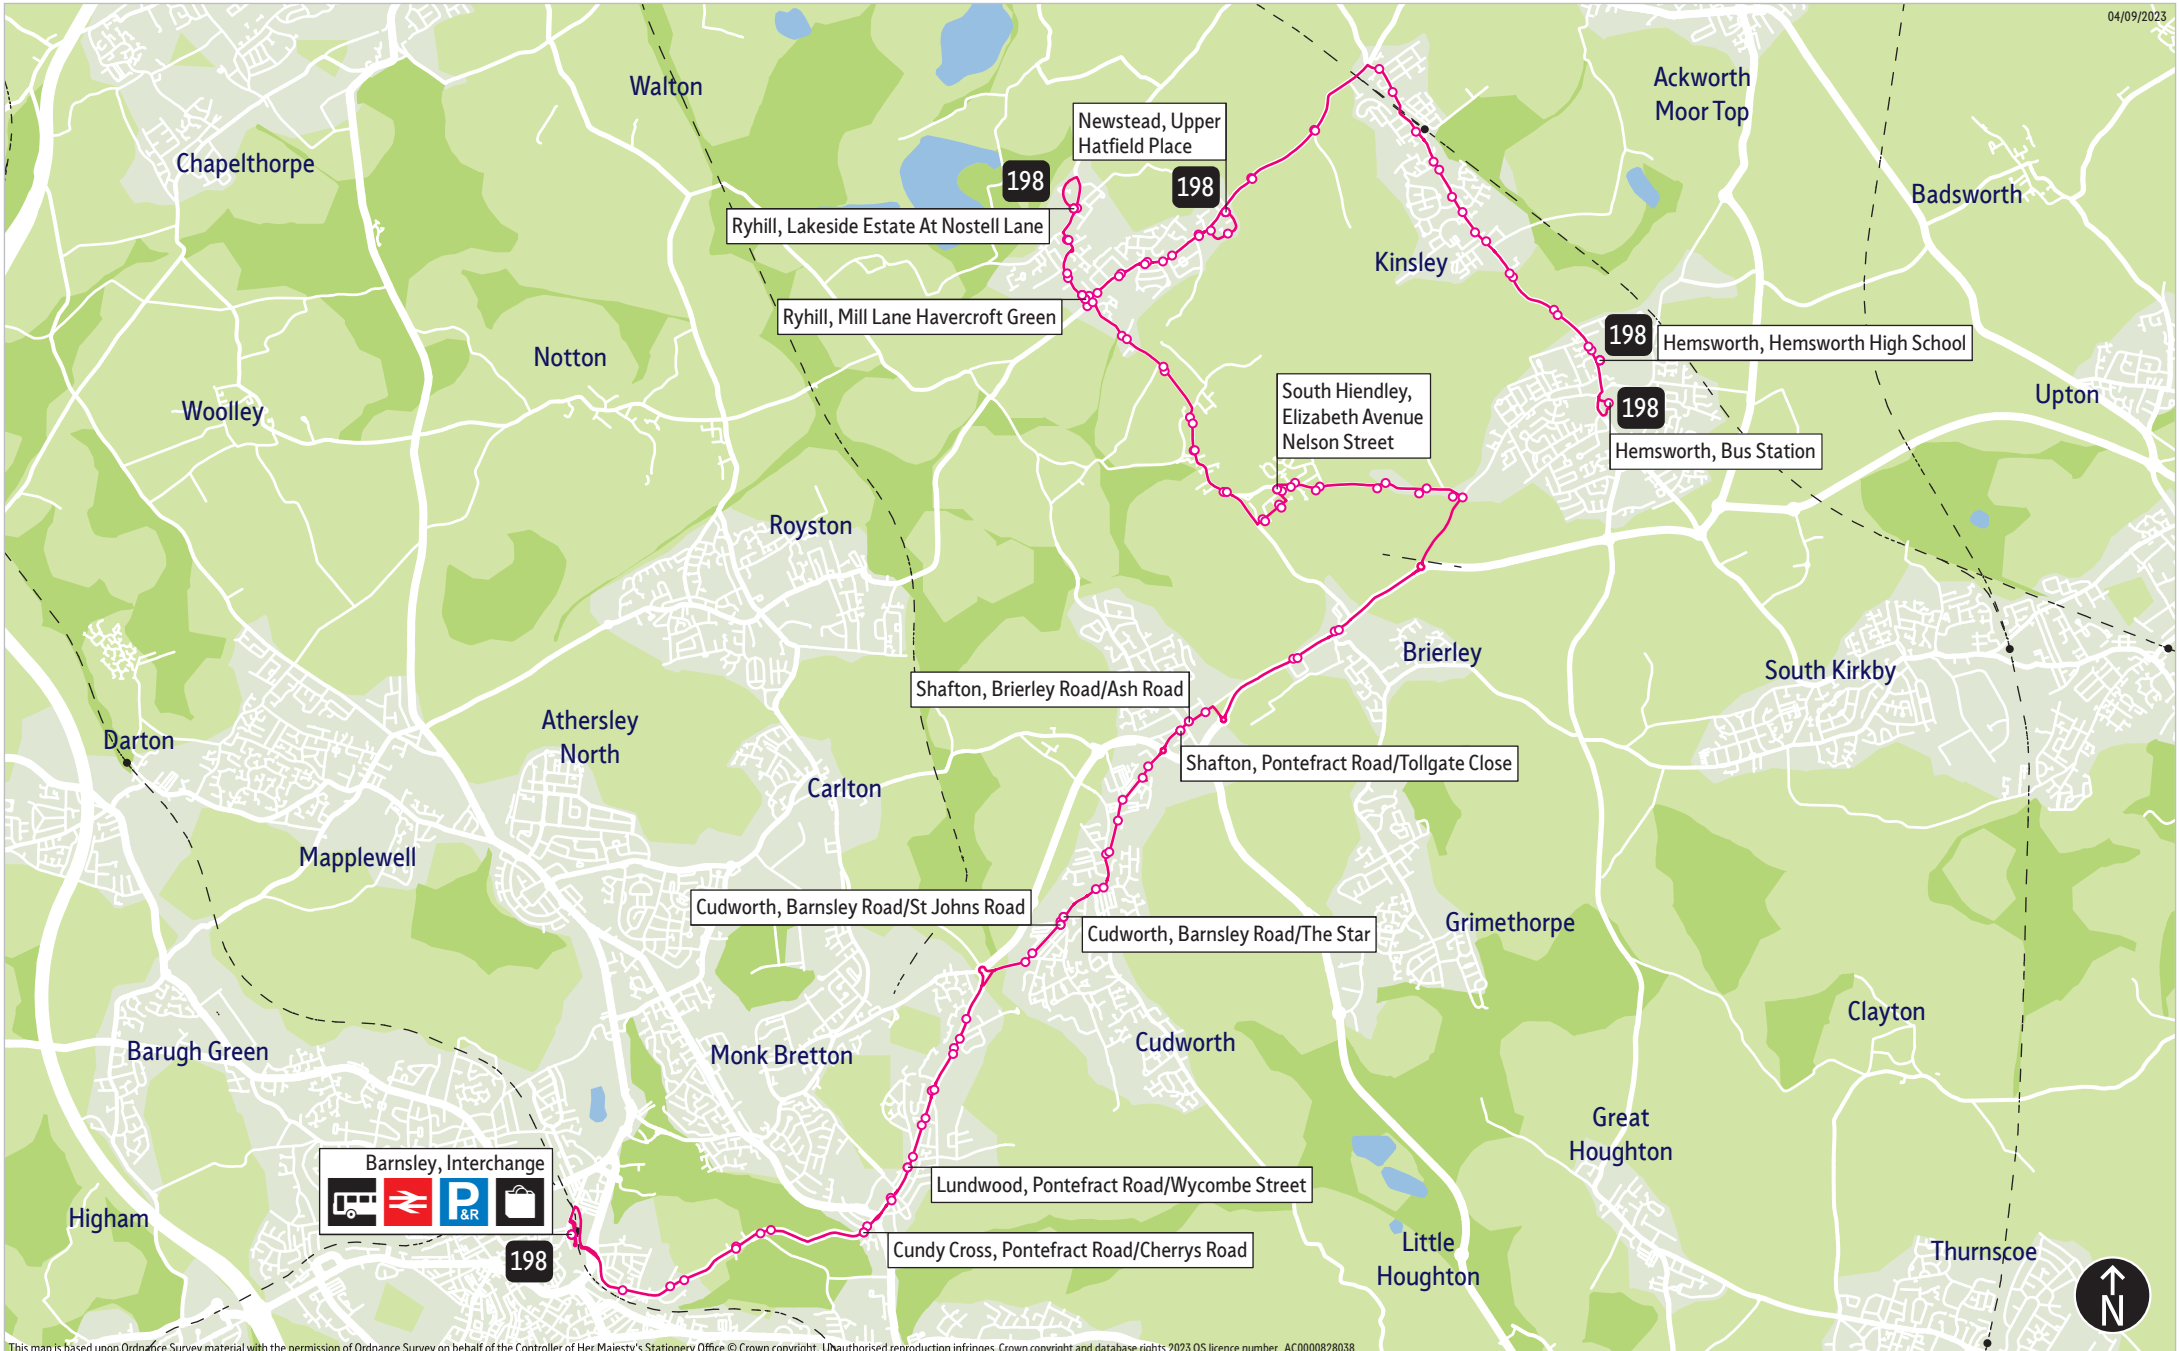

Bus route map for service 198

04/09/2023

- = Terminus point
- = Public transport
- = Shopping area
- = Bus route & stops
- = Rail line & station
- = Tram route & stop