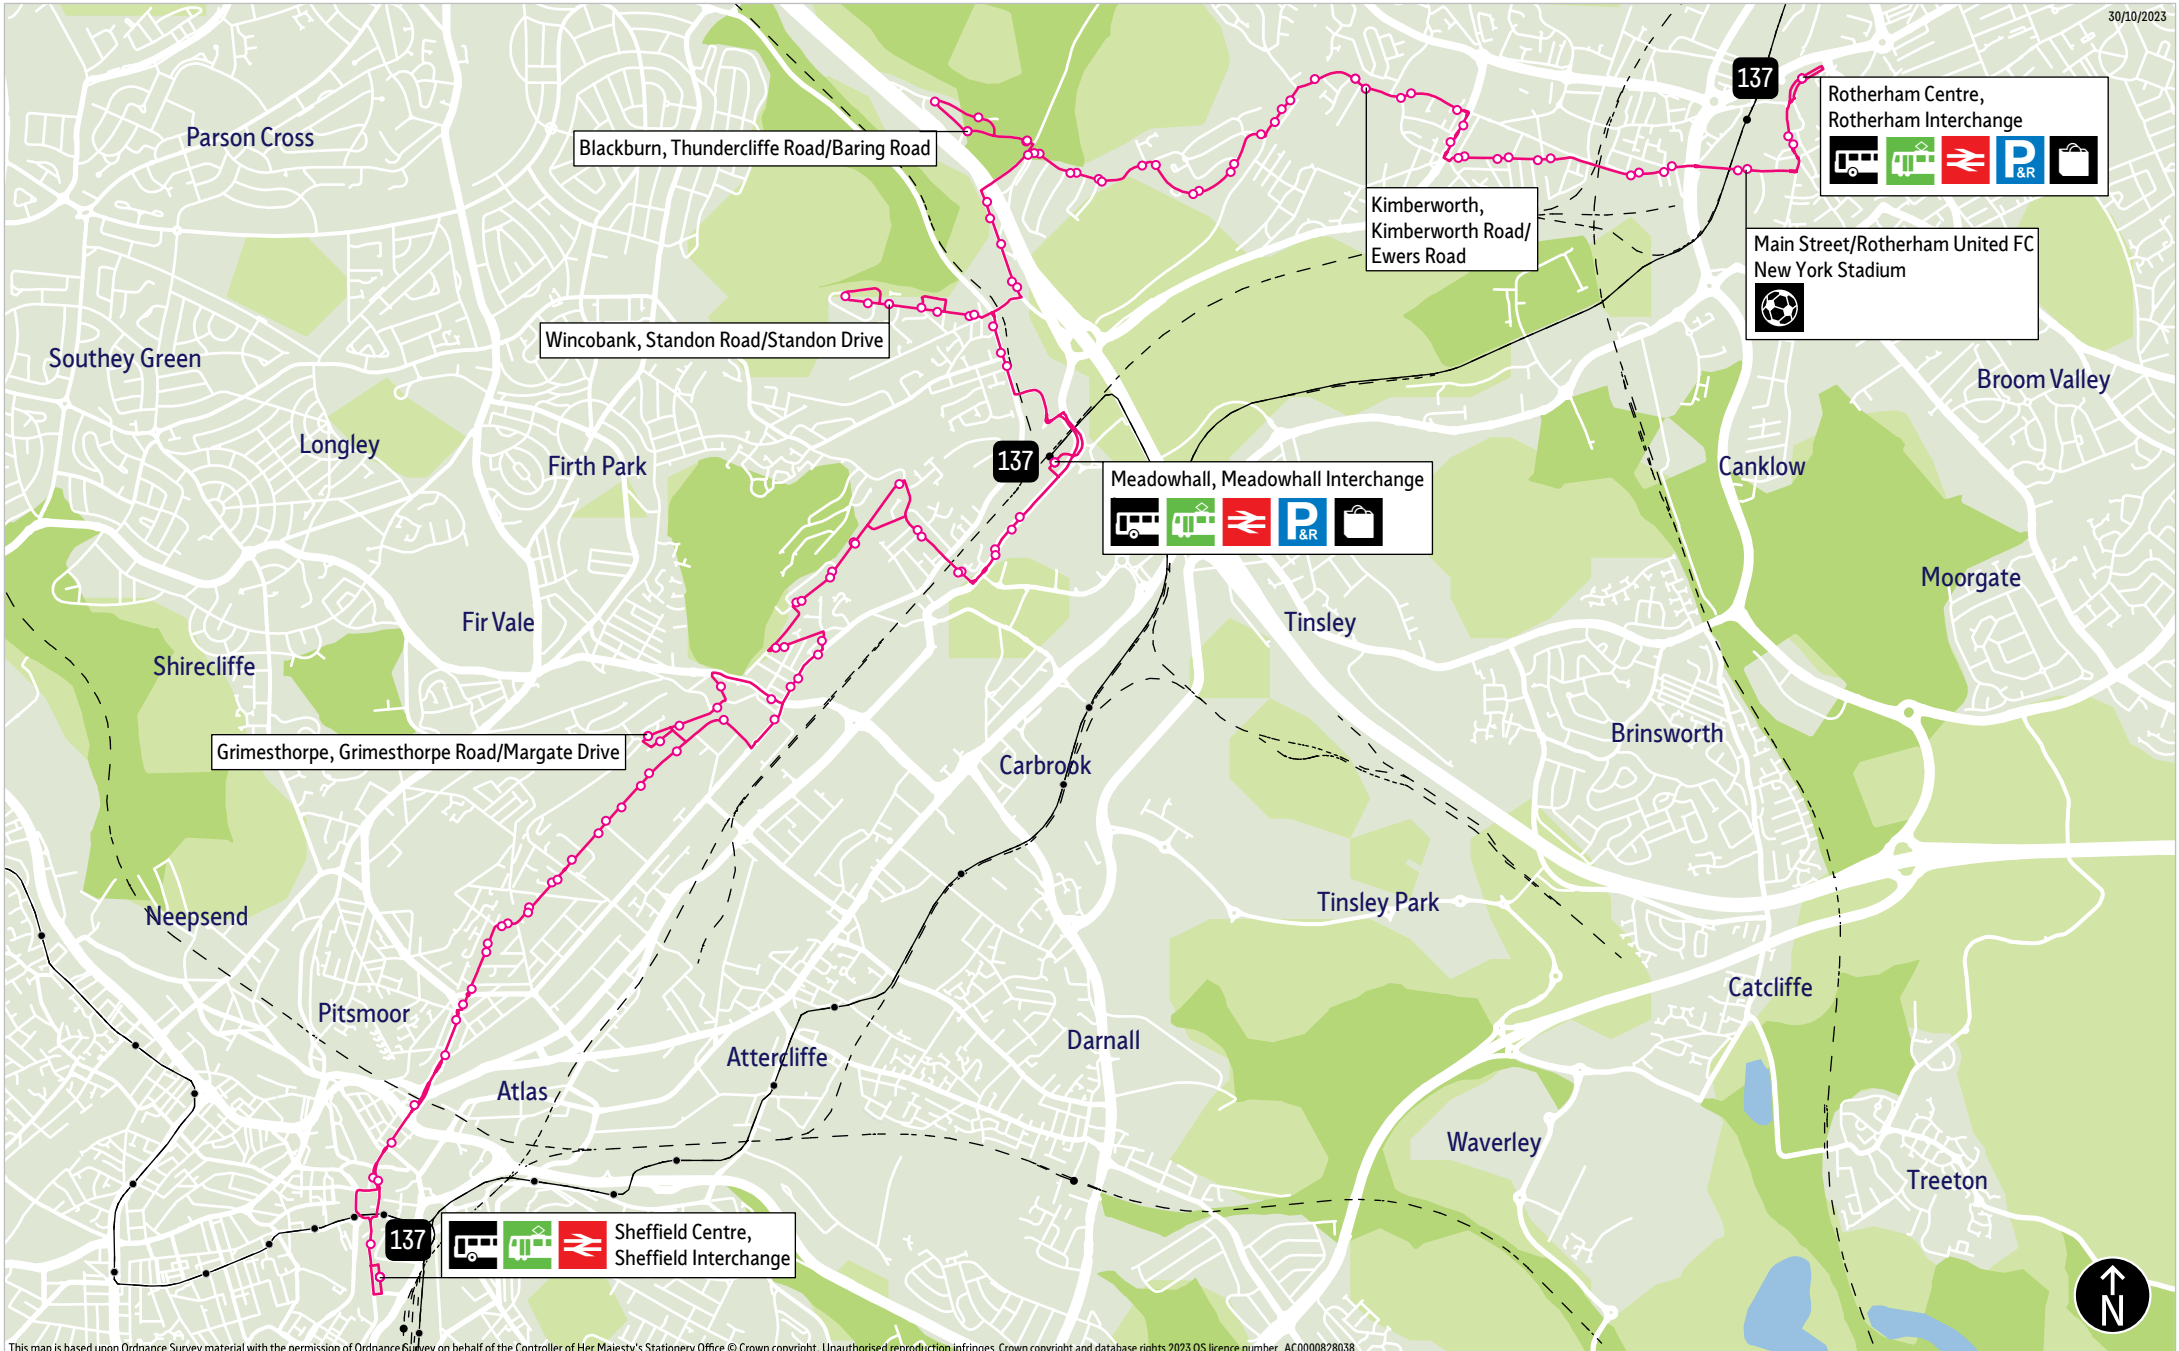

Bus route map for service 137

30/10/2023

= Terminus point
= Public transport
= Shopping area
= Bus route & stops
- - - = Rail line & station
- · - = Tram route & stop